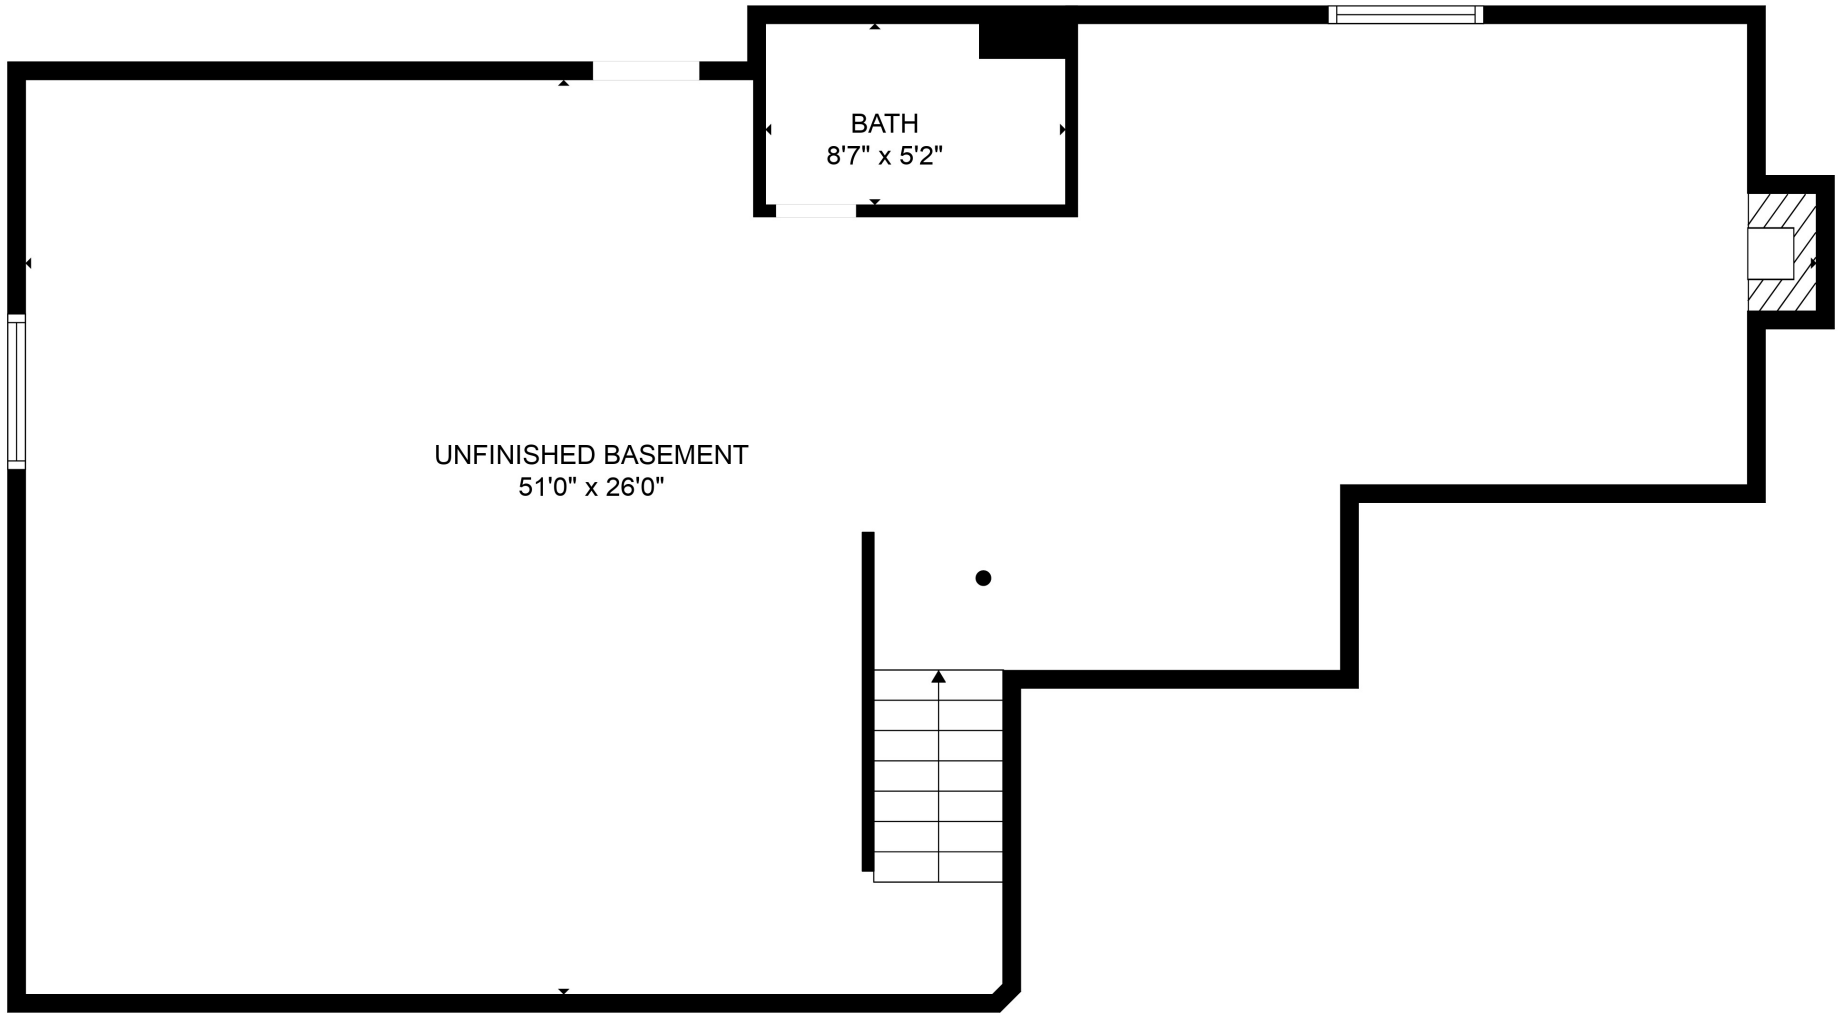

FLOOR 2

FLOOR 3

FLOOR 1

Total scanned area: 4051 sq. ft

Total scanned area: 4051 sq. ft

MEASUREMENTS ARE CALCULATED BY CUBICASA TECHNOLOGY. DEEMED HIGHLY RELIABLE BUT NOT GUARANTEED.

Total scanned area: 4051 sq. ft

MEASUREMENTS ARE CALCULATED BY CUBICASA TECHNOLOGY. DEEMED HIGHLY RELIABLE BUT NOT GUARANTEED.

UNFINISHED BASEMENT
51'0" x 26'0"

BATH
8'7" x 5'2"

Total scanned area: 4051 sq. ft

MEASUREMENTS ARE CALCULATED BY CUBICASA TECHNOLOGY. DEEMED HIGHLY RELIABLE BUT NOT GUARANTEED.