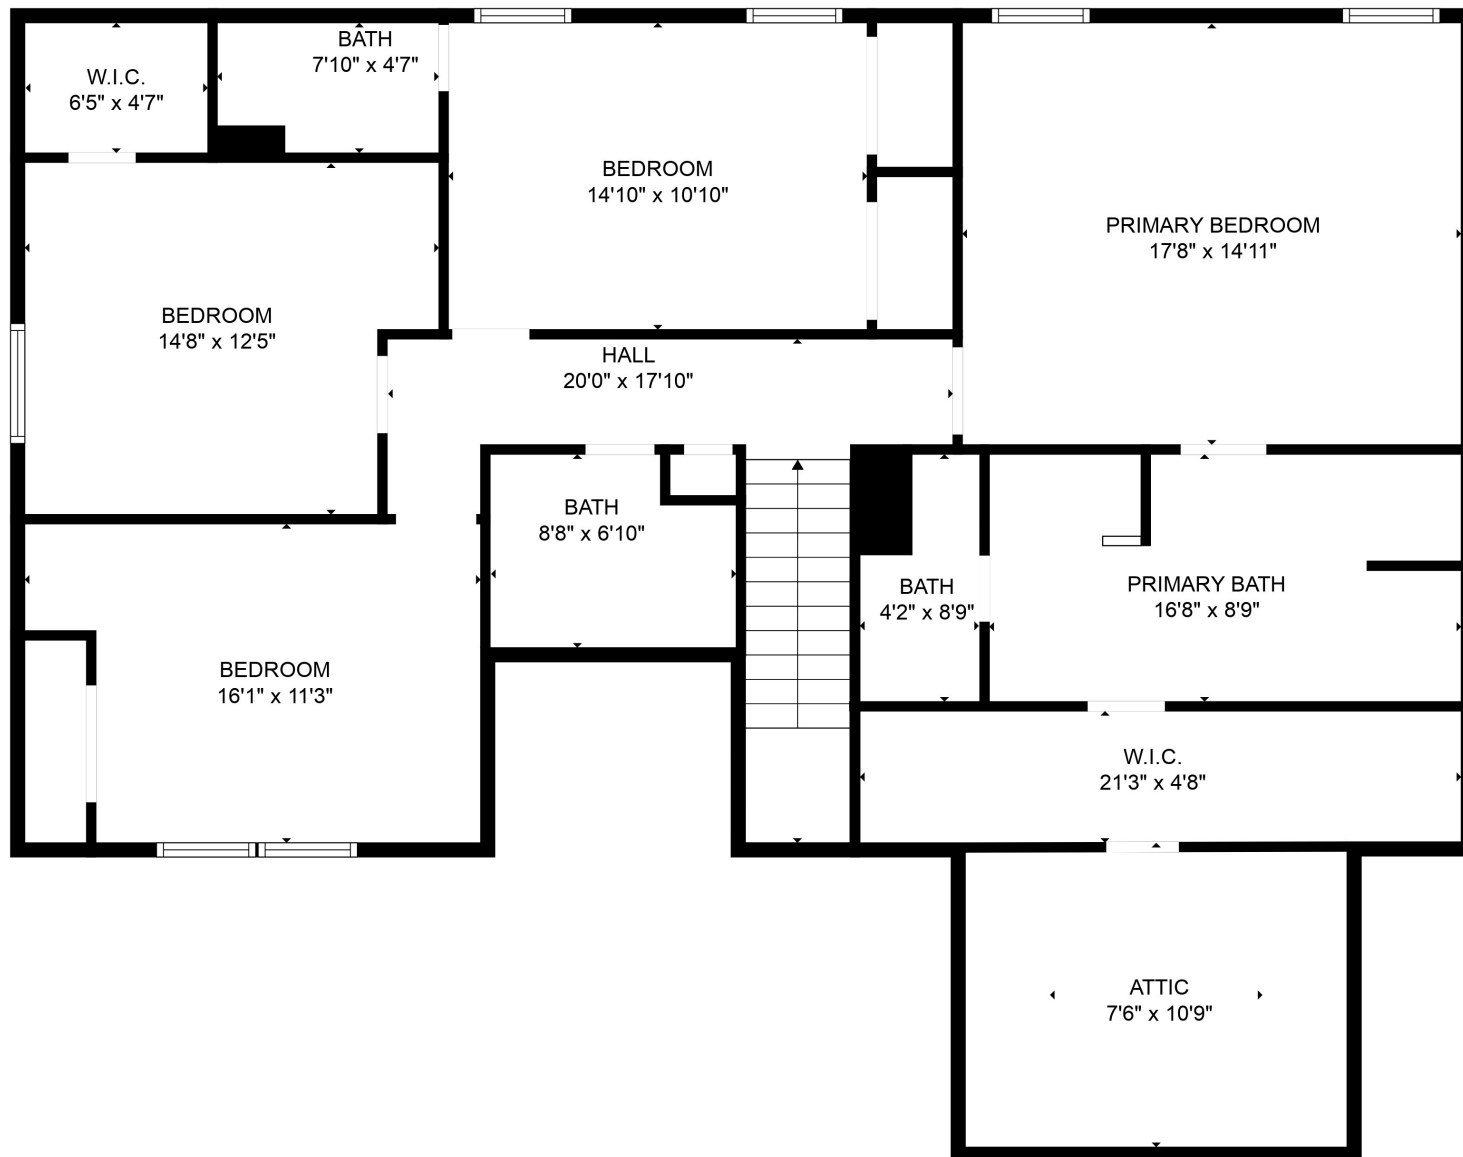

FLOOR 2

FLOOR 3

FLOOR 1

Total scanned area: 4051 sq. ft

Total scanned area: 4051 sq. ft

MEASUREMENTS ARE CALCULATED BY CUBICASA TECHNOLOGY. DEEMED HIGHLY RELIABLE BUT NOT GUARANTEED.

Total scanned area: 4051 sq. ft

MEASUREMENTS ARE CALCULATED BY CUBICASA TECHNOLOGY. DEEMED HIGHLY RELIABLE BUT NOT GUARANTEED.

UNFINISHED BASEMENT
51'0" x 26'0"

BATH
8'7" x 5'2"

Total scanned area: 4051 sq. ft

MEASUREMENTS ARE CALCULATED BY CUBICASA TECHNOLOGY. DEEMED HIGHLY RELIABLE BUT NOT GUARANTEED.