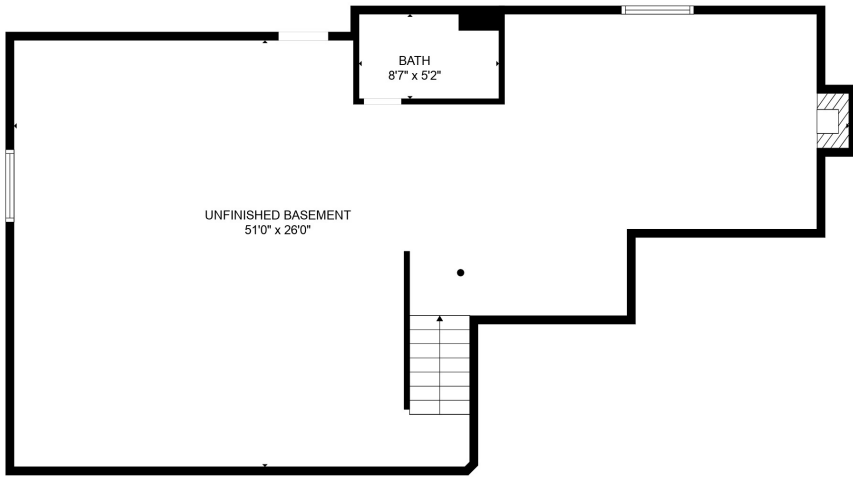

FLOOR 2

FLOOR 3

FLOOR 1

Total scanned area: 4051 sq. ft

Total scanned area: 4051 sq. ft

MEASUREMENTS ARE CALCULATED BY CUBICASA TECHNOLOGY. DEEMED HIGHLY RELIABLE BUT NOT GUARANTEED.

Total scanned area: 4051 sq. ft

MEASUREMENTS ARE CALCULATED BY CUBICASA TECHNOLOGY. DEEMED HIGHLY RELIABLE BUT NOT GUARANTEED.

UNFINISHED BASEMENT
51'0" x 26'0"

BATH
8'7" x 5'2"

Total scanned area: 4051 sq. ft

MEASUREMENTS ARE CALCULATED BY CUBICASA TECHNOLOGY. DEEMED HIGHLY RELIABLE BUT NOT GUARANTEED.