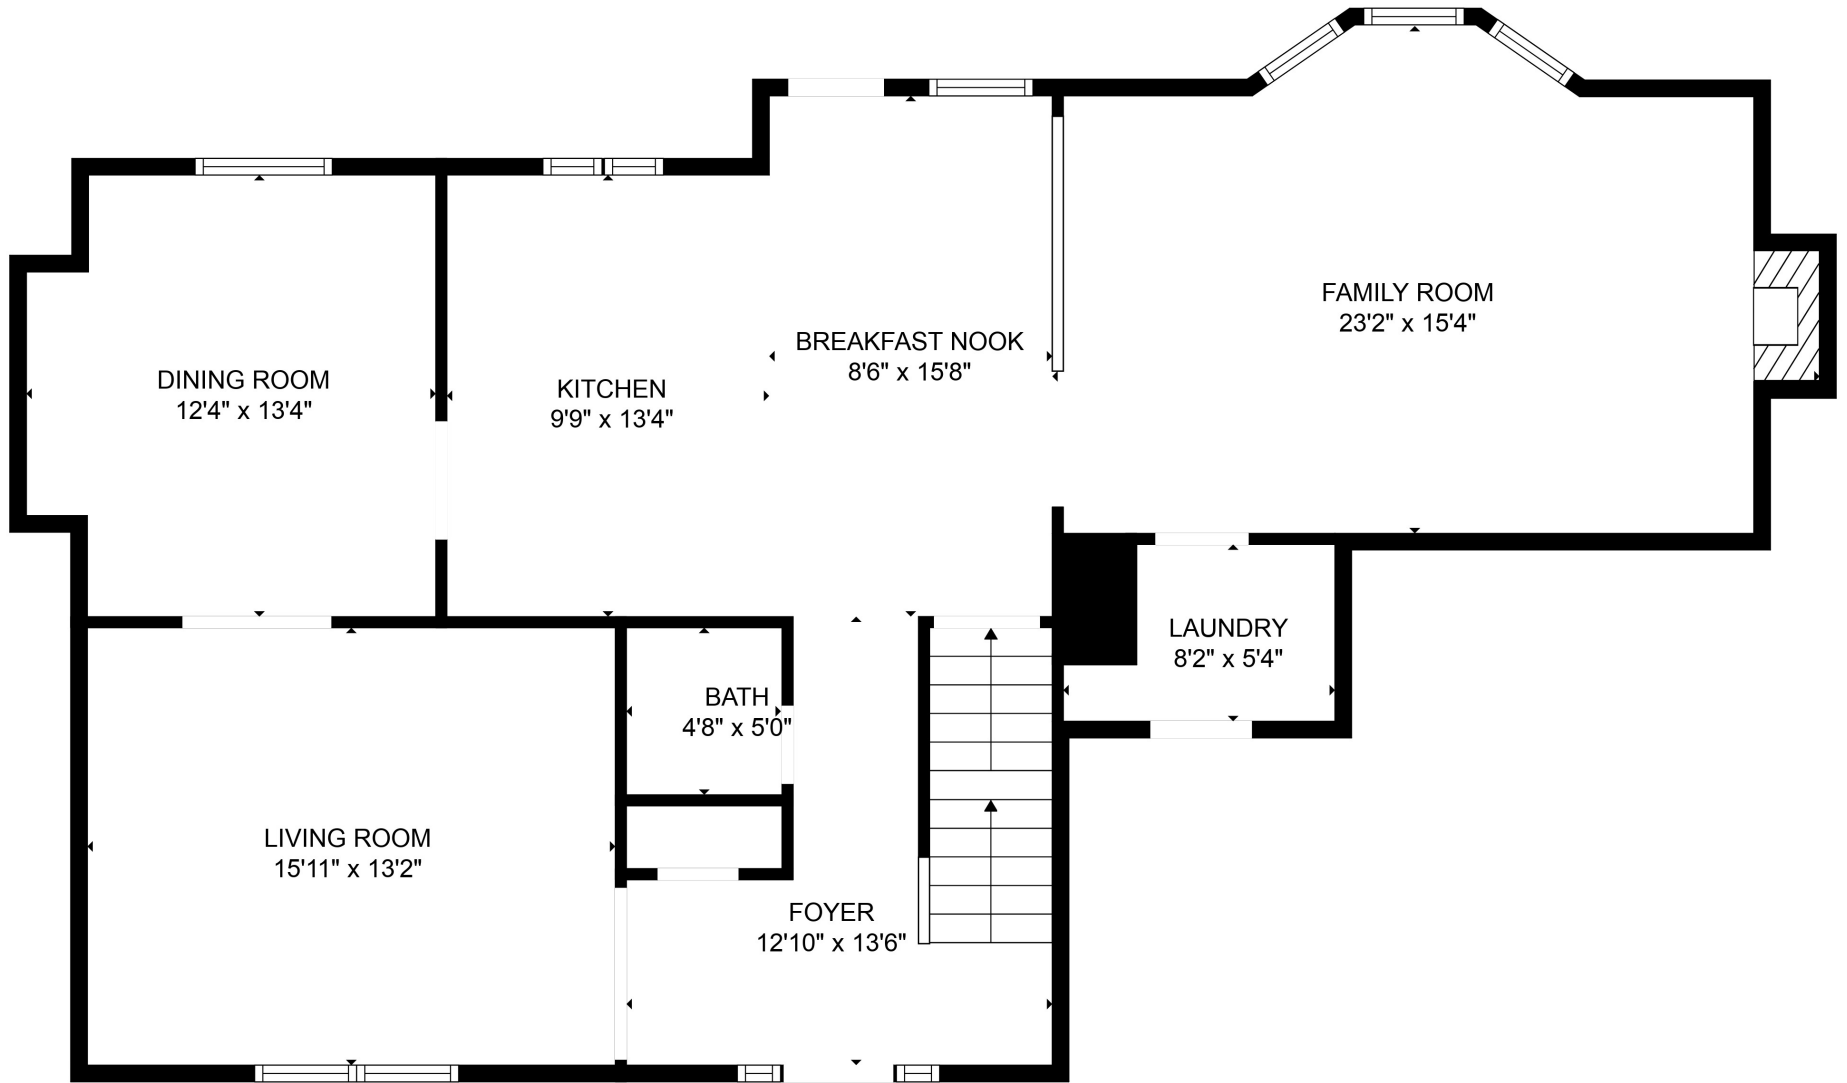

FLOOR 2

FLOOR 3

FLOOR 1

Total scanned area: 4051 sq. ft

Total scanned area: 4051 sq. ft

MEASUREMENTS ARE CALCULATED BY CUBICASA TECHNOLOGY. DEEMED HIGHLY RELIABLE BUT NOT GUARANTEED.

Total scanned area: 4051 sq. ft

MEASUREMENTS ARE CALCULATED BY CUBICASA TECHNOLOGY. DEEMED HIGHLY RELIABLE BUT NOT GUARANTEED.

UNFINISHED BASEMENT
51'0" x 26'0"

BATH
8'7" x 5'2"

Total scanned area: 4051 sq. ft

MEASUREMENTS ARE CALCULATED BY CUBICASA TECHNOLOGY. DEEMED HIGHLY RELIABLE BUT NOT GUARANTEED.