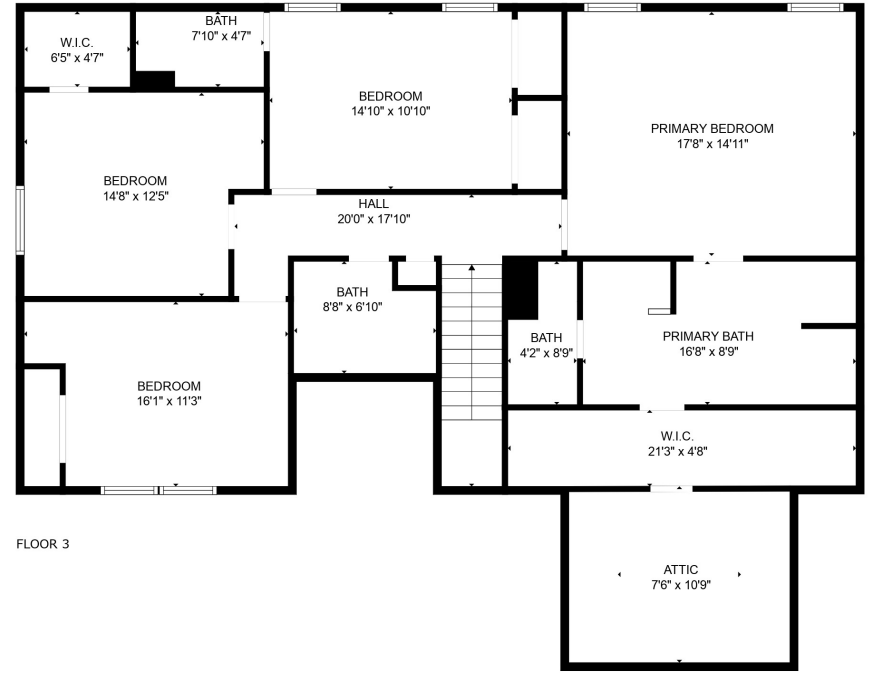

FLOOR 2

FLOOR 3

FLOOR 1

Total scanned area: 4051 sq. ft

Total scanned area: 4051 sq. ft

MEASUREMENTS ARE CALCULATED BY CUBICASA TECHNOLOGY. DEEMED HIGHLY RELIABLE BUT NOT GUARANTEED.

Total scanned area: 4051 sq. ft

MEASUREMENTS ARE CALCULATED BY CUBICASA TECHNOLOGY. DEEMED HIGHLY RELIABLE BUT NOT GUARANTEED.

UNFINISHED BASEMENT
51'0" x 26'0"

BATH
8'7" x 5'2"

Total scanned area: 4051 sq. ft

MEASUREMENTS ARE CALCULATED BY CUBICASA TECHNOLOGY. DEEMED HIGHLY RELIABLE BUT NOT GUARANTEED.