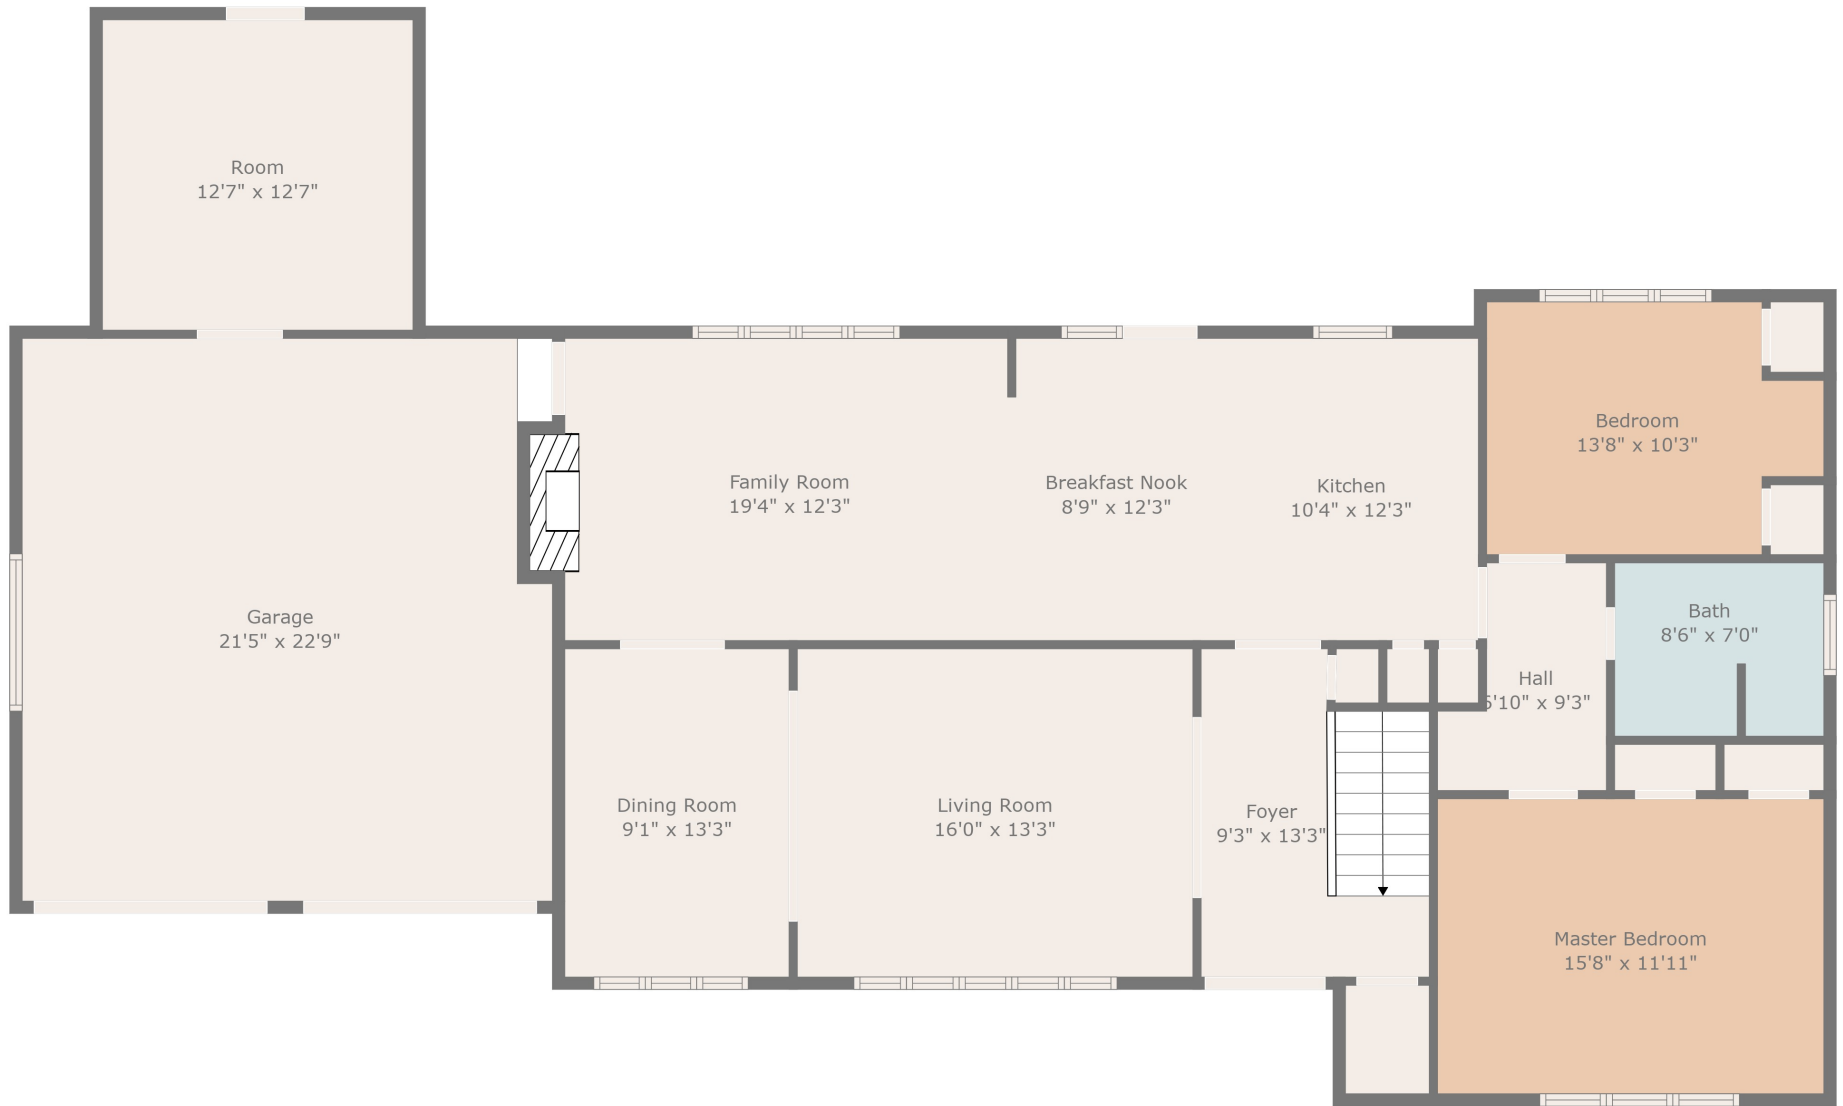

Floor 1

Floor 2

**TOTAL: 2401 sq. ft**  
 Below Ground: 812 sq. ft, FLOOR 2: 1589 sq. ft  
 EXCLUDED AREAS: ROOM: 34 sq. ft, GARAGE: 479 sq. ft, FIREPLACE: 5 sq. ft

Measurements Are Calculated By Cubicasa Technology. Deemed Highly Reliable But Not Guaranteed.

**TOTAL: 2401 sq. ft**

Below Ground: 812 sq. ft, FLOOR 2: 1589 sq. ft

EXCLUDED AREAS: ROOM: 34 sq. ft, GARAGE: 479 sq. ft, FIREPLACE: 5 sq. ft

Measurements Are Calculated By Cubicasa Technology. Deemed Highly Reliable But Not Guaranteed.