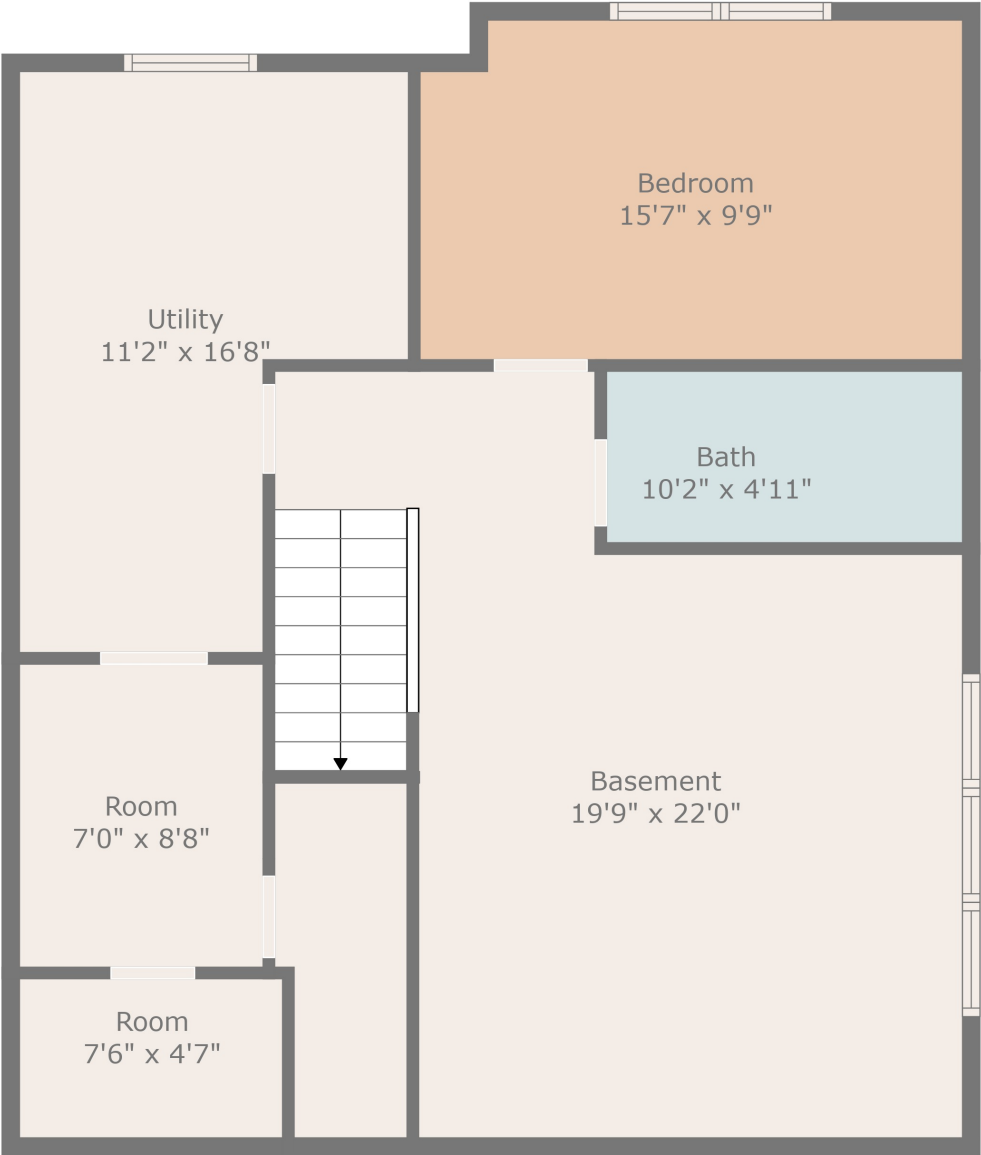

Floor 1

Floor 2

**TOTAL: 2401 sq. ft**  
 Below Ground: 812 sq. ft, FLOOR 2: 1589 sq. ft  
 EXCLUDED AREAS: ROOM: 34 sq. ft, GARAGE: 479 sq. ft, FIREPLACE: 5 sq. ft

Measurements Are Calculated By Cubicasa Technology. Deemed Highly Reliable But Not Guaranteed.

**TOTAL: 2401 sq. ft**

Below Ground: 812 sq. ft, FLOOR 2: 1589 sq. ft

EXCLUDED AREAS: ROOM: 34 sq. ft, GARAGE: 479 sq. ft, FIREPLACE: 5 sq. ft

Measurements Are Calculated By Cubicasa Technology. Deemed Highly Reliable But Not Guaranteed.