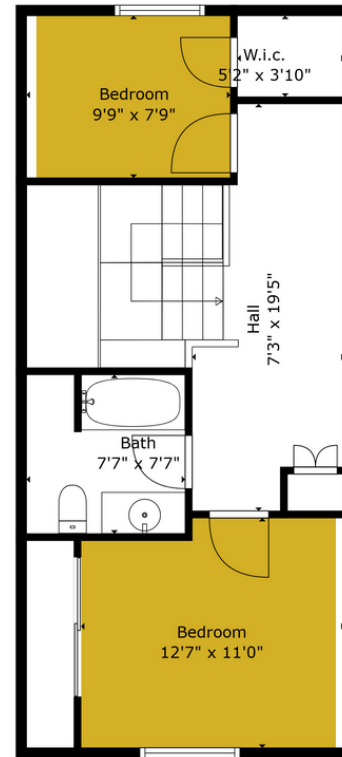

Floor 1

Floor 2

Measurements are generated with auto technology. They are typically reliable but not guaranteed.

279 Sierra Ave, Hamilton City, CA 95951

Juan Acevedo - Realtor
 Thrive Real Estate Company
 (530) 990-5826 | Juan@Thrive-RE.com
 www.ThriveRealEstateCompany.net
 DRE# 01254482