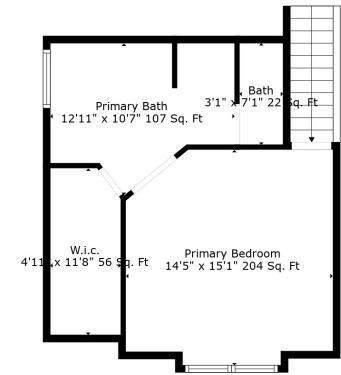

Floor 2

Floor 4

Floor 1

Floor 3

Floor 5

Total scanned area: 3668 sq. ft

Total scanned area: 3668 sq. ft

Measurements Are Calculated By Cubicasa Technology. Deemed Highly Reliable But Not Guaranteed.

Total scanned area: 3668 sq. ft

Measurements Are Calculated By Cubicasa Technology. Deemed Highly Reliable But Not Guaranteed.

Total scanned area: 3668 sq. ft

Measurements Are Calculated By Cubicasa Technology. Deemed Highly Reliable But Not Guaranteed.

Total scanned area: 3668 sq. ft

Theatre Room  
16'7" x 20'1" 268 Sq. Ft

Storage  
8'3" x 14'9" 72 Sq. Ft

Total scanned area: 3668 sq. ft

Measurements Are Calculated By Cubicasa Technology. Deemed Highly Reliable But Not Guaranteed.