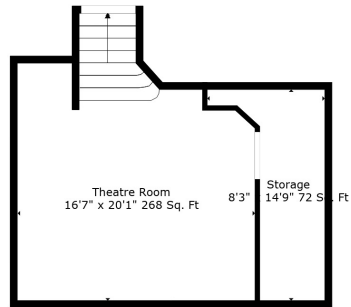

Floor 2

Floor 4

Floor 1

Floor 3

Floor 5

Total scanned area: 3668 sq. ft

Total scanned area: 3668 sq. ft

Measurements Are Calculated By Cubicasa Technology. Deemed Highly Reliable But Not Guaranteed.

Total scanned area: 3668 sq. ft

Measurements Are Calculated By Cubicasa Technology. Deemed Highly Reliable But Not Guaranteed.

Total scanned area: 3668 sq. ft

Measurements Are Calculated By Cubicasa Technology. Deemed Highly Reliable But Not Guaranteed.

Total scanned area: 3668 sq. ft

Theatre Room  
16'7" x 20'1" 268 Sq. Ft

Storage  
8'3" x 14'9" 72 Sq. Ft

Total scanned area: 3668 sq. ft

Measurements Are Calculated By Cubicasa Technology. Deemed Highly Reliable But Not Guaranteed.