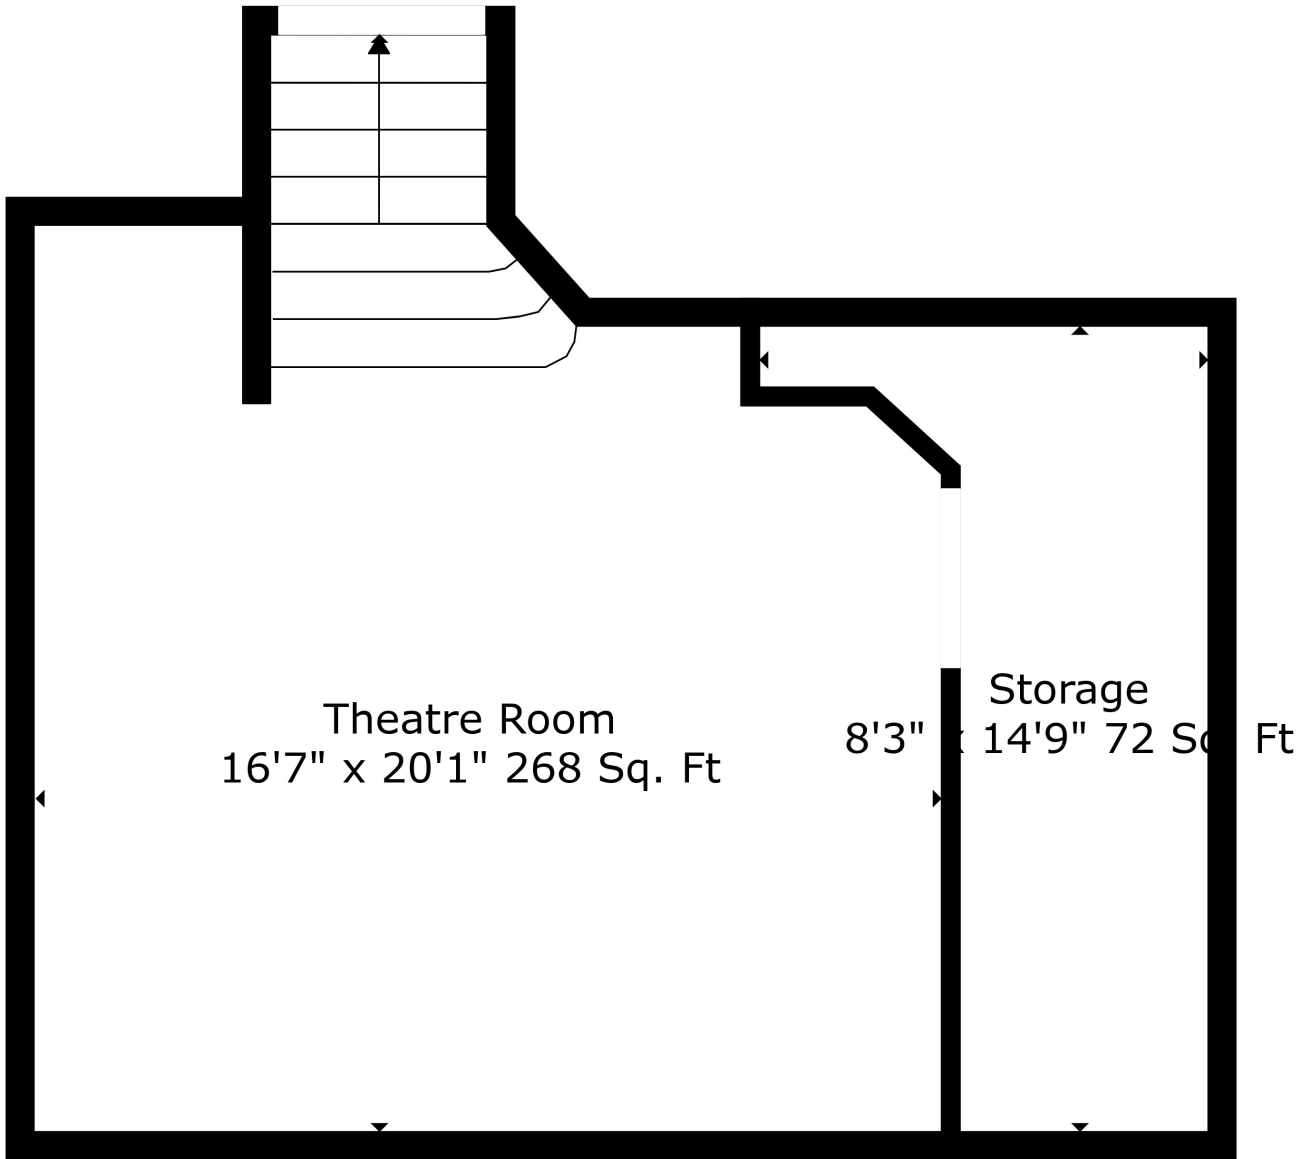

Floor 2

Floor 4

Floor 1

Floor 3

Floor 5

Total scanned area: 3668 sq. ft

Total scanned area: 3668 sq. ft

Measurements Are Calculated By Cubicasa Technology. Deemed Highly Reliable But Not Guaranteed.

Total scanned area: 3668 sq. ft

Measurements Are Calculated By Cubicasa Technology. Deemed Highly Reliable But Not Guaranteed.

Total scanned area: 3668 sq. ft

Measurements Are Calculated By Cubicasa Technology. Deemed Highly Reliable But Not Guaranteed.

Total scanned area: 3668 sq. ft

Theatre Room  
16'7" x 20'1" 268 Sq. Ft

Storage  
8'3" x 14'9" 72 Sq. Ft

Total scanned area: 3668 sq. ft

Measurements Are Calculated By Cubicasa Technology. Deemed Highly Reliable But Not Guaranteed.