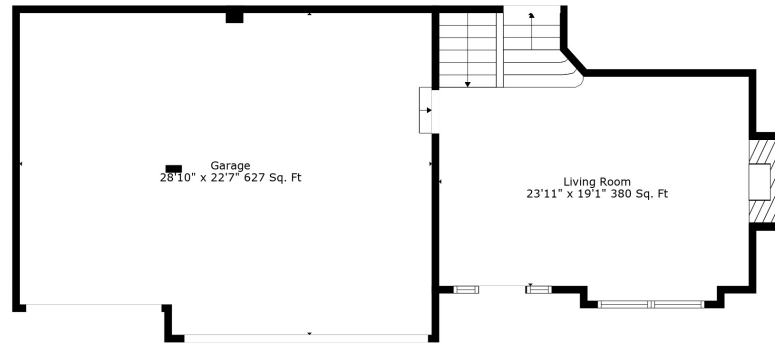

Floor 2

Floor 4

Floor 1

Floor 3

Floor 5

Total scanned area: 3668 sq. ft

Total scanned area: 3668 sq. ft

Measurements Are Calculated By Cubicasa Technology. Deemed Highly Reliable But Not Guaranteed.

Total scanned area: 3668 sq. ft

Measurements Are Calculated By Cubicasa Technology. Deemed Highly Reliable But Not Guaranteed.

Total scanned area: 3668 sq. ft

Measurements Are Calculated By Cubicasa Technology. Deemed Highly Reliable But Not Guaranteed.

Total scanned area: 3668 sq. ft

Theatre Room  
16'7" x 20'1" 268 Sq. Ft

Storage  
8'3" x 14'9" 72 Sq. Ft

Total scanned area: 3668 sq. ft

Measurements Are Calculated By Cubicasa Technology. Deemed Highly Reliable But Not Guaranteed.