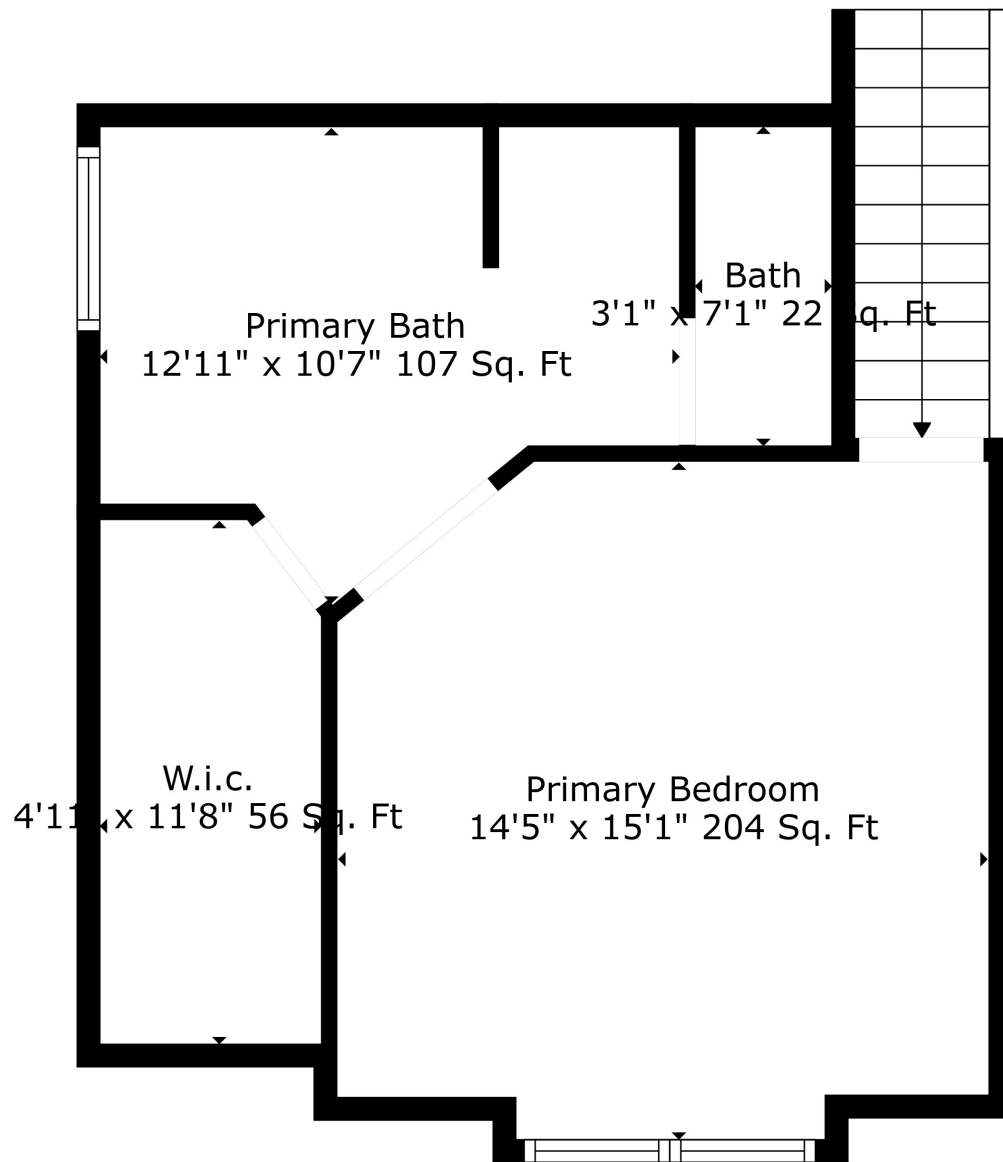

Floor 2

Floor 4

Floor 1

Floor 3

Floor 5

Total scanned area: 3668 sq. ft

Total scanned area: 3668 sq. ft

Measurements Are Calculated By Cubicasa Technology. Deemed Highly Reliable But Not Guaranteed.

Total scanned area: 3668 sq. ft

Measurements Are Calculated By Cubicasa Technology. Deemed Highly Reliable But Not Guaranteed.

Total scanned area: 3668 sq. ft

Measurements Are Calculated By Cubicasa Technology. Deemed Highly Reliable But Not Guaranteed.

Total scanned area: 3668 sq. ft

Theatre Room  
16'7" x 20'1" 268 Sq. Ft

Storage  
8'3" x 14'9" 72 Sq. Ft

Total scanned area: 3668 sq. ft

Measurements Are Calculated By Cubicasa Technology. Deemed Highly Reliable But Not Guaranteed.