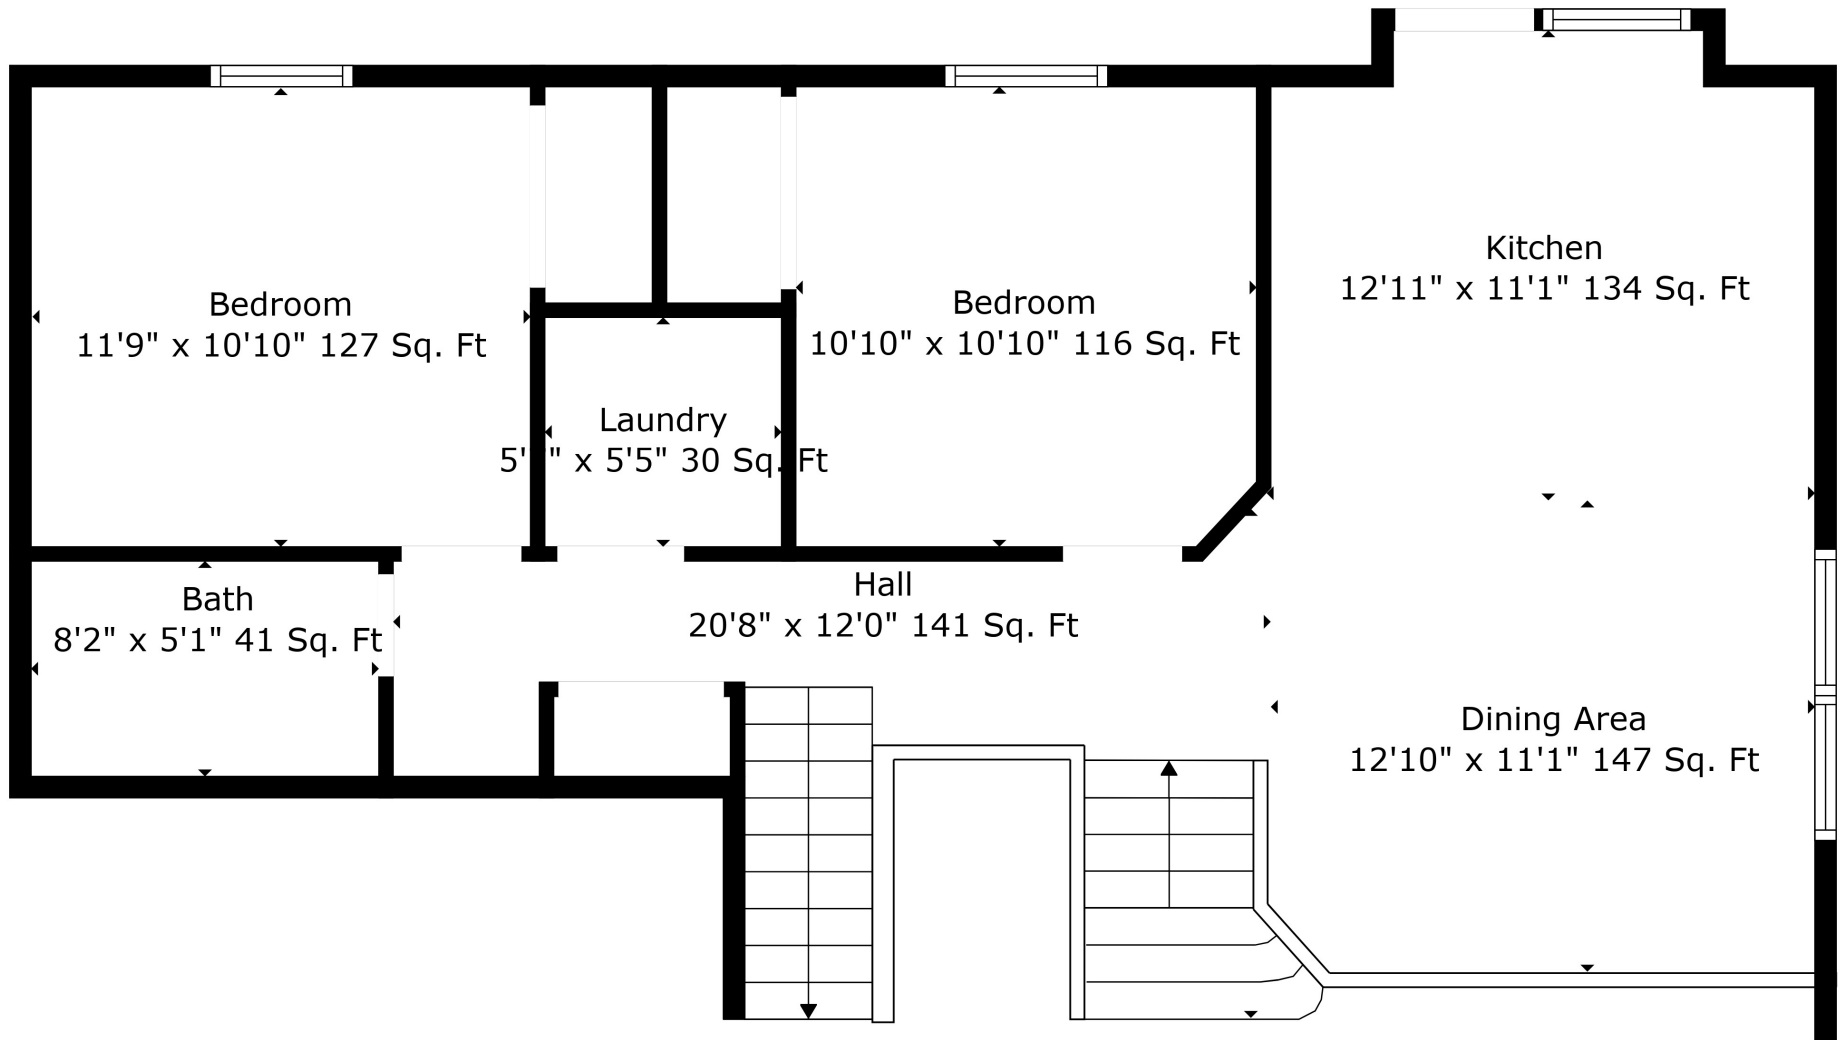

Floor 2

Floor 4

Floor 1

Floor 3

Floor 5

Total scanned area: 3668 sq. ft

Total scanned area: 3668 sq. ft

Measurements Are Calculated By Cubicasa Technology. Deemed Highly Reliable But Not Guaranteed.

Total scanned area: 3668 sq. ft

Measurements Are Calculated By Cubicasa Technology. Deemed Highly Reliable But Not Guaranteed.

Total scanned area: 3668 sq. ft

Measurements Are Calculated By Cubicasa Technology. Deemed Highly Reliable But Not Guaranteed.

Total scanned area: 3668 sq. ft

Theatre Room  
16'7" x 20'1" 268 Sq. Ft

Storage  
8'3" x 14'9" 72 Sq. Ft

Total scanned area: 3668 sq. ft

Measurements Are Calculated By Cubicasa Technology. Deemed Highly Reliable But Not Guaranteed.