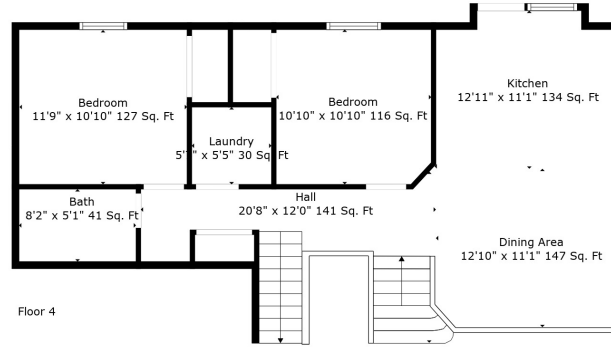

Floor 2

Floor 4

Floor 1

Floor 3

Floor 5

Total scanned area: 3668 sq. ft

Total scanned area: 3668 sq. ft

Measurements Are Calculated By Cubicasa Technology. Deemed Highly Reliable But Not Guaranteed.

Total scanned area: 3668 sq. ft

Measurements Are Calculated By Cubicasa Technology. Deemed Highly Reliable But Not Guaranteed.

Total scanned area: 3668 sq. ft

Measurements Are Calculated By Cubicasa Technology. Deemed Highly Reliable But Not Guaranteed.

Total scanned area: 3668 sq. ft

Theatre Room  
16'7" x 20'1" 268 Sq. Ft

Storage  
8'3" x 14'9" 72 Sq. Ft

Total scanned area: 3668 sq. ft

Measurements Are Calculated By Cubicasa Technology. Deemed Highly Reliable But Not Guaranteed.