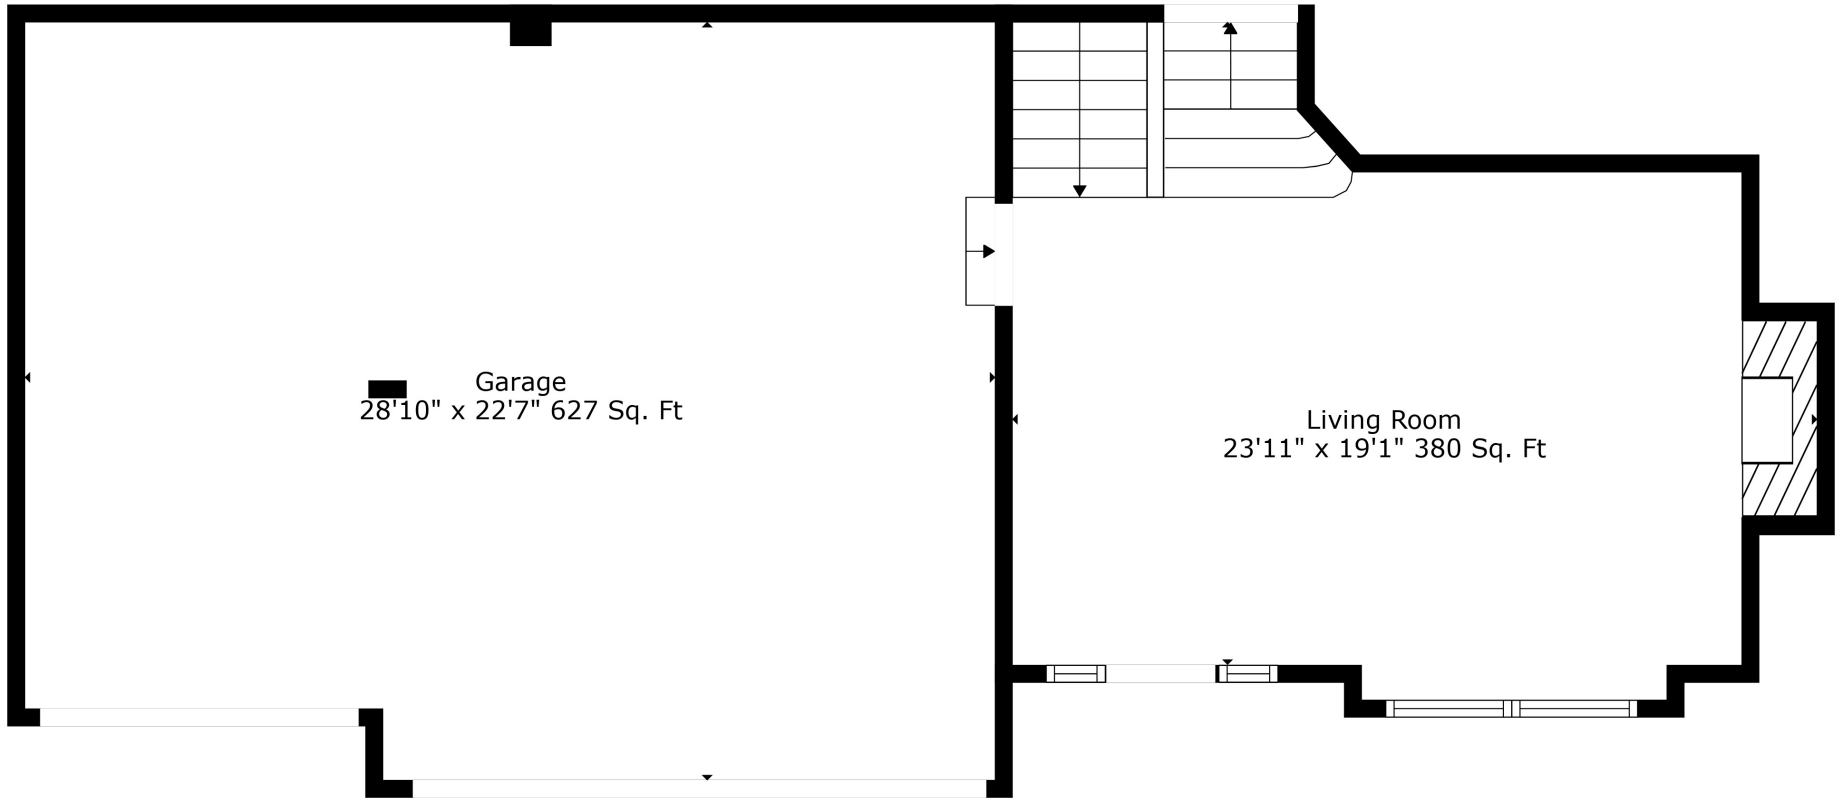

Floor 2

Floor 4

Floor 1

Floor 3

Floor 5

Total scanned area: 3668 sq. ft

Total scanned area: 3668 sq. ft

Measurements Are Calculated By Cubicasa Technology. Deemed Highly Reliable But Not Guaranteed.

Total scanned area: 3668 sq. ft

Measurements Are Calculated By Cubicasa Technology. Deemed Highly Reliable But Not Guaranteed.

Total scanned area: 3668 sq. ft

Measurements Are Calculated By Cubicasa Technology. Deemed Highly Reliable But Not Guaranteed.

Total scanned area: 3668 sq. ft

Theatre Room  
16'7" x 20'1" 268 Sq. Ft

Storage  
8'3" x 14'9" 72 Sq. Ft

Total scanned area: 3668 sq. ft

Measurements Are Calculated By Cubicasa Technology. Deemed Highly Reliable But Not Guaranteed.