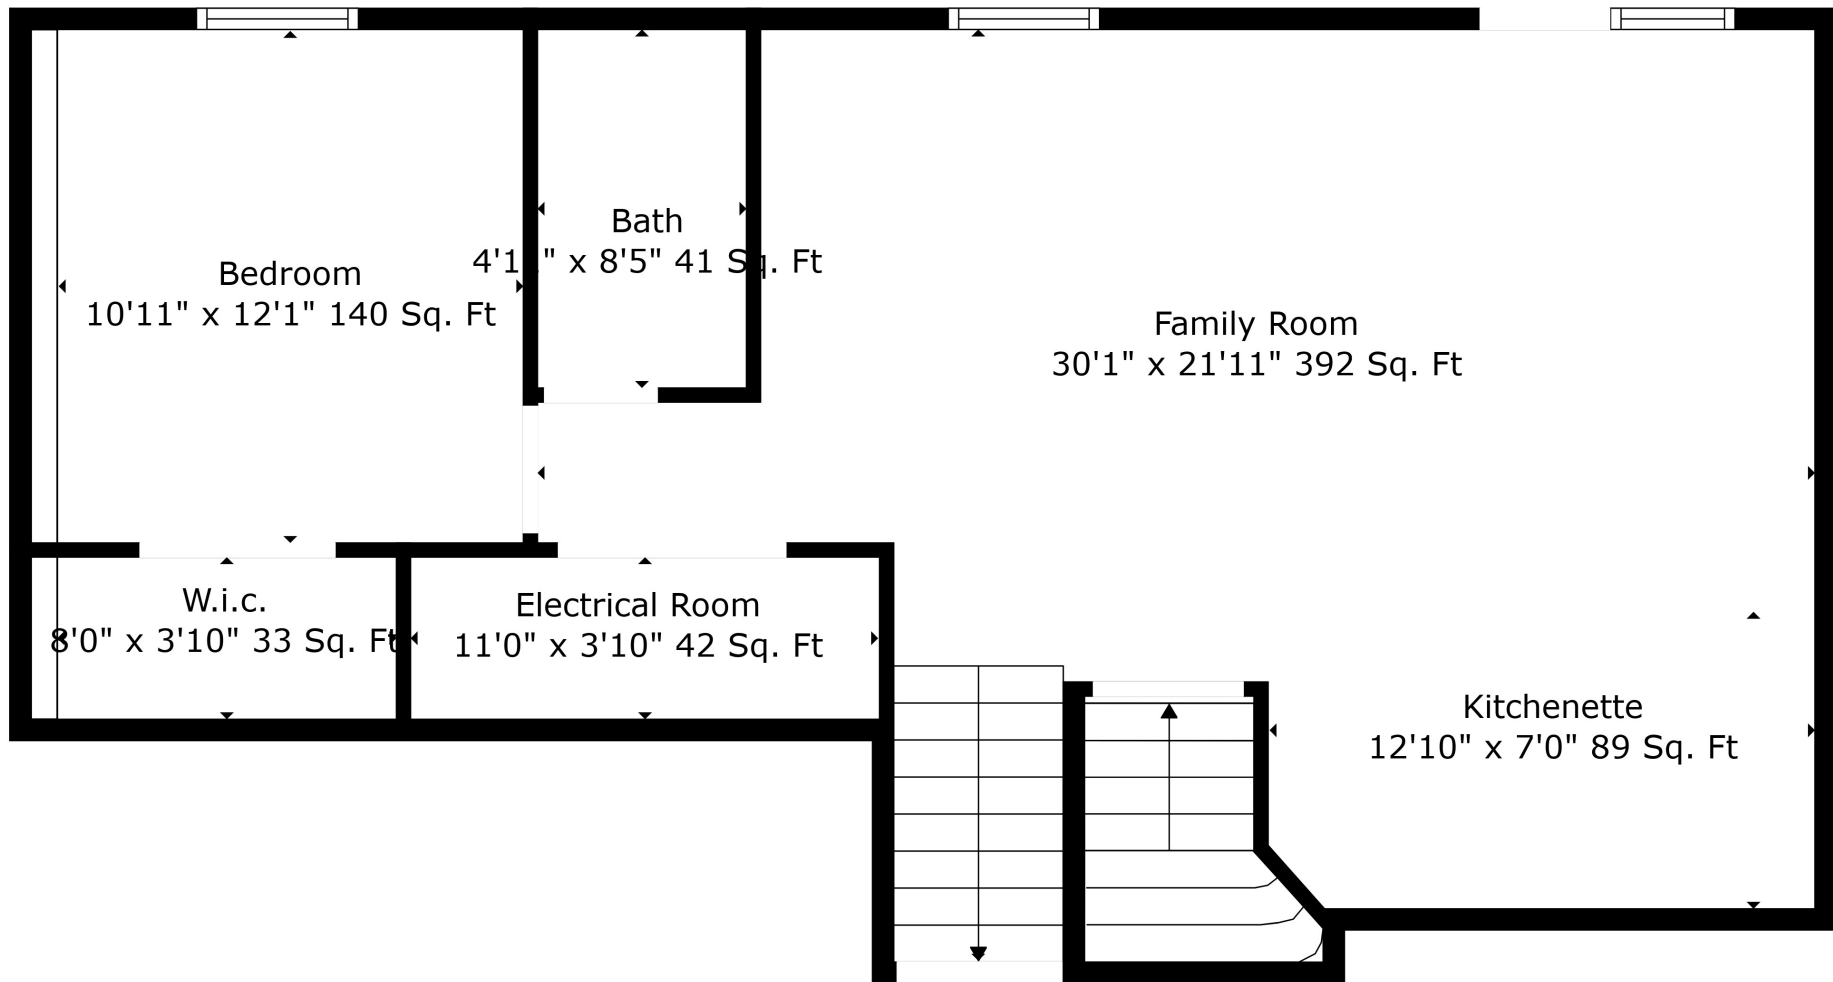

Floor 2

Floor 4

Floor 1

Floor 3

Floor 5

Total scanned area: 3668 sq. ft

Total scanned area: 3668 sq. ft

Measurements Are Calculated By Cubicasa Technology. Deemed Highly Reliable But Not Guaranteed.

Total scanned area: 3668 sq. ft

Measurements Are Calculated By Cubicasa Technology. Deemed Highly Reliable But Not Guaranteed.

Total scanned area: 3668 sq. ft

Measurements Are Calculated By Cubicasa Technology. Deemed Highly Reliable But Not Guaranteed.

Total scanned area: 3668 sq. ft

Theatre Room  
16'7" x 20'1" 268 Sq. Ft

Storage  
8'3" x 14'9" 72 Sq. Ft

Total scanned area: 3668 sq. ft

Measurements Are Calculated By Cubicasa Technology. Deemed Highly Reliable But Not Guaranteed.