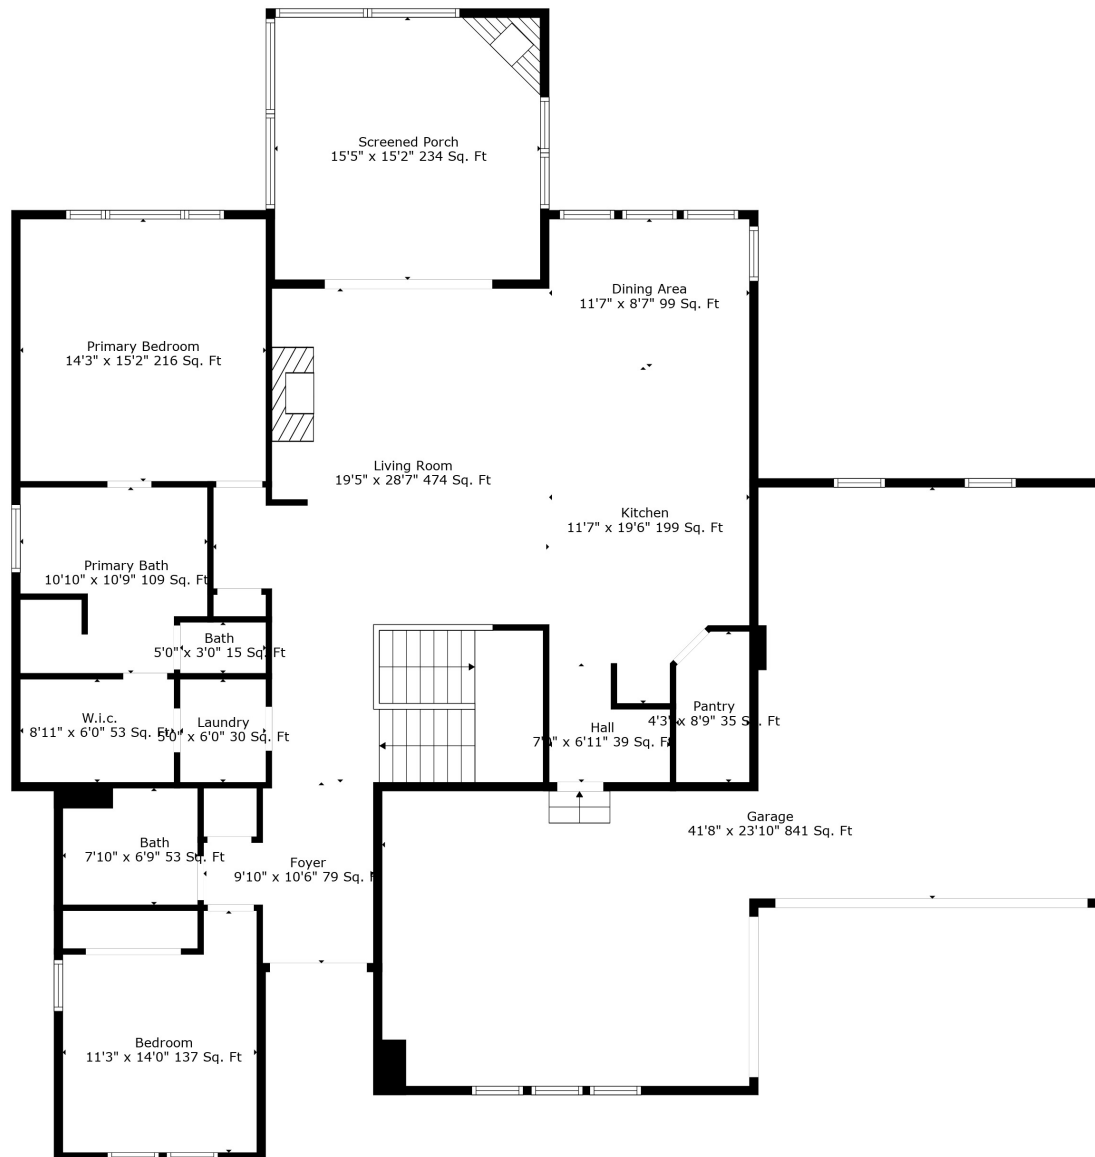

Floor 1

Floor 2

Total scanned area: 4534 sq. ft

Total scanned area: 4534 sq. ft

Measurements Are Calculated By Cubicasa Technology. Deemed Highly Reliable But Not Guaranteed.

Total scanned area: 4534 sq. ft