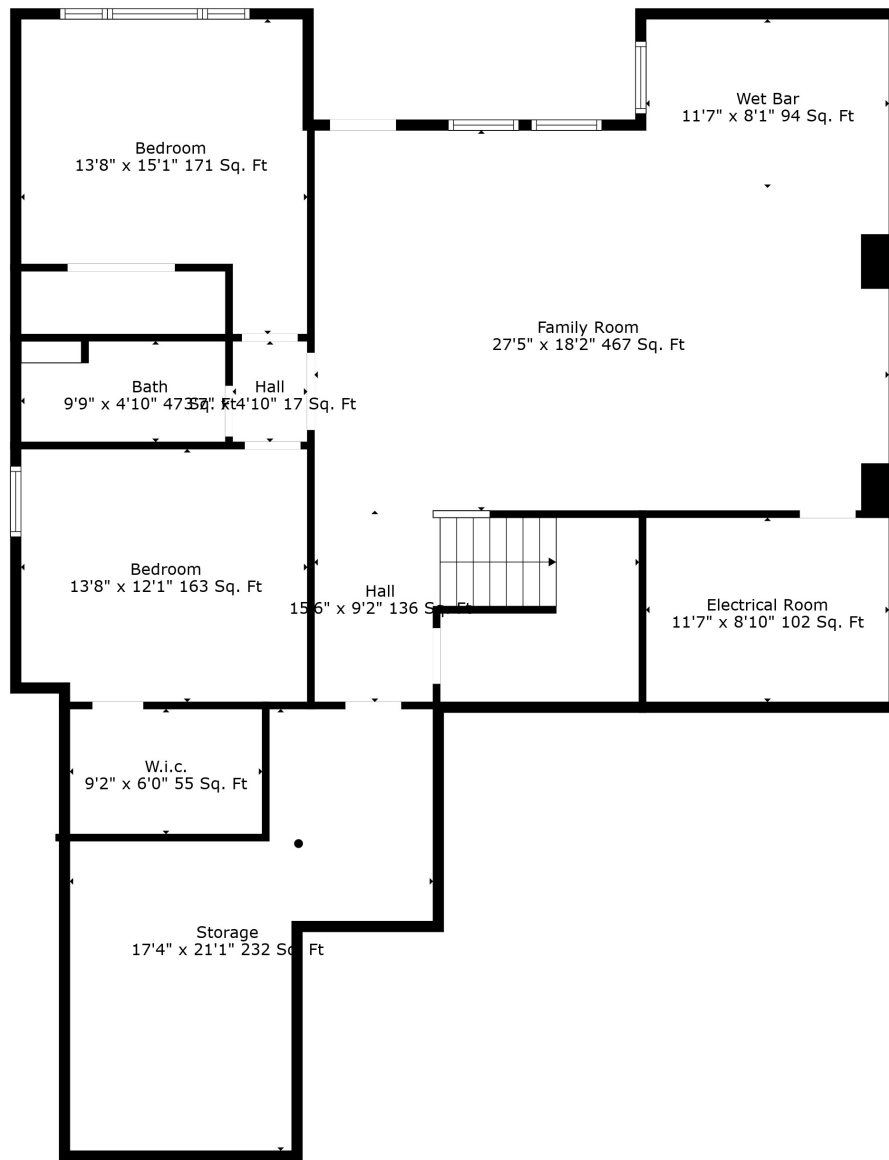

Floor 1

Floor 2

Total scanned area: 4534 sq. ft

Total scanned area: 4534 sq. ft

Measurements Are Calculated By Cubicasa Technology. Deemed Highly Reliable But Not Guaranteed.

Total scanned area: 4534 sq. ft