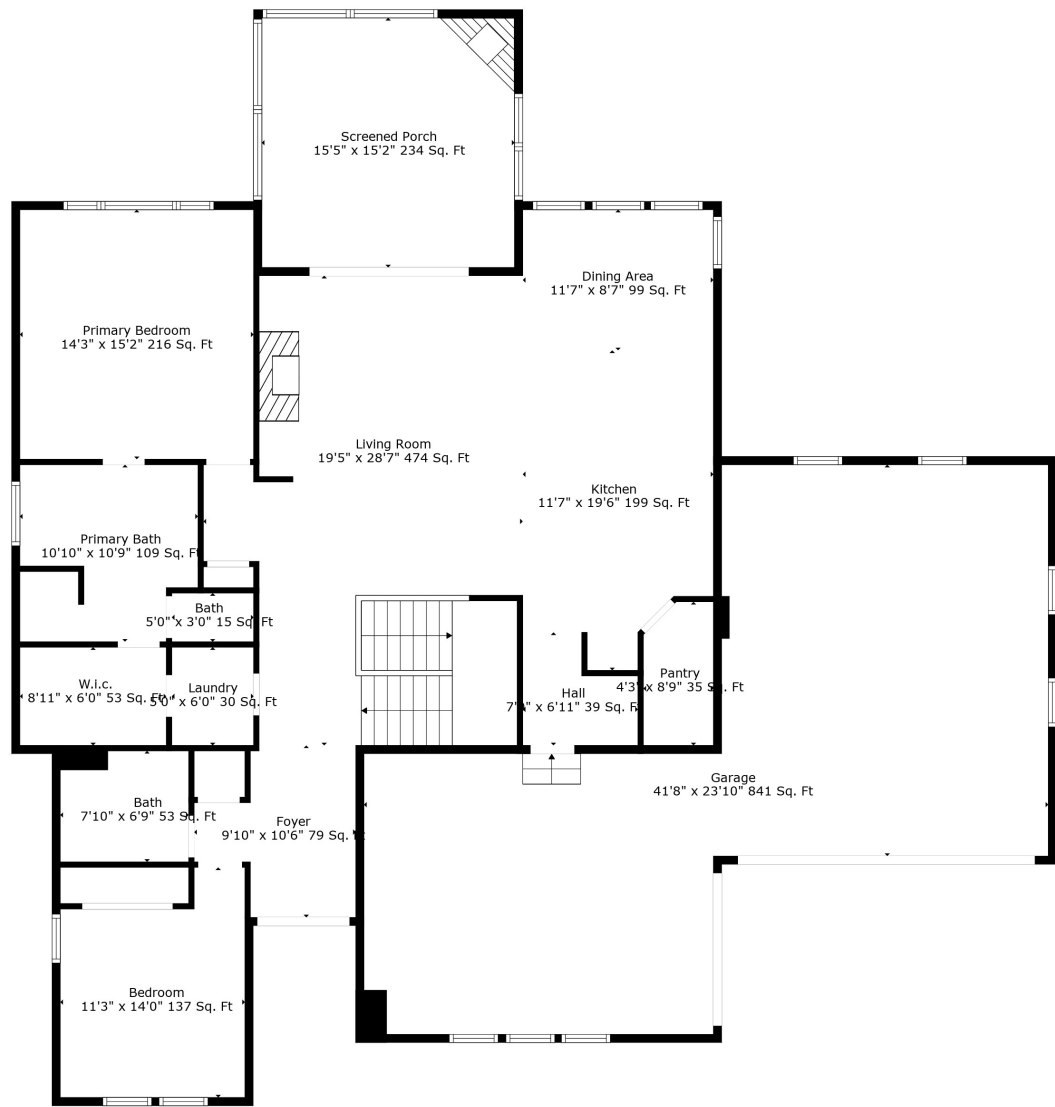

Floor 1

Floor 2

Total scanned area: 4534 sq. ft

Total scanned area: 4534 sq. ft

Measurements Are Calculated By Cubicasa Technology. Deemed Highly Reliable But Not Guaranteed.

Total scanned area: 4534 sq. ft