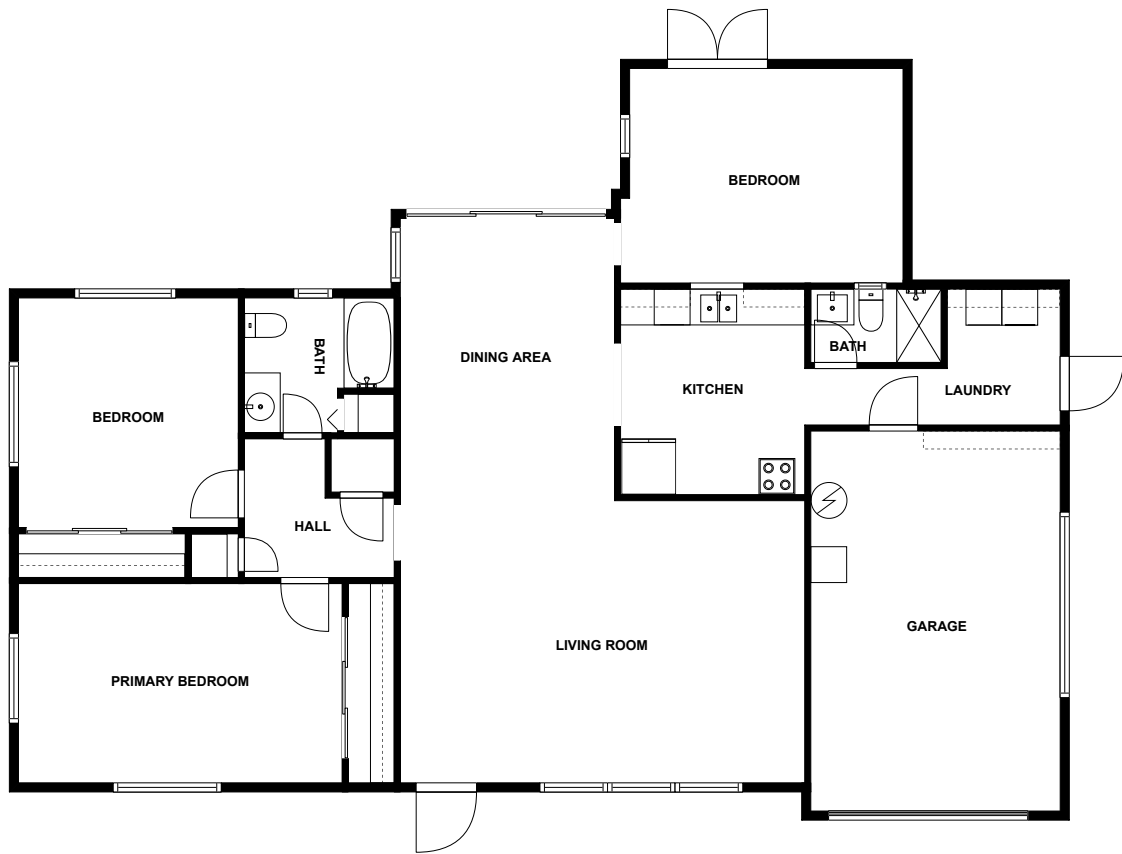

Home report

Palm Avenue 606
Belleair

Highlights

1 Kitchen

1 Living room

3 Bedroom

2 Bath

18 Doors

Morton Plant Hospital Heliport, 2.0 mi

Floor plan

fvm

SIZES AND DIMENSIONS ARE APPROXIMATE, ACTUAL MAY VARY.

Appendix 1: Data sheet

Bath - 2	Bedroom - 3	Bedroom - Master - 1
Garage - 1	LivingRoom - 1	Dining - 1
Dining - Open - 1	Utility - 1	Utility - Laundry - 1
Kitchen - 1	Hall - 1	