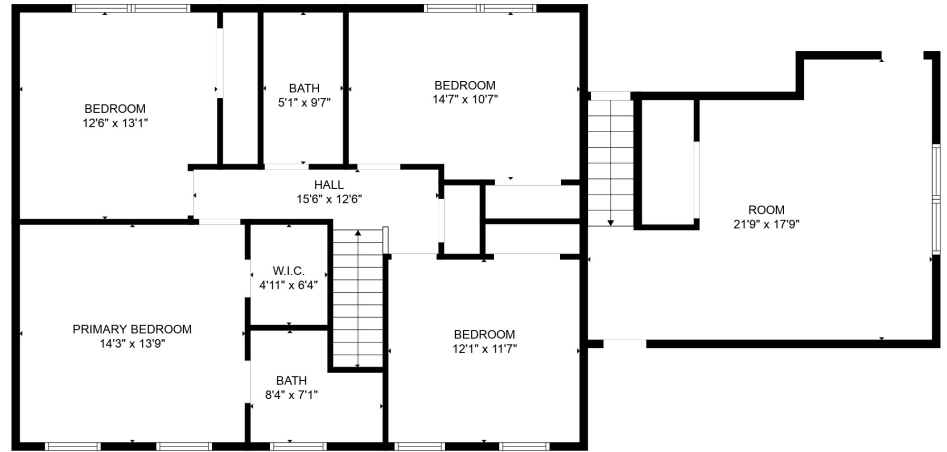

FLOOR 1

FLOOR 2

Total scanned area: 2823 sq. ft

SIZES AND DIMENSIONS ARE APPROXIMATE. ACTUAL MAY VARY.

Total scanned area: 2823 sq. ft

SIZES AND DIMENSIONS ARE APPROXIMATE. ACTUAL MAY VARY.

Total scanned area: 2823 sq. ft

SIZES AND DIMENSIONS ARE APPROXIMATE. ACTUAL MAY VARY.