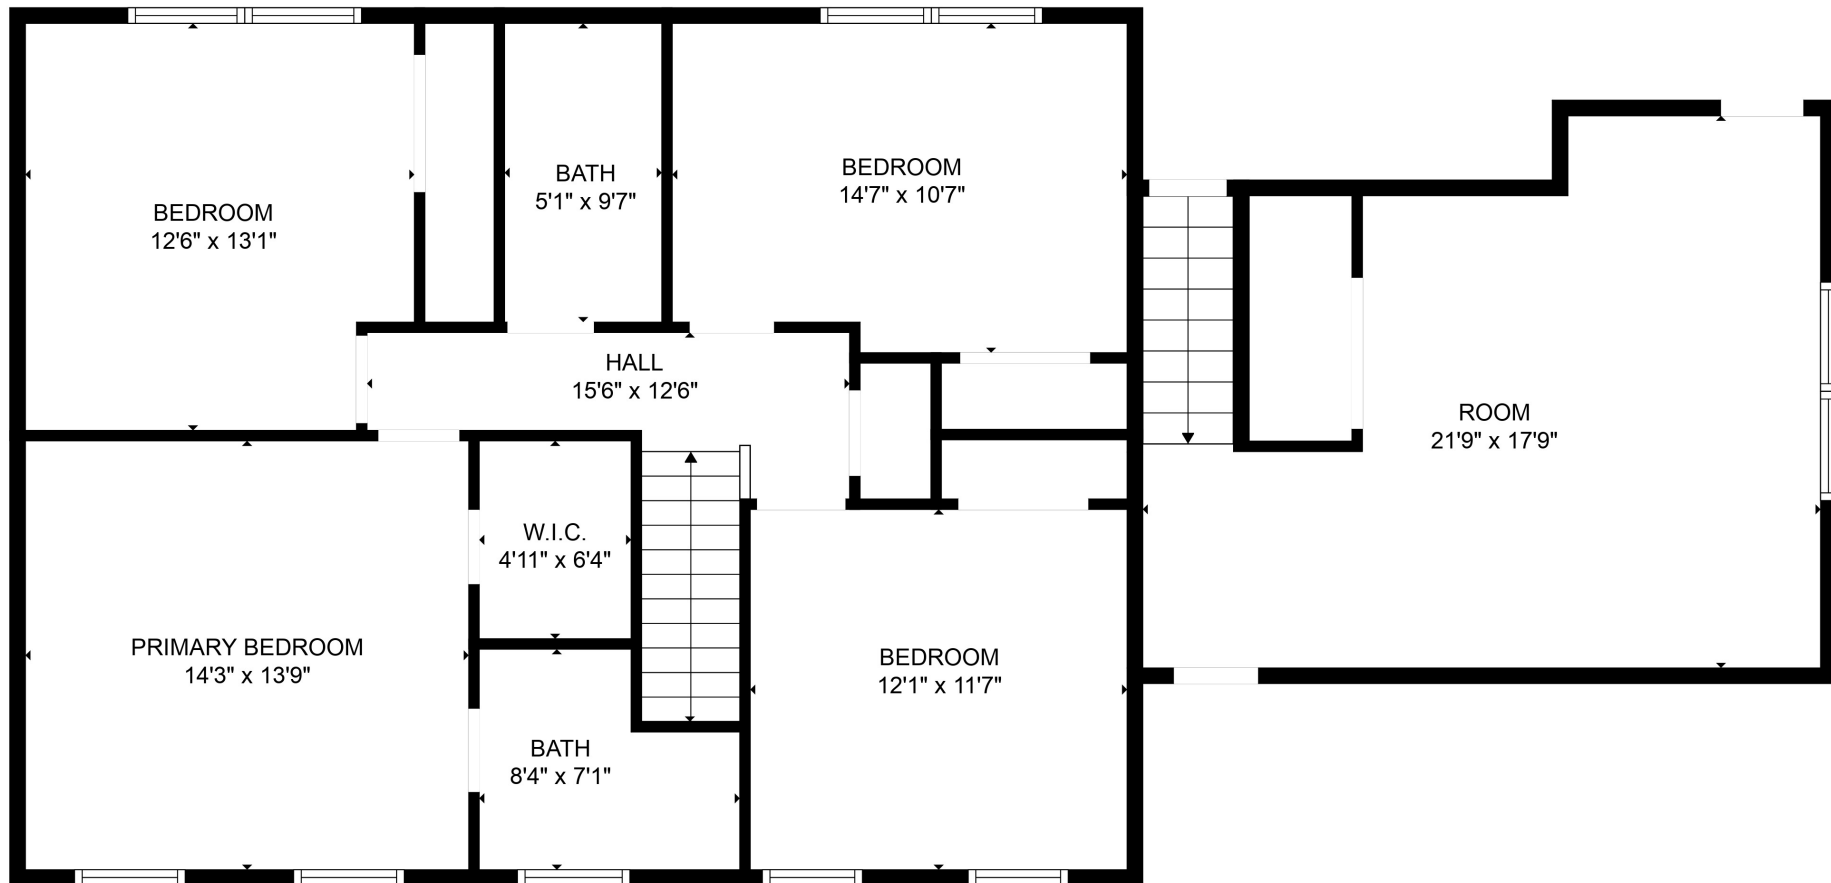

FLOOR 1

FLOOR 2

Total scanned area: 2823 sq. ft

SIZES AND DIMENSIONS ARE APPROXIMATE. ACTUAL MAY VARY.

Total scanned area: 2823 sq. ft

SIZES AND DIMENSIONS ARE APPROXIMATE. ACTUAL MAY VARY.

Total scanned area: 2823 sq. ft

SIZES AND DIMENSIONS ARE APPROXIMATE. ACTUAL MAY VARY.