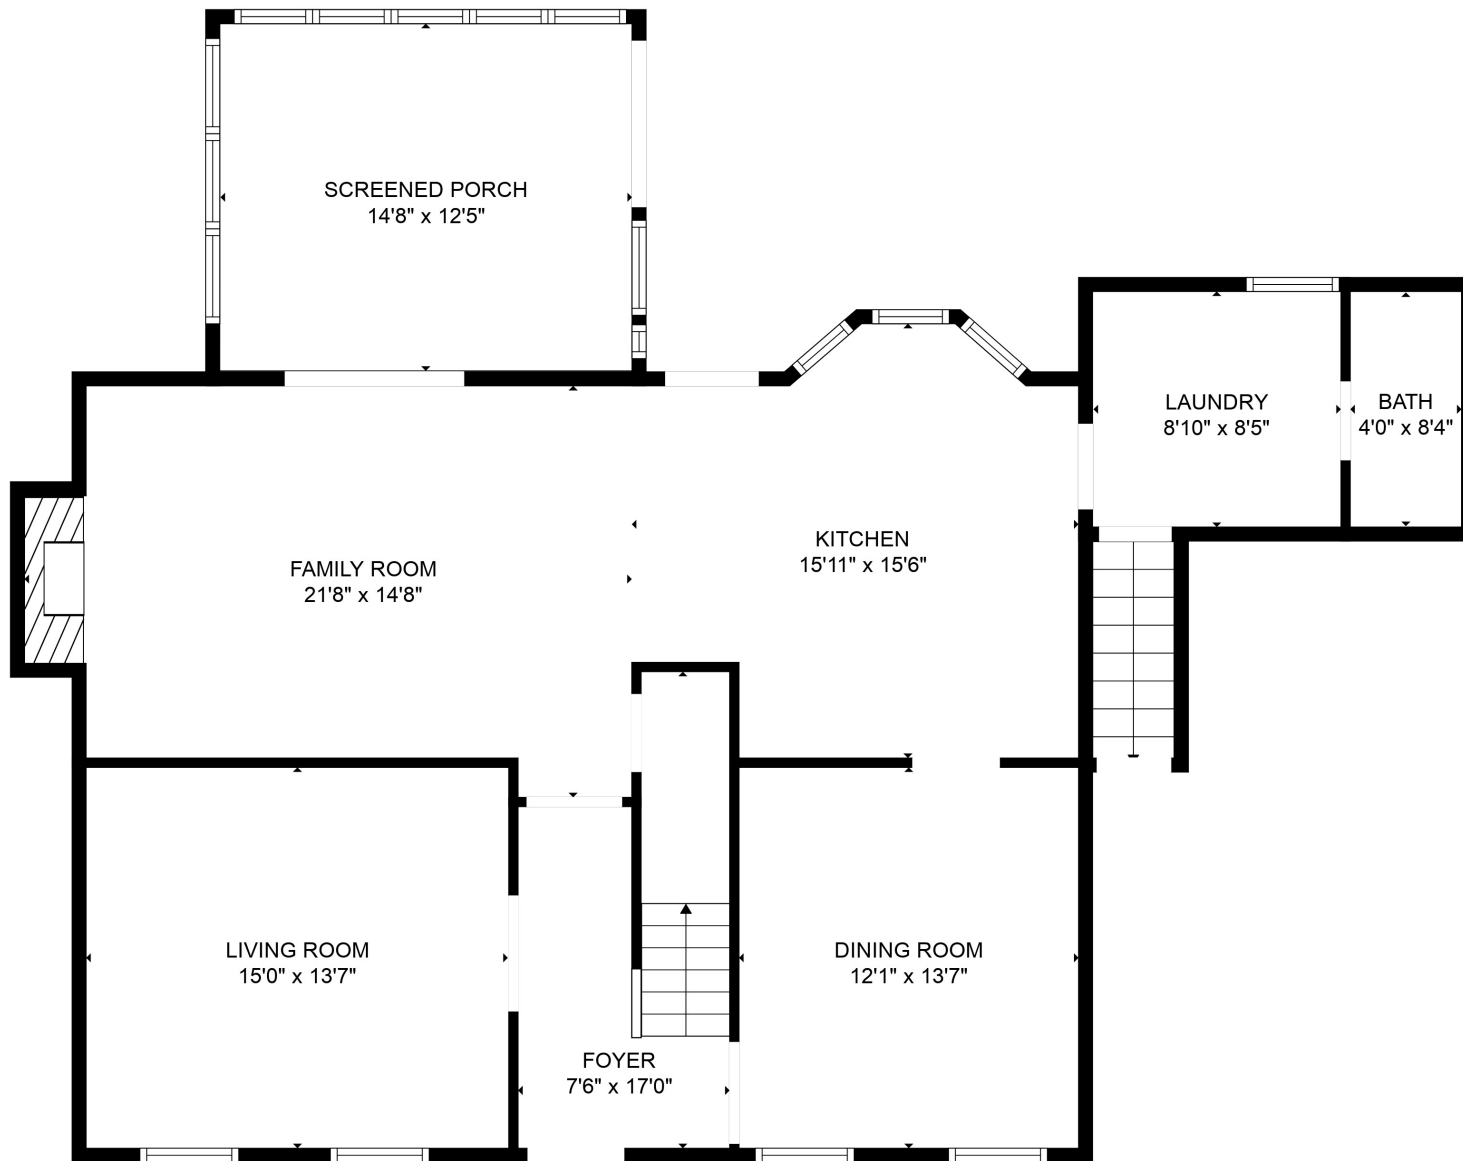

FLOOR 1

FLOOR 2

Total scanned area: 2823 sq. ft

SIZES AND DIMENSIONS ARE APPROXIMATE. ACTUAL MAY VARY.

Total scanned area: 2823 sq. ft

SIZES AND DIMENSIONS ARE APPROXIMATE. ACTUAL MAY VARY.

Total scanned area: 2823 sq. ft

SIZES AND DIMENSIONS ARE APPROXIMATE. ACTUAL MAY VARY.