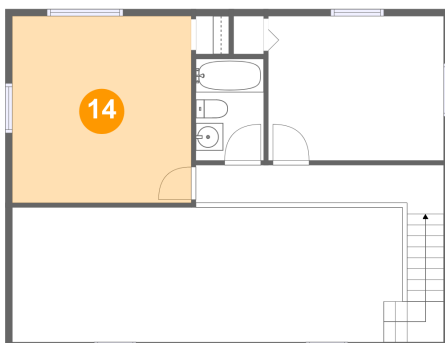

14 Floor 2 - Primary Bedroom

Dimensions: 13'0" x 13'7"
Area: 176 sq. ft
Counted as living area: Yes

Heated: Yes
Finished: Yes
Enclosed: Yes
Contiguous: Yes
Permitted: Yes
Wet space: No
Addition: No
Conversion: No