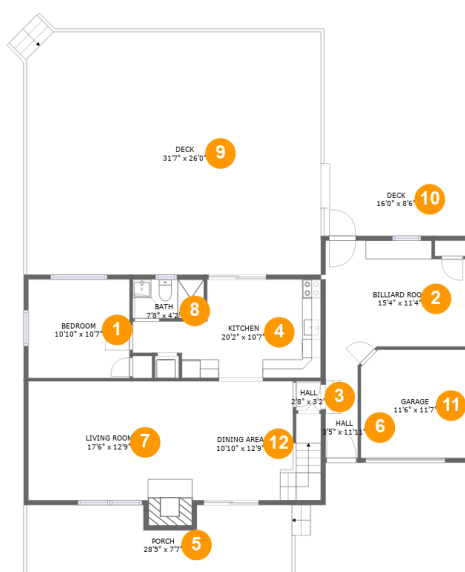

944 S Old Stage Rd, Albrightsville, PA, US

Property summary

 **1** Garages  **3** Bedrooms  **2** Bathrooms  **0** Half baths

 **2** Floors  **1,543** Gross living area sqft  **3,145** Total sqft

944 S Old Stage Rd, Albrightsville, PA, US**Room dimensions****Floor 1****Total sqft: 2346 Living area: 1041**

#		Dimensions	sqft	Counted as living area
1	Bedroom	10'10" x 10'7"	115 sq. ft	Yes
2	Billiard Room	15'4" x 11'4"	166 sq. ft	Yes
3	Hall	2'8" x 3'2"	8 sq. ft	Yes
4	Kitchen	20'2" x 10'7"	163 sq. ft	Yes
5	Porch	28'5" x 7'7"	201 sq. ft	No
6	Hall	3'5" x 11'11"	43 sq. ft	Yes
7	Living Room	17'6" x 12'9"	237 sq. ft	Yes
8	Bath	7'8" x 4'2"	32 sq. ft	Yes
9	Deck	31'7" x 26'0"	816 sq. ft	No
10	Deck	16'0" x 8'6"	128 sq. ft	No
11	Garage	11'6" x 11'7"	132 sq. ft	No

944 S Old Stage Rd,Albrightsville,PA,US

#		Dimensions	sqft	Counted as living area
12	Dining Area	10'10" x 12'9"	165 sq. ft	Yes

944 S Old Stage Rd, Albrightsville, PA, US**Room dimensions**

Floor 2

Total sqft: 799

12 Floor 1 - Dining Area

Dimensions: 10'10" x 12'9"
Area: 165 sq. ft
Counted as living area: Yes

Heated: Yes
Finished: Yes
Enclosed: Yes
Contiguous: Yes
Permitted: Yes
Wet space: No
Addition: No
Conversion: No