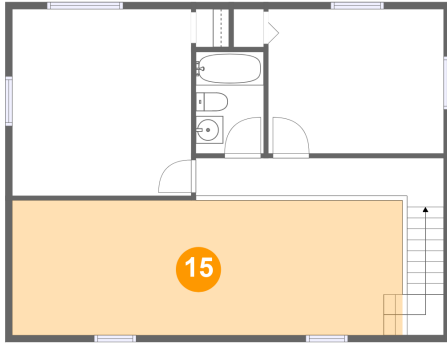

944 S Old Stage Rd, Albrightsville, PA, US

15 Floor 2 - Open To Below

Dimensions: 28'4" x 9'9"
Area: 277 sq. ft
Counted as living area: No

Heated: No
Finished: No
Enclosed: No
Contiguous: Yes
Permitted: No
Wet space: No
Addition: No
Conversion: No