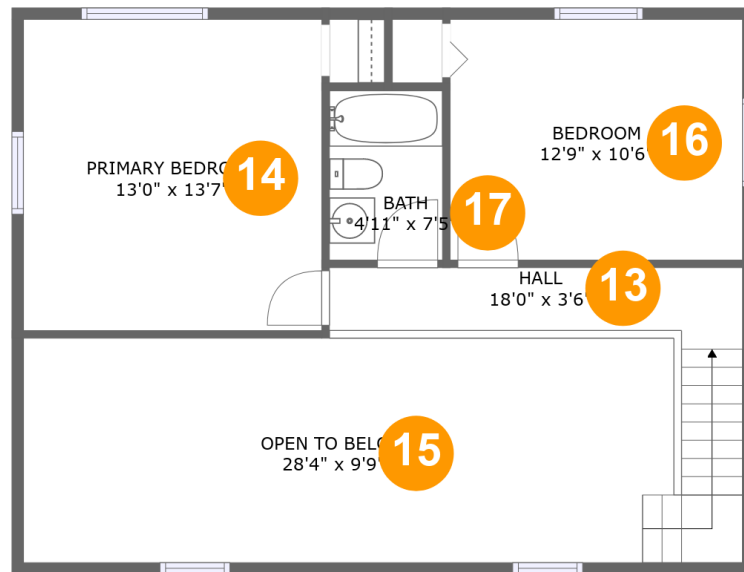

944 S Old Stage Rd, Albrightsville, PA, US

Room dimensions

Floor 2

Total sqft: 799

Living area: 502

#		Dimensions	sqft	Counted as living area
13	Hall	18'0" x 3'6"	85 sq. ft	Yes
14	Primary Bedroom	13'0" x 13'7"	176 sq. ft	Yes
15	Open To Below	28'4" x 9'9"	277 sq. ft	No
16	Bedroom	12'9" x 10'6"	134 sq. ft	Yes
17	Bath	4'11" x 7'5"	36 sq. ft	Yes