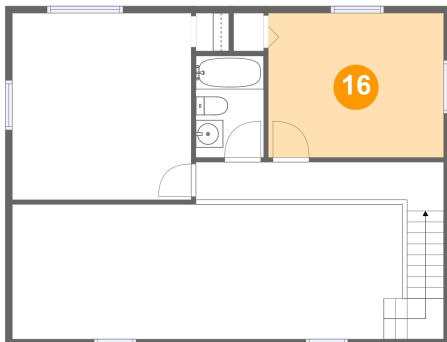

16 Floor 2 - Bedroom

Dimensions: 12'9" x 10'6"
Area: 134 sq. ft
Counted as living area: Yes

Heated: Yes
Finished: Yes
Enclosed: Yes
Contiguous: Yes
Permitted: Yes
Wet space: No
Addition: No
Conversion: No