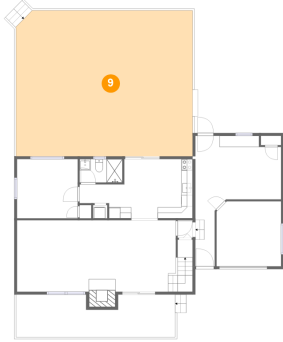

944 S Old Stage Rd, Albrightsville, PA, US

9 Floor 1 - Deck

Dimensions: 31'7" x 26'0"
Area: 816 sq. ft
Counted as living area: No

Heated: No
Finished: Yes
Enclosed: No
Contiguous: Yes
Permitted: Yes
Wet space: No
Addition: No
Conversion: No