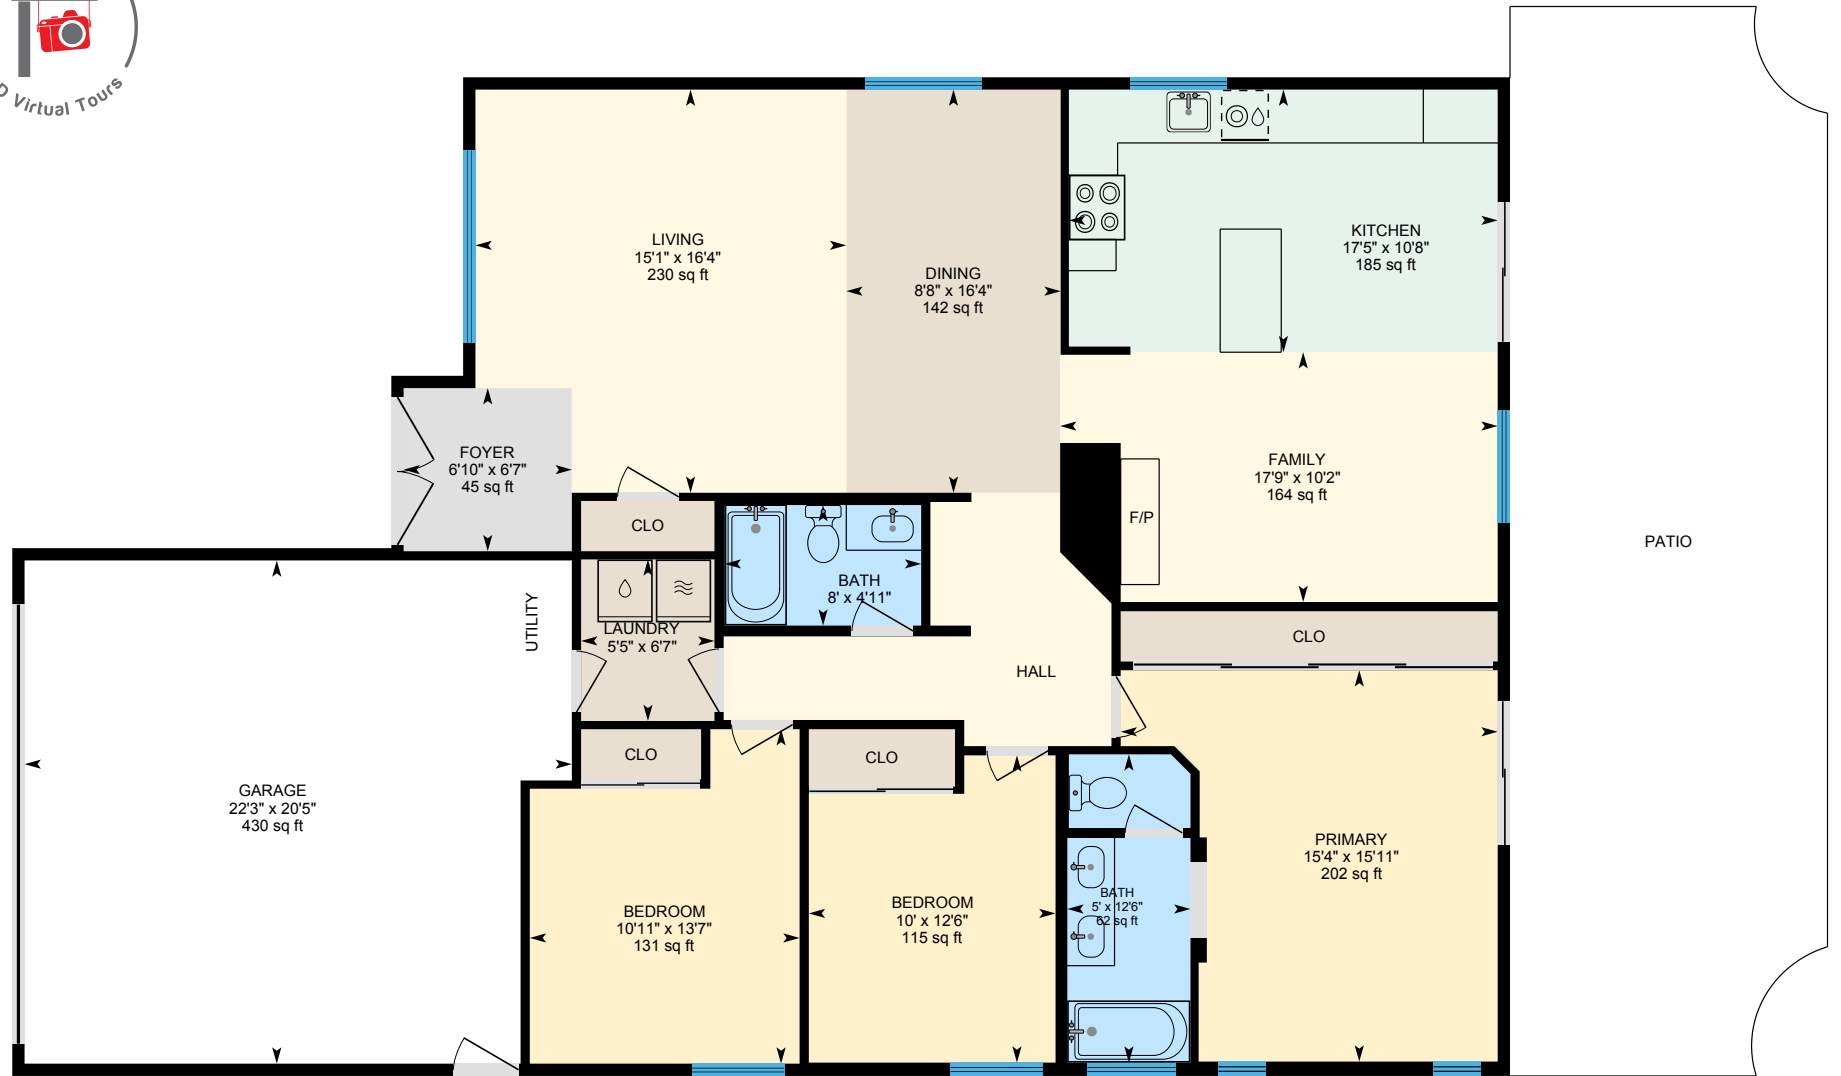

# 47 Windmill Ct, Brentwood, CA

Main Floor Finished Area 1677.14 sq ft  
Unfinished Area 458.66 sq ft

PREPARED: 2024/09/12

White regions are excluded from total floor area in iGUIDE floor plans. All room dimensions and floor areas must be considered approximate and are subject to independent verification.