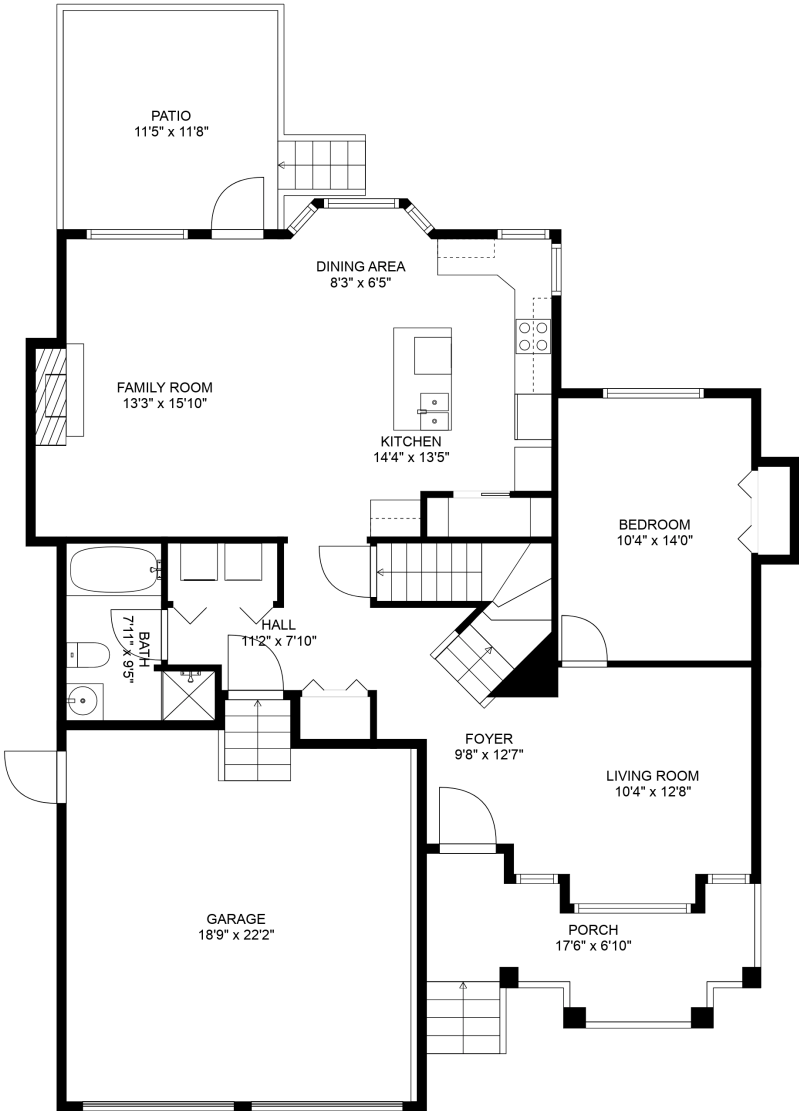

6010 Glenmore Dr

Jason Sandhu
(604) 791-1926
jason@jasonsandhu.ca

Estimated Areas:
Below Main: 953 sq. ft
Main Floor: 1109 sq. ft
Above Main: 1098 sq. ft
Total: 3160 Sq. Ft

6010 Glenmore Dr

Jason Sandhu
(604) 791-1926
jason@jasonsandhu.ca

Estimated Areas:

Below Main: 953 sq. ft
Main Floor: 1109 sq. ft
Above Main: 1098 sq. ft
Total: 3160 Sq. Ft

6010 Glenmore Dr

Jason Sandhu
(604) 791-1926
jason@jasonsandhu.ca

Estimated Areas:

Below Main: 953 sq. ft
Main Floor: 1109 sq. ft
Above Main: 1098 sq. ft
Total: 3160 Sq. Ft

6010 Glenmore Dr

Jason Sandhu
(604) 791-1926
jason@jasonsandhu.ca

Estimated Areas:

Below Main: 953 sq. ft
Main Floor: 1109 sq. ft
Above Main: 1098 sq. ft
Total: 3160 Sq. Ft