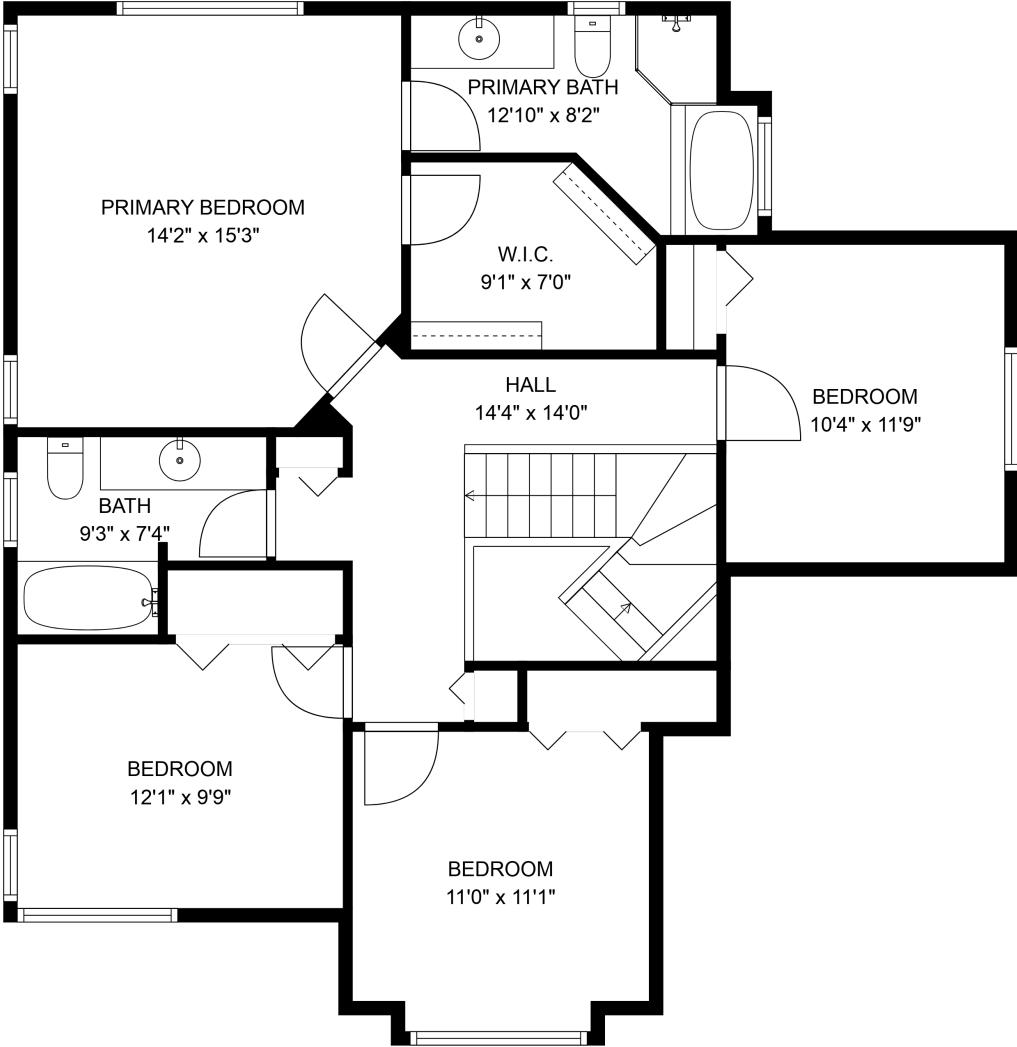

6010 Glenmore Dr

Jason Sandhu
(604) 791-1926
jason@jasonsandhu.ca

Estimated Areas:
Below Main: 953 sq. ft
Main Floor: 1109 sq. ft
Above Main: 1098 sq. ft
Total: 3160 Sq. Ft

6010 Glenmore Dr

Jason Sandhu
(604) 791-1926
jason@jasonsandhu.ca

Estimated Areas:

Below Main: 953 sq. ft
Main Floor: 1109 sq. ft
Above Main: 1098 sq. ft
Total: 3160 Sq. Ft

6010 Glenmore Dr

Jason Sandhu
(604) 791-1926
jason@jasonsandhu.ca

Estimated Areas:

Below Main: 953 sq. ft
Main Floor: 1109 sq. ft
Above Main: 1098 sq. ft
Total: 3160 Sq. Ft

6010 Glenmore Dr

Jason Sandhu
(604) 791-1926
jason@jasonsandhu.ca

Estimated Areas:

Below Main: 953 sq. ft
Main Floor: 1109 sq. ft
Above Main: 1098 sq. ft
Total: 3160 Sq. Ft