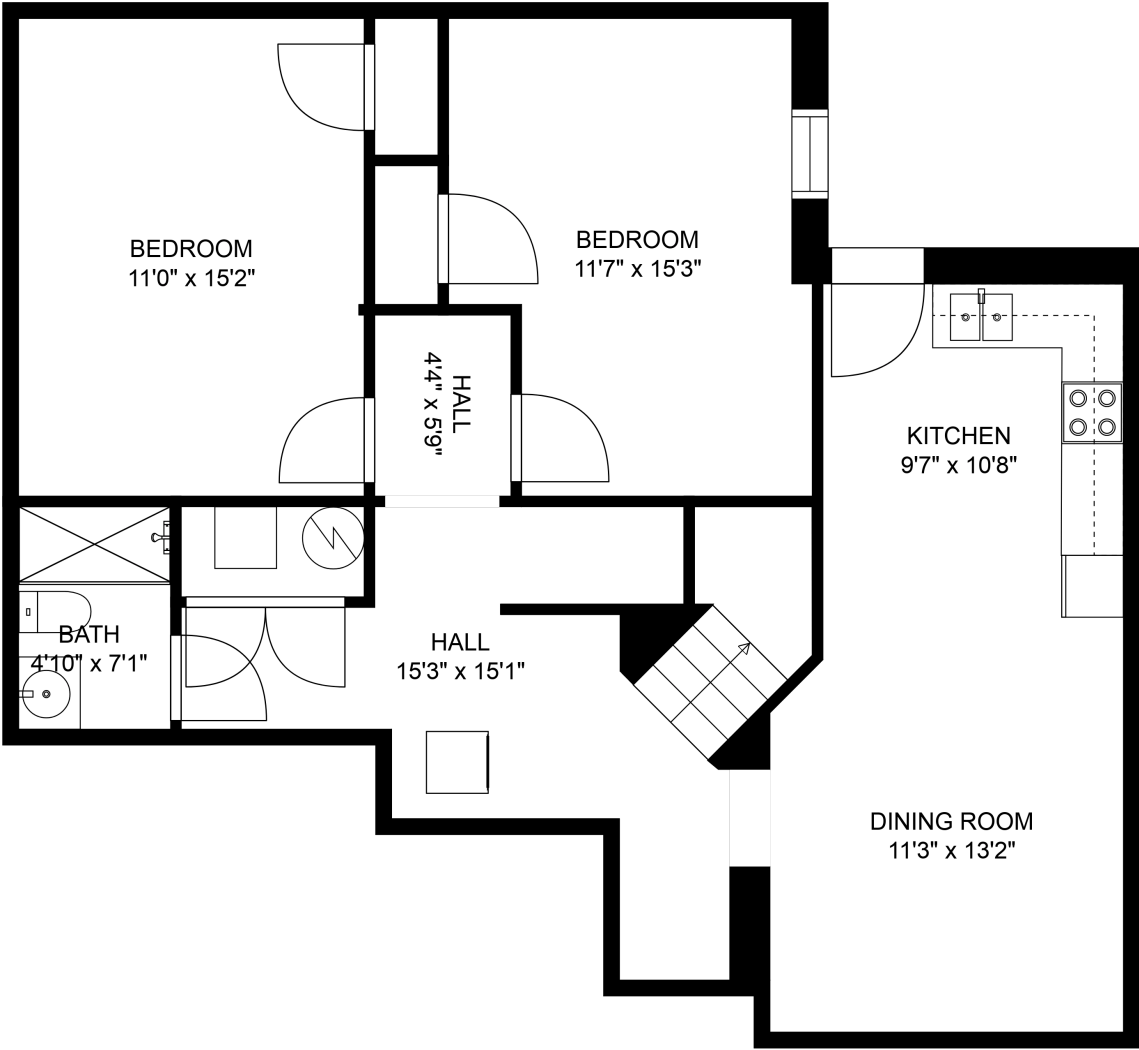

6010 Glenmore Dr

Jason Sandhu
(604) 791-1926
jason@jasonsandhu.ca

Estimated Areas:
Below Main: 953 sq. ft
Main Floor: 1109 sq. ft
Above Main: 1098 sq. ft
Total: 3160 Sq. Ft

6010 Glenmore Dr

Jason Sandhu
(604) 791-1926
jason@jasonsandhu.ca

Estimated Areas:

Below Main: 953 sq. ft
Main Floor: 1109 sq. ft
Above Main: 1098 sq. ft
Total: 3160 Sq. Ft

6010 Glenmore Dr

Jason Sandhu
(604) 791-1926
jason@jasonsandhu.ca

Estimated Areas:

Below Main: 953 sq. ft
Main Floor: 1109 sq. ft
Above Main: 1098 sq. ft
Total: 3160 Sq. Ft

6010 Glenmore Dr

Jason Sandhu
(604) 791-1926
jason@jasonsandhu.ca

Estimated Areas:

Below Main: 953 sq. ft
Main Floor: 1109 sq. ft
Above Main: 1098 sq. ft
Total: 3160 Sq. Ft