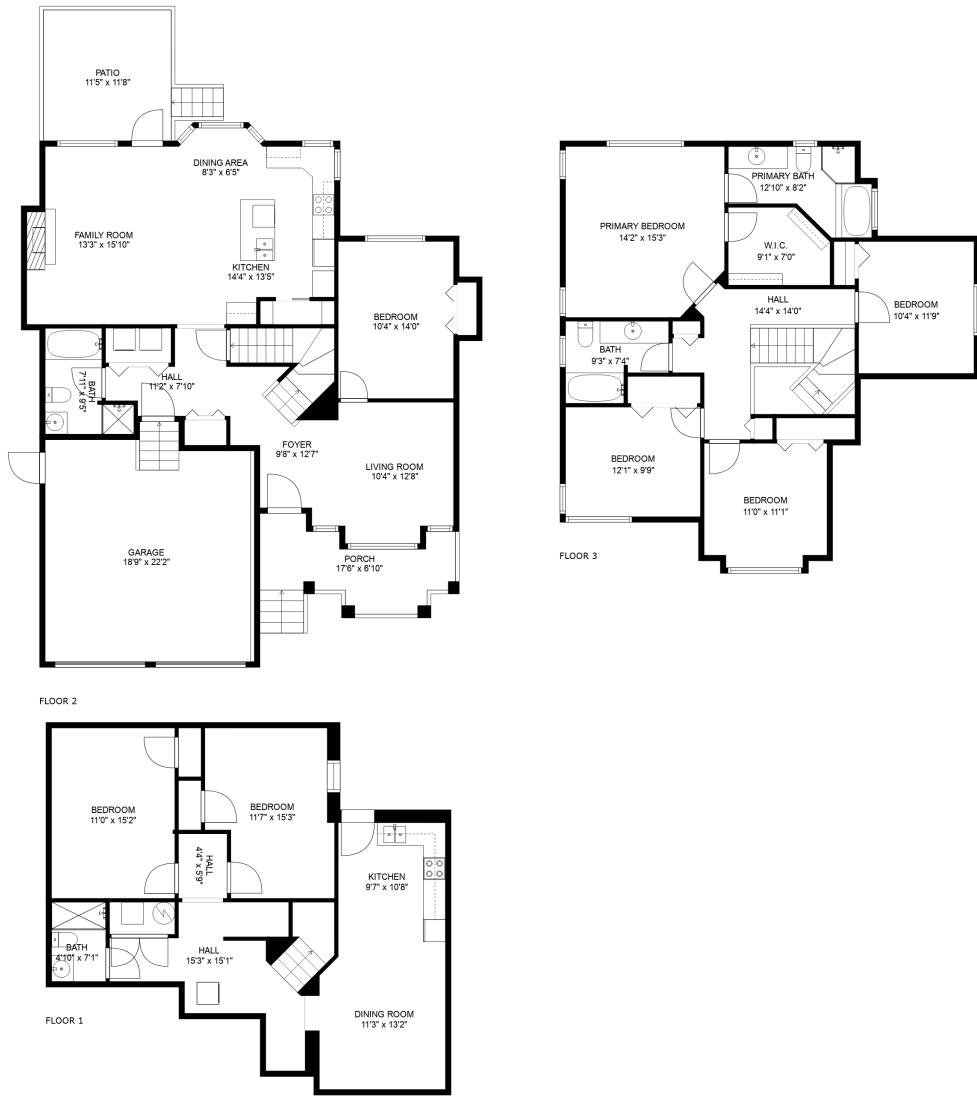

6010 Glenmore Dr

Jason Sandhu
(604) 791-1926
jason@jasonsandhu.ca

Estimated Areas:
Below Main: 953 sq. ft
Main Floor: 1109 sq. ft
Above Main: 1098 sq. ft
Total: 3160 Sq. Ft

6010 Glenmore Dr

Jason Sandhu
(604) 791-1926
jason@jasonsandhu.ca

Estimated Areas:

Below Main: 953 sq. ft
Main Floor: 1109 sq. ft
Above Main: 1098 sq. ft
Total: 3160 Sq. Ft

6010 Glenmore Dr

Jason Sandhu
(604) 791-1926
jason@jasonsandhu.ca

Estimated Areas:

Below Main: 953 sq. ft
Main Floor: 1109 sq. ft
Above Main: 1098 sq. ft
Total: 3160 Sq. Ft

6010 Glenmore Dr

Jason Sandhu
(604) 791-1926
jason@jasonsandhu.ca

Estimated Areas:

Below Main: 953 sq. ft
Main Floor: 1109 sq. ft
Above Main: 1098 sq. ft
Total: 3160 Sq. Ft