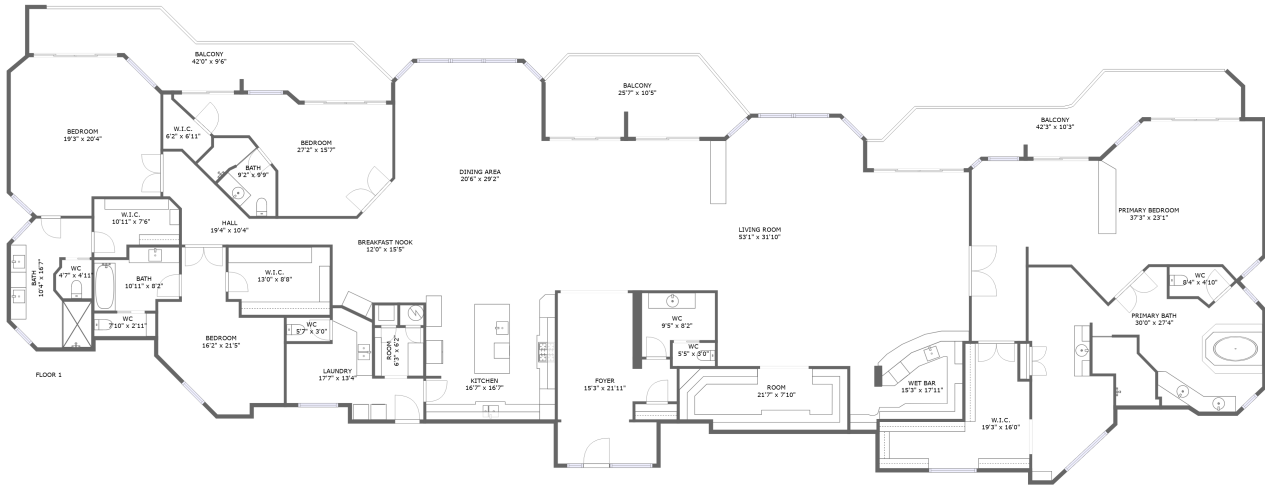

3 Seaside Ln, Belleair, Pinellas County, Florida, United States, 33756, 601

Property summary

0 Garages

4 Bedrooms

4 Bathrooms

1 Half baths

1 Floors

6,218 Gross living area sqft

7,060 Total sqft