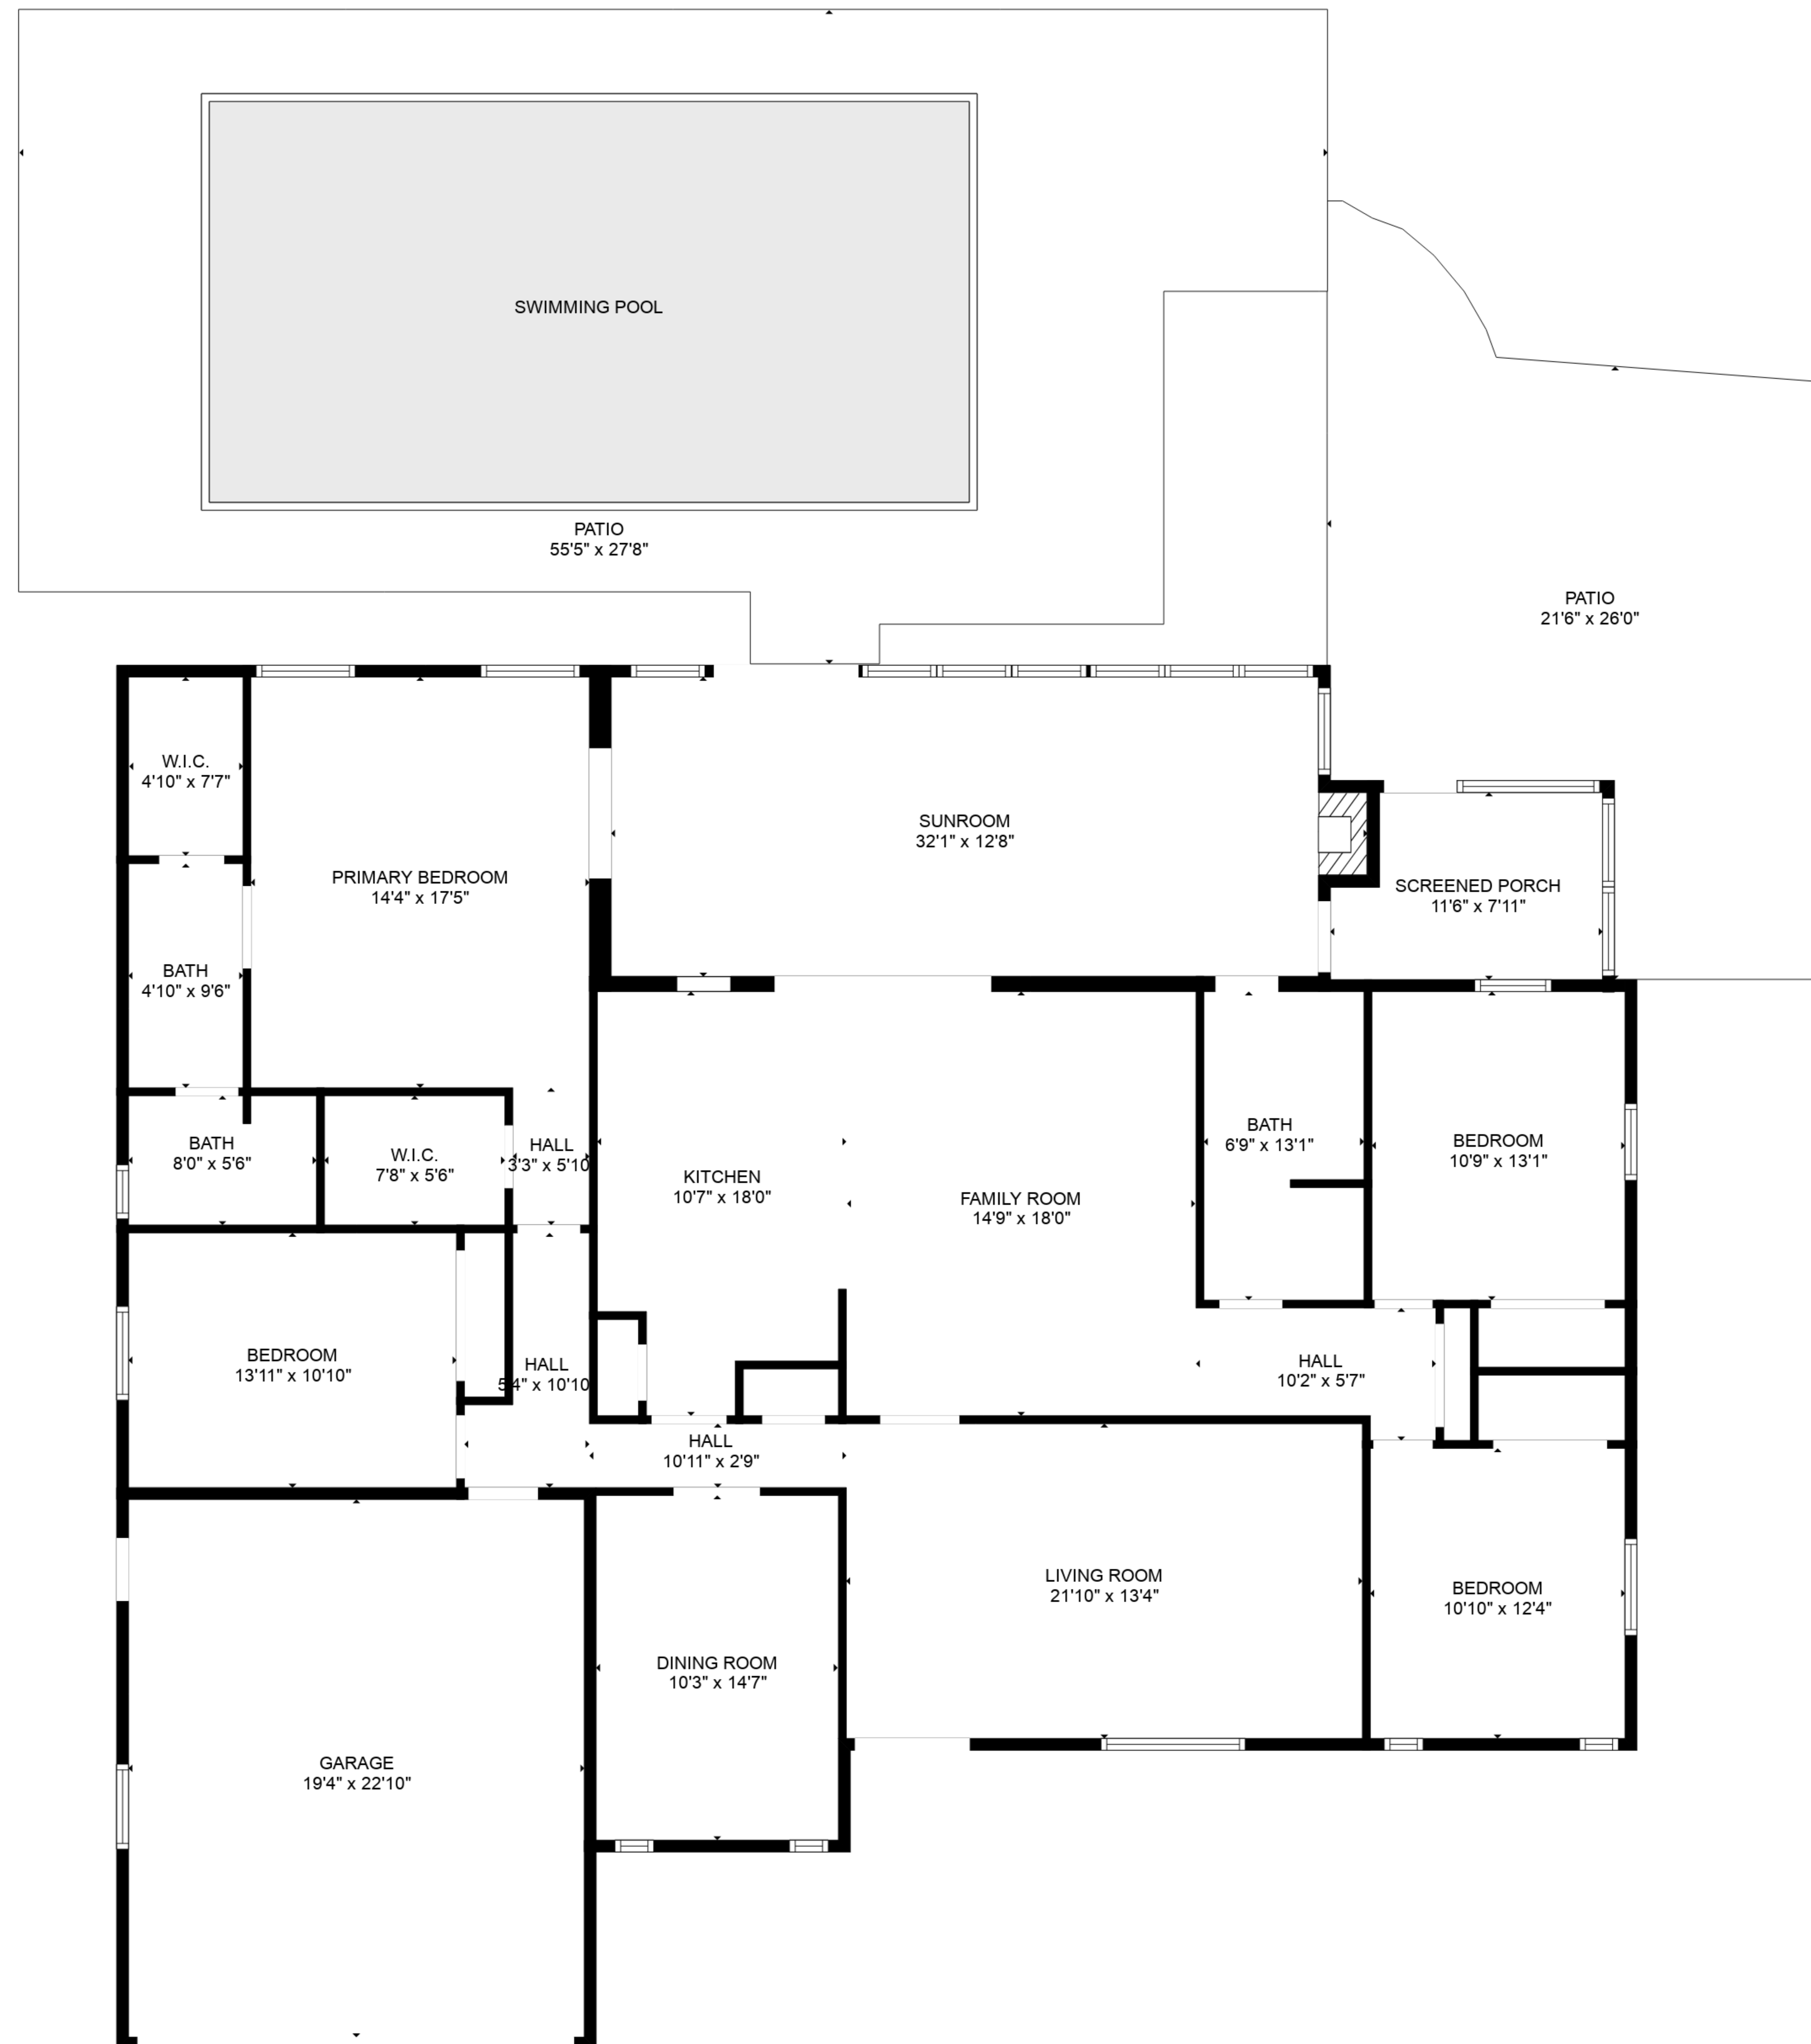

**TOTAL: 2517 sq. ft**

FLOOR 1: 2517 sq. ft

EXCLUDED AREAS: GARAGE: 440 sq. ft, SCREENED PORCH: 83 sq. ft, PATIO: 1257 sq. ft, FIREPLACE: 9 sq. ft

SIZES AND DIMENSIONS ARE APPROXIMATE, ACTUAL MAY VARY.

**TOTAL: 2517 sq. ft**

FLOOR 1: 2517 sq. ft

EXCLUDED AREAS: GARAGE: 440 sq. ft, SCREENED PORCH: 83 sq. ft, PATIO: 1257 sq. ft, FIREPLACE: 9 sq. ft

SIZES AND DIMENSIONS ARE APPROXIMATE, ACTUAL MAY VARY.