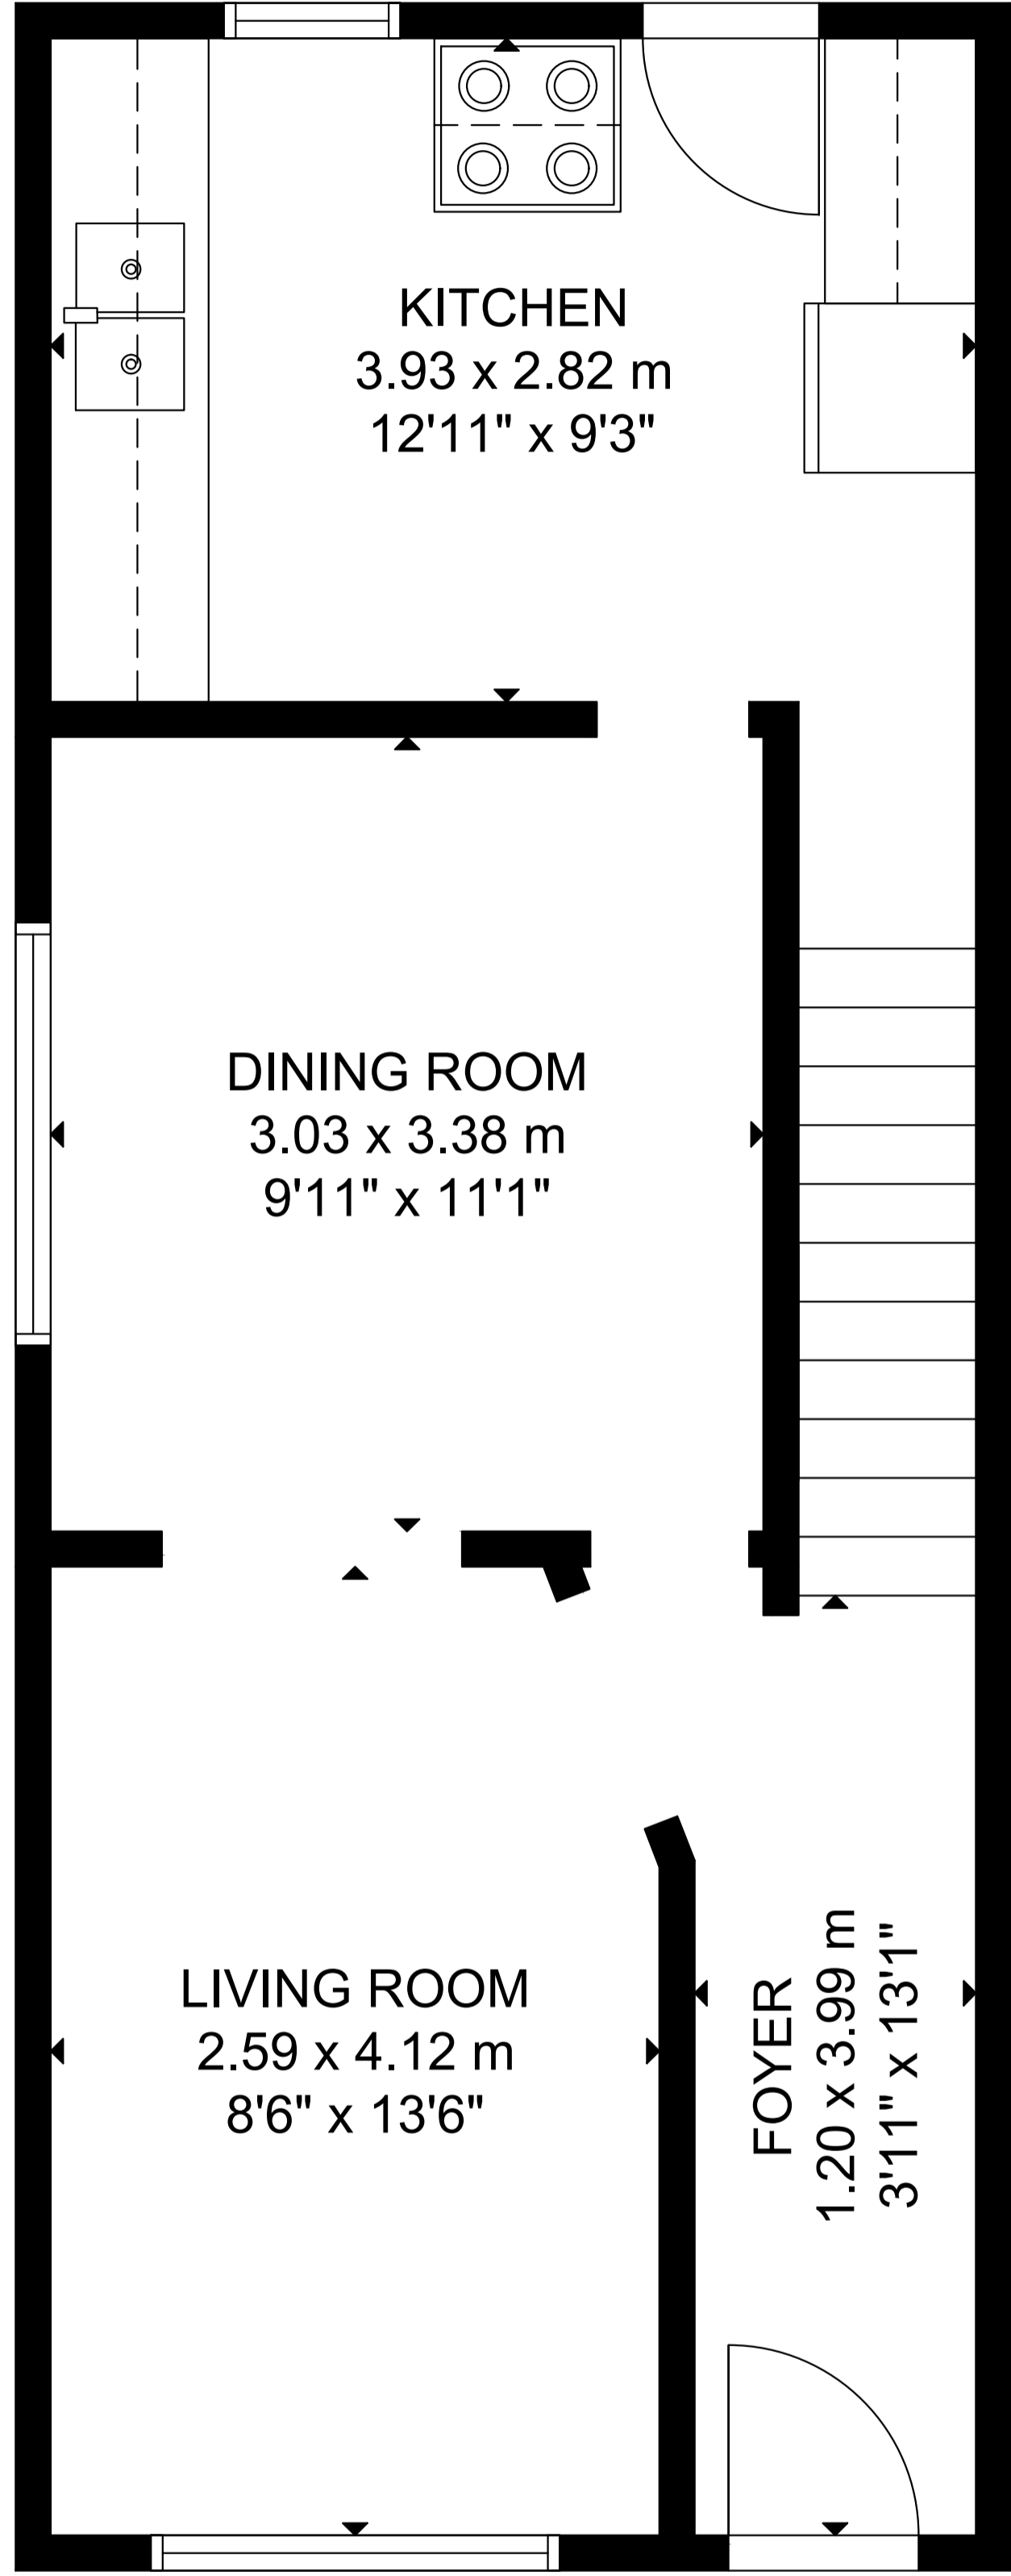

72 Highfield Road

LOWER LEVEL

MAIN FLOOR

SECOND FLOOR

GROSS INTERNAL AREA
LOWER LEVEL: 41 m²/436 sq ft, MAIN FLOOR: 42 m²/449 sq ft
SECOND FLOOR: 48 m²/521 sq ft
TOTAL: 131 m²/1,406 sq ft
SIZE AND DIMENSIONS ARE APPROXIMATE, ACTUAL MAY VARY.