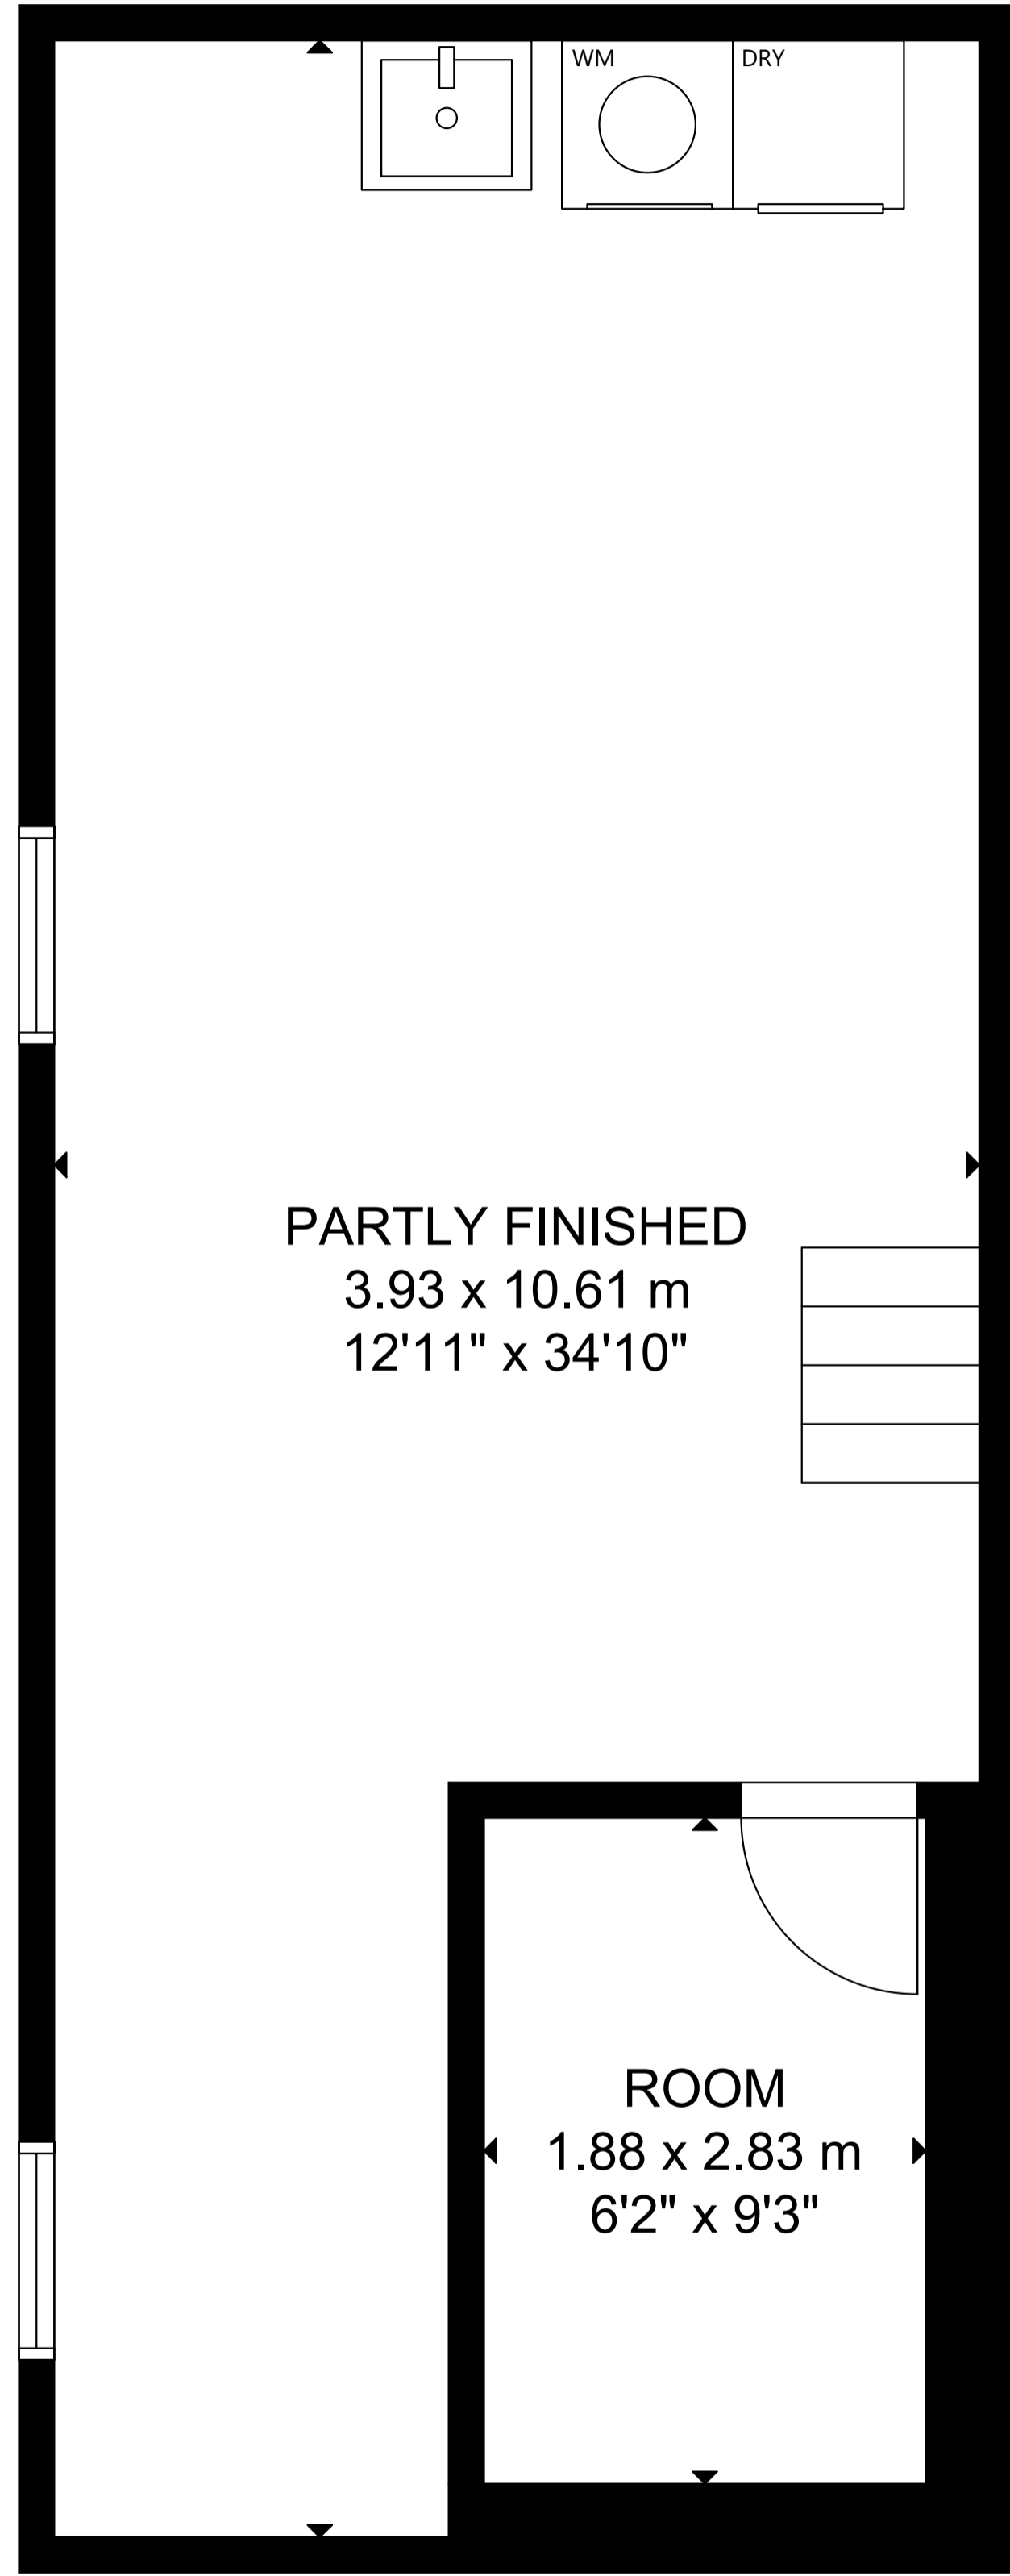

72 Highfield Road

LOWER LEVEL

MAIN FLOOR

SECOND FLOOR

GROSS INTERNAL AREA
LOWER LEVEL: 41 m²/436 sq ft, MAIN FLOOR: 42 m²/449 sq ft
SECOND FLOOR: 48 m²/521 sq ft
TOTAL: 131 m²/1,406 sq ft
SIZE AND DIMENSIONS ARE APPROXIMATE, ACTUAL MAY VARY.