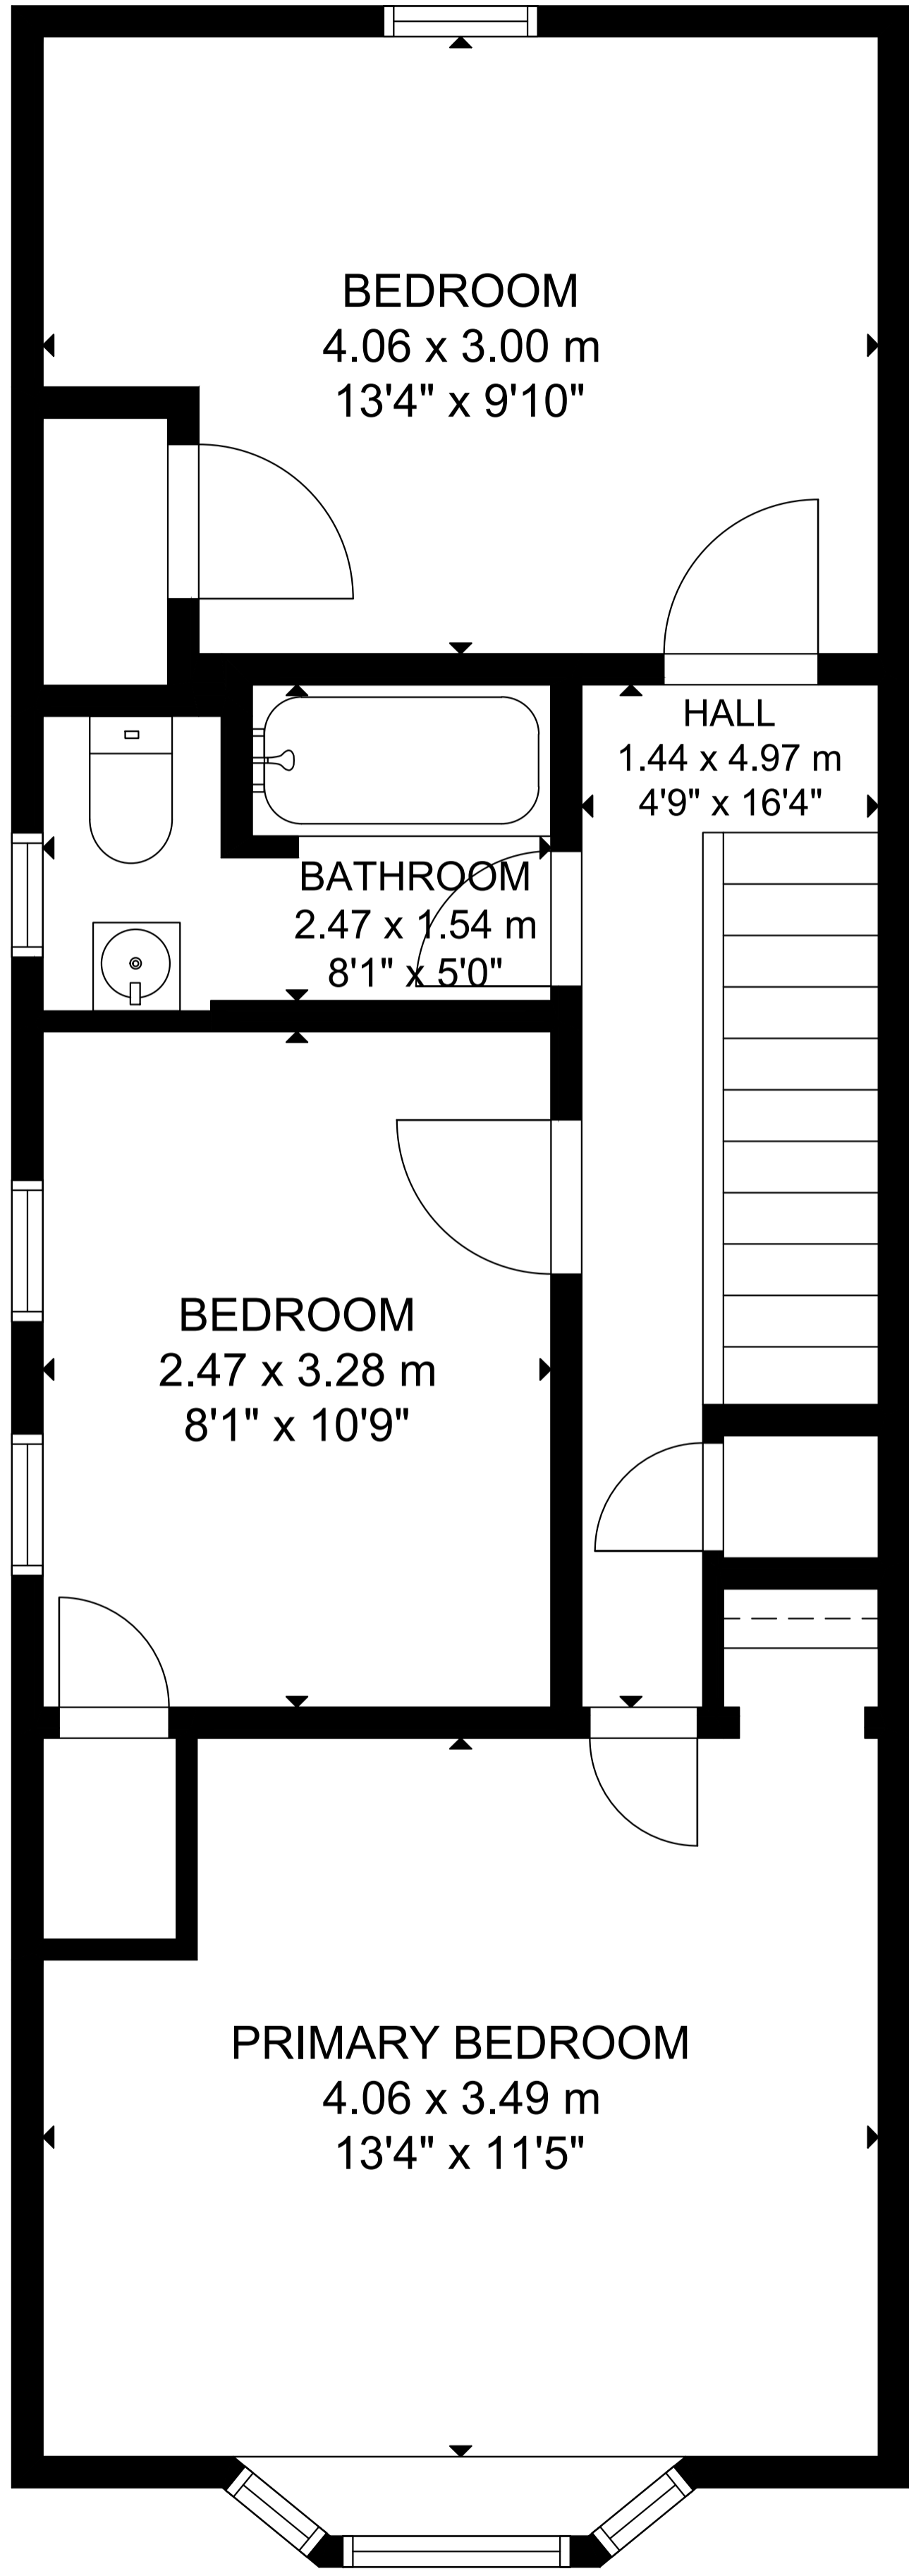

72 Highfield Road

LOWER LEVEL

MAIN FLOOR

SECOND FLOOR

GROSS INTERNAL AREA
LOWER LEVEL: 41 m²/436 sq ft, MAIN FLOOR: 42 m²/449 sq ft
SECOND FLOOR: 48 m²/521 sq ft
TOTAL: 131 m²/1,406 sq ft
SIZE AND DIMENSIONS ARE APPROXIMATE, ACTUAL MAY VARY.