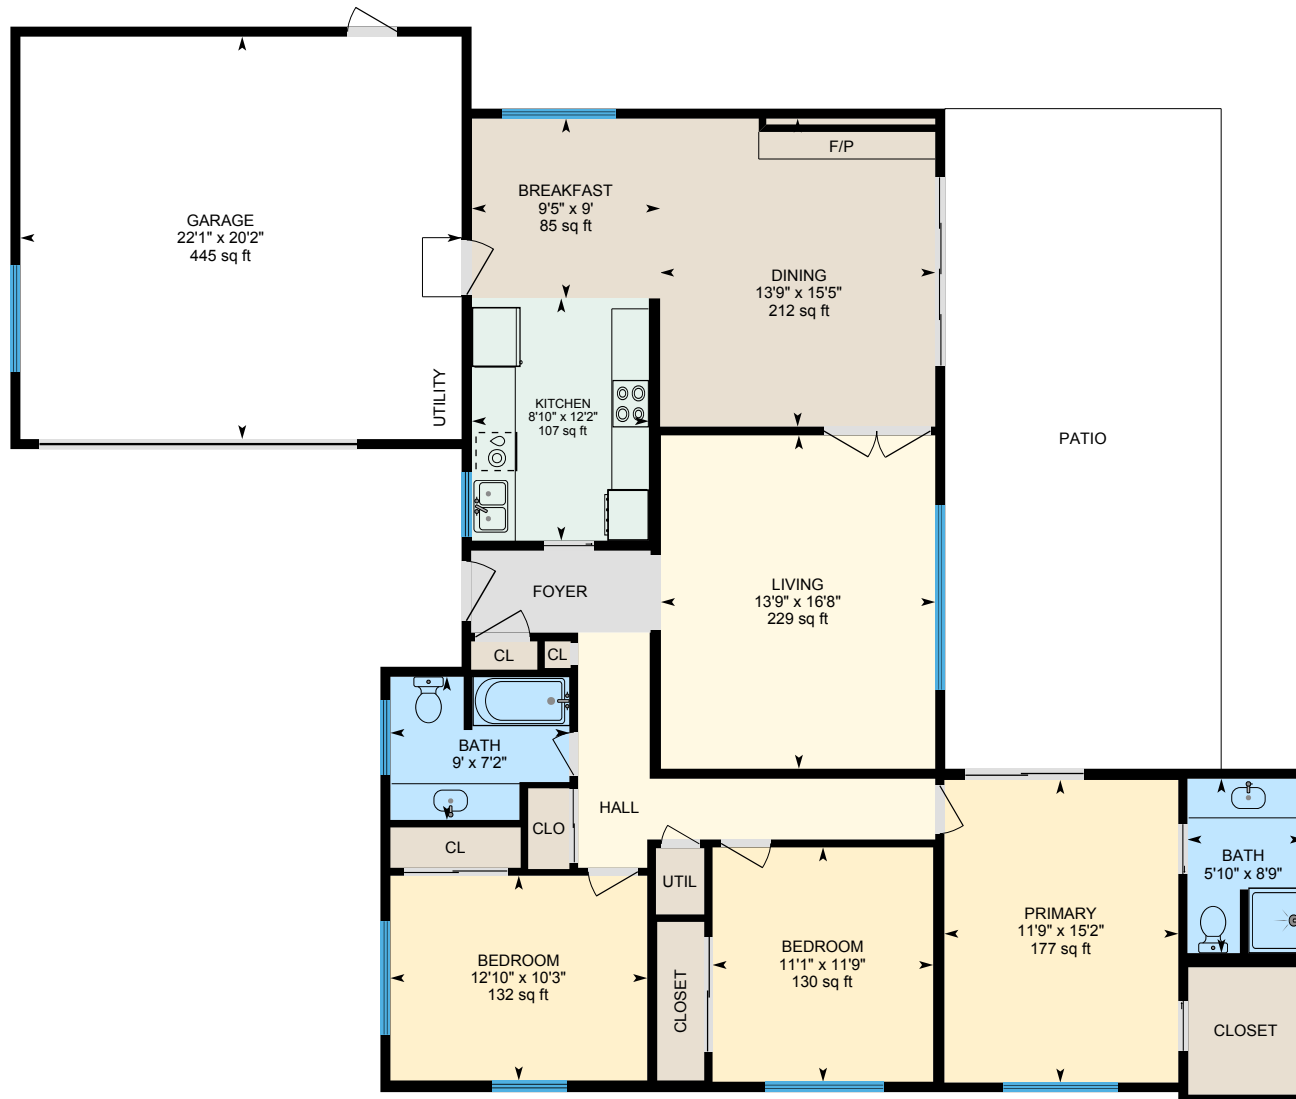

2612 Sunrise Ave, Modesto, CA

Main Floor Finished Area 1578.78 sq ft
Unfinished Area 479.88 sq ft

PREPARED: 2023/12/07