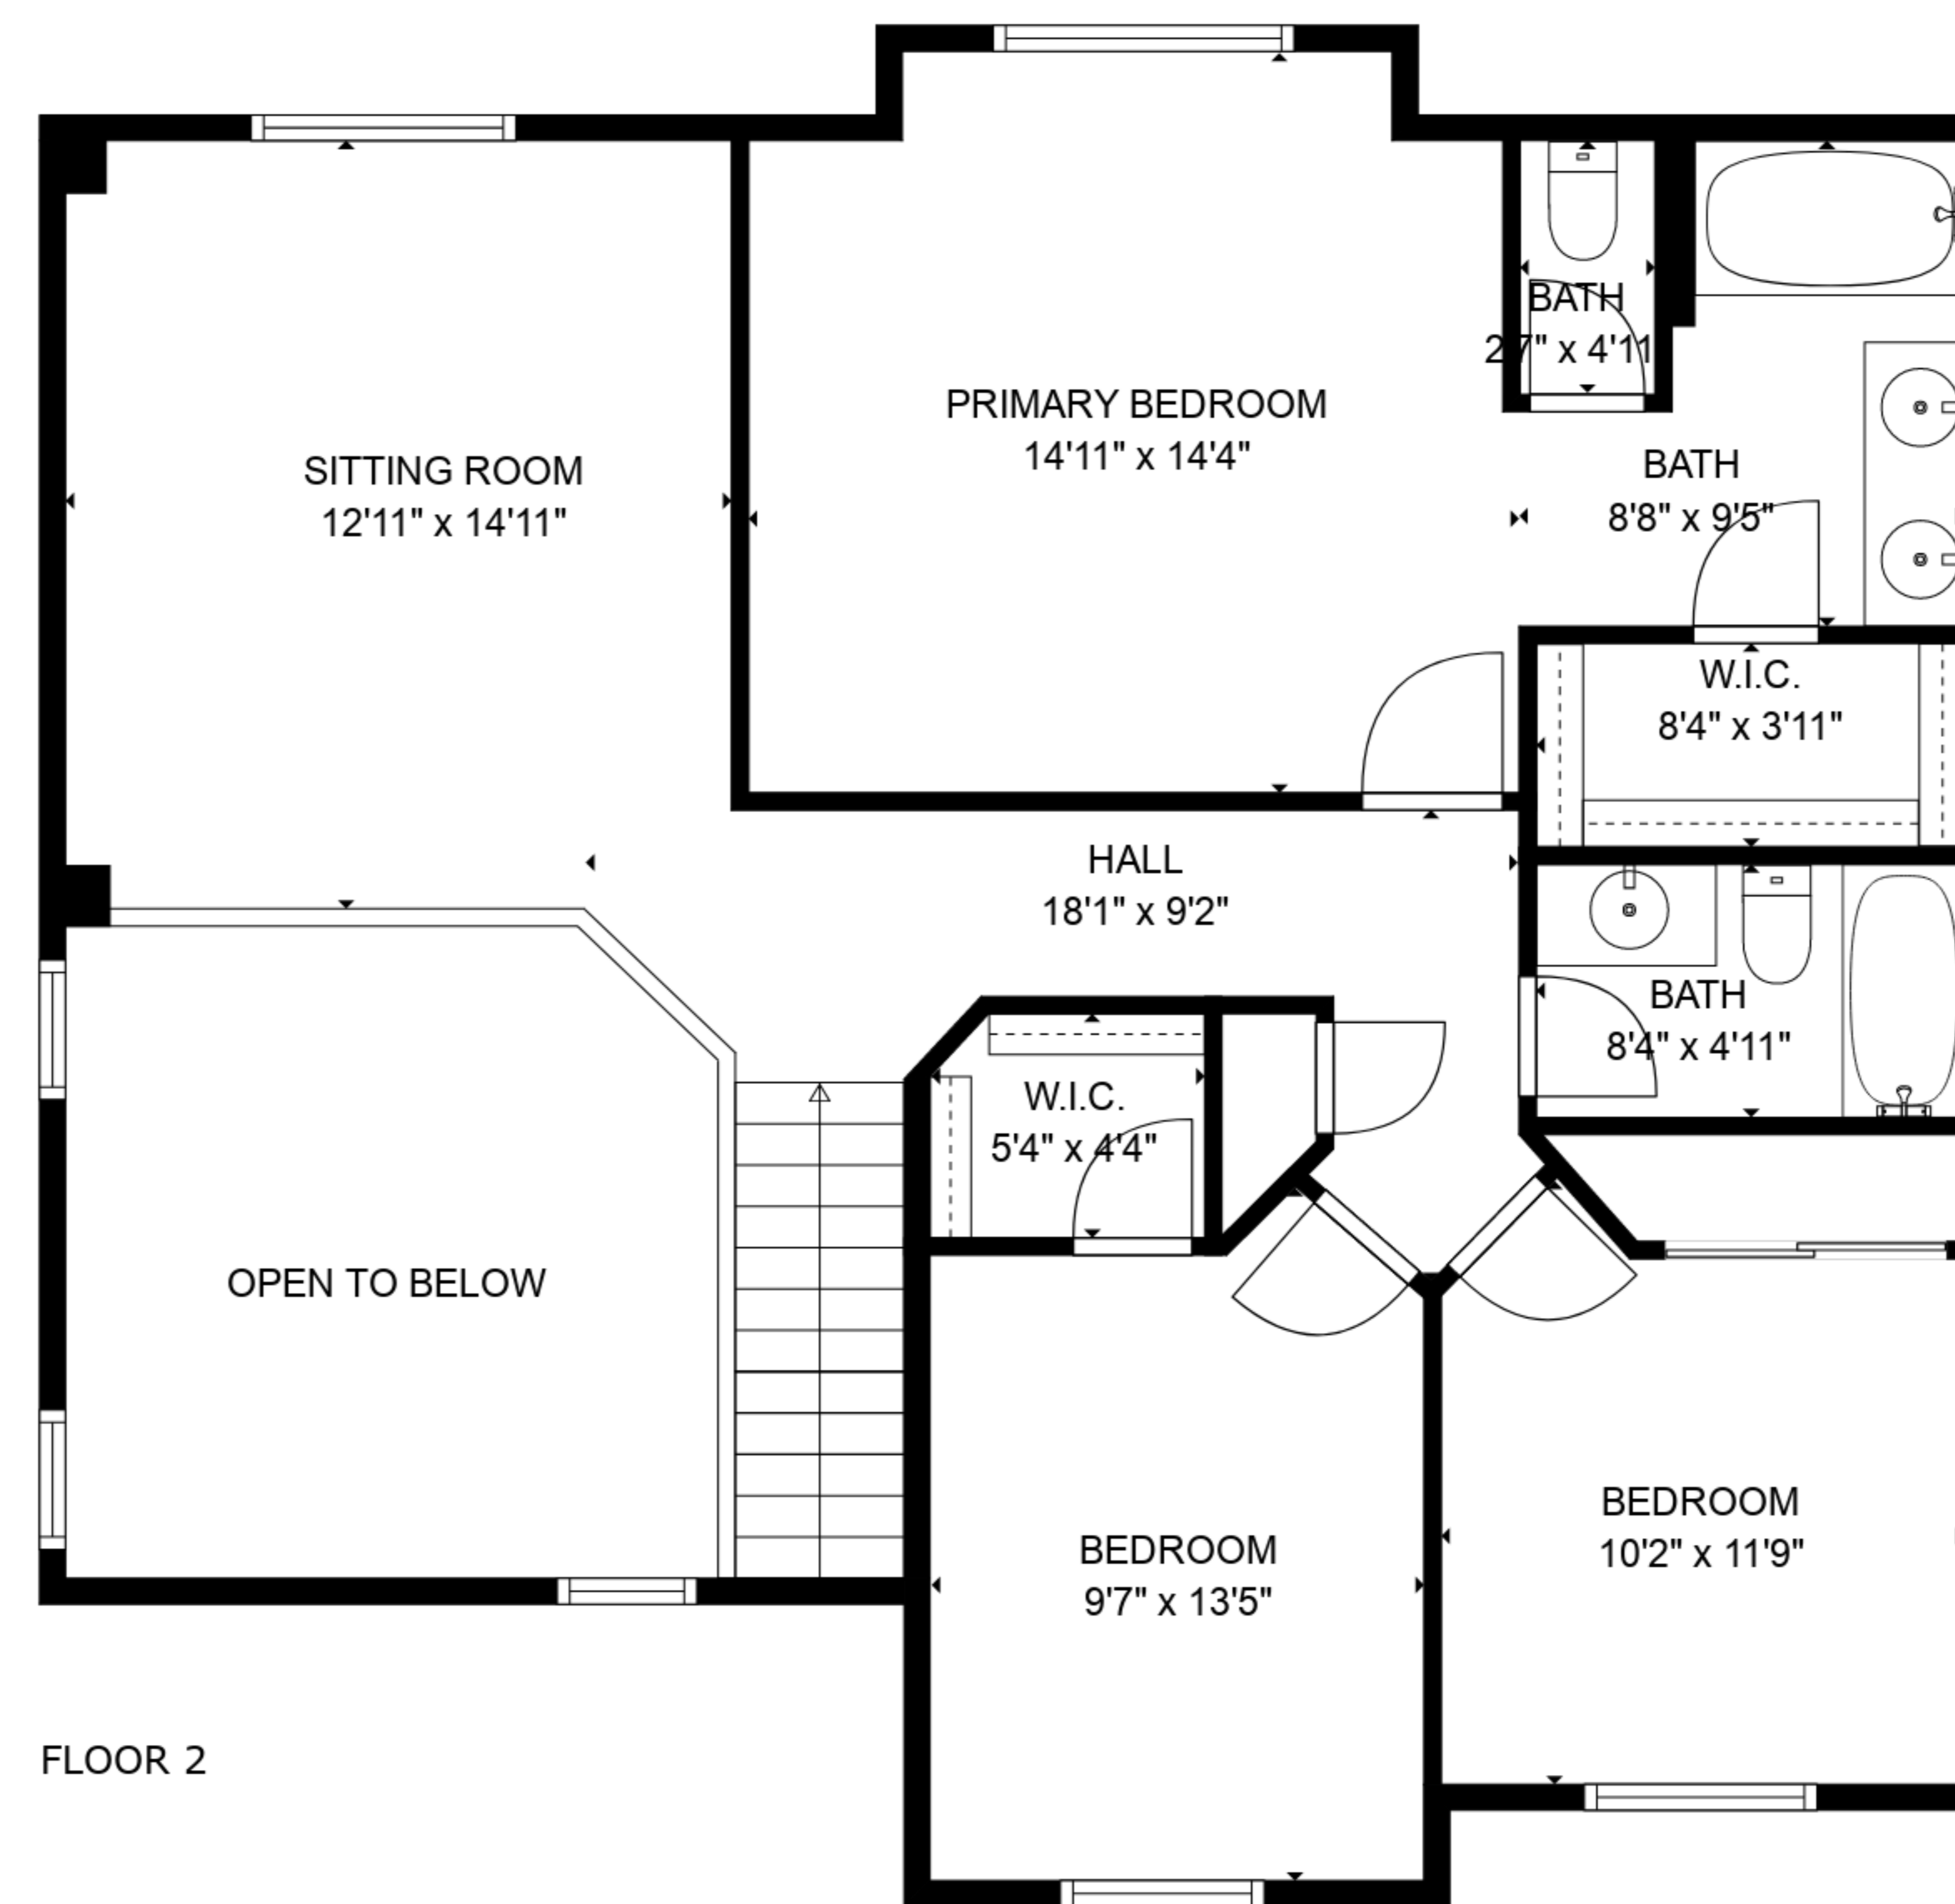

**TOTAL: 1778 sq. ft**

FLOOR 1: 790 sq. ft, FLOOR 2: 988 sq. ft

EXCLUDED AREAS: GARAGE: 417 sq. ft, OPEN TO BELOW: 157 sq. ft

SIZES AND DIMENSIONS ARE APPROXIMATE, ACTUAL MAY VARY.

**TOTAL: 1778 sq. ft**

FLOOR 1: 790 sq. ft, FLOOR 2: 988 sq. ft

EXCLUDED AREAS: GARAGE: 417 sq. ft, OPEN TO BELOW: 157 sq. ft

SIZES AND DIMENSIONS ARE APPROXIMATE, ACTUAL MAY VARY.

**TOTAL: 1778 sq. ft**

FLOOR 1: 790 sq. ft, FLOOR 2: 988 sq. ft

EXCLUDED AREAS: GARAGE: 417 sq. ft, OPEN TO BELOW: 157 sq. ft

SIZES AND DIMENSIONS ARE APPROXIMATE, ACTUAL MAY VARY.