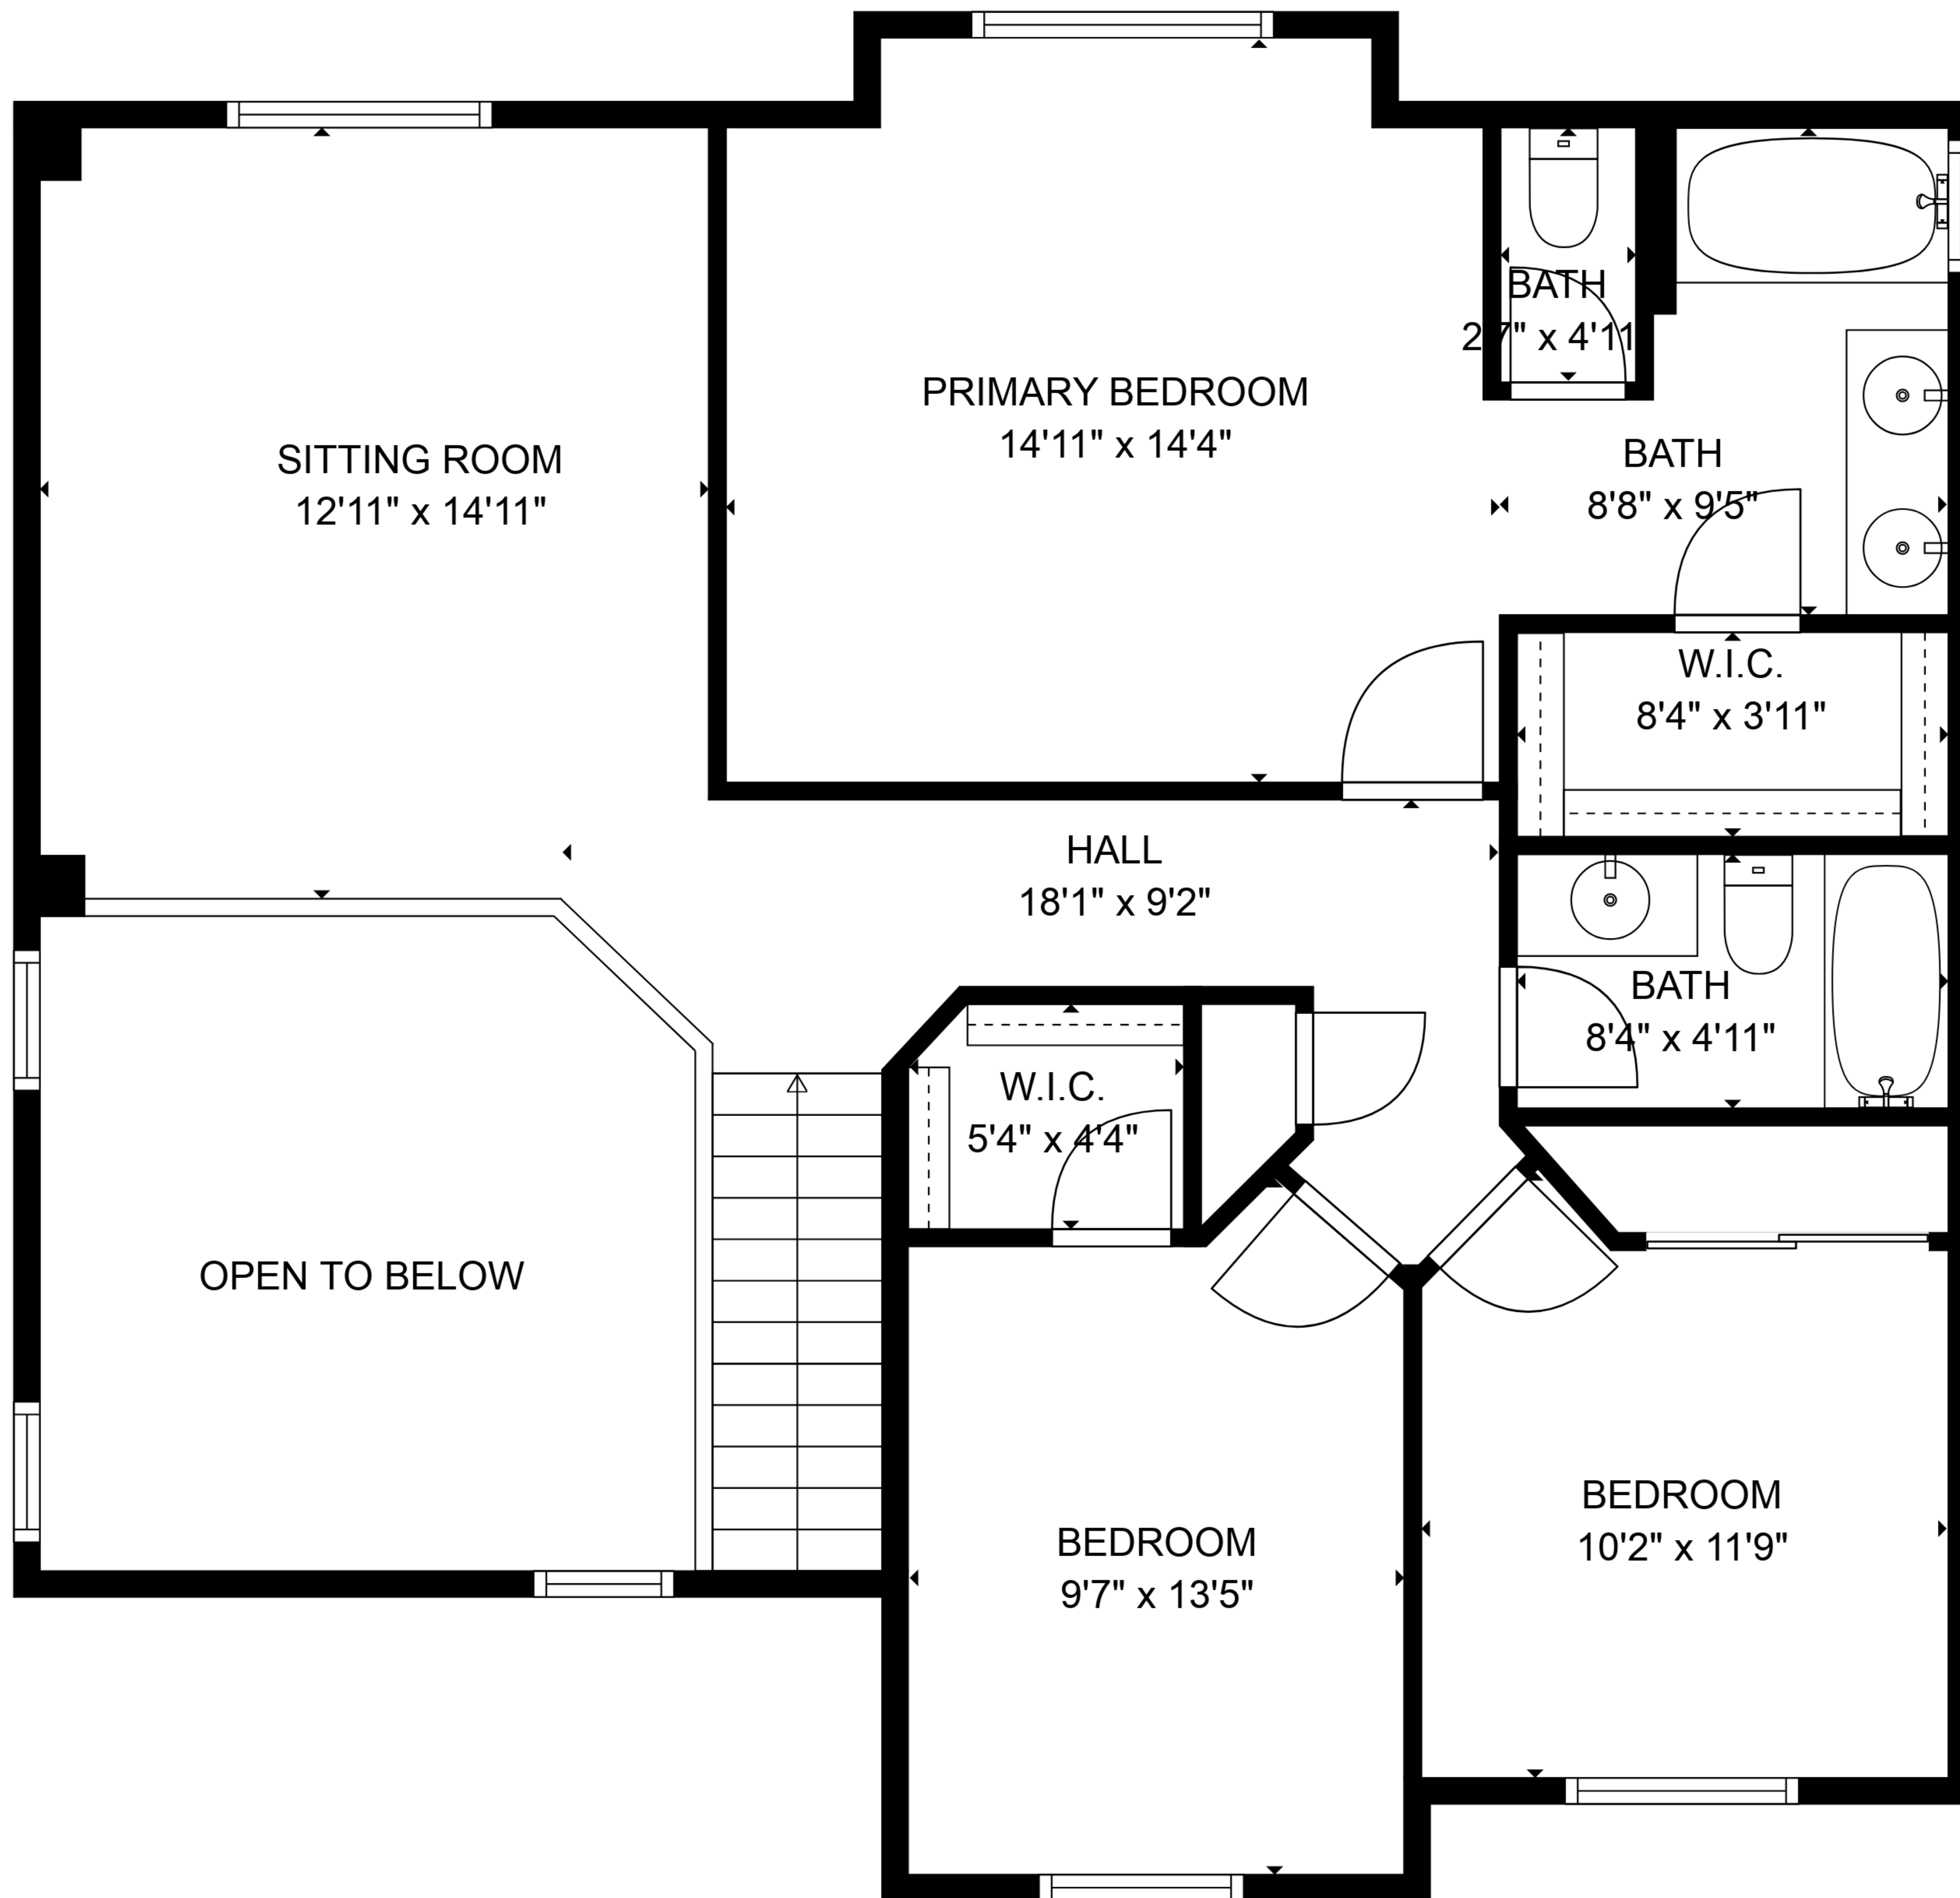

**TOTAL: 1778 sq. ft**

FLOOR 1: 790 sq. ft, FLOOR 2: 988 sq. ft

EXCLUDED AREAS: GARAGE: 417 sq. ft, OPEN TO BELOW: 157 sq. ft

SIZES AND DIMENSIONS ARE APPROXIMATE, ACTUAL MAY VARY.

**TOTAL: 1778 sq. ft**

FLOOR 1: 790 sq. ft, FLOOR 2: 988 sq. ft

EXCLUDED AREAS: GARAGE: 417 sq. ft, OPEN TO BELOW: 157 sq. ft

SIZES AND DIMENSIONS ARE APPROXIMATE, ACTUAL MAY VARY.

**TOTAL: 1778 sq. ft**

FLOOR 1: 790 sq. ft, FLOOR 2: 988 sq. ft

EXCLUDED AREAS: GARAGE: 417 sq. ft, OPEN TO BELOW: 157 sq. ft

SIZES AND DIMENSIONS ARE APPROXIMATE, ACTUAL MAY VARY.