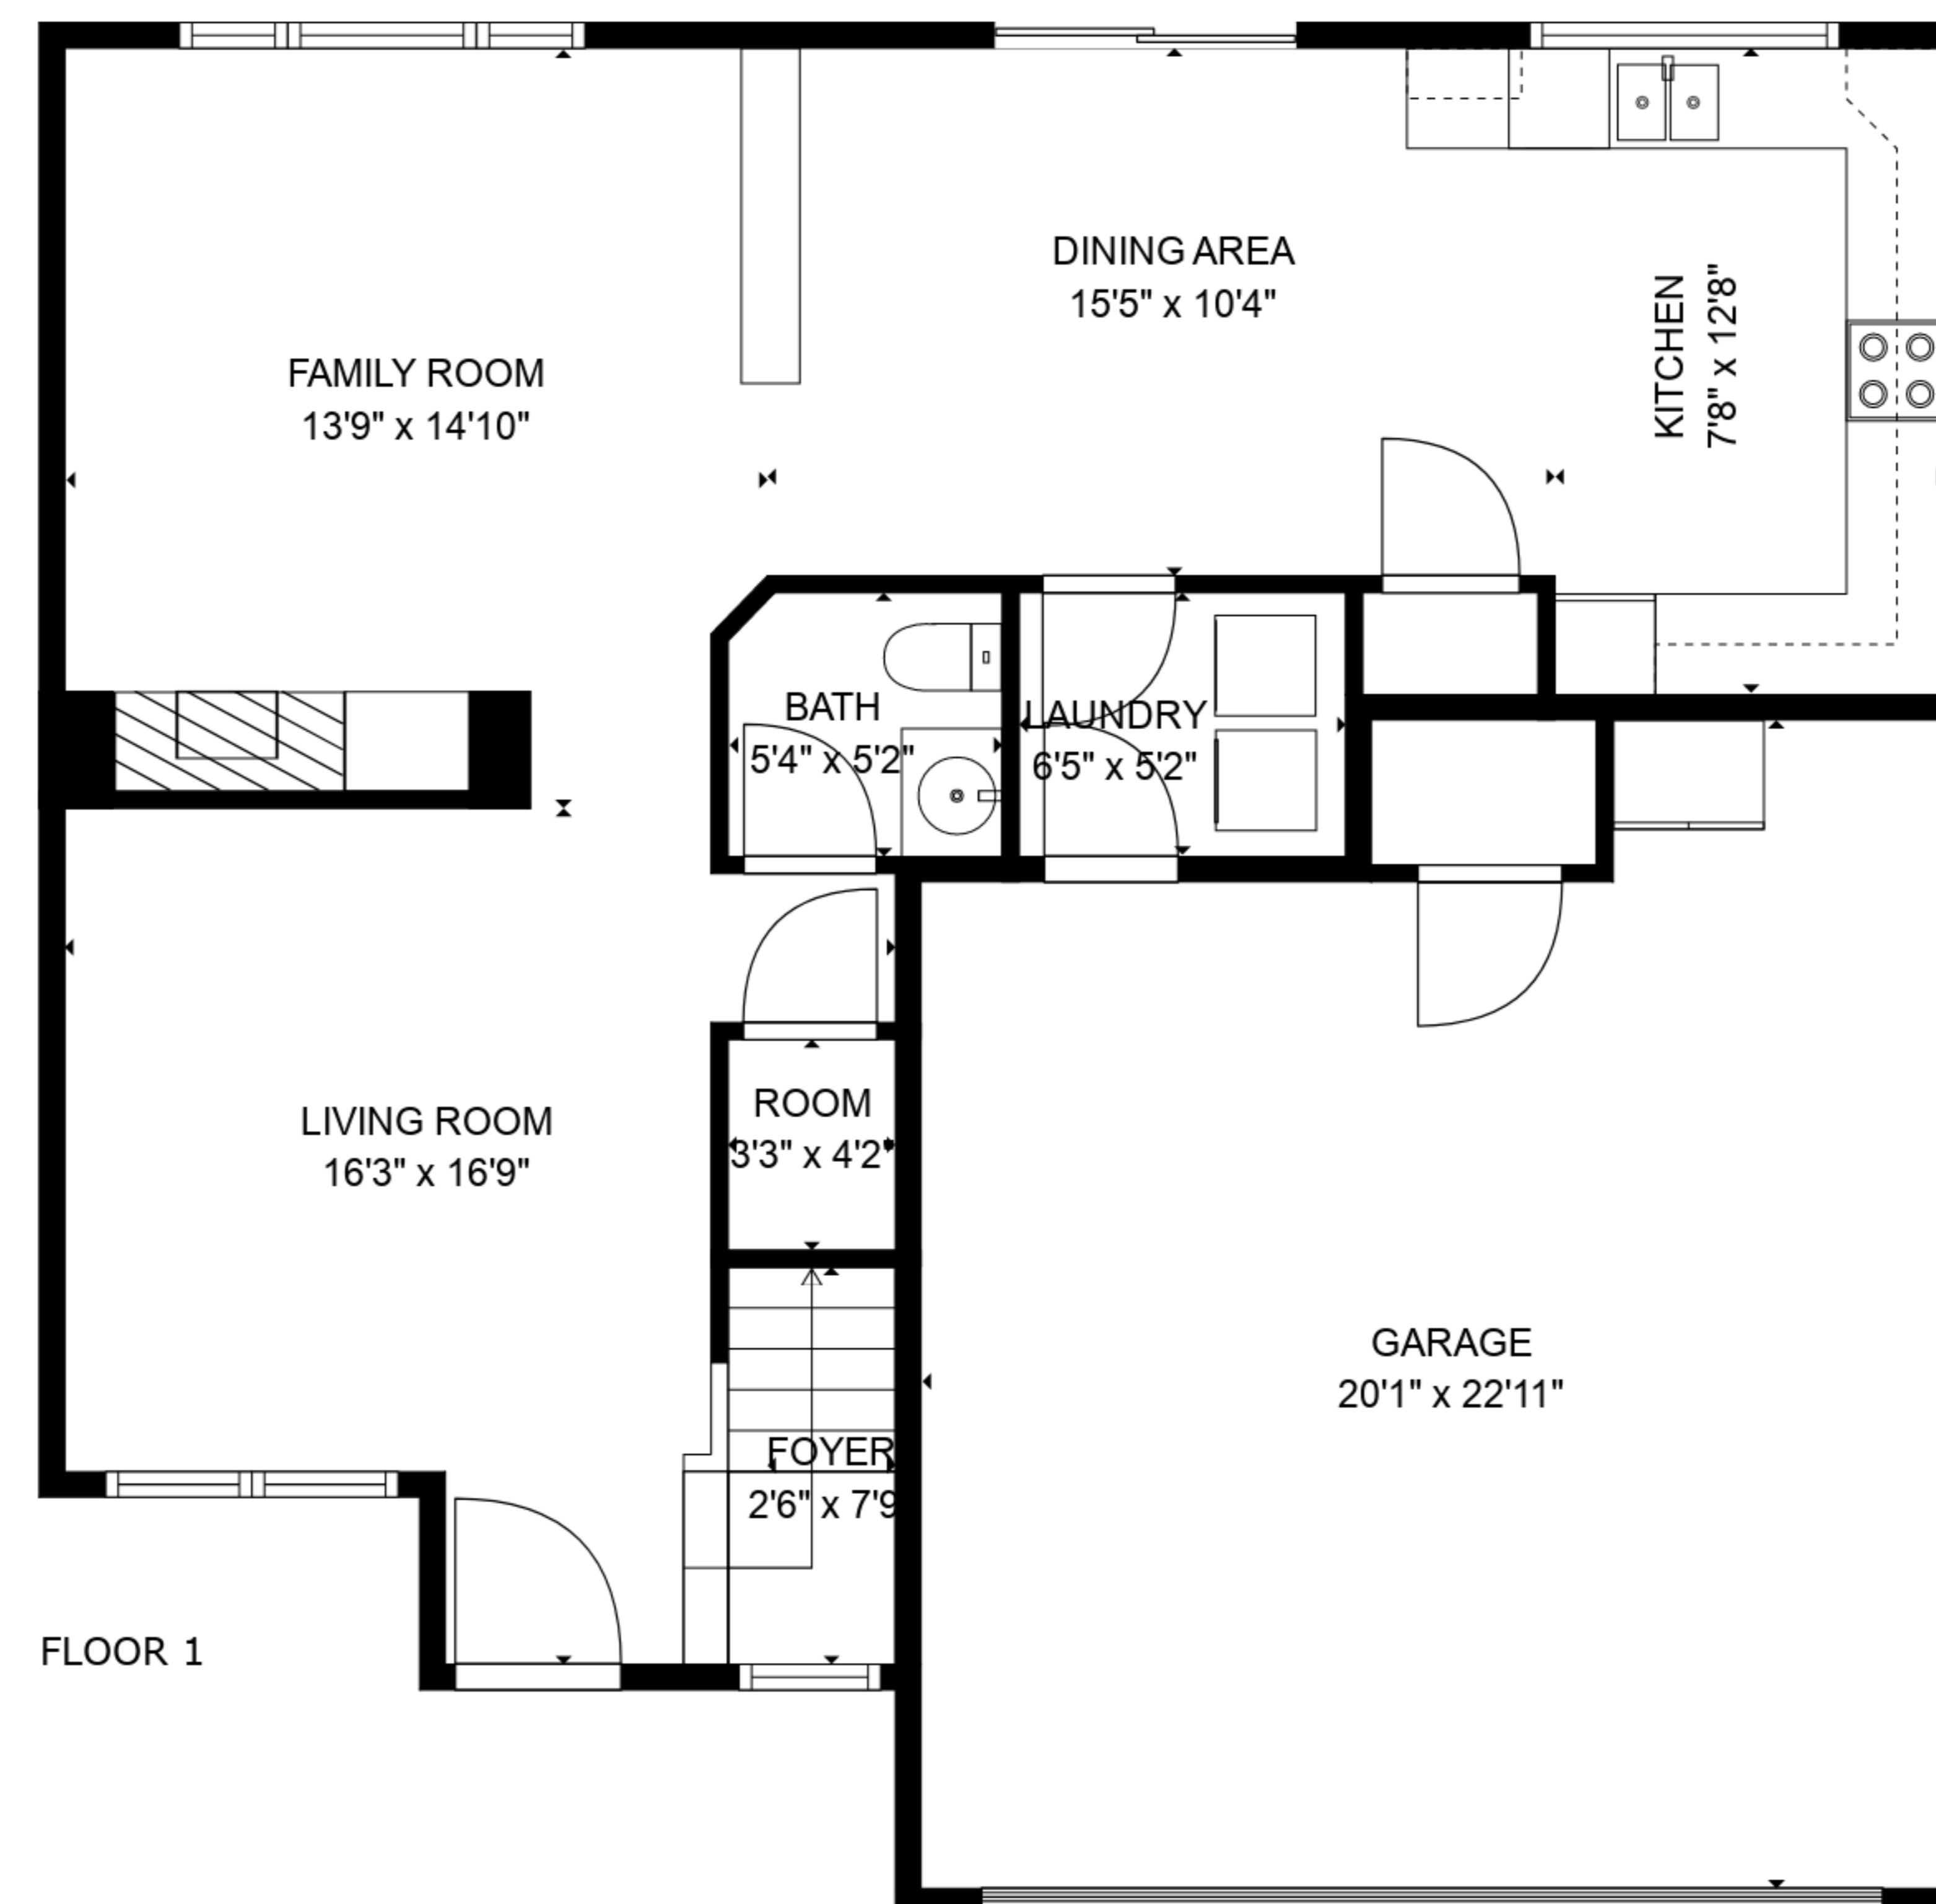

**TOTAL: 1778 sq. ft**

FLOOR 1: 790 sq. ft, FLOOR 2: 988 sq. ft

EXCLUDED AREAS: GARAGE: 417 sq. ft, OPEN TO BELOW: 157 sq. ft

SIZES AND DIMENSIONS ARE APPROXIMATE, ACTUAL MAY VARY.

**TOTAL: 1778 sq. ft**

FLOOR 1: 790 sq. ft, FLOOR 2: 988 sq. ft

EXCLUDED AREAS: GARAGE: 417 sq. ft, OPEN TO BELOW: 157 sq. ft

SIZES AND DIMENSIONS ARE APPROXIMATE, ACTUAL MAY VARY.

**TOTAL: 1778 sq. ft**

FLOOR 1: 790 sq. ft, FLOOR 2: 988 sq. ft

EXCLUDED AREAS: GARAGE: 417 sq. ft, OPEN TO BELOW: 157 sq. ft

SIZES AND DIMENSIONS ARE APPROXIMATE, ACTUAL MAY VARY.