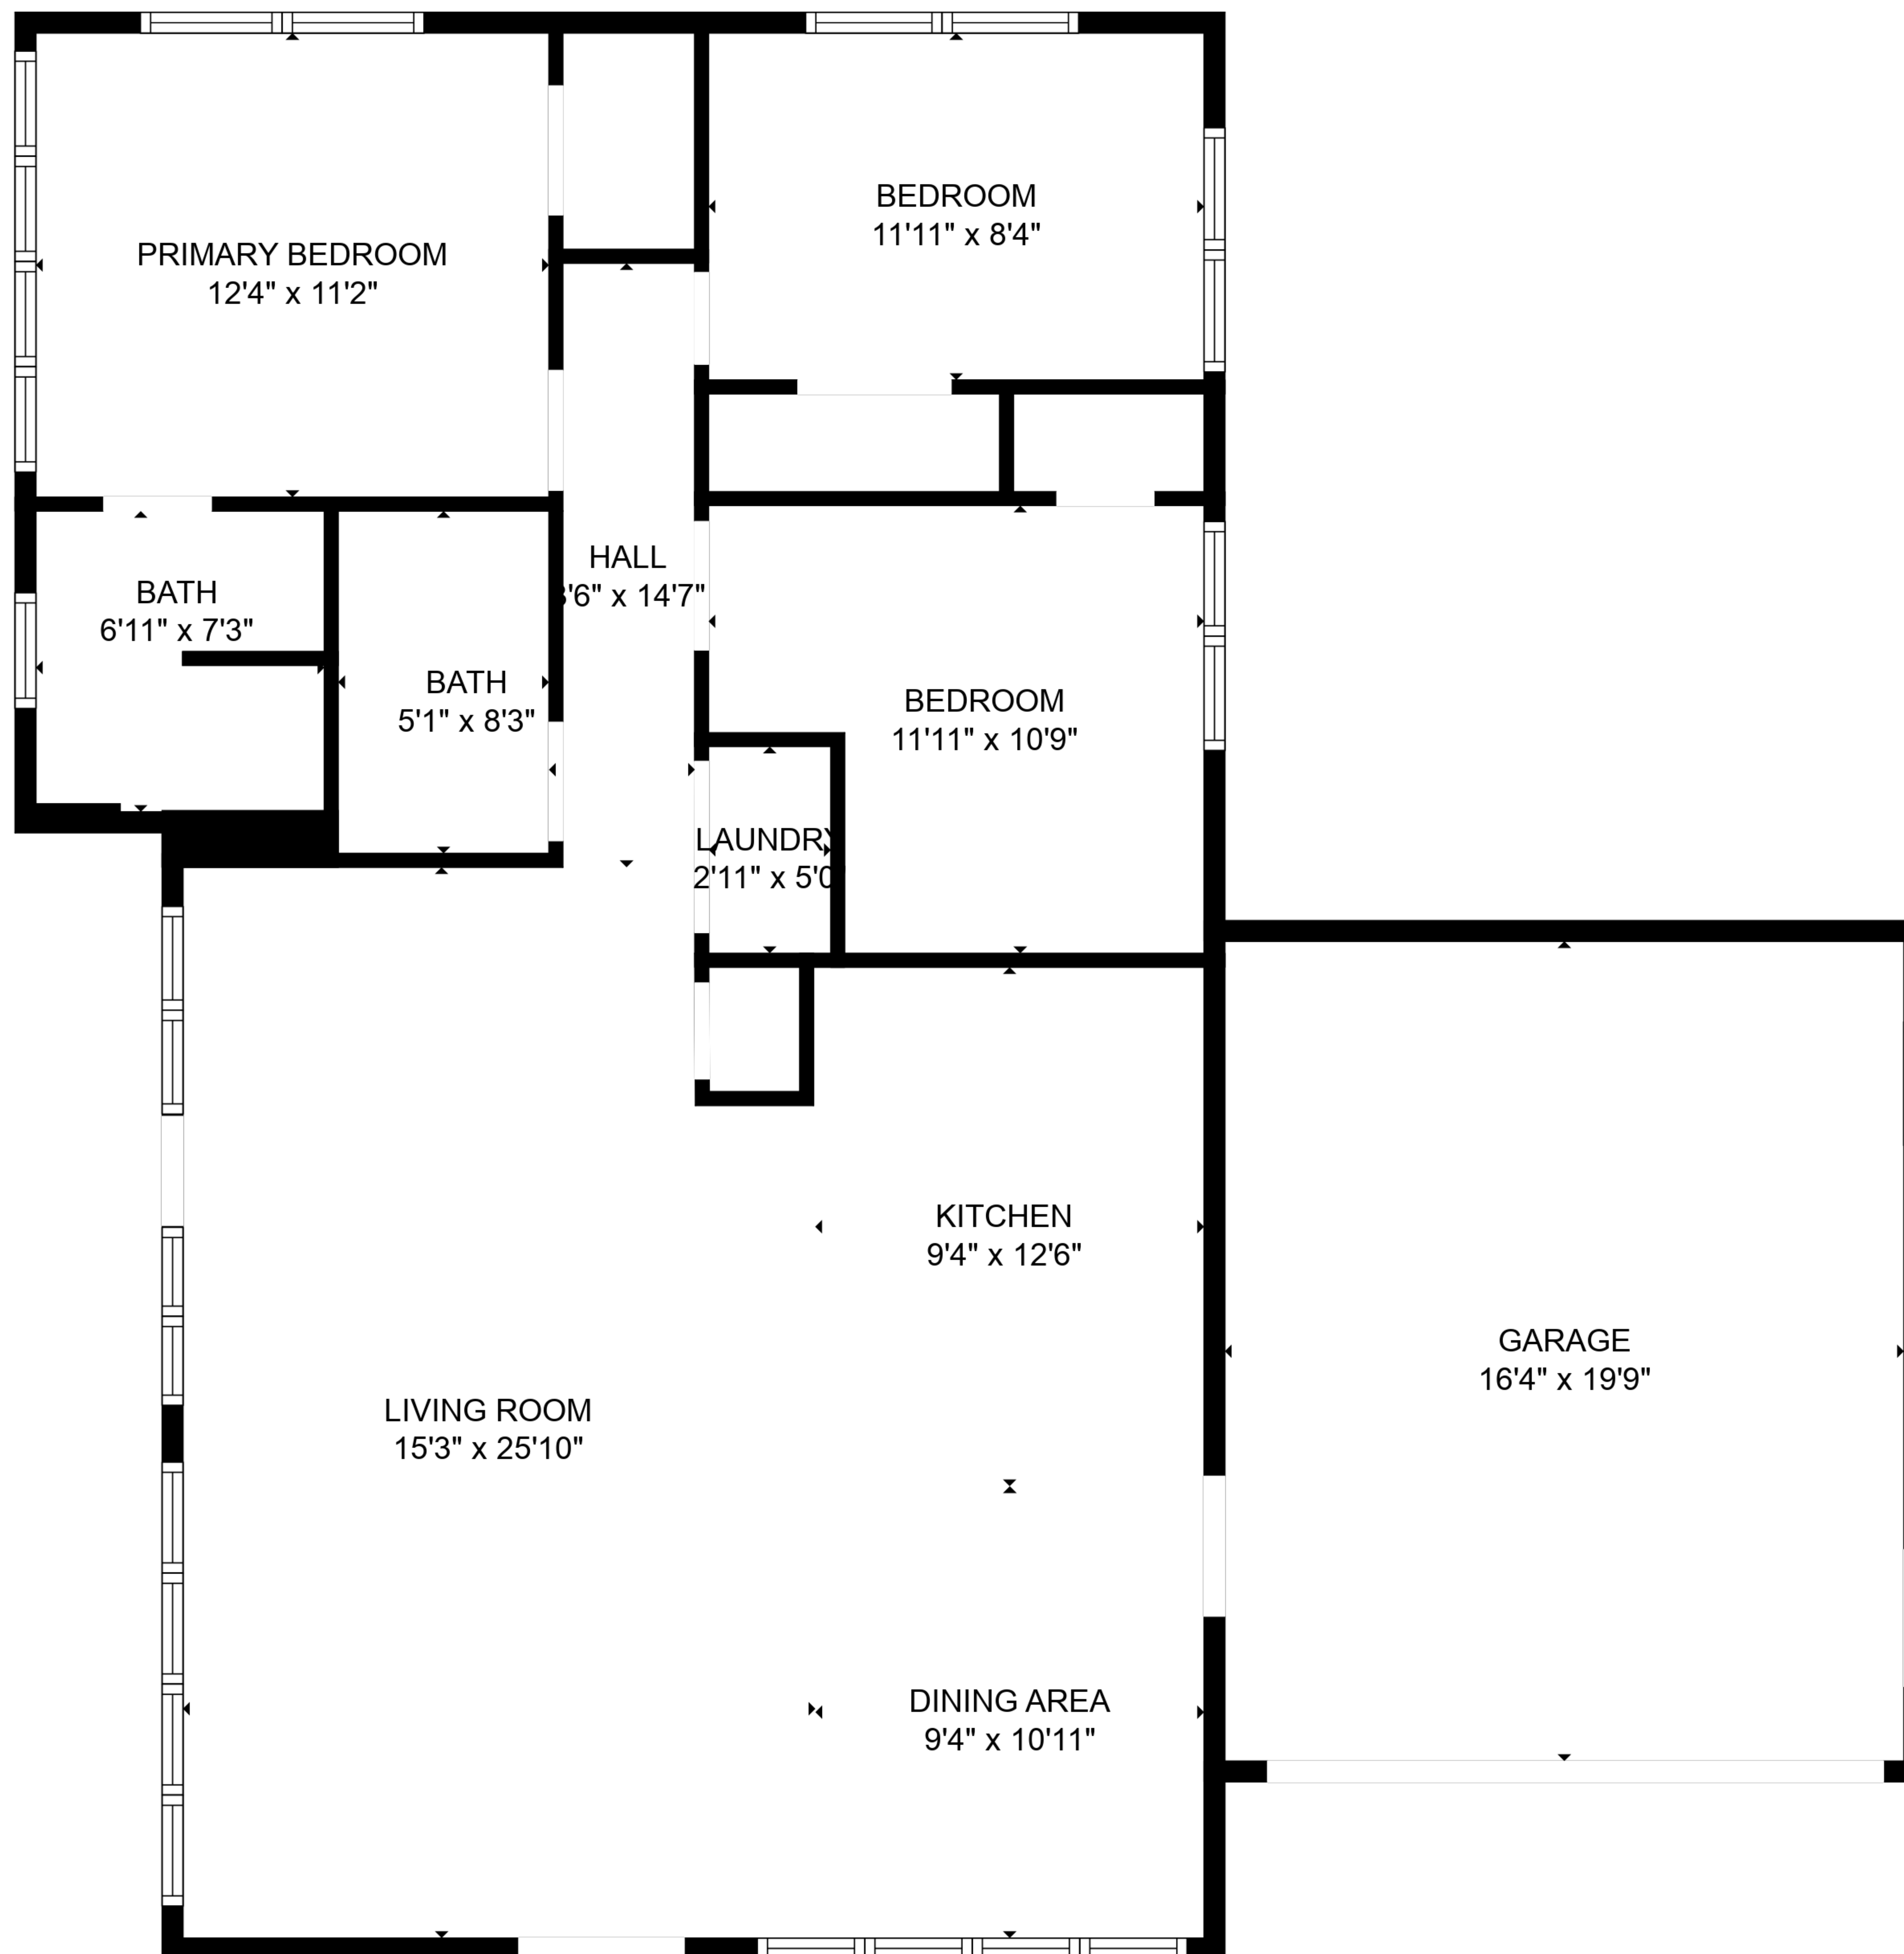

**TOTAL: 1197 sq. ft**  
FLOOR 1: 1197 sq. ft  
EXCLUDED AREAS: GARAGE: 323 sq. ft

**TOTAL: 1197 sq. ft**  
FLOOR 1: 1197 sq. ft  
EXCLUDED AREAS: GARAGE: 323 sq. ft