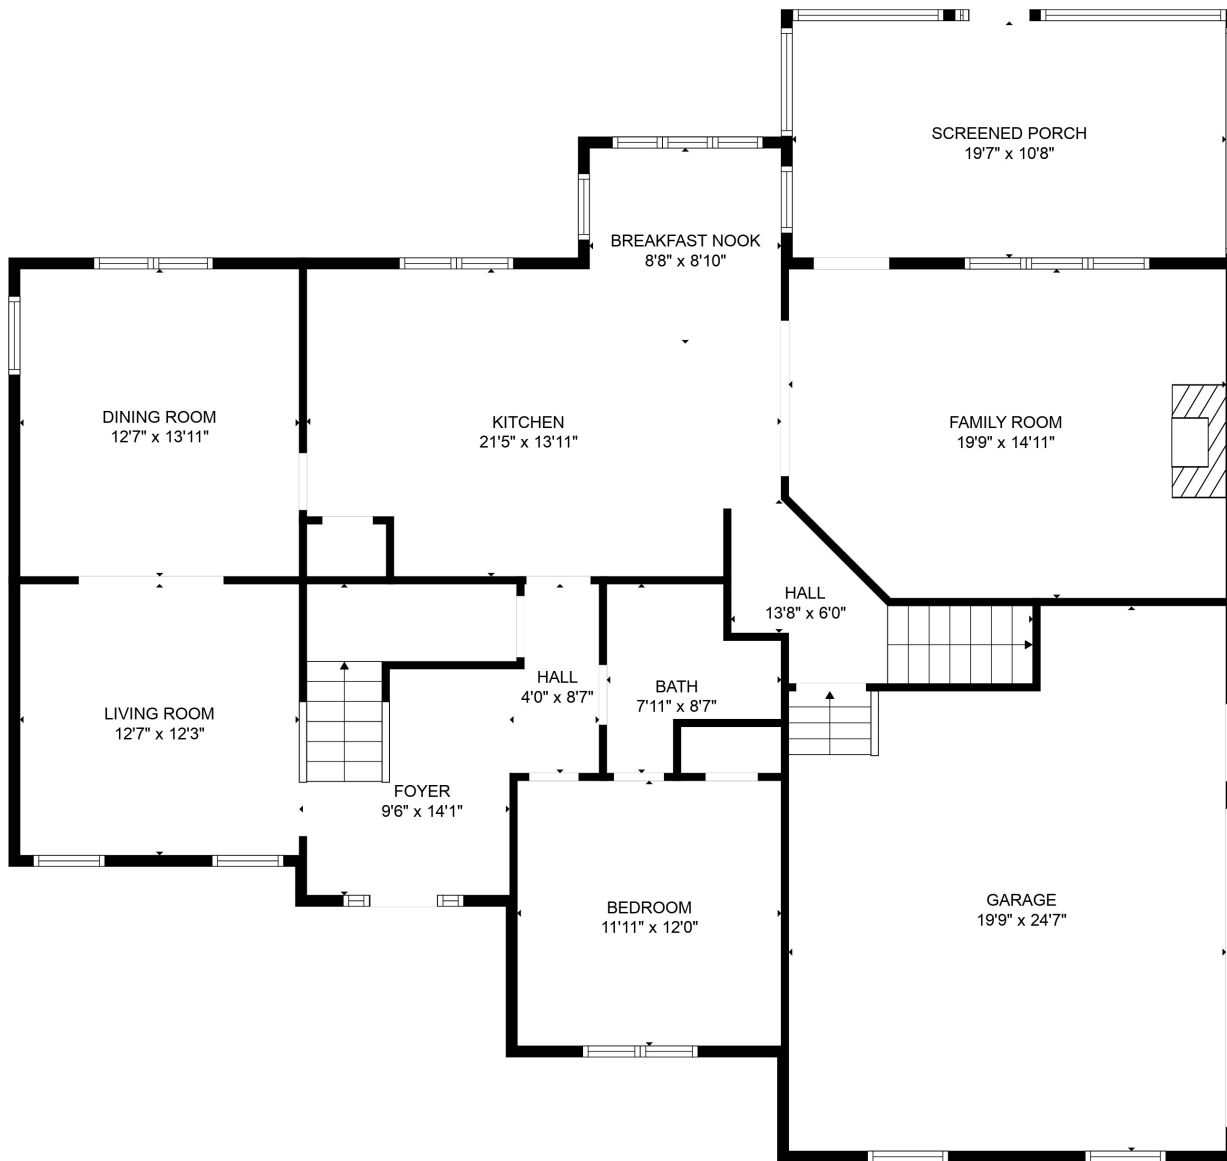

Total scanned area: 4184 sq. ft

SIZES AND DIMENSIONS ARE APPROXIMATE. ACTUAL MAY VARY.

Total scanned area: 4184 sq. ft

SIZES AND DIMENSIONS ARE APPROXIMATE. ACTUAL MAY VARY.

Total scanned area: 4184 sq. ft

SIZES AND DIMENSIONS ARE APPROXIMATE. ACTUAL MAY VARY.