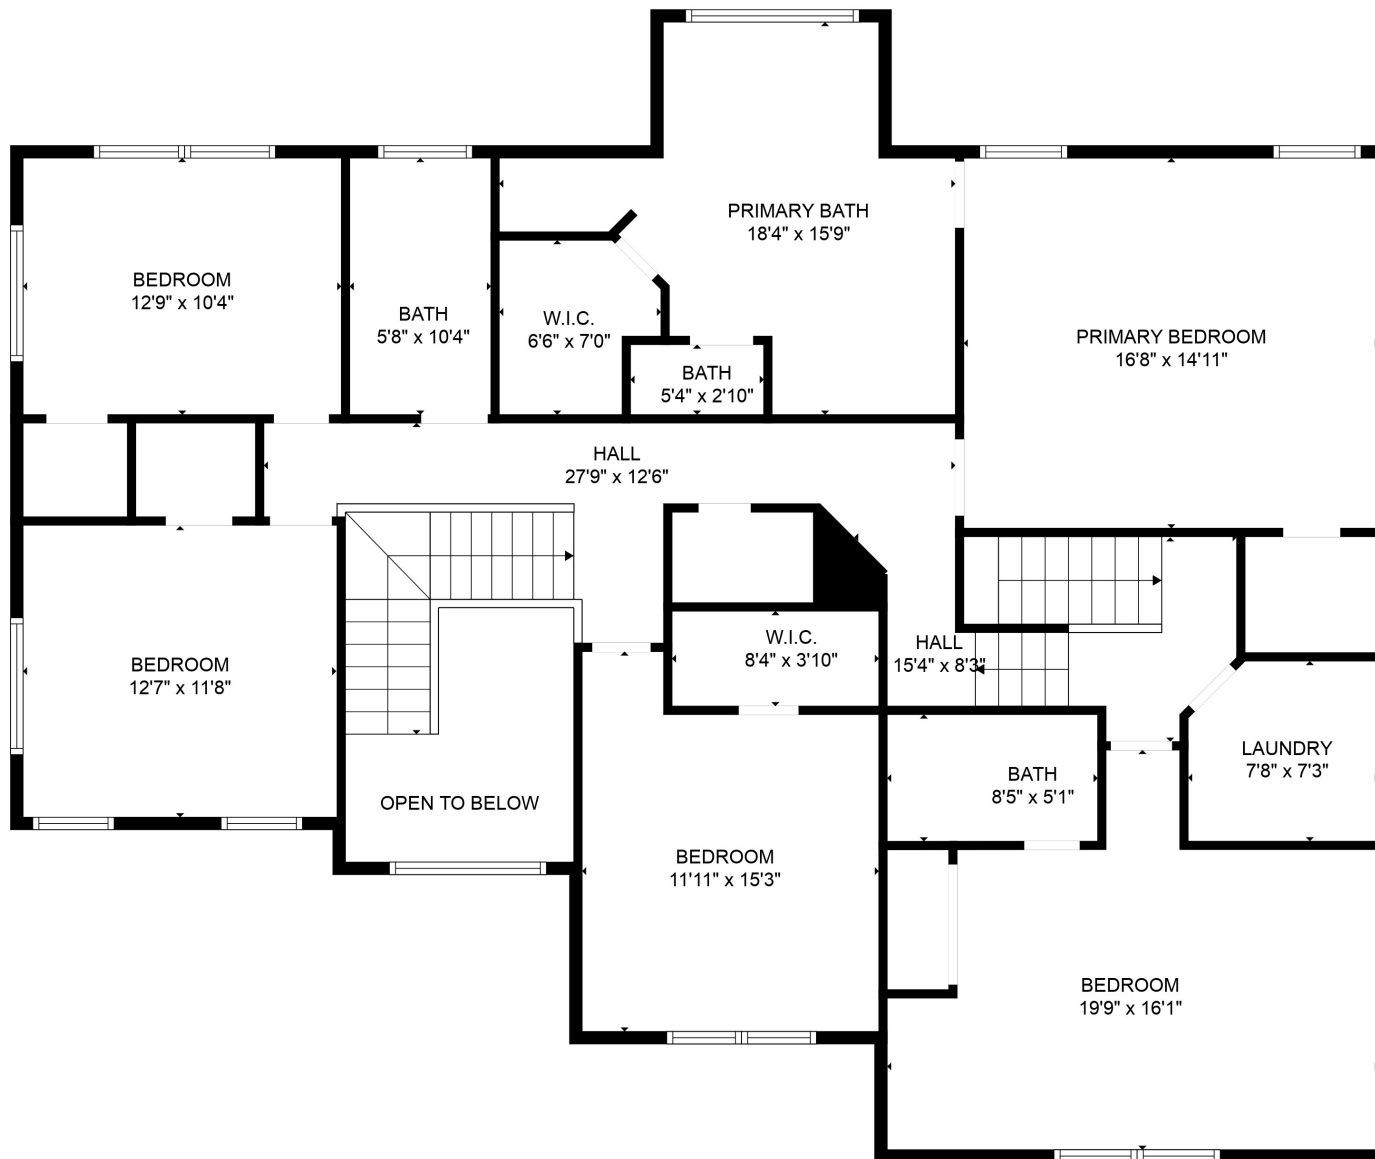

Total scanned area: 4184 sq. ft

SIZES AND DIMENSIONS ARE APPROXIMATE. ACTUAL MAY VARY.

Total scanned area: 4184 sq. ft

SIZES AND DIMENSIONS ARE APPROXIMATE. ACTUAL MAY VARY.

Total scanned area: 4184 sq. ft

SIZES AND DIMENSIONS ARE APPROXIMATE. ACTUAL MAY VARY.