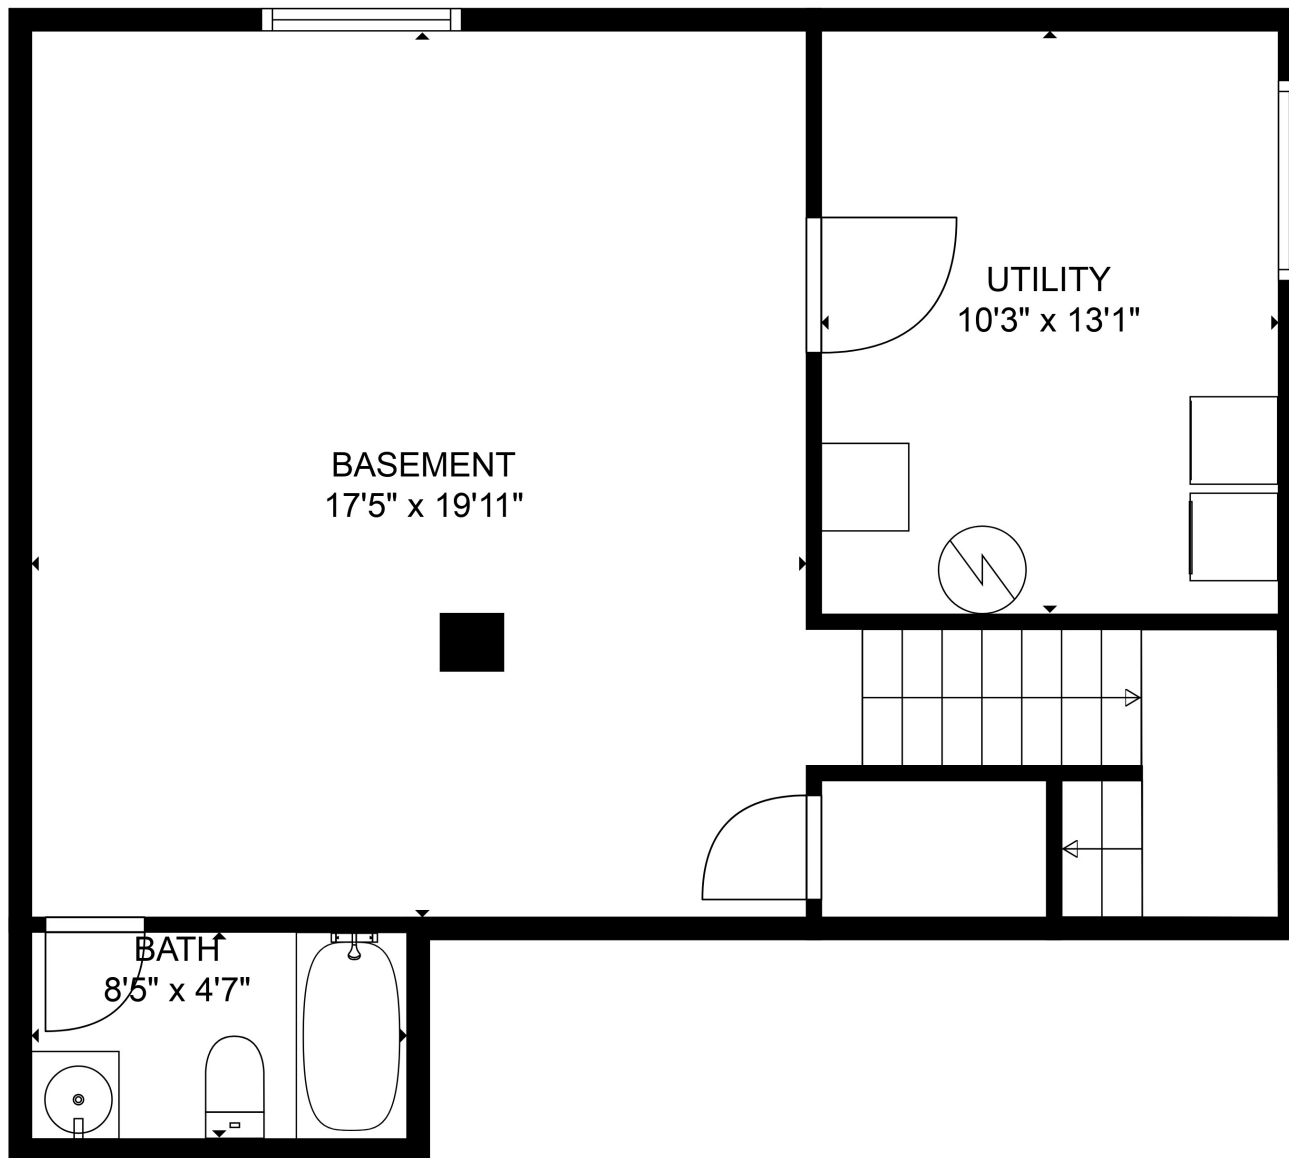

FLOOR 2

FLOOR 3

FLOOR 1

**TOTAL: 1798 sq. ft**

Below Ground: 467 sq. ft, FLOOR 2: 645 sq. ft, FLOOR 3: 686 sq. ft

EXCLUDED AREAS: UTILITY: 135 sq. ft, GARAGE: 370 sq. ft

MEASUREMENTS ARE CALCULATED BY CUBICASA TECHNOLOGY. DEEMED HIGHLY RELIABLE BUT NOT GUARANTEED.

**TOTAL: 1798 sq. ft**

Below Ground: 467 sq. ft, FLOOR 2: 645 sq. ft, FLOOR 3: 686 sq. ft

EXCLUDED AREAS: UTILITY: 135 sq. ft, GARAGE: 370 sq. ft

MEASUREMENTS ARE CALCULATED BY CUBICASA TECHNOLOGY. DEEMED HIGHLY RELIABLE BUT NOT GUARANTEED.