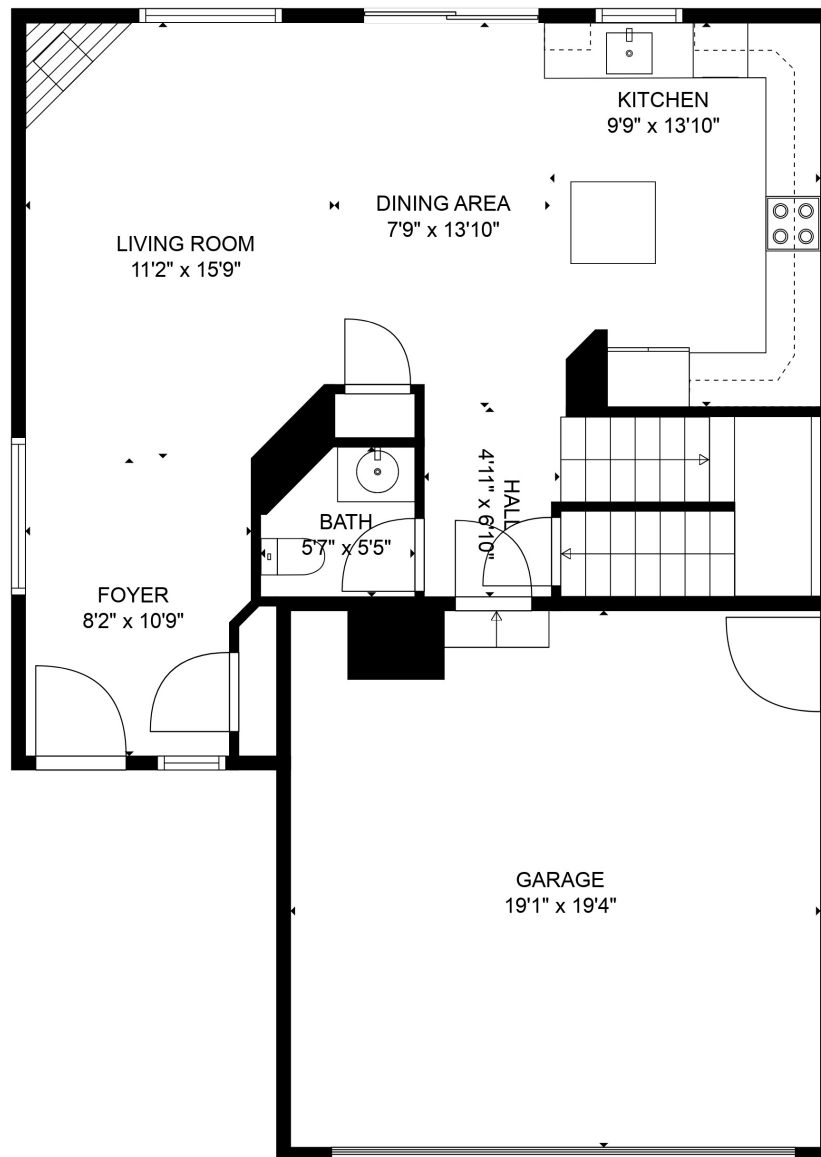

FLOOR 2

FLOOR 3

FLOOR 1

**TOTAL: 1798 sq. ft**

Below Ground: 467 sq. ft, FLOOR 2: 645 sq. ft, FLOOR 3: 686 sq. ft

EXCLUDED AREAS: UTILITY: 135 sq. ft, GARAGE: 370 sq. ft

MEASUREMENTS ARE CALCULATED BY CUBICASA TECHNOLOGY. DEEMED HIGHLY RELIABLE BUT NOT GUARANTEED.

**TOTAL: 1798 sq. ft**

Below Ground: 467 sq. ft, FLOOR 2: 645 sq. ft, FLOOR 3: 686 sq. ft

EXCLUDED AREAS: UTILITY: 135 sq. ft, GARAGE: 370 sq. ft

MEASUREMENTS ARE CALCULATED BY CUBICASA TECHNOLOGY. DEEMED HIGHLY RELIABLE BUT NOT GUARANTEED.