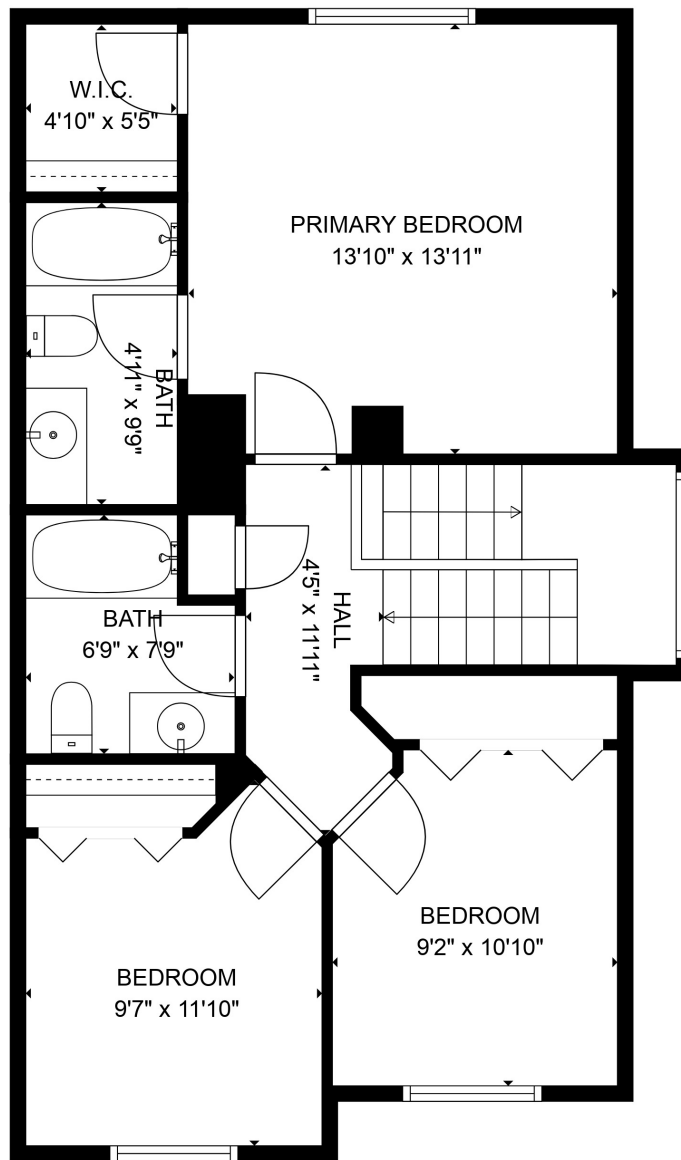

FLOOR 2

FLOOR 3

FLOOR 1

**TOTAL: 1798 sq. ft**

Below Ground: 467 sq. ft, FLOOR 2: 645 sq. ft, FLOOR 3: 686 sq. ft

EXCLUDED AREAS: UTILITY: 135 sq. ft, GARAGE: 370 sq. ft

MEASUREMENTS ARE CALCULATED BY CUBICASA TECHNOLOGY. DEEMED HIGHLY RELIABLE BUT NOT GUARANTEED.

**TOTAL: 1798 sq. ft**

Below Ground: 467 sq. ft, FLOOR 2: 645 sq. ft, FLOOR 3: 686 sq. ft

EXCLUDED AREAS: UTILITY: 135 sq. ft, GARAGE: 370 sq. ft

MEASUREMENTS ARE CALCULATED BY CUBICASA TECHNOLOGY. DEEMED HIGHLY RELIABLE BUT NOT GUARANTEED.