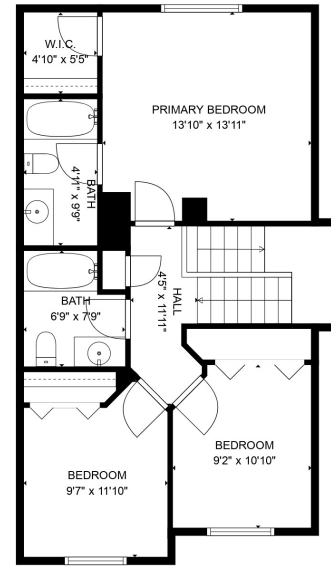

FLOOR 2

FLOOR 3

FLOOR 1

**TOTAL: 1798 sq. ft**

Below Ground: 467 sq. ft, FLOOR 2: 645 sq. ft, FLOOR 3: 686 sq. ft

EXCLUDED AREAS: UTILITY: 135 sq. ft, GARAGE: 370 sq. ft

MEASUREMENTS ARE CALCULATED BY CUBICASA TECHNOLOGY. DEEMED HIGHLY RELIABLE BUT NOT GUARANTEED.

**TOTAL: 1798 sq. ft**

Below Ground: 467 sq. ft, FLOOR 2: 645 sq. ft, FLOOR 3: 686 sq. ft

EXCLUDED AREAS: UTILITY: 135 sq. ft, GARAGE: 370 sq. ft

MEASUREMENTS ARE CALCULATED BY CUBICASA TECHNOLOGY. DEEMED HIGHLY RELIABLE BUT NOT GUARANTEED.