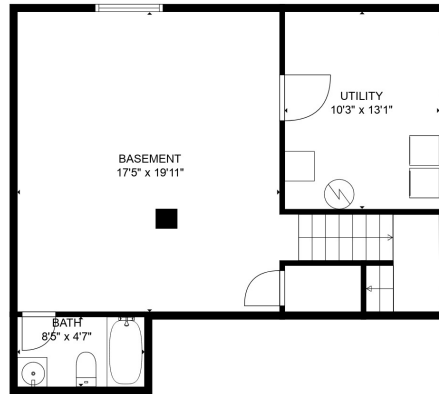

FLOOR 2

FLOOR 3

FLOOR 1

**TOTAL: 1798 sq. ft**

Below Ground: 467 sq. ft, FLOOR 2: 645 sq. ft, FLOOR 3: 686 sq. ft

EXCLUDED AREAS: UTILITY: 135 sq. ft, GARAGE: 370 sq. ft

MEASUREMENTS ARE CALCULATED BY CUBICASA TECHNOLOGY. DEEMED HIGHLY RELIABLE BUT NOT GUARANTEED.

**TOTAL: 1798 sq. ft**

Below Ground: 467 sq. ft, FLOOR 2: 645 sq. ft, FLOOR 3: 686 sq. ft

EXCLUDED AREAS: UTILITY: 135 sq. ft, GARAGE: 370 sq. ft

MEASUREMENTS ARE CALCULATED BY CUBICASA TECHNOLOGY. DEEMED HIGHLY RELIABLE BUT NOT GUARANTEED.