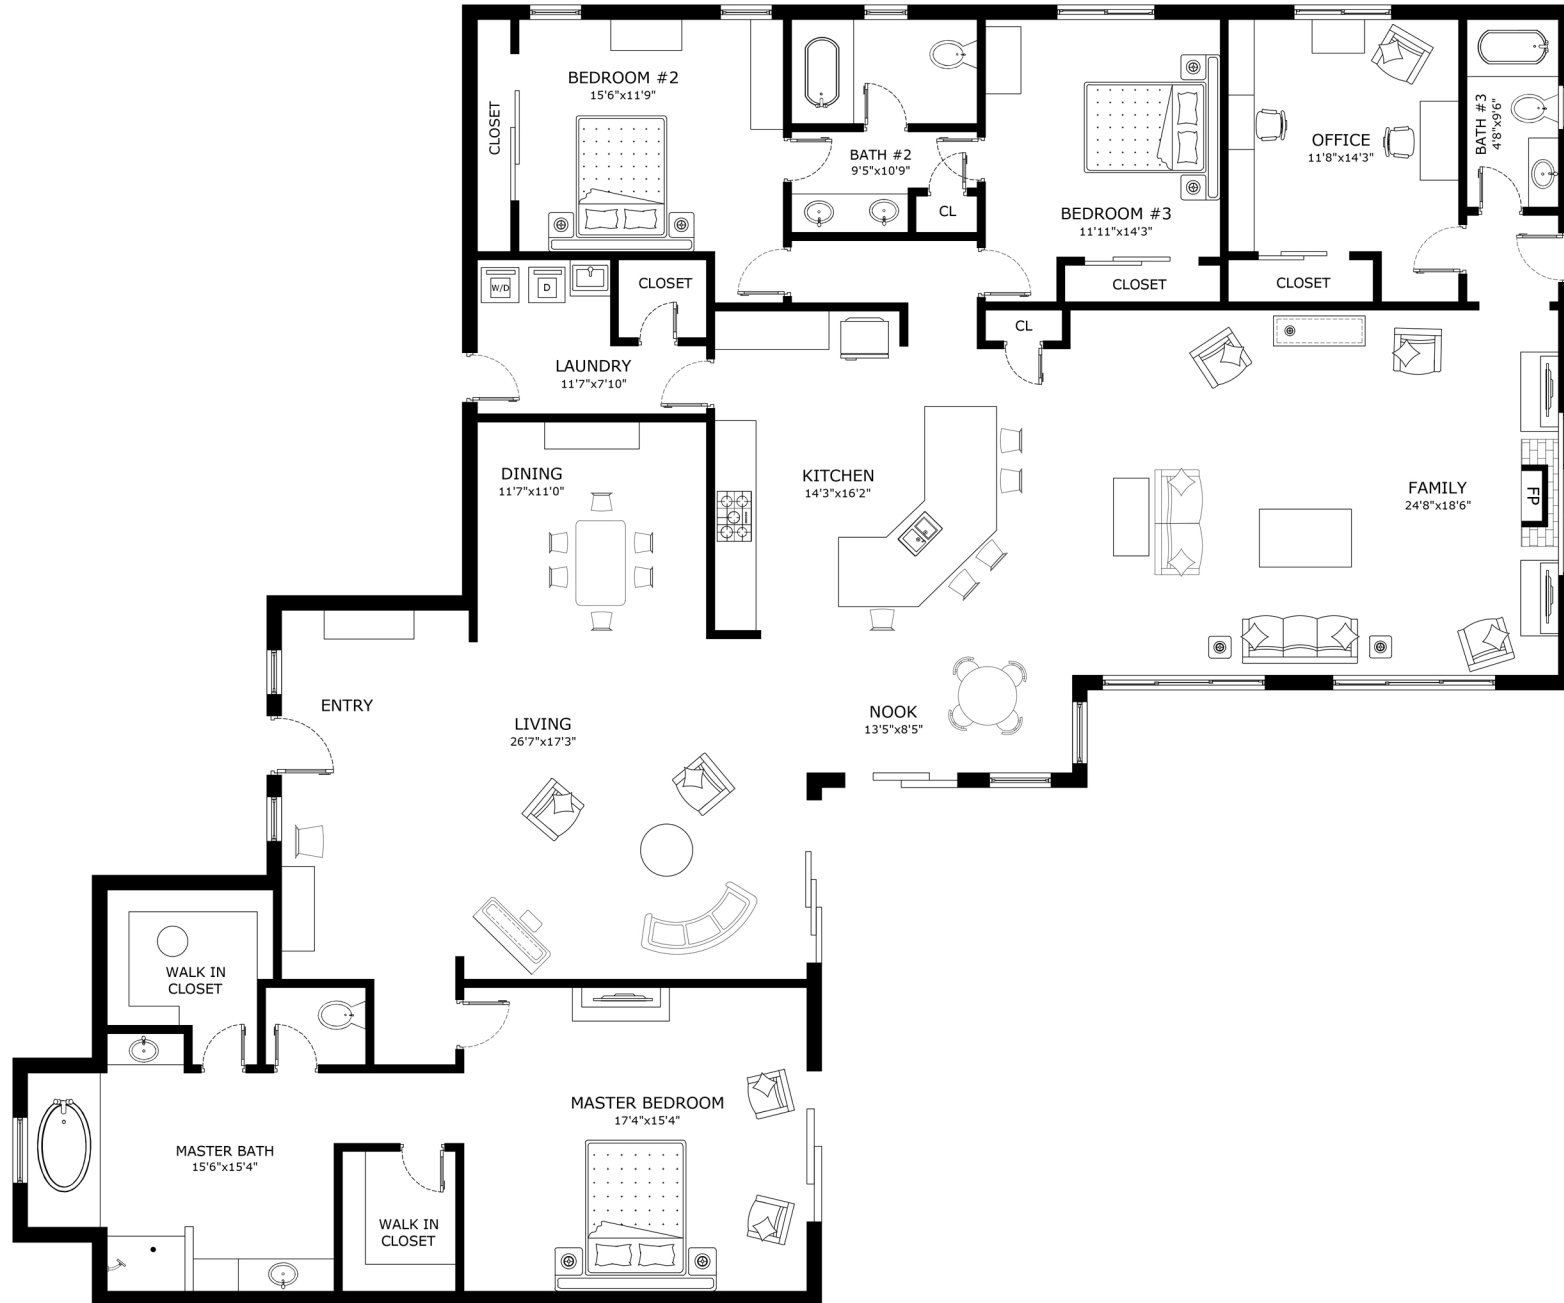

ADDRESS: 34352 N 99th St Scottsdale, AZ 85262.

# MAIN LEVEL

'This floor plan is for illustration purposes only and is not intended to provide precise layout or measurements of the home. Potential buyers should investigate these issues to their own satisfaction.'