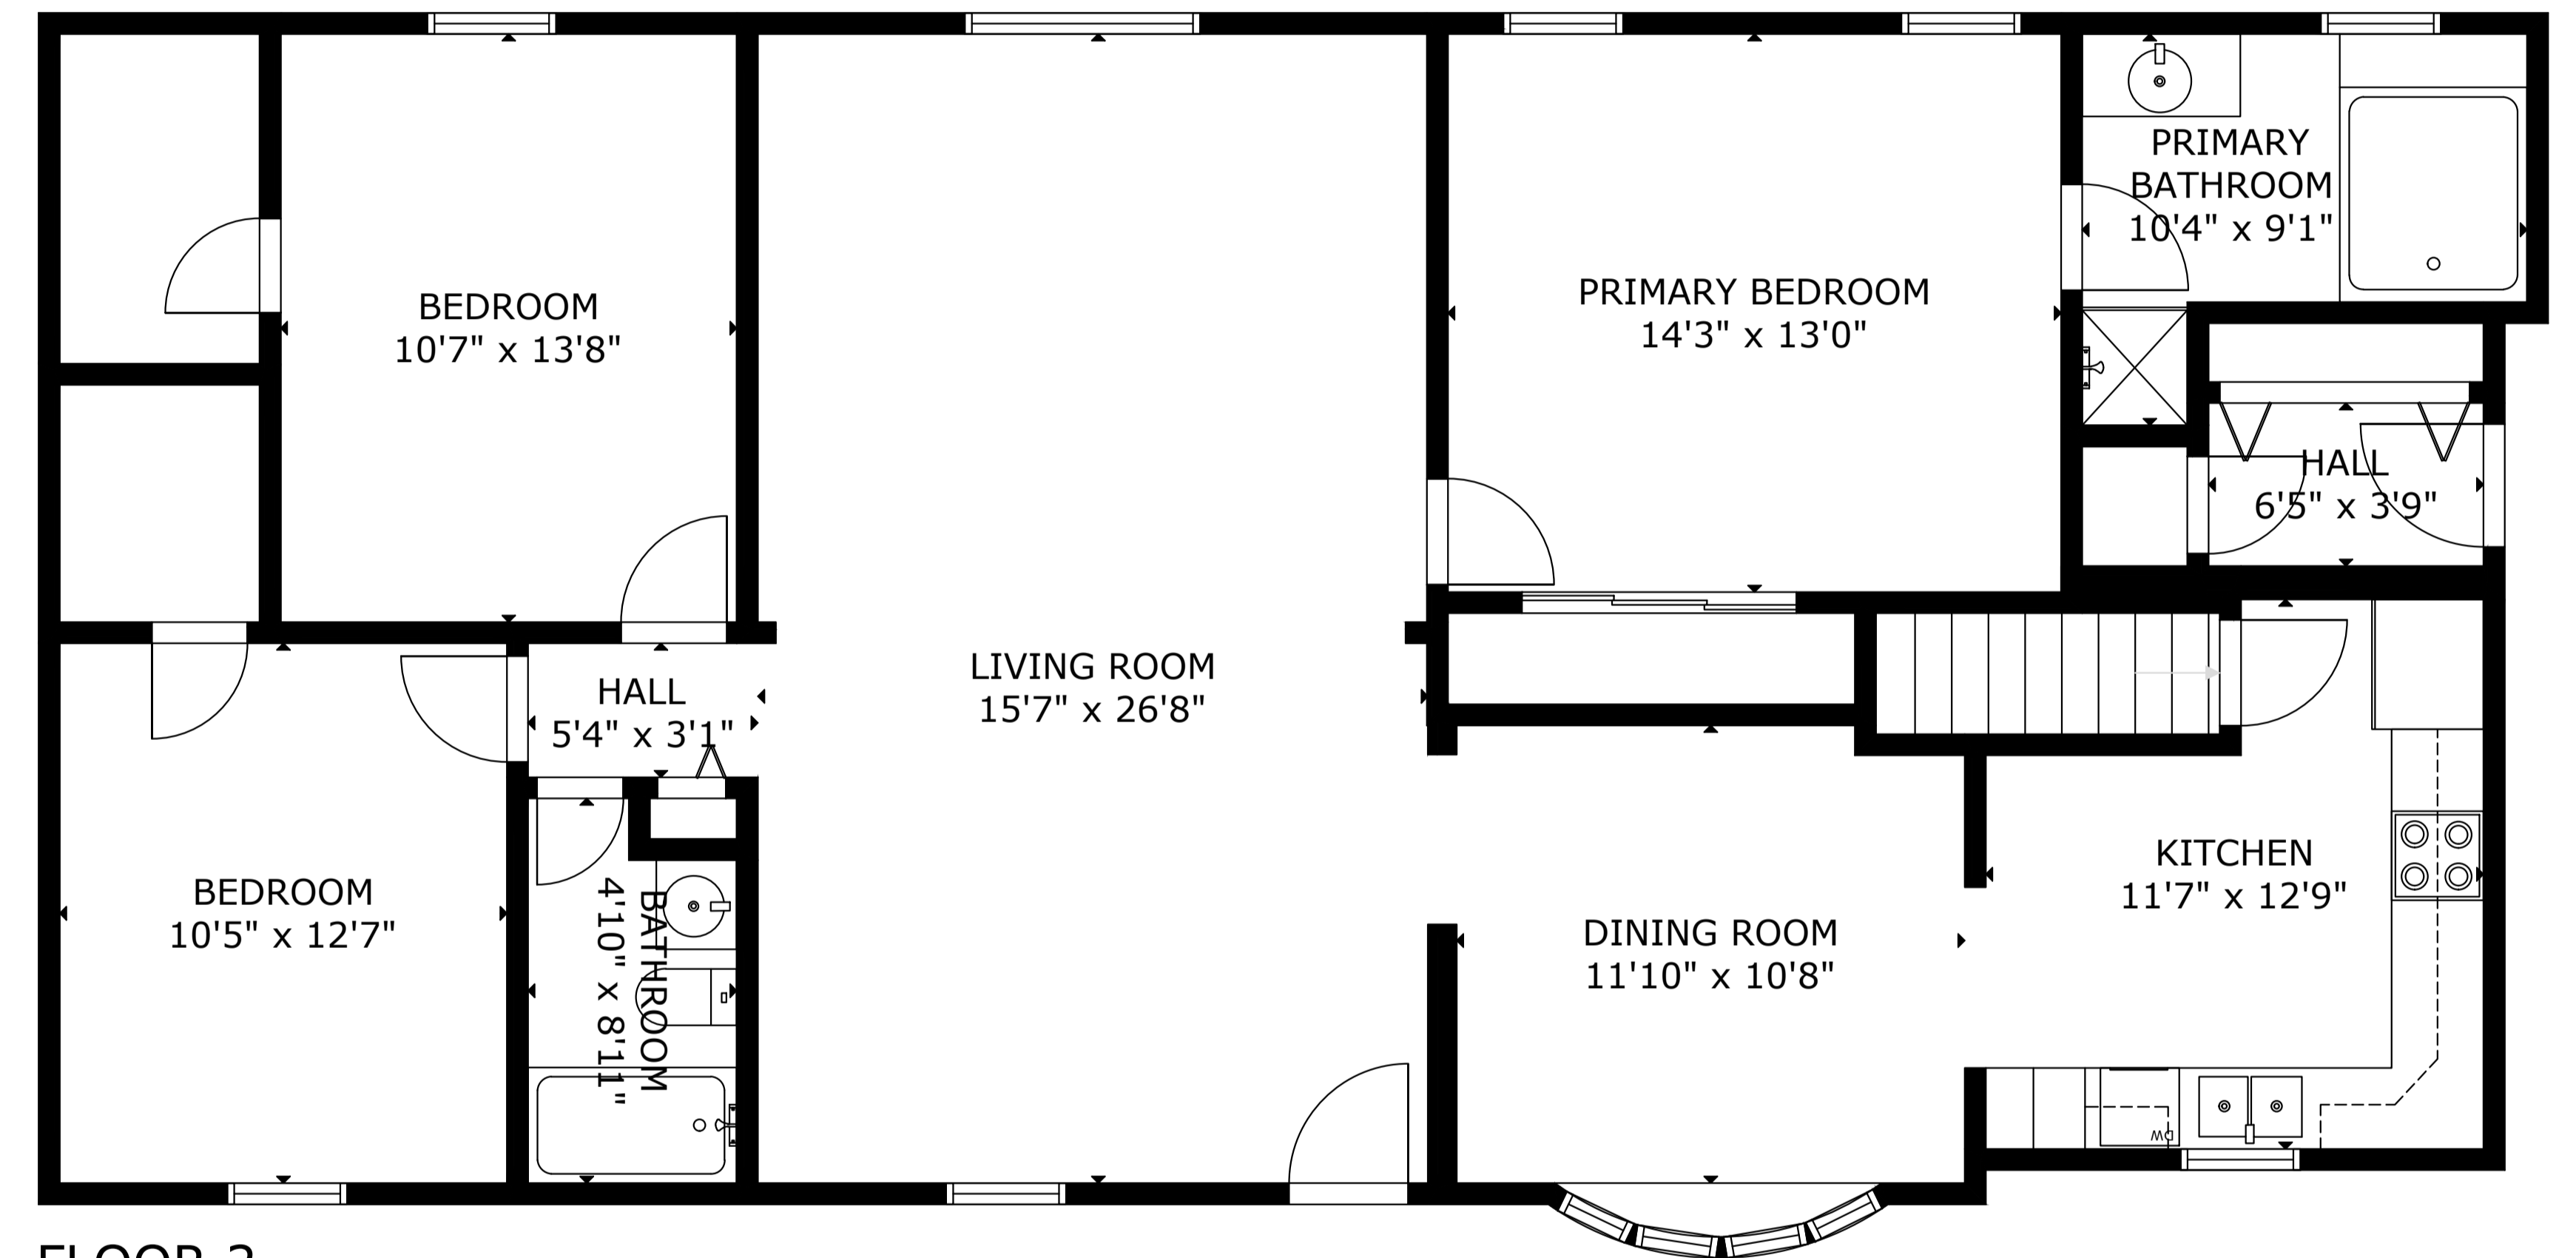

FLOOR 1

FLOOR 2

GROSS INTERNAL AREA
 TOTAL: 2,882 sq.ft
 FLOOR 1: 1,370 sq.ft, FLOOR 2: 1,512 sq.ft
 SIZE AND DIMENSIONS ARE APPROXIMATE, ACTUAL MAY VARY