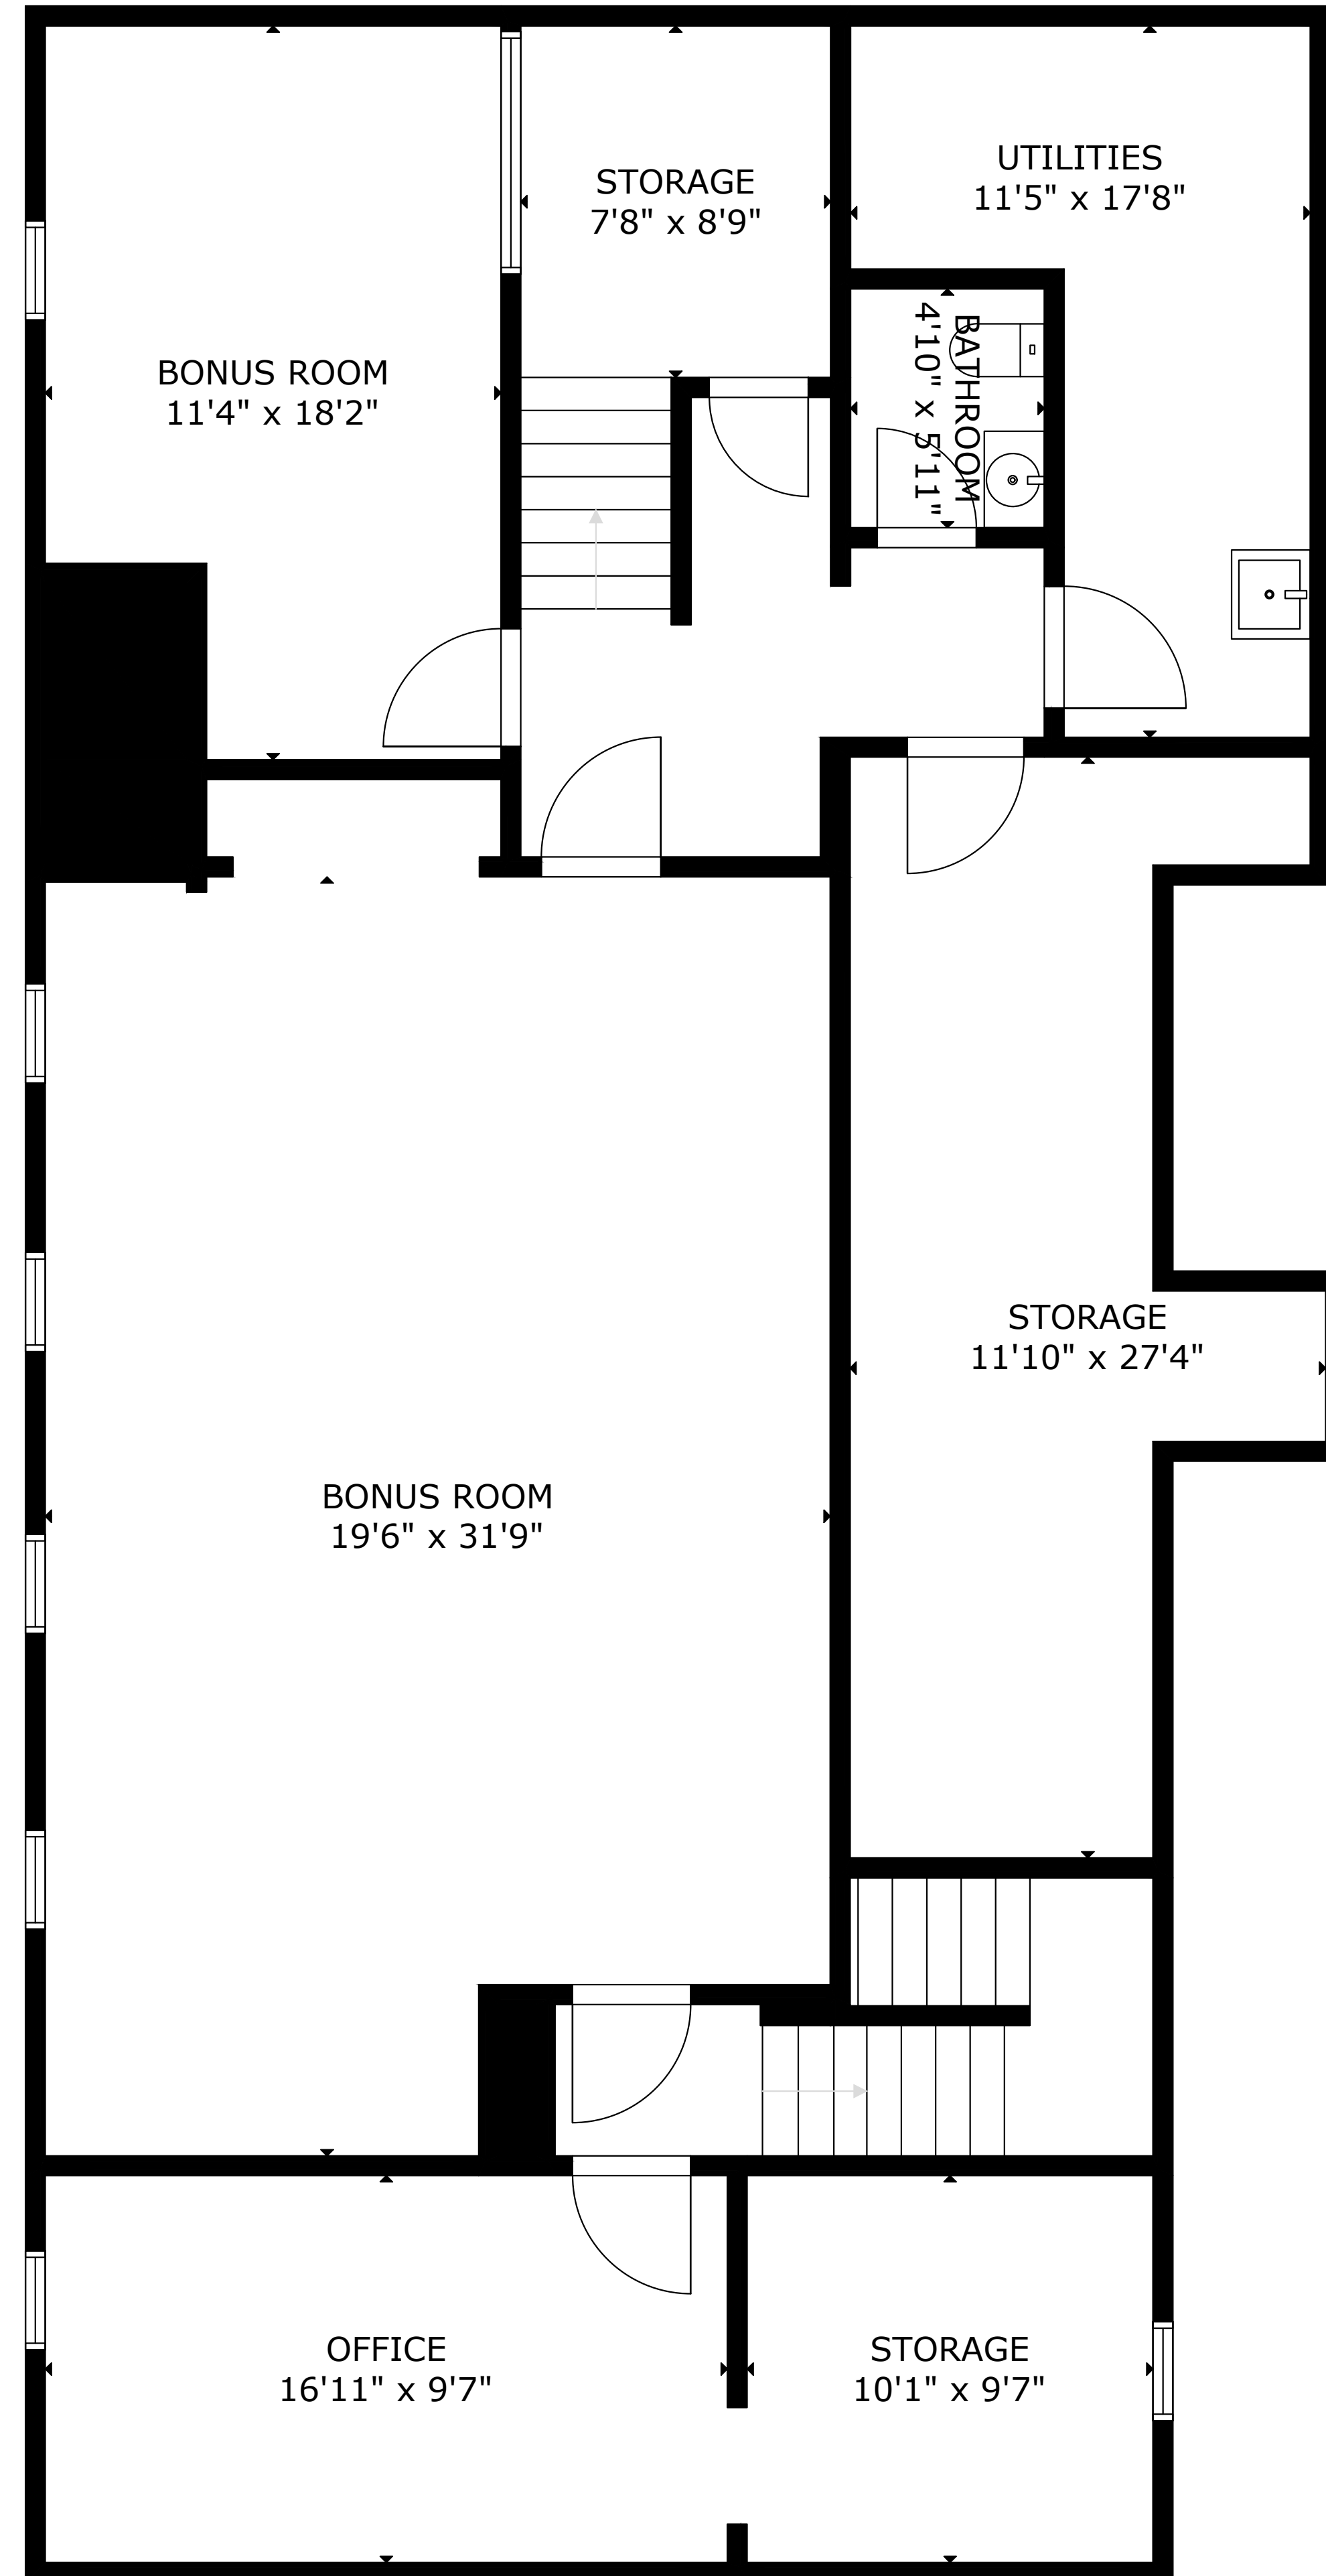

1049 Main St West Barnstable

GROSS INTERNAL AREA
TOTAL: 5,673 sq ft

FLOOR 1: 1,795 sq ft, FLOOR 2: 2,859 sq ft, FLOOR 3: 1,019 sq ft
SIZE AND DIMENSIONS ARE APPROXIMATE, ACTUAL MAY VARY