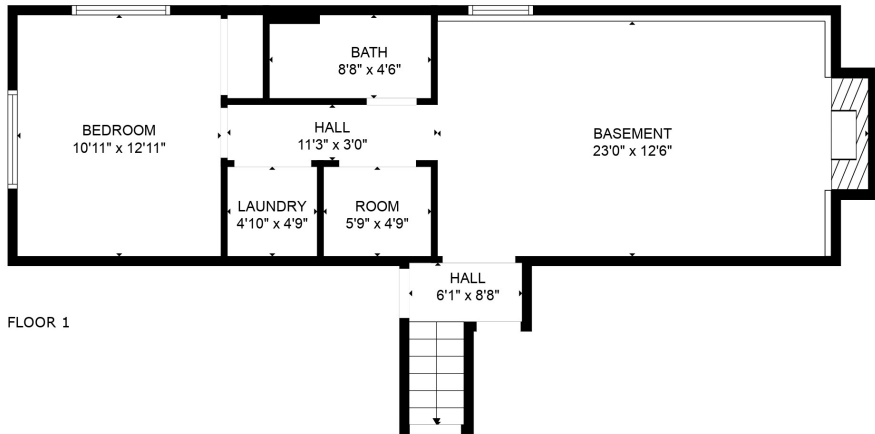

FLOOR 2

FLOOR 3

FLOOR 1

Total scanned area: 2125 sq. ft

Total scanned area: 2125 sq. ft

MEASUREMENTS ARE CALCULATED BY CUBICASA TECHNOLOGY. DEEMED HIGHLY RELIABLE BUT NOT GUARANTEED.

Total scanned area: 2125 sq. ft

MEASUREMENTS ARE CALCULATED BY CUBICASA TECHNOLOGY. DEEMED HIGHLY RELIABLE BUT NOT GUARANTEED.

Total scanned area: 2125 sq. ft

MEASUREMENTS ARE CALCULATED BY CUBICASA TECHNOLOGY. DEEMED HIGHLY RELIABLE BUT NOT GUARANTEED.