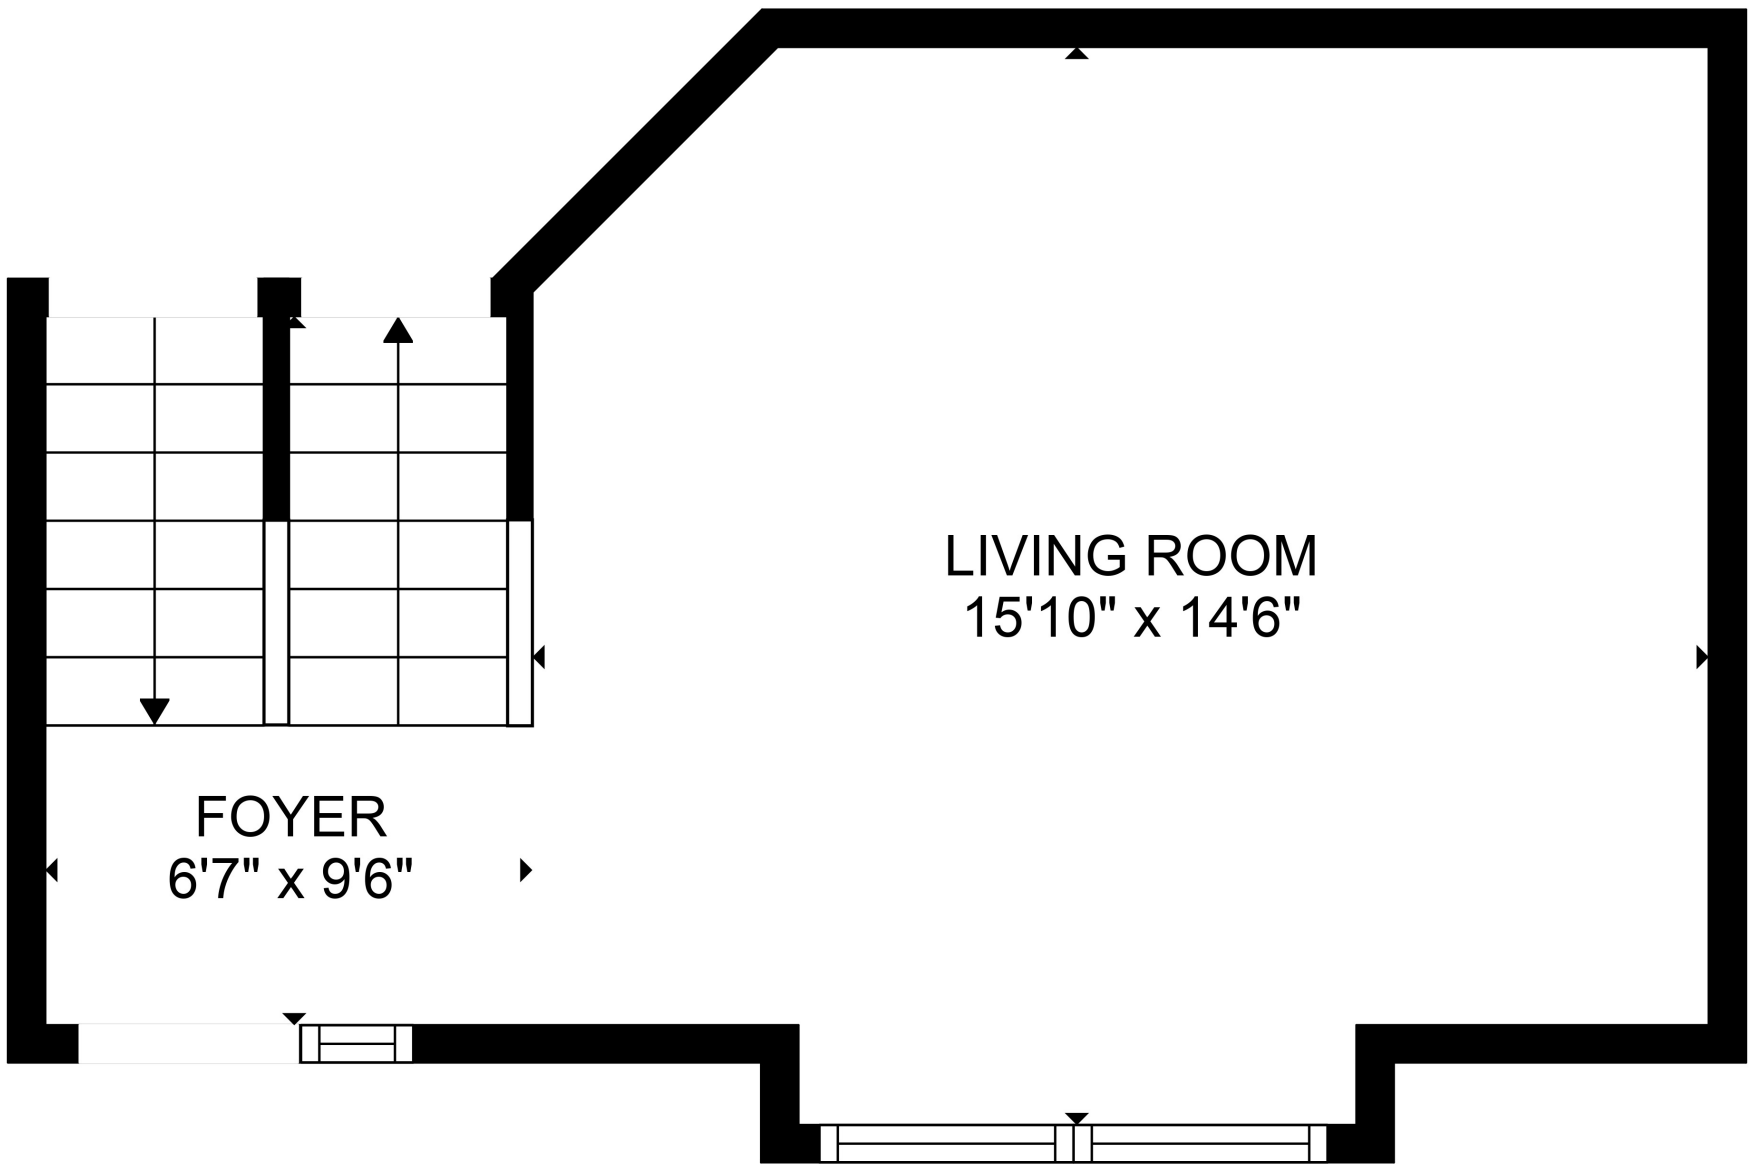

FLOOR 2

FLOOR 3

FLOOR 1

Total scanned area: 2125 sq. ft

Total scanned area: 2125 sq. ft

MEASUREMENTS ARE CALCULATED BY CUBICASA TECHNOLOGY. DEEMED HIGHLY RELIABLE BUT NOT GUARANTEED.

Total scanned area: 2125 sq. ft

MEASUREMENTS ARE CALCULATED BY CUBICASA TECHNOLOGY. DEEMED HIGHLY RELIABLE BUT NOT GUARANTEED.

Total scanned area: 2125 sq. ft

MEASUREMENTS ARE CALCULATED BY CUBICASA TECHNOLOGY. DEEMED HIGHLY RELIABLE BUT NOT GUARANTEED.