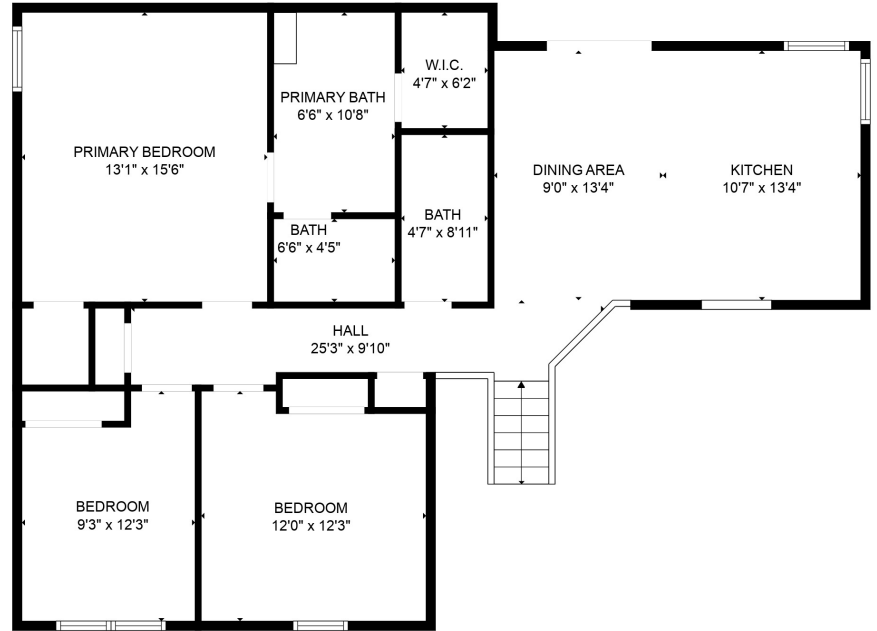

FLOOR 2

FLOOR 3

FLOOR 1

Total scanned area: 2125 sq. ft

Total scanned area: 2125 sq. ft

MEASUREMENTS ARE CALCULATED BY CUBICASA TECHNOLOGY. DEEMED HIGHLY RELIABLE BUT NOT GUARANTEED.

Total scanned area: 2125 sq. ft

MEASUREMENTS ARE CALCULATED BY CUBICASA TECHNOLOGY. DEEMED HIGHLY RELIABLE BUT NOT GUARANTEED.

Total scanned area: 2125 sq. ft

MEASUREMENTS ARE CALCULATED BY CUBICASA TECHNOLOGY. DEEMED HIGHLY RELIABLE BUT NOT GUARANTEED.