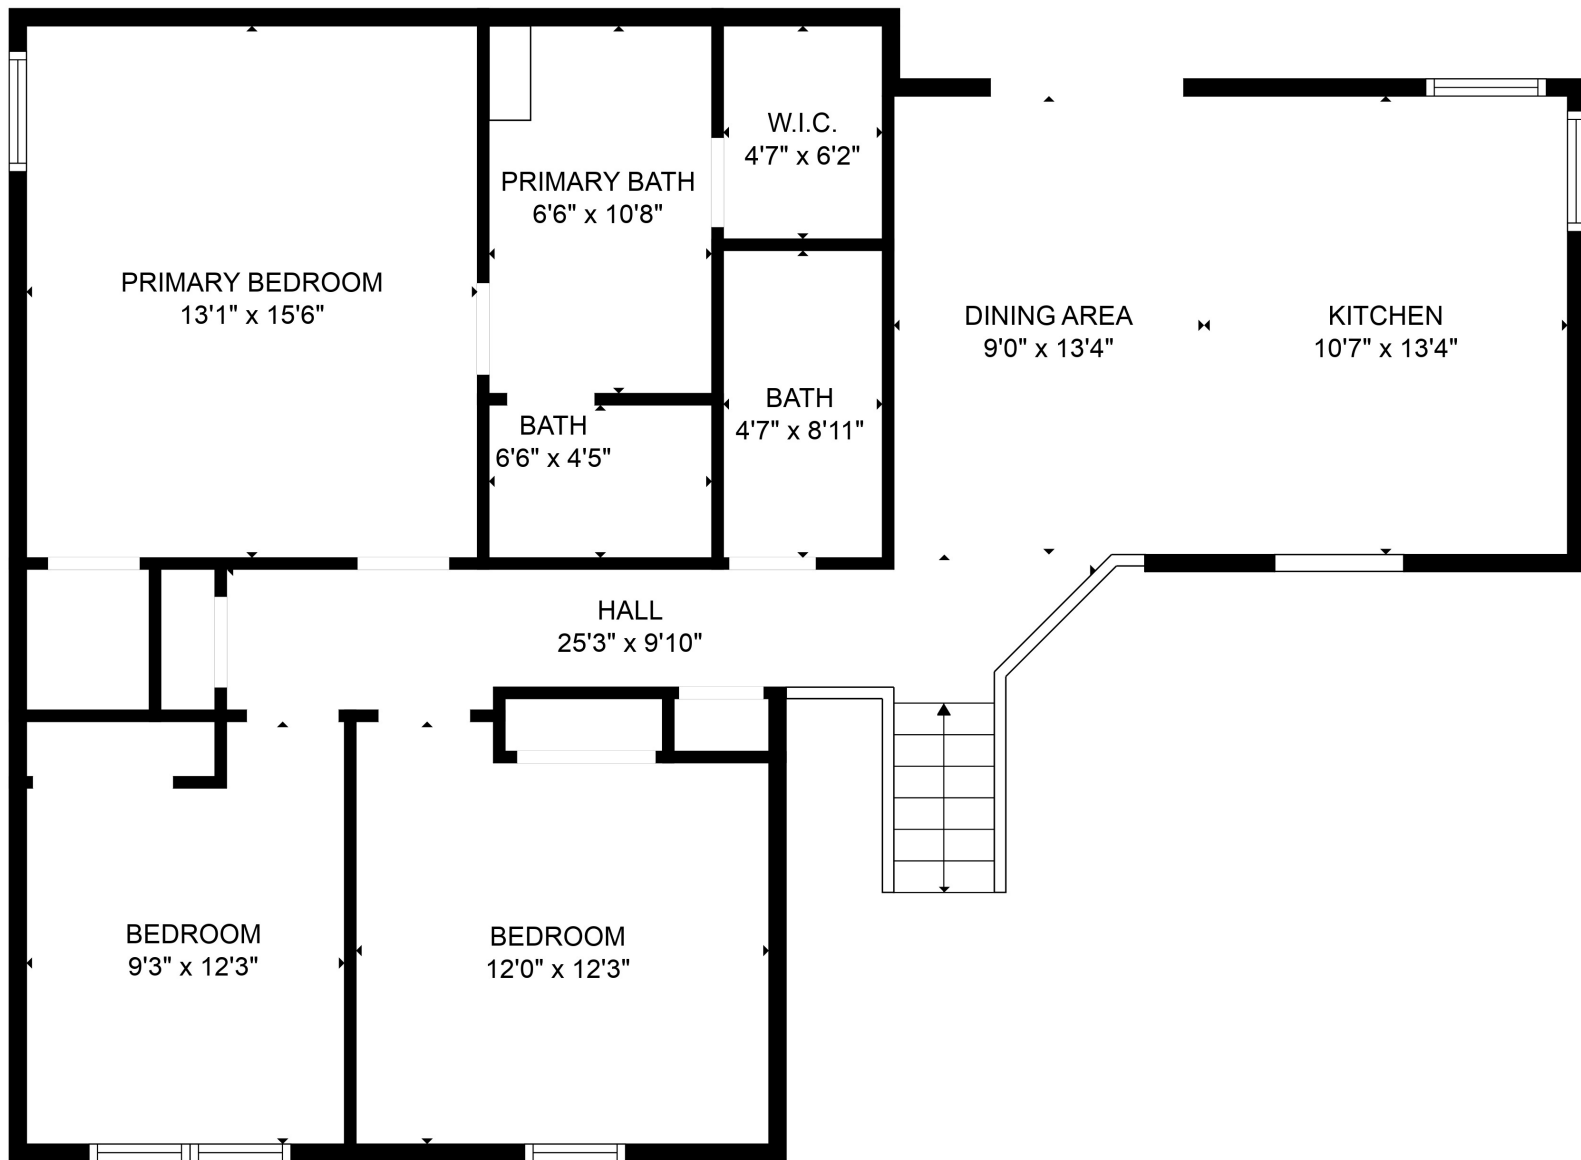

FLOOR 2

FLOOR 3

FLOOR 1

Total scanned area: 2125 sq. ft

Total scanned area: 2125 sq. ft

MEASUREMENTS ARE CALCULATED BY CUBICASA TECHNOLOGY. DEEMED HIGHLY RELIABLE BUT NOT GUARANTEED.

Total scanned area: 2125 sq. ft

MEASUREMENTS ARE CALCULATED BY CUBICASA TECHNOLOGY. DEEMED HIGHLY RELIABLE BUT NOT GUARANTEED.

Total scanned area: 2125 sq. ft

MEASUREMENTS ARE CALCULATED BY CUBICASA TECHNOLOGY. DEEMED HIGHLY RELIABLE BUT NOT GUARANTEED.