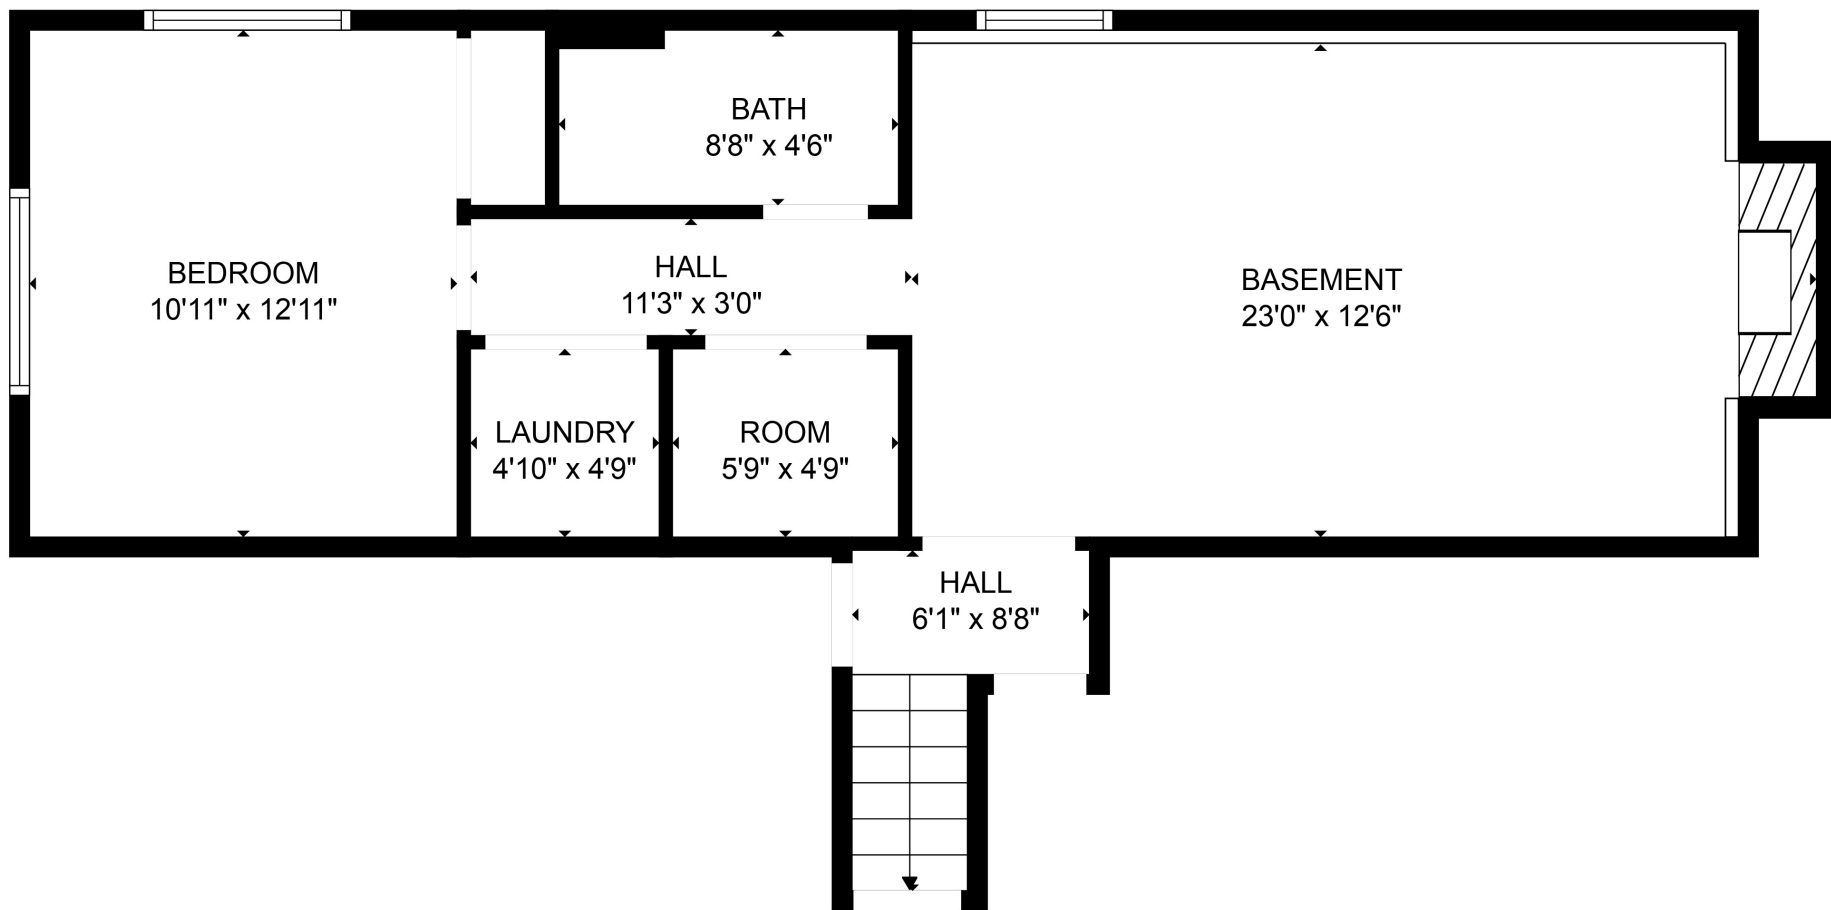

FLOOR 2

FLOOR 3

FLOOR 1

Total scanned area: 2125 sq. ft

Total scanned area: 2125 sq. ft

MEASUREMENTS ARE CALCULATED BY CUBICASA TECHNOLOGY. DEEMED HIGHLY RELIABLE BUT NOT GUARANTEED.

Total scanned area: 2125 sq. ft

MEASUREMENTS ARE CALCULATED BY CUBICASA TECHNOLOGY. DEEMED HIGHLY RELIABLE BUT NOT GUARANTEED.

Total scanned area: 2125 sq. ft

MEASUREMENTS ARE CALCULATED BY CUBICASA TECHNOLOGY. DEEMED HIGHLY RELIABLE BUT NOT GUARANTEED.