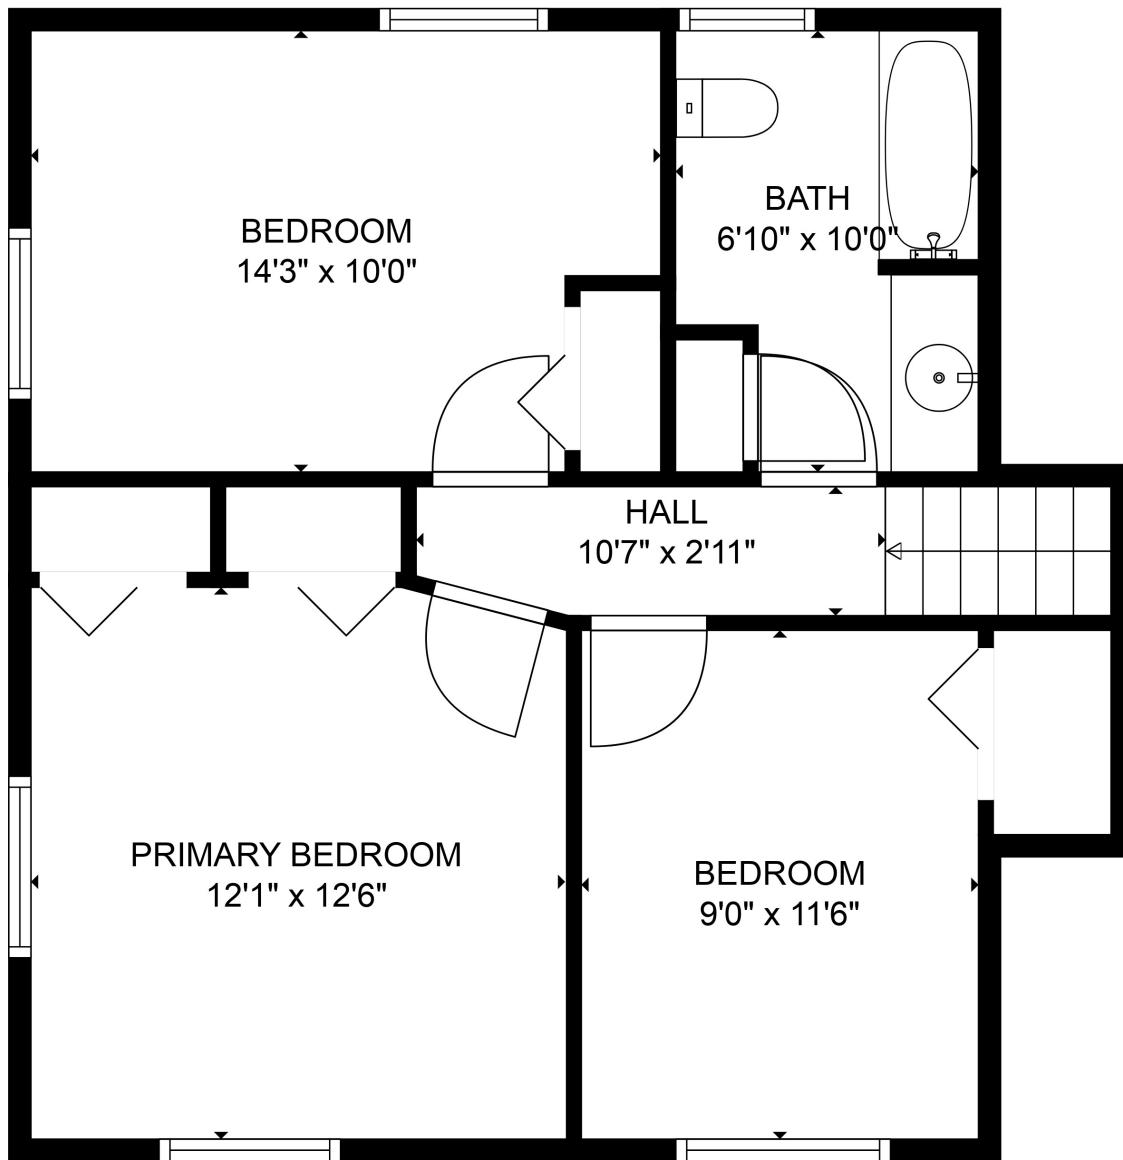

FLOOR 1

FLOOR 2

FLOOR 3

Total scanned area: 1968 sq. ft

SIZES AND DIMENSIONS ARE APPROXIMATE AND FOR REFERENCE ONLY. ACTUAL MAY VARY.

Total scanned area: 1968 sq. ft

SIZES AND DIMENSIONS ARE APPROXIMATE AND FOR REFERENCE ONLY. ACTUAL MAY VARY.