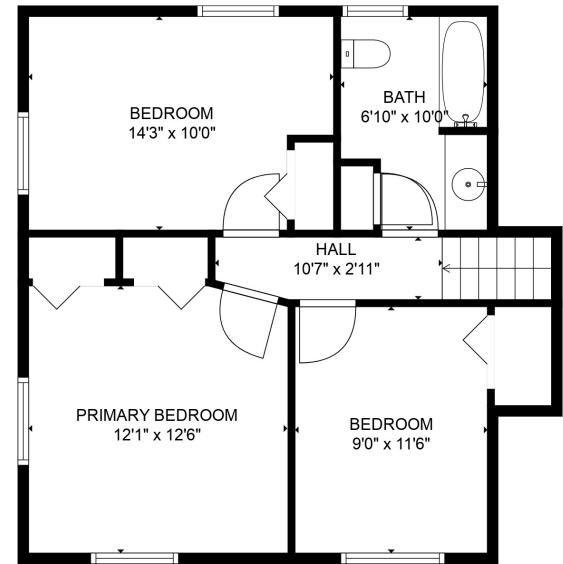

FLOOR 1

FLOOR 2

FLOOR 3

Total scanned area: 1968 sq. ft

SIZES AND DIMENSIONS ARE APPROXIMATE AND FOR REFERENCE ONLY. ACTUAL MAY VARY.

Total scanned area: 1968 sq. ft

SIZES AND DIMENSIONS ARE APPROXIMATE AND FOR REFERENCE ONLY. ACTUAL MAY VARY.