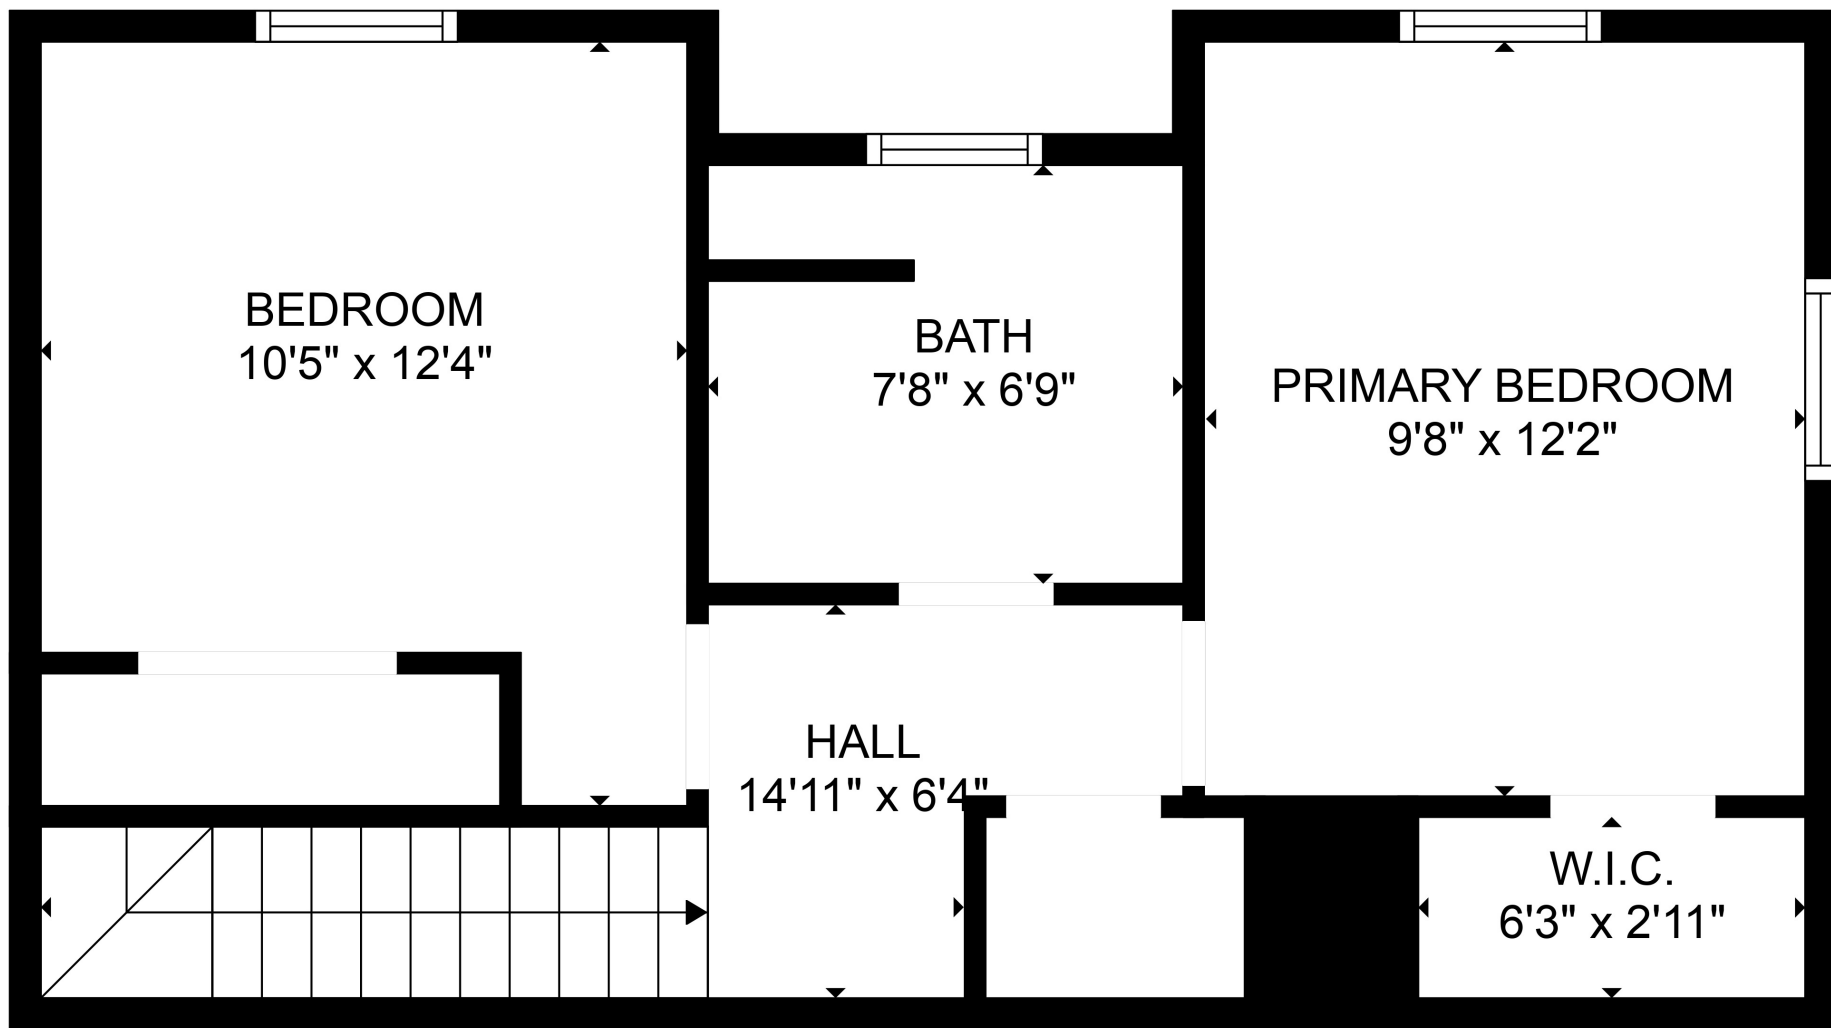

FLOOR 2

FLOOR 1

Total scanned area: 879 sq. ft

SIZES AND DIMENSIONS ARE APPROXIMATE. ACTUAL MAY VARY.

Total scanned area: 879 sq. ft

SIZES AND DIMENSIONS ARE APPROXIMATE. ACTUAL MAY VARY.

Total scanned area: 879 sq. ft

SIZES AND DIMENSIONS ARE APPROXIMATE. ACTUAL MAY VARY.