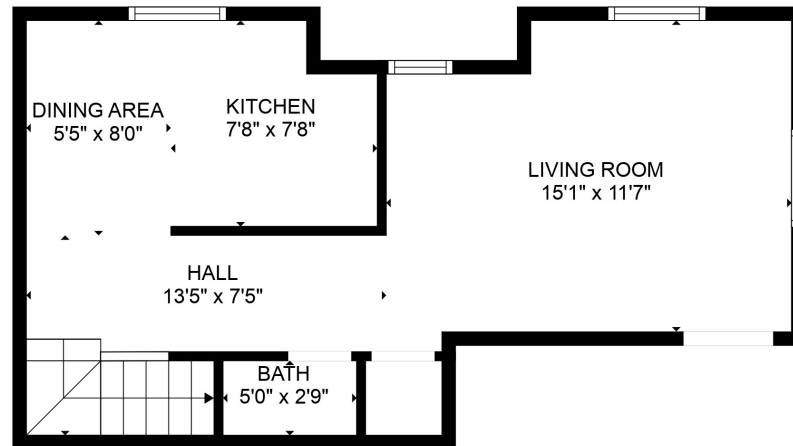

FLOOR 2

FLOOR 1

Total scanned area: 879 sq. ft

SIZES AND DIMENSIONS ARE APPROXIMATE. ACTUAL MAY VARY.

Total scanned area: 879 sq. ft

SIZES AND DIMENSIONS ARE APPROXIMATE. ACTUAL MAY VARY.

Total scanned area: 879 sq. ft

SIZES AND DIMENSIONS ARE APPROXIMATE. ACTUAL MAY VARY.