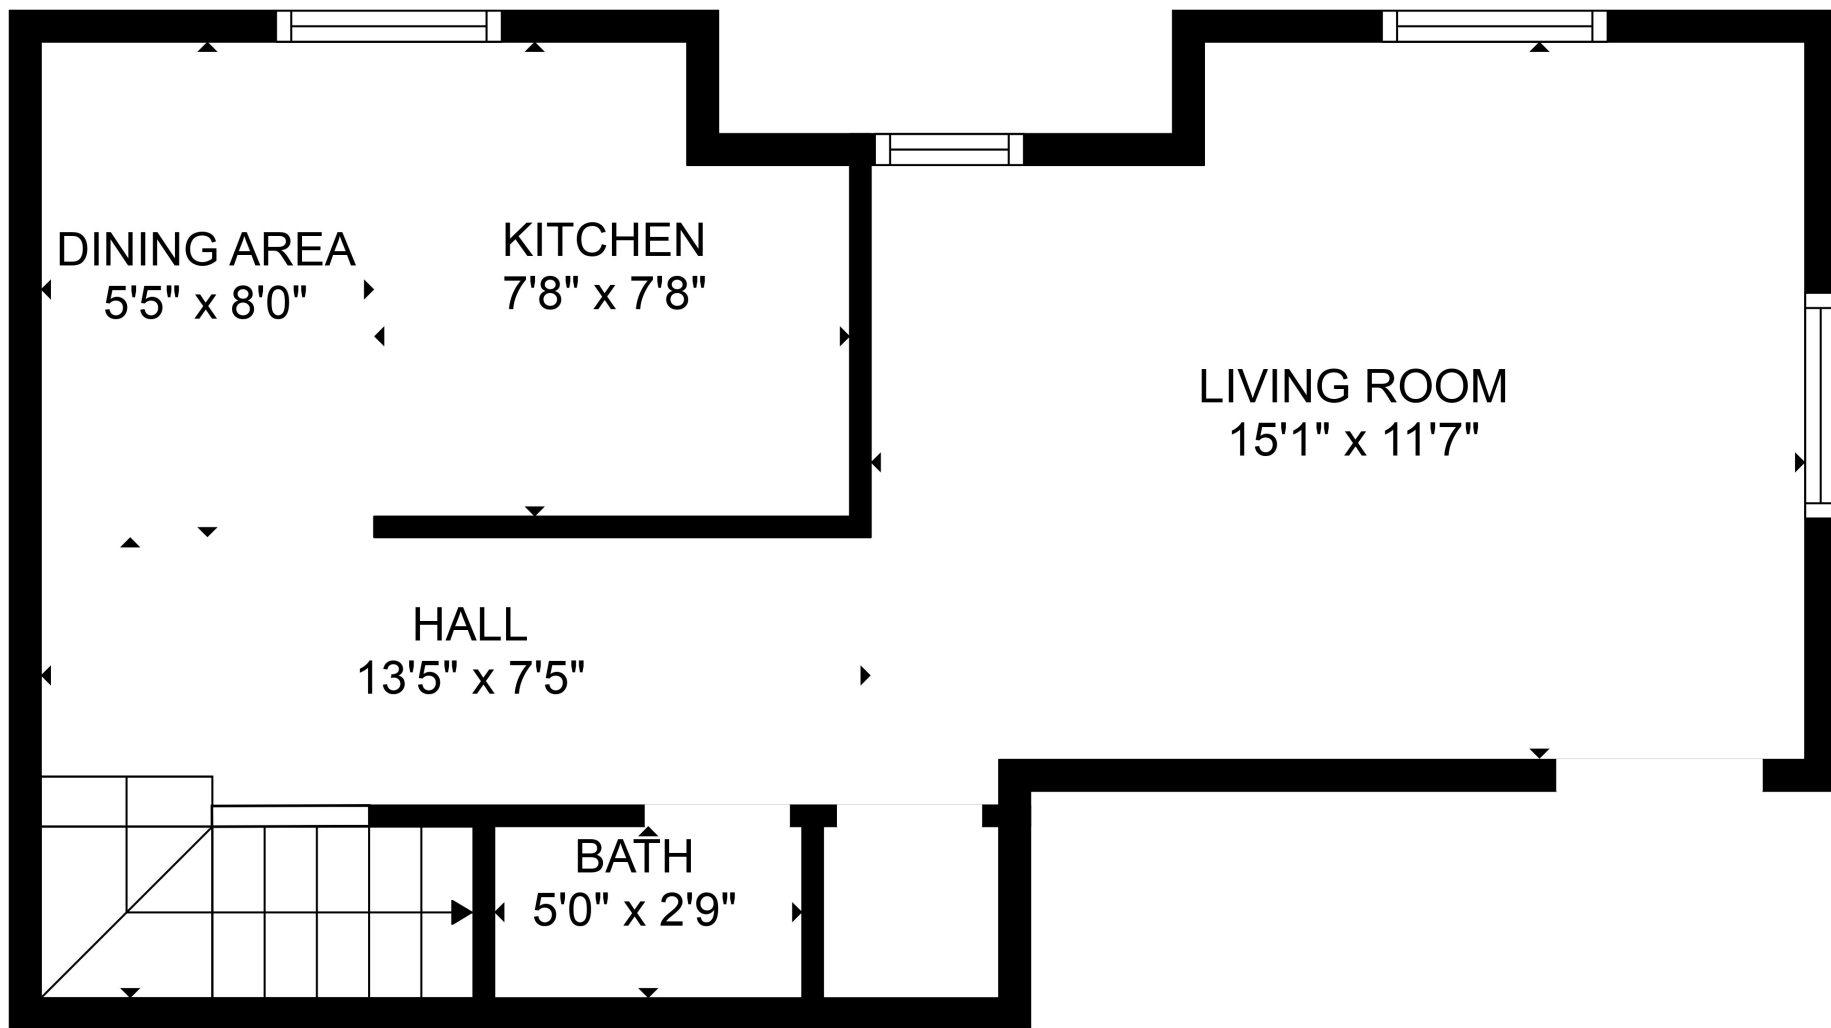

FLOOR 2

FLOOR 1

Total scanned area: 879 sq. ft

SIZES AND DIMENSIONS ARE APPROXIMATE. ACTUAL MAY VARY.

Total scanned area: 879 sq. ft

SIZES AND DIMENSIONS ARE APPROXIMATE. ACTUAL MAY VARY.

Total scanned area: 879 sq. ft

SIZES AND DIMENSIONS ARE APPROXIMATE. ACTUAL MAY VARY.