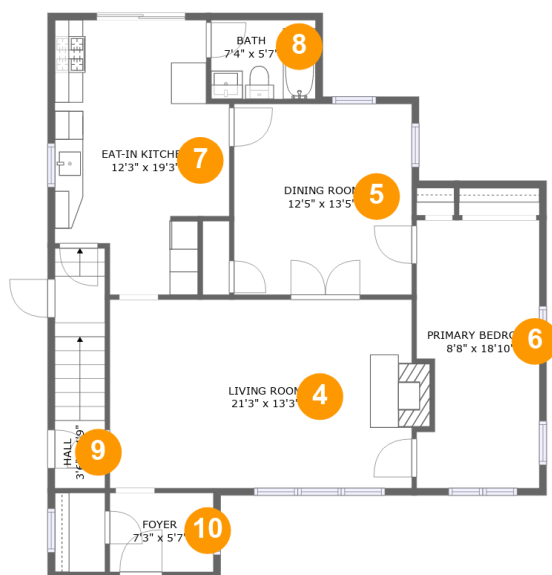

 **2,690** Total sqft

847 Lorenz Avenue, Baldwin, Nassau County, New York, United States, 11510

Room dimensions

Floor 1

Total sqft: 768 Living area: 435

#		Dimensions	sqft	Counted as living area
1	Billiard Room	12'6" x 18'4"	212 sq. ft	Yes
2	Basement	25'1" x 19'3"	303 sq. ft	No
3	Hall	11'10" x 13'3"	150 sq. ft	Yes

847 Lorenz Avenue, Baldwin, Nassau County, New York, United States, 11510

Room dimensions

Floor 2

Total sqft: 1113 Living area: 1113

#		Dimensions	sqft	Counted as living area
4	Living Room	21'3" x 13'3"	287 sq. ft	Yes
5	Dining Room	12'5" x 13'5"	167 sq. ft	Yes
6	Primary Bedroom	8'8" x 18'10"	156 sq. ft	Yes
7	Eat-in Kitchen	12'3" x 19'3"	200 sq. ft	Yes
8	Bath	7'4" x 5'7"	41 sq. ft	Yes
9	Hall	3'6" x 4'9"	59 sq. ft	Yes
10	Foyer	7'3" x 5'7"	40 sq. ft	Yes

847 Lorenz Avenue, Baldwin, Nassau County, New York, United States, 11510

Room dimensions

Floor 3

Total sqft: 809 Living area: 736

#		Dimensions	sqft	Counted as living area
11	Bedroom	12'3" x 13'3"	136 sq. ft	Yes
12	Family Room	13'5" x 13'3"	171 sq. ft	Yes
13	Pantry	3'3" x 2'5"	8 sq. ft	Yes
14	Room	11'2" x 5'7"	62 sq. ft	No
15	Bath	5'5" x 9'10"	53 sq. ft	Yes
16	Eat-in Kitchen	16'2" x 11'1"	149 sq. ft	Yes
17	Hall	10'8" x 13'5"	106 sq. ft	Yes

5 Floor 2 - Dining Room

Dimensions: 12'5" x 13'5"
Area: 167 sq. ft
Counted as living area: Yes

Heated: Yes
Finished: Yes
Enclosed: Yes
Contiguous: Yes
Permitted: Yes
Wet space: No
Addition: No
Conversion: No