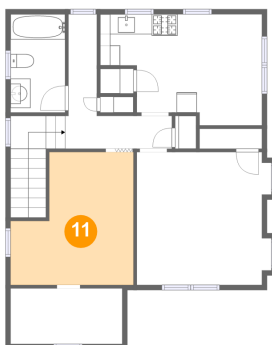

8 Floor 2 - Bath

Dimensions: 7'4" x 5'7"
Area: 41 sq. ft
Counted as living area: Yes

Heated: Yes
Finished: Yes
Enclosed: Yes
Contiguous: Yes
Permitted: Yes
Wet space: Yes
Addition: No
Conversion: No

847 Lorenz Avenue, Baldwin, Nassau County, New York, United States, 11510

9 Floor 2 - Hall

Dimensions: 3'6" x 4'9"
Area: 59 sq. ft
Counted as living area: Yes

Heated: Yes
Finished: Yes
Enclosed: Yes
Contiguous: Yes
Permitted: Yes
Wet space: No
Addition: No
Conversion: No

10 Floor 2 - Foyer

Dimensions: 7'3" x 5'7"
Area: 40 sq. ft
Counted as living area: Yes

Heated: Yes
Finished: Yes
Enclosed: Yes
Contiguous: Yes
Permitted: Yes
Wet space: No
Addition: No
Conversion: No

11 Floor 3 - Bedroom

Dimensions: 12'3" x 13'3"
Area: 136 sq. ft
Counted as living area: Yes

Heated: Yes
Finished: Yes
Enclosed: Yes
Contiguous: Yes
Permitted: Yes
Wet space: No
Addition: No
Conversion: No

847 Lorenz Avenue, Baldwin, Nassau County, New York, United States, 11510

12 Floor 3 - Family Room