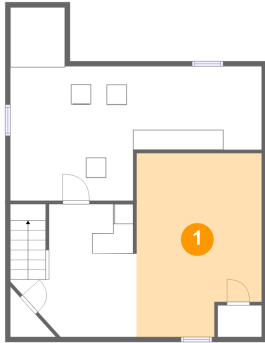

847 Lorenz Avenue, Baldwin, Nassau County, New York, United States, 11510

Room dimensions

Floor 2

Total sqft: 1113 Living area: 1113

#		Dimensions	sqft	Counted as living area
4	Living Room	21'3" x 13'3"	287 sq. ft	Yes
5	Dining Room	12'5" x 13'5"	167 sq. ft	Yes
6	Primary Bedroom	8'8" x 18'10"	156 sq. ft	Yes
7	Eat-in Kitchen	12'3" x 19'3"	200 sq. ft	Yes
8	Bath	7'4" x 5'7"	41 sq. ft	Yes
9	Hall	3'6" x 4'9"	59 sq. ft	Yes
10	Foyer	7'3" x 5'7"	40 sq. ft	Yes

847 Lorenz Avenue, Baldwin, Nassau County, New York, United States, 11510

Room dimensions

Floor 3

Total sqft: 809 Living area: 736

#		Dimensions	sqft	Counted as living area
11	Bedroom	12'3" x 13'3"	136 sq. ft	Yes
12	Family Room	13'5" x 13'3"	171 sq. ft	Yes
13	Pantry	3'3" x 2'5"	8 sq. ft	Yes
14	Room	11'2" x 5'7"	62 sq. ft	No
15	Bath	5'5" x 9'10"	53 sq. ft	Yes
16	Eat-in Kitchen	16'2" x 11'1"	149 sq. ft	Yes
17	Hall	10'8" x 13'5"	106 sq. ft	Yes

847 Lorenz Avenue, Baldwin, Nassau County, New York, United States, 11510

1 Floor 1 - Billiard Room

Dimensions: 12'6" x 18'4"
Area: 212 sq. ft
Counted as living area: Yes

Heated: Yes
Finished: Yes
Enclosed: Yes
Contiguous: Yes
Permitted: Yes
Wet space: No
Addition: No
Conversion: No

2 Floor 1 - Basement

Dimensions: 25'1" x 19'3"
Area: 303 sq. ft
Counted as living area: No

Heated: Yes
Finished: No
Enclosed: Yes
Contiguous: Yes
Permitted: Yes
Wet space: No
Addition: No
Conversion: No