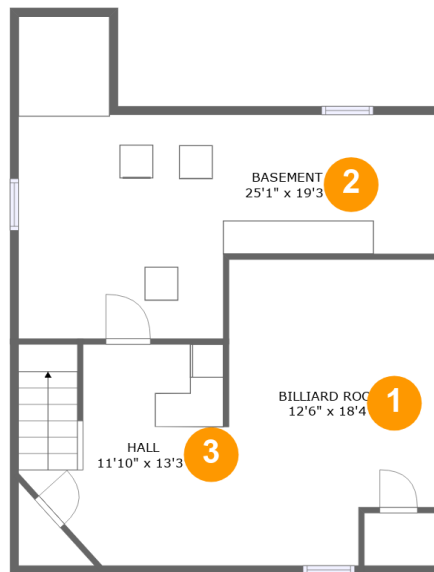

847 Lorenz Avenue, Baldwin, Nassau County, New York, United States, 11510

Property summary

 **0** Garages

 **2** Bedrooms

 **2** Bathrooms

 **0** Half baths

 **3** Floors

 **2,284** Gross living area sqft

 **2,690** Total sqft

847 Lorenz Avenue, Baldwin, Nassau County, New York, United States, 11510

Room dimensions

Floor 1

Total sqft: 768 Living area: 435

#		Dimensions	sqft	Counted as living area
1	Billiard Room	12'6" x 18'4"	212 sq. ft	Yes
2	Basement	25'1" x 19'3"	303 sq. ft	No
3	Hall	11'10" x 13'3"	150 sq. ft	Yes

847 Lorenz Avenue, Baldwin, Nassau County, New York, United States, 11510

Room dimensions

Floor 2

Total sqft: 1113 Living area: 1113

#		Dimensions	sqft	Counted as living area
4	Living Room	21'3" x 13'3"	287 sq. ft	Yes
5	Dining Room	12'5" x 13'5"	167 sq. ft	Yes
6	Primary Bedroom	8'8" x 18'10"	156 sq. ft	Yes
7	Eat-in Kitchen	12'3" x 19'3"	200 sq. ft	Yes
8	Bath	7'4" x 5'7"	41 sq. ft	Yes
9	Hall	3'6" x 4'9"	59 sq. ft	Yes
10	Foyer	7'3" x 5'7"	40 sq. ft	Yes

5 Floor 2 - Dining Room

Dimensions: 12'5" x 13'5"
Area: 167 sq. ft
Counted as living area: Yes

Heated: Yes
Finished: Yes
Enclosed: Yes
Contiguous: Yes
Permitted: Yes
Wet space: No
Addition: No
Conversion: No