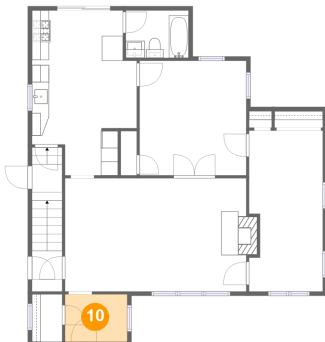

7 Floor 2 - Eat-in Kitchen

Dimensions: 12'3" x 19'3"
Area: 200 sq. ft
Counted as living area: Yes

Heated: Yes
Finished: Yes
Enclosed: Yes
Contiguous: Yes
Permitted: Yes
Wet space: No
Addition: No
Conversion: No

8 Floor 2 - Bath

Dimensions: 7'4" x 5'7"
Area: 41 sq. ft
Counted as living area: Yes

Heated: Yes
Finished: Yes
Enclosed: Yes
Contiguous: Yes
Permitted: Yes
Wet space: Yes
Addition: No
Conversion: No

847 Lorenz Avenue, Baldwin, Nassau County, New York, United States, 11510

9 Floor 2 - Hall

Dimensions: 3'6" x 4'9"
Area: 59 sq. ft
Counted as living area: Yes

Heated: Yes
Finished: Yes
Enclosed: Yes
Contiguous: Yes
Permitted: Yes
Wet space: No
Addition: No
Conversion: No

10 Floor 2 - Foyer