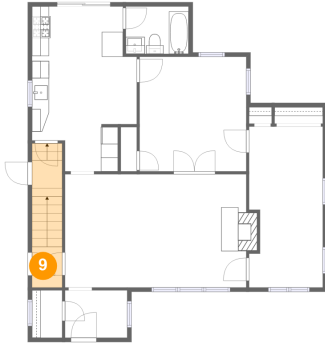

7 Floor 2 - Eat-in Kitchen

Dimensions: 12'3" x 19'3"
Area: 200 sq. ft
Counted as living area: Yes

Heated: Yes
Finished: Yes
Enclosed: Yes
Contiguous: Yes
Permitted: Yes
Wet space: No
Addition: No
Conversion: No

8 Floor 2 - Bath

Dimensions: 7'4" x 5'7"
Area: 41 sq. ft
Counted as living area: Yes

Heated: Yes
Finished: Yes
Enclosed: Yes
Contiguous: Yes
Permitted: Yes
Wet space: Yes
Addition: No
Conversion: No

847 Lorenz Avenue, Baldwin, Nassau County, New York, United States, 11510

9 Floor 2 - Hall

Dimensions: 3'6" x 4'9"
Area: 59 sq. ft
Counted as living area: Yes

Heated: Yes
Finished: Yes
Enclosed: Yes
Contiguous: Yes
Permitted: Yes
Wet space: No
Addition: No
Conversion: No

10 Floor 2 - Foyer