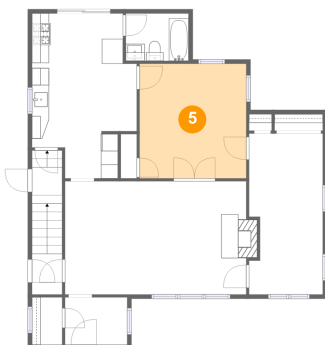

847 Lorenz Avenue, Baldwin, Nassau County, New York, United States, 11510

3 Floor 1 - Hall

Dimensions: 11'10" x 13'3"
Area: 150 sq. ft
Counted as living area: Yes

Heated: Yes
Finished: Yes
Enclosed: Yes
Contiguous: Yes
Permitted: Yes
Wet space: No
Addition: No
Conversion: No

4 Floor 2 - Living Room

Dimensions: 21'3" x 13'3"
Area: 287 sq. ft
Counted as living area: Yes

Heated: Yes
Finished: Yes
Enclosed: Yes
Contiguous: Yes
Permitted: Yes
Wet space: No
Addition: No
Conversion: No

5 Floor 2 - Dining Room

Dimensions: 12'5" x 13'5"
Area: 167 sq. ft
Counted as living area: Yes

Heated: Yes
Finished: Yes
Enclosed: Yes
Contiguous: Yes
Permitted: Yes
Wet space: No
Addition: No
Conversion: No