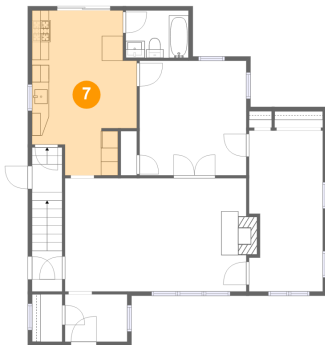

5 Floor 2 - Dining Room

Dimensions: 12'5" x 13'5"
Area: 167 sq. ft
Counted as living area: Yes

Heated: Yes
Finished: Yes
Enclosed: Yes
Contiguous: Yes
Permitted: Yes
Wet space: No
Addition: No
Conversion: No

847 Lorenz Avenue, Baldwin, Nassau County, New York, United States, 11510

6 Floor 2 - Primary Bedroom

Dimensions: 8'8" x 18'10"
Area: 156 sq. ft
Counted as living area: Yes

Heated: Yes
Finished: Yes
Enclosed: Yes
Contiguous: Yes
Permitted: Yes
Wet space: No
Addition: No
Conversion: No

7 Floor 2 - Eat-in Kitchen

Dimensions: 12'3" x 19'3"
Area: 200 sq. ft
Counted as living area: Yes

Heated: Yes
Finished: Yes
Enclosed: Yes
Contiguous: Yes
Permitted: Yes
Wet space: No
Addition: No
Conversion: No