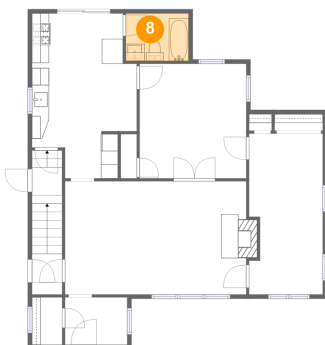

8 Floor 2 - Bath

Dimensions: 7'4" x 5'7"
Area: 41 sq. ft
Counted as living area: Yes

Heated: Yes
Finished: Yes
Enclosed: Yes
Contiguous: Yes
Permitted: Yes
Wet space: Yes
Addition: No
Conversion: No