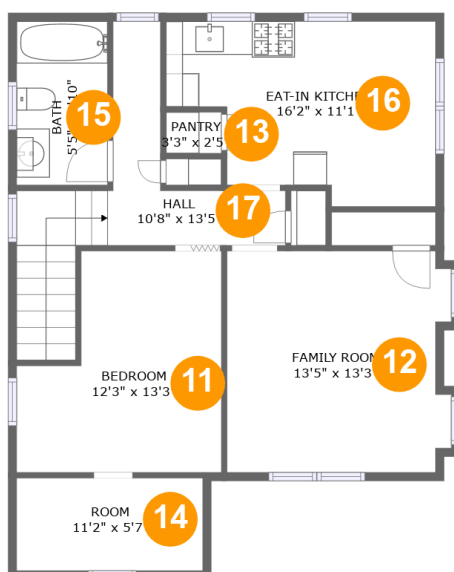

 **2,690** Total sqft

847 Lorenz Avenue, Baldwin, Nassau County, New York, United States, 11510

Room dimensions

Floor 1

Total sqft: 768 Living area: 435

#		Dimensions	sqft	Counted as living area
1	Billiard Room	12'6" x 18'4"	212 sq. ft	Yes
2	Basement	25'1" x 19'3"	303 sq. ft	No
3	Hall	11'10" x 13'3"	150 sq. ft	Yes

847 Lorenz Avenue, Baldwin, Nassau County, New York, United States, 11510

Room dimensions

Floor 2

Total sqft: 1113 Living area: 1113

#		Dimensions	sqft	Counted as living area
4	Living Room	21'3" x 13'3"	287 sq. ft	Yes
5	Dining Room	12'5" x 13'5"	167 sq. ft	Yes
6	Primary Bedroom	8'8" x 18'10"	156 sq. ft	Yes
7	Eat-in Kitchen	12'3" x 19'3"	200 sq. ft	Yes
8	Bath	7'4" x 5'7"	41 sq. ft	Yes
9	Hall	3'6" x 4'9"	59 sq. ft	Yes
10	Foyer	7'3" x 5'7"	40 sq. ft	Yes

847 Lorenz Avenue, Baldwin, Nassau County, New York, United States, 11510

Room dimensions

Floor 3

Total sqft: 809 Living area: 736

#		Dimensions	sqft	Counted as living area
11	Bedroom	12'3" x 13'3"	136 sq. ft	Yes
12	Family Room	13'5" x 13'3"	171 sq. ft	Yes
13	Pantry	3'3" x 2'5"	8 sq. ft	Yes
14	Room	11'2" x 5'7"	62 sq. ft	No
15	Bath	5'5" x 9'10"	53 sq. ft	Yes
16	Eat-in Kitchen	16'2" x 11'1"	149 sq. ft	Yes
17	Hall	10'8" x 13'5"	106 sq. ft	Yes

5 Floor 2 - Dining Room

Dimensions: 12'5" x 13'5"
Area: 167 sq. ft
Counted as living area: Yes

Heated: Yes
Finished: Yes
Enclosed: Yes
Contiguous: Yes
Permitted: Yes
Wet space: No
Addition: No
Conversion: No