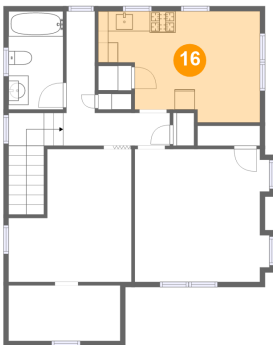

Heated: Yes
Finished: Yes
Enclosed: Yes
Contiguous: Yes
Permitted: Yes
Wet space: No
Addition: No
Conversion: No

847 Lorenz Avenue, Baldwin, Nassau County, New York, United States, 11510

15 Floor 3 - Bath

Dimensions: 5'5" x 9'10"
Area: 53 sq. ft
Counted as living area: Yes

Heated: Yes
Finished: Yes
Enclosed: Yes
Contiguous: Yes
Permitted: Yes
Wet space: Yes
Addition: No
Conversion: No

16 Floor 3 - Eat-in Kitchen