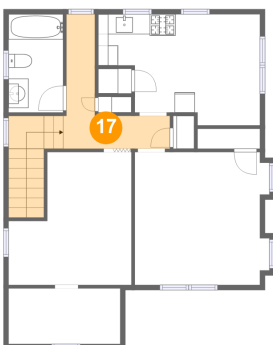

Dimensions: 5'5" x 9'10"
Area: 53 sq. ft
Counted as living area: Yes

Heated: Yes
Finished: Yes
Enclosed: Yes
Contiguous: Yes
Permitted: Yes
Wet space: Yes
Addition: No
Conversion: No

16 Floor 3 - Eat-in Kitchen

Dimensions: 16'2" x 11'1"
Area: 149 sq. ft
Counted as living area: Yes

Heated: Yes
Finished: Yes
Enclosed: Yes
Contiguous: Yes
Permitted: Yes
Wet space: No
Addition: No
Conversion: No

17 Floor 3 - Hall

Dimensions: 10'8" x 13'5"
Area: 106 sq. ft
Counted as living area: Yes