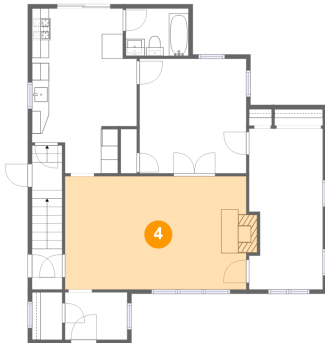

2 Floor 1 - Basement

Dimensions: 25'1" x 19'3"
Area: 303 sq. ft
Counted as living area: No

Heated: Yes
Finished: No
Enclosed: Yes
Contiguous: Yes
Permitted: Yes
Wet space: No
Addition: No
Conversion: No

847 Lorenz Avenue, Baldwin, Nassau County, New York, United States, 11510

3 Floor 1 - Hall

Dimensions: 11'10" x 13'3"
Area: 150 sq. ft
Counted as living area: Yes

Heated: Yes
Finished: Yes
Enclosed: Yes
Contiguous: Yes
Permitted: Yes
Wet space: No
Addition: No
Conversion: No

4 Floor 2 - Living Room

Dimensions: 21'3" x 13'3"
Area: 287 sq. ft
Counted as living area: Yes

Heated: Yes
Finished: Yes
Enclosed: Yes
Contiguous: Yes
Permitted: Yes
Wet space: No
Addition: No
Conversion: No

5 Floor 2 - Dining Room

Dimensions: 12'5" x 13'5"
Area: 167 sq. ft
Counted as living area: Yes

Heated: Yes
Finished: Yes
Enclosed: Yes
Contiguous: Yes
Permitted: Yes
Wet space: No
Addition: No
Conversion: No