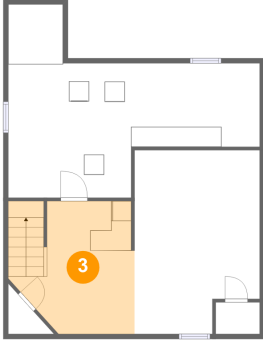

847 Lorenz Avenue, Baldwin, Nassau County, New York, United States, 11510

1 Floor 1 - Billiard Room

Dimensions: 12'6" x 18'4"
Area: 212 sq. ft
Counted as living area: Yes

Heated: Yes
Finished: Yes
Enclosed: Yes
Contiguous: Yes
Permitted: Yes
Wet space: No
Addition: No
Conversion: No

2 Floor 1 - Basement

Dimensions: 25'1" x 19'3"
Area: 303 sq. ft
Counted as living area: No

Heated: Yes
Finished: No
Enclosed: Yes
Contiguous: Yes
Permitted: Yes
Wet space: No
Addition: No
Conversion: No

847 Lorenz Avenue, Baldwin, Nassau County, New York, United States, 11510

3 Floor 1 - Hall

Dimensions: 11'10" x 13'3"
Area: 150 sq. ft
Counted as living area: Yes

Heated: Yes
Finished: Yes
Enclosed: Yes
Contiguous: Yes
Permitted: Yes
Wet space: No
Addition: No
Conversion: No