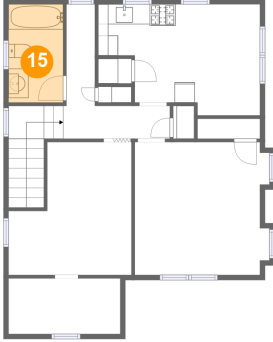

847 Lorenz Avenue, Baldwin, Nassau County, New York, United States, 11510

15 Floor 3 - Bath

Dimensions: 5'5" x 9'10"
Area: 53 sq. ft
Counted as living area: Yes

Heated: Yes
Finished: Yes
Enclosed: Yes
Contiguous: Yes
Permitted: Yes
Wet space: Yes
Addition: No
Conversion: No