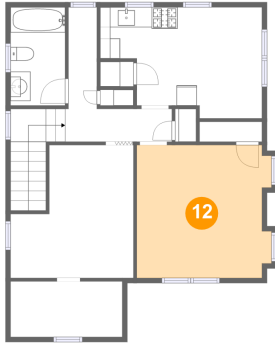

9 Floor 2 - Hall

Dimensions: 3'6" x 4'9"
Area: 59 sq. ft
Counted as living area: Yes

Heated: Yes
Finished: Yes
Enclosed: Yes
Contiguous: Yes
Permitted: Yes
Wet space: No
Addition: No
Conversion: No

10 Floor 2 - Foyer

Dimensions: 7'3" x 5'7"
Area: 40 sq. ft
Counted as living area: Yes

Heated: Yes
Finished: Yes
Enclosed: Yes
Contiguous: Yes
Permitted: Yes
Wet space: No
Addition: No
Conversion: No

11 Floor 3 - Bedroom

Dimensions: 12'3" x 13'3"
Area: 136 sq. ft
Counted as living area: Yes

Heated: Yes
Finished: Yes
Enclosed: Yes
Contiguous: Yes
Permitted: Yes
Wet space: No
Addition: No
Conversion: No

847 Lorenz Avenue, Baldwin, Nassau County, New York, United States, 11510

12 Floor 3 - Family Room

Dimensions: 13'5" x 13'3"
Area: 171 sq. ft
Counted as living area: Yes

Heated: Yes
Finished: Yes
Enclosed: Yes
Contiguous: Yes
Permitted: Yes
Wet space: No
Addition: No
Conversion: No

13 Floor 3 - Pantry