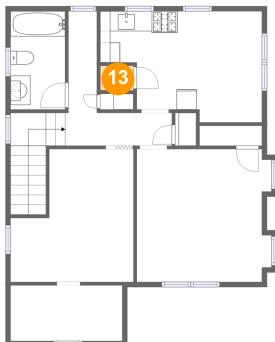

Heated: Yes
Finished: Yes
Enclosed: Yes
Contiguous: Yes
Permitted: Yes
Wet space: No
Addition: No
Conversion: No

847 Lorenz Avenue, Baldwin, Nassau County, New York, United States, 11510

12 Floor 3 - Family Room

Dimensions: 13'5" x 13'3"
Area: 171 sq. ft
Counted as living area: Yes

Heated: Yes
Finished: Yes
Enclosed: Yes
Contiguous: Yes
Permitted: Yes
Wet space: No
Addition: No
Conversion: No

13 Floor 3 - Pantry