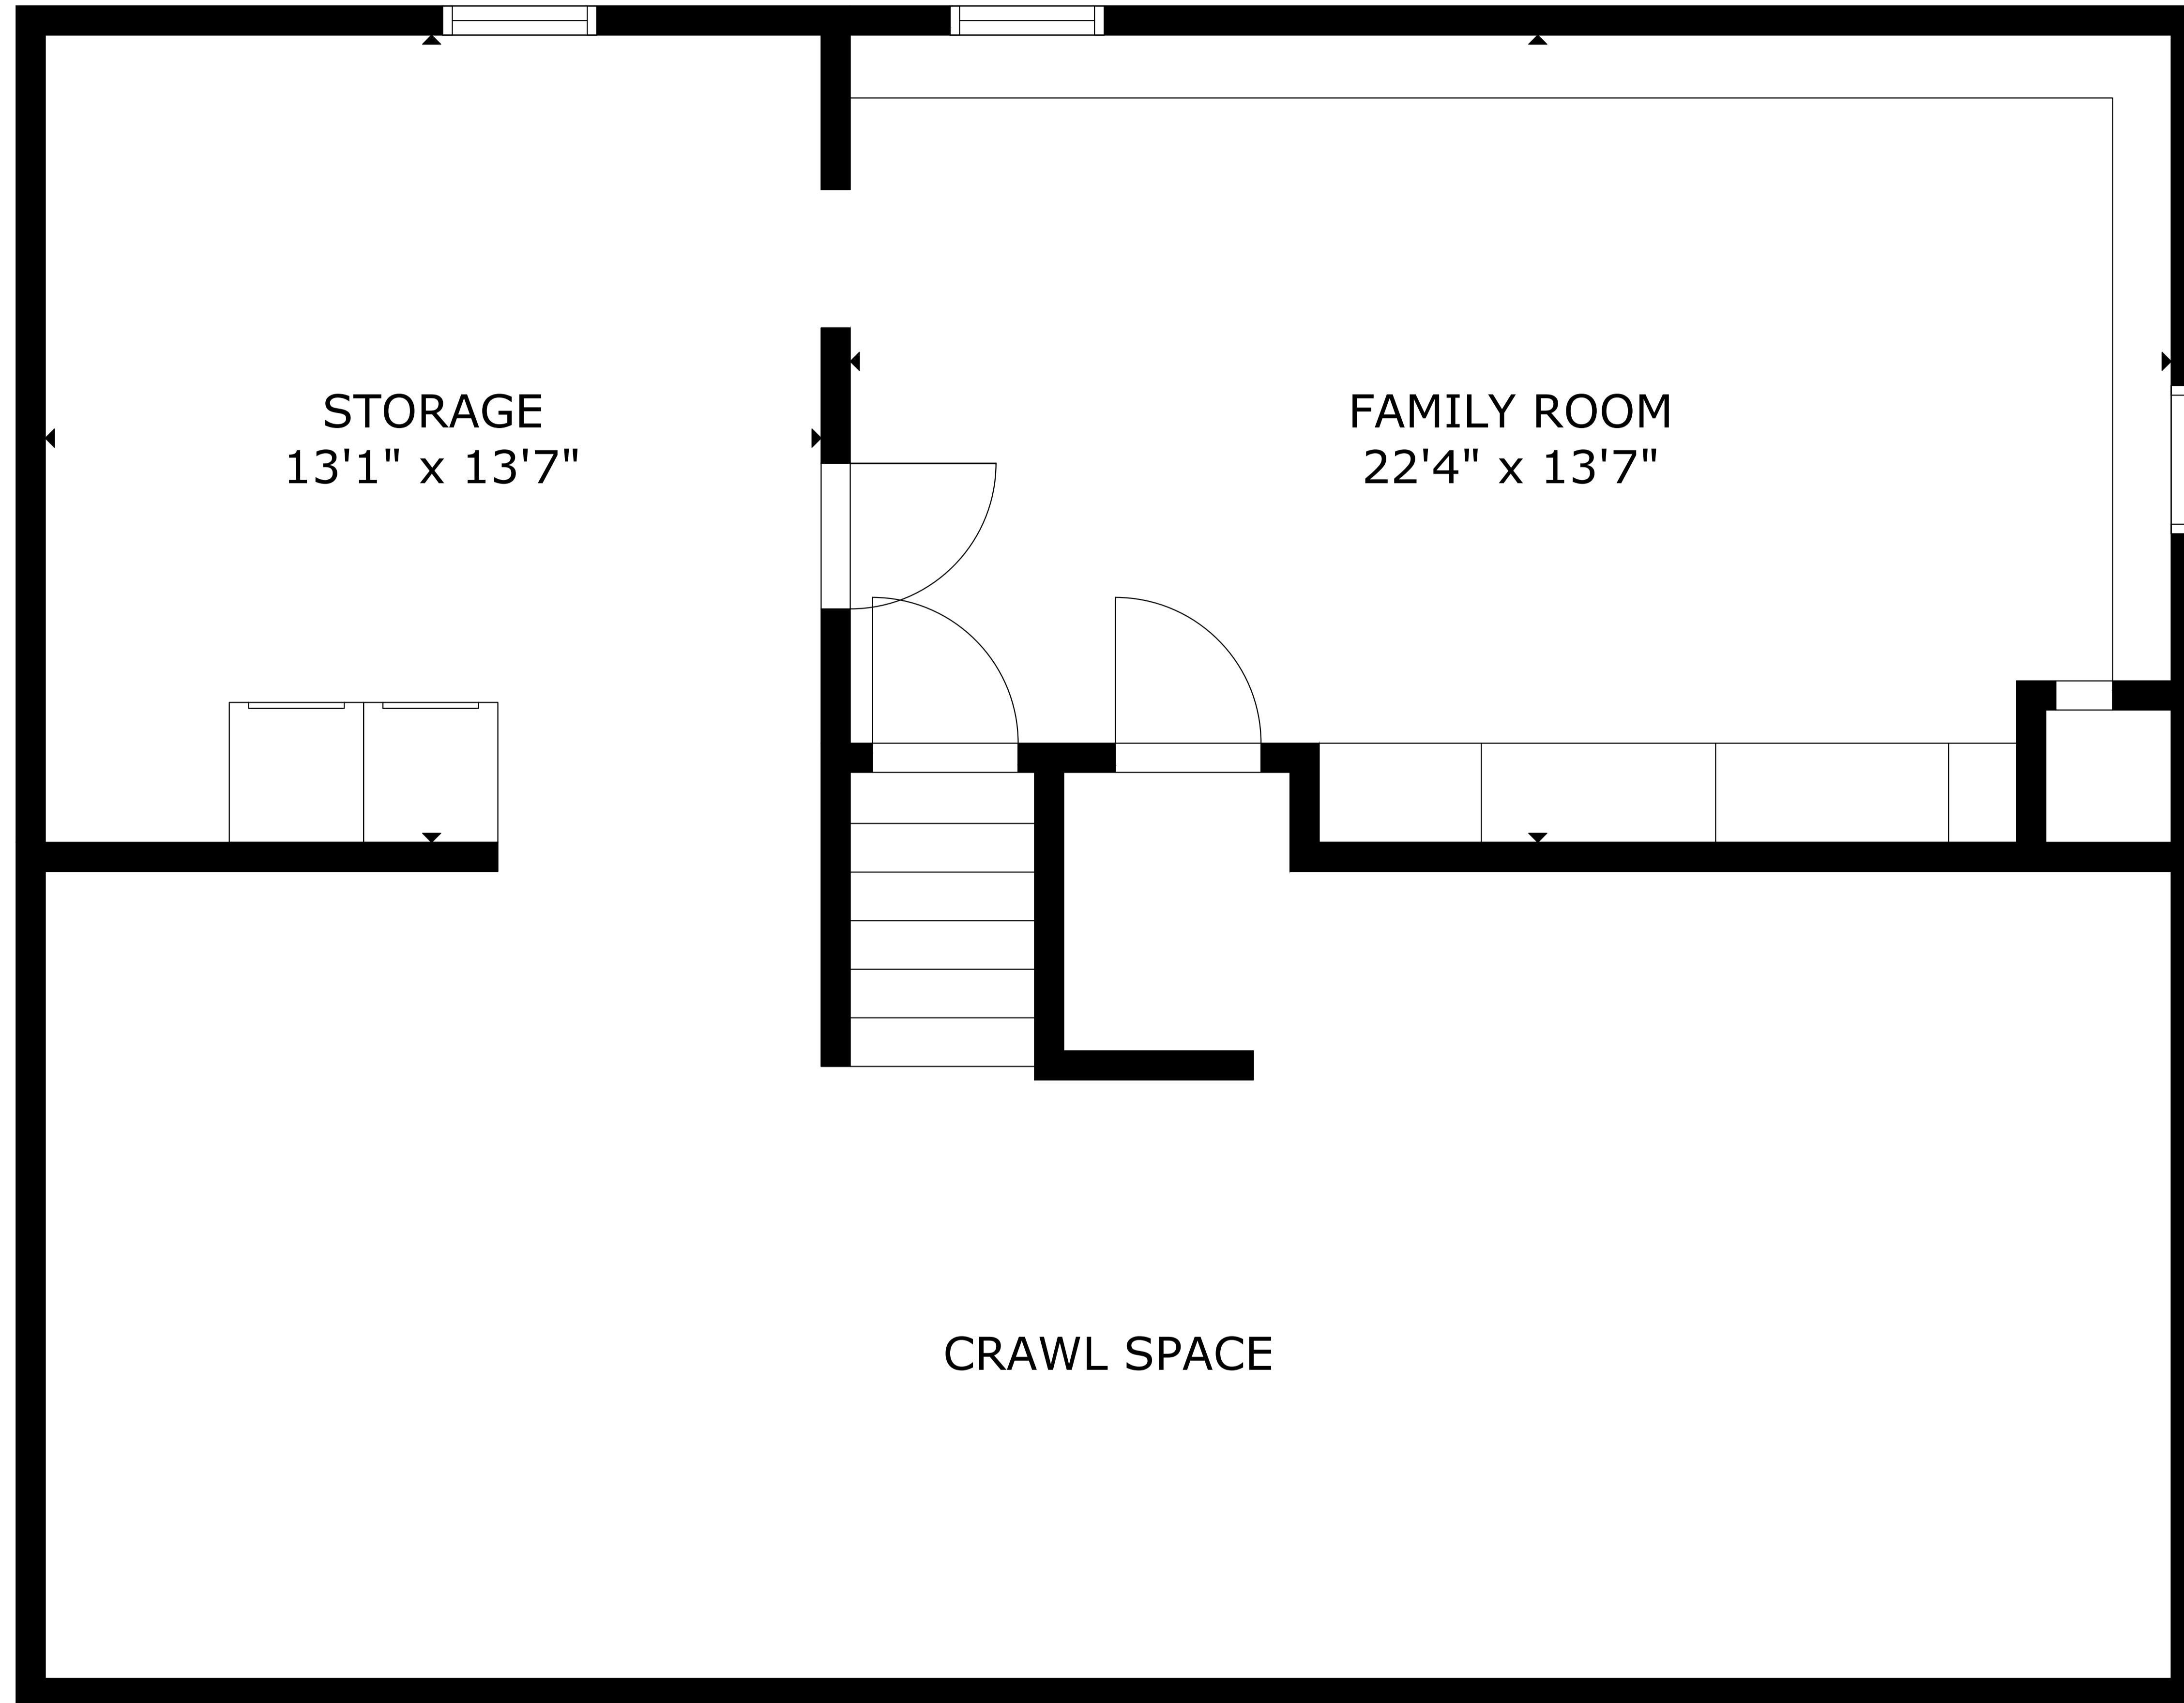

7 Summer St. Wareham

CRAWL SPACE

GROSS INTERNAL AREA
TOTAL: 1,550 sq ft

FLOOR 1: 493 sq ft, FLOOR 2: 1,057 sq ft

SIZE AND DIMENSIONS ARE APPROXIMATE, ACTUAL MAY VARY