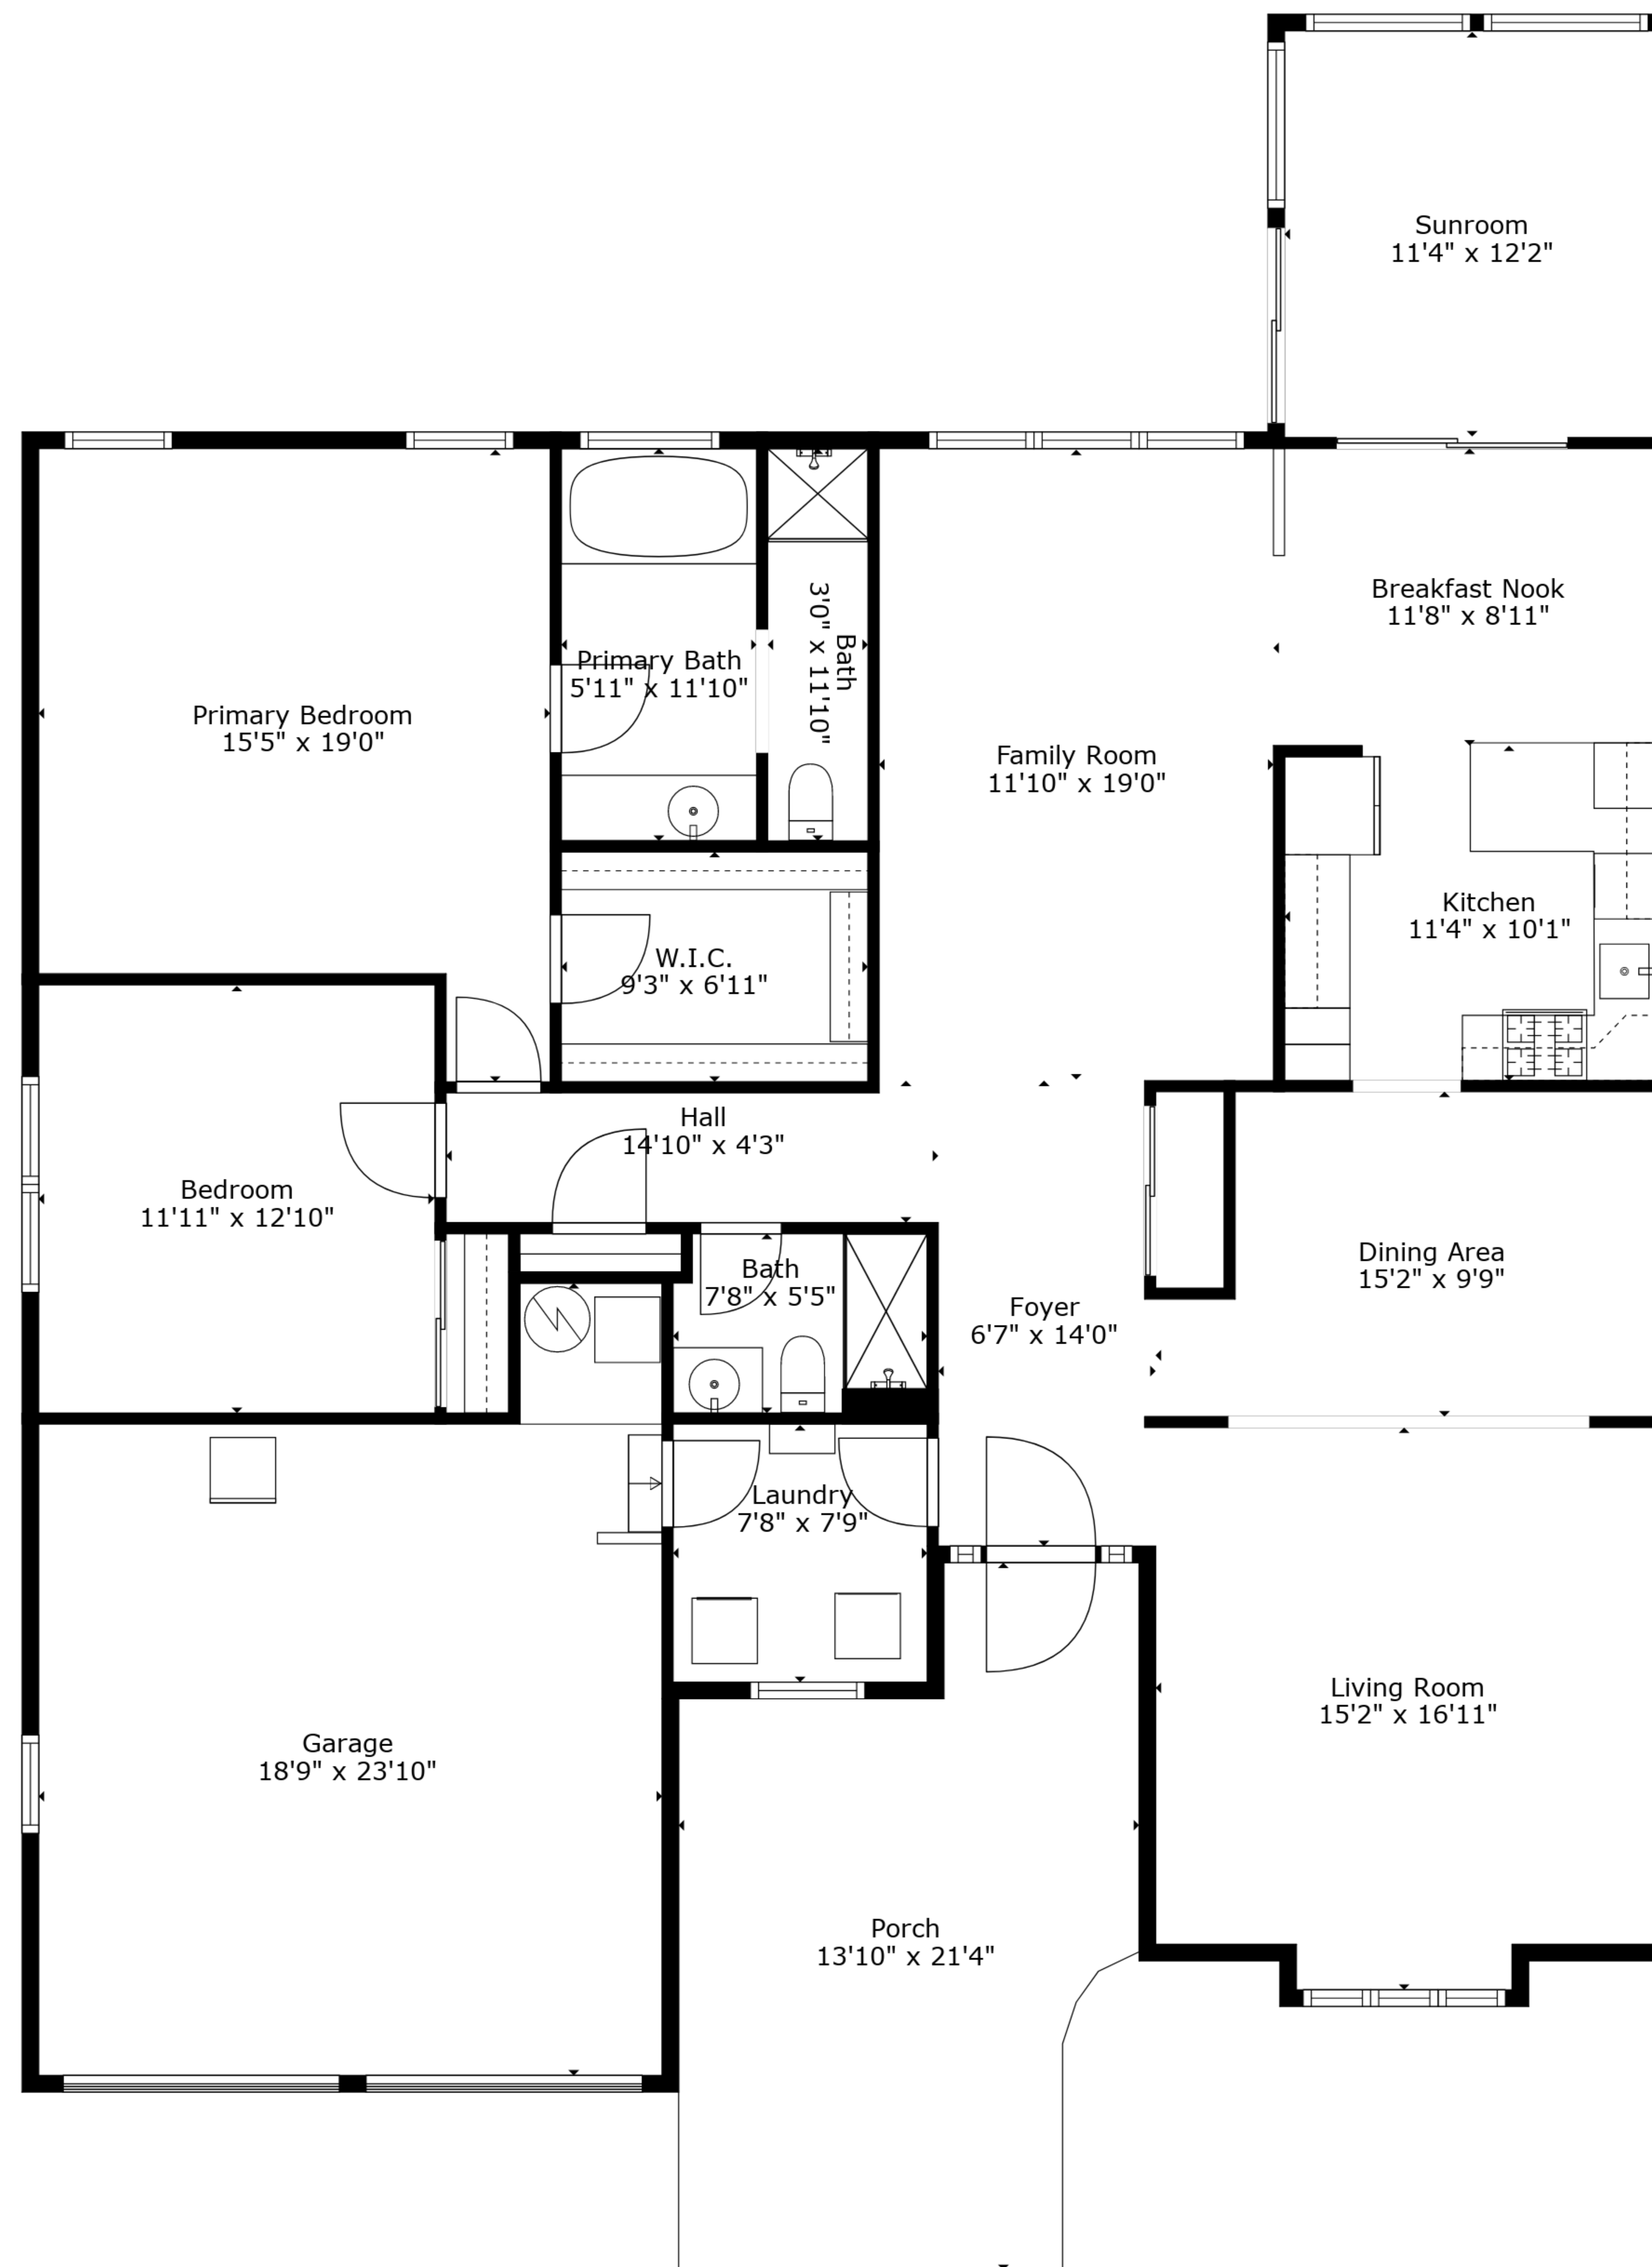

**TOTAL: 1881 sq. ft**

FLOOR 1: 1881 sq. ft

EXCLUDED AREAS: GARAGE: 386 sq. ft, PORCH: 242 sq. ft

Sizes And Dimensions Are Approximate And For Reference Only. Actual May Vary.

**TOTAL: 1881 sq. ft**

FLOOR 1: 1881 sq. ft

EXCLUDED AREAS: GARAGE: 386 sq. ft, PORCH: 242 sq. ft

Sizes And Dimensions Are Approximate And For Reference Only. Actual May Vary.