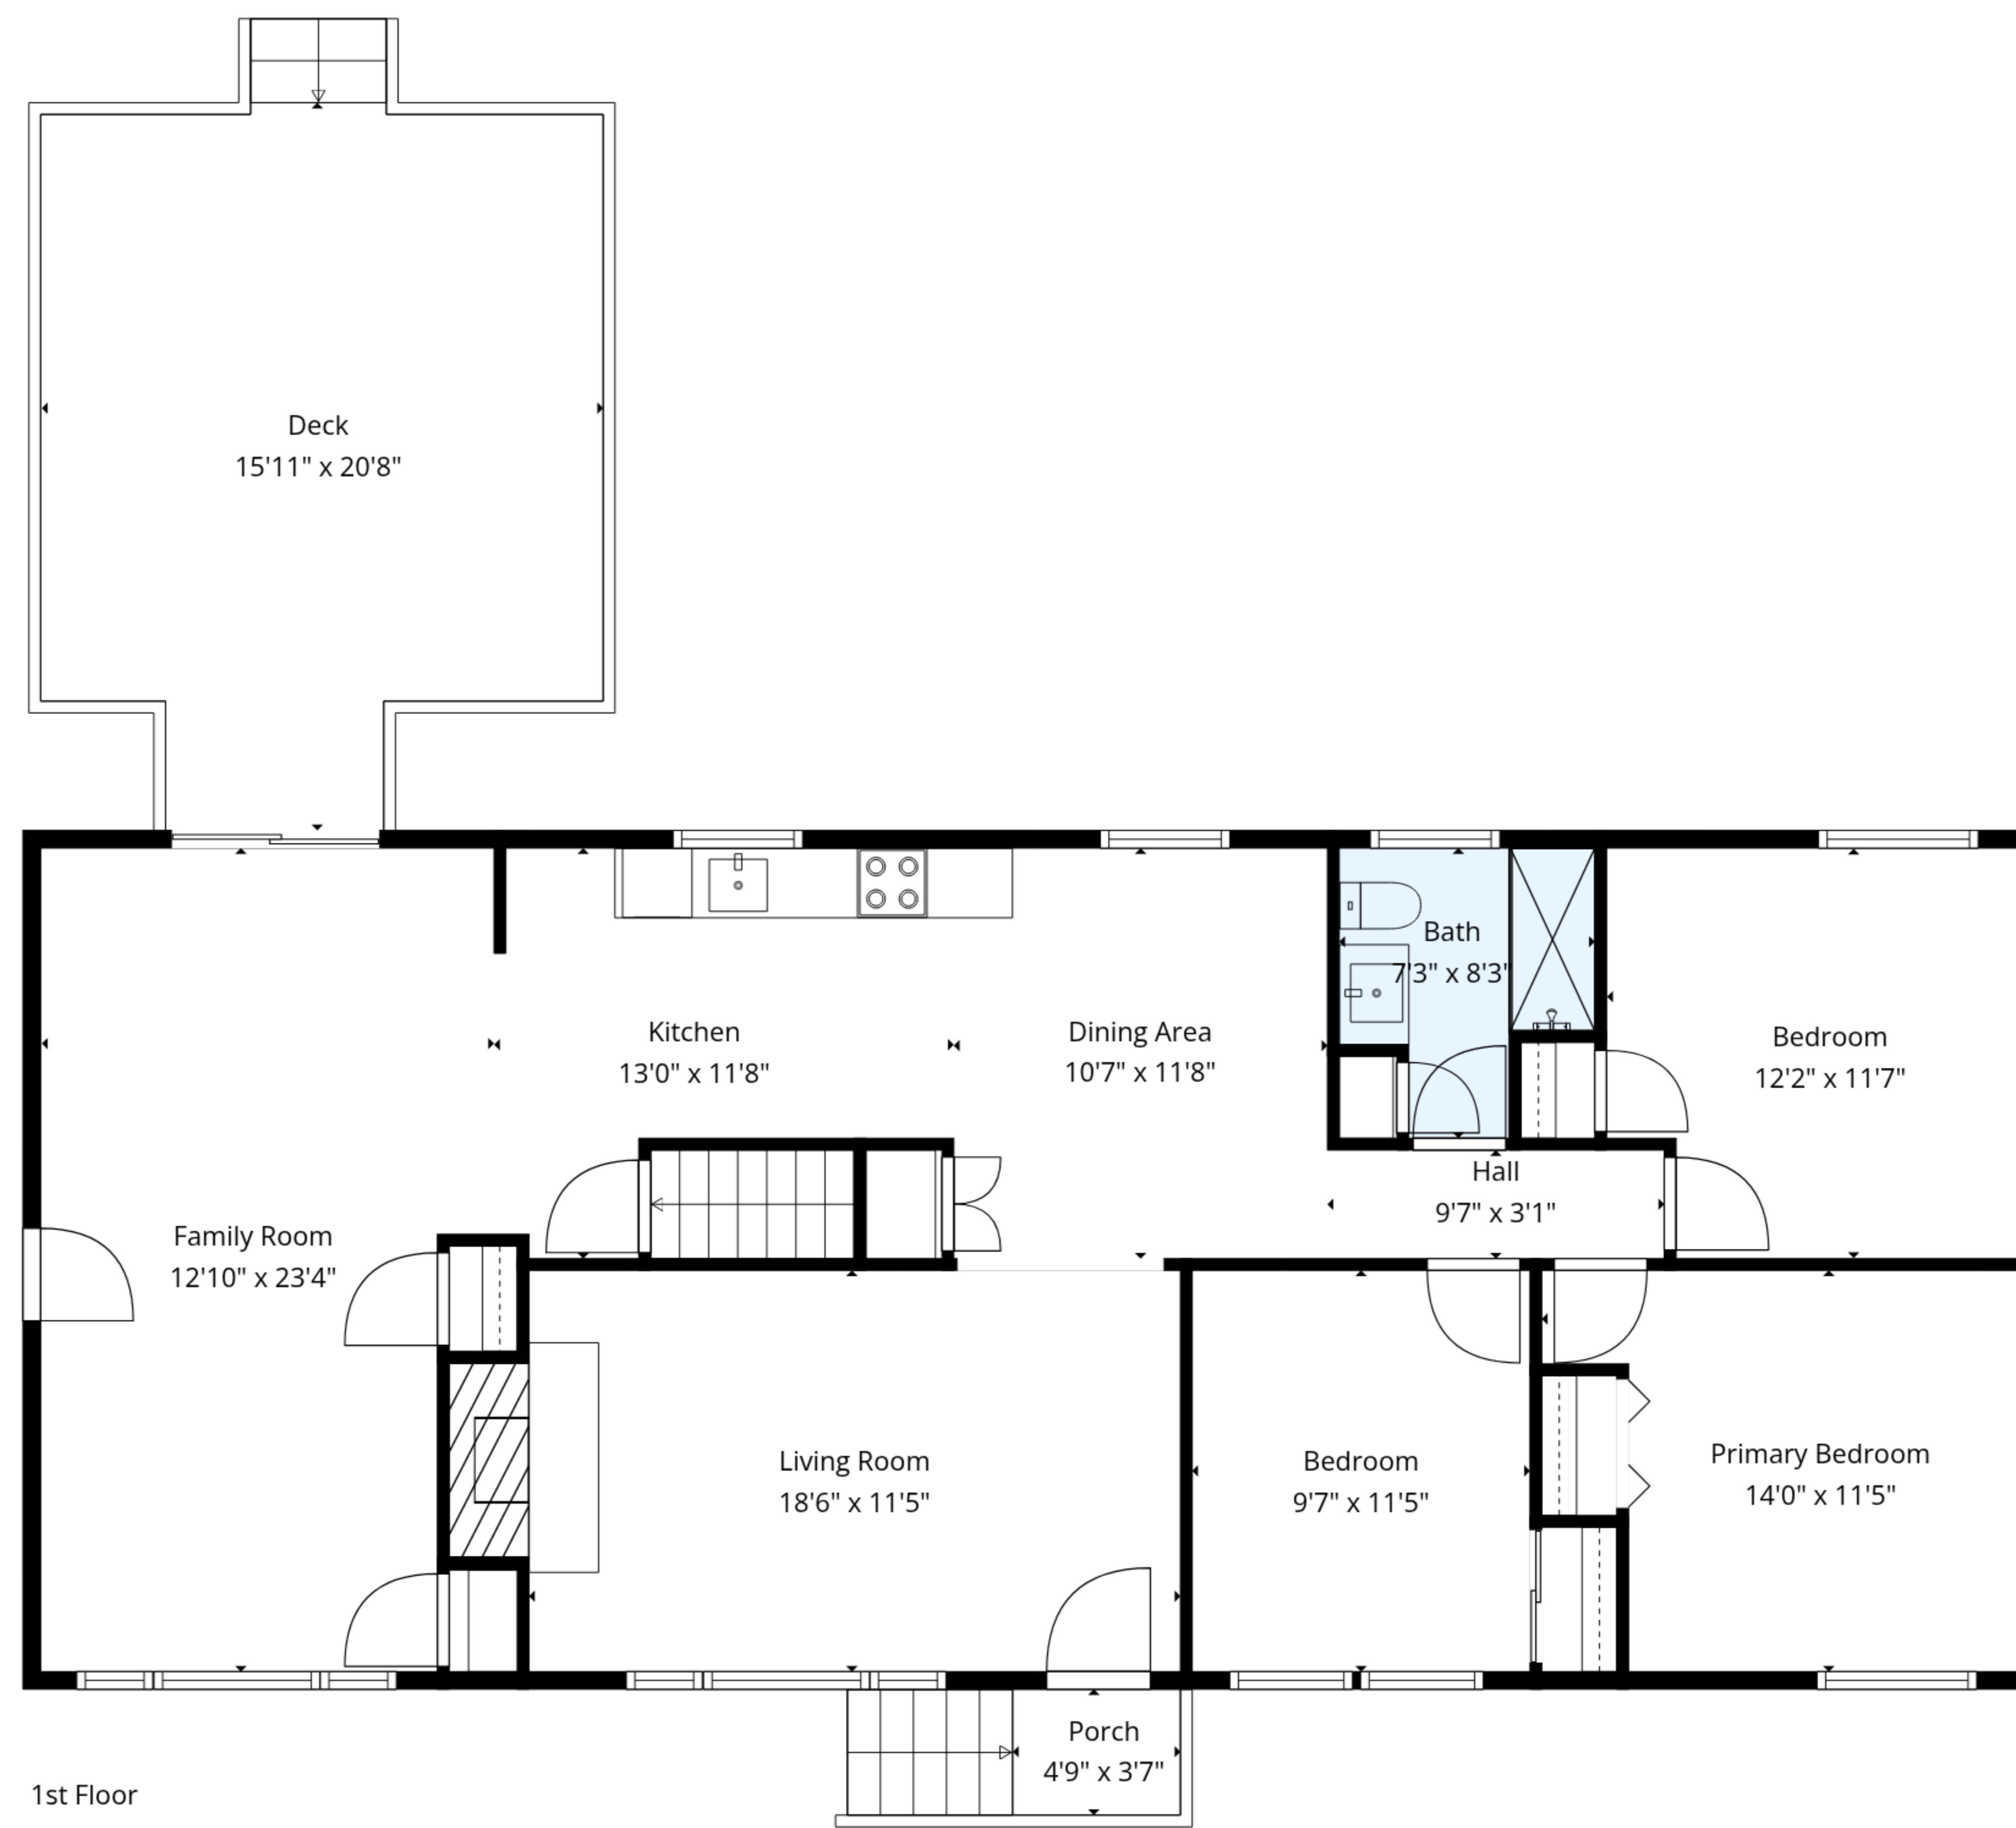

TOTAL: 1321 sq. ft

Basement: 0 sq. ft, 1st floor: 1321 sq. ft

EXCLUDED AREAS: STORAGE: 116 sq. ft, BASEMENT: 877 sq. ft, DECK: 298 sq. ft,

PORCH: 34 sq. ft, WALLS: 147 sq. ft

TOTAL: 1321 sq. ft

Basement: 0 sq. ft, 1st floor: 1321 sq. ft

EXCLUDED AREAS: STORAGE: 116 sq. ft, BASEMENT: 877 sq. ft, DECK: 298 sq. ft,

PORCH: 34 sq. ft, WALLS: 147 sq. ft

TOTAL: 1321 sq. ft

Basement: 0 sq. ft, 1st floor: 1321 sq. ft

EXCLUDED AREAS: STORAGE: 116 sq. ft, BASEMENT: 877 sq. ft, DECK: 298 sq. ft,

PORCH: 34 sq. ft, WALLS: 147 sq. ft