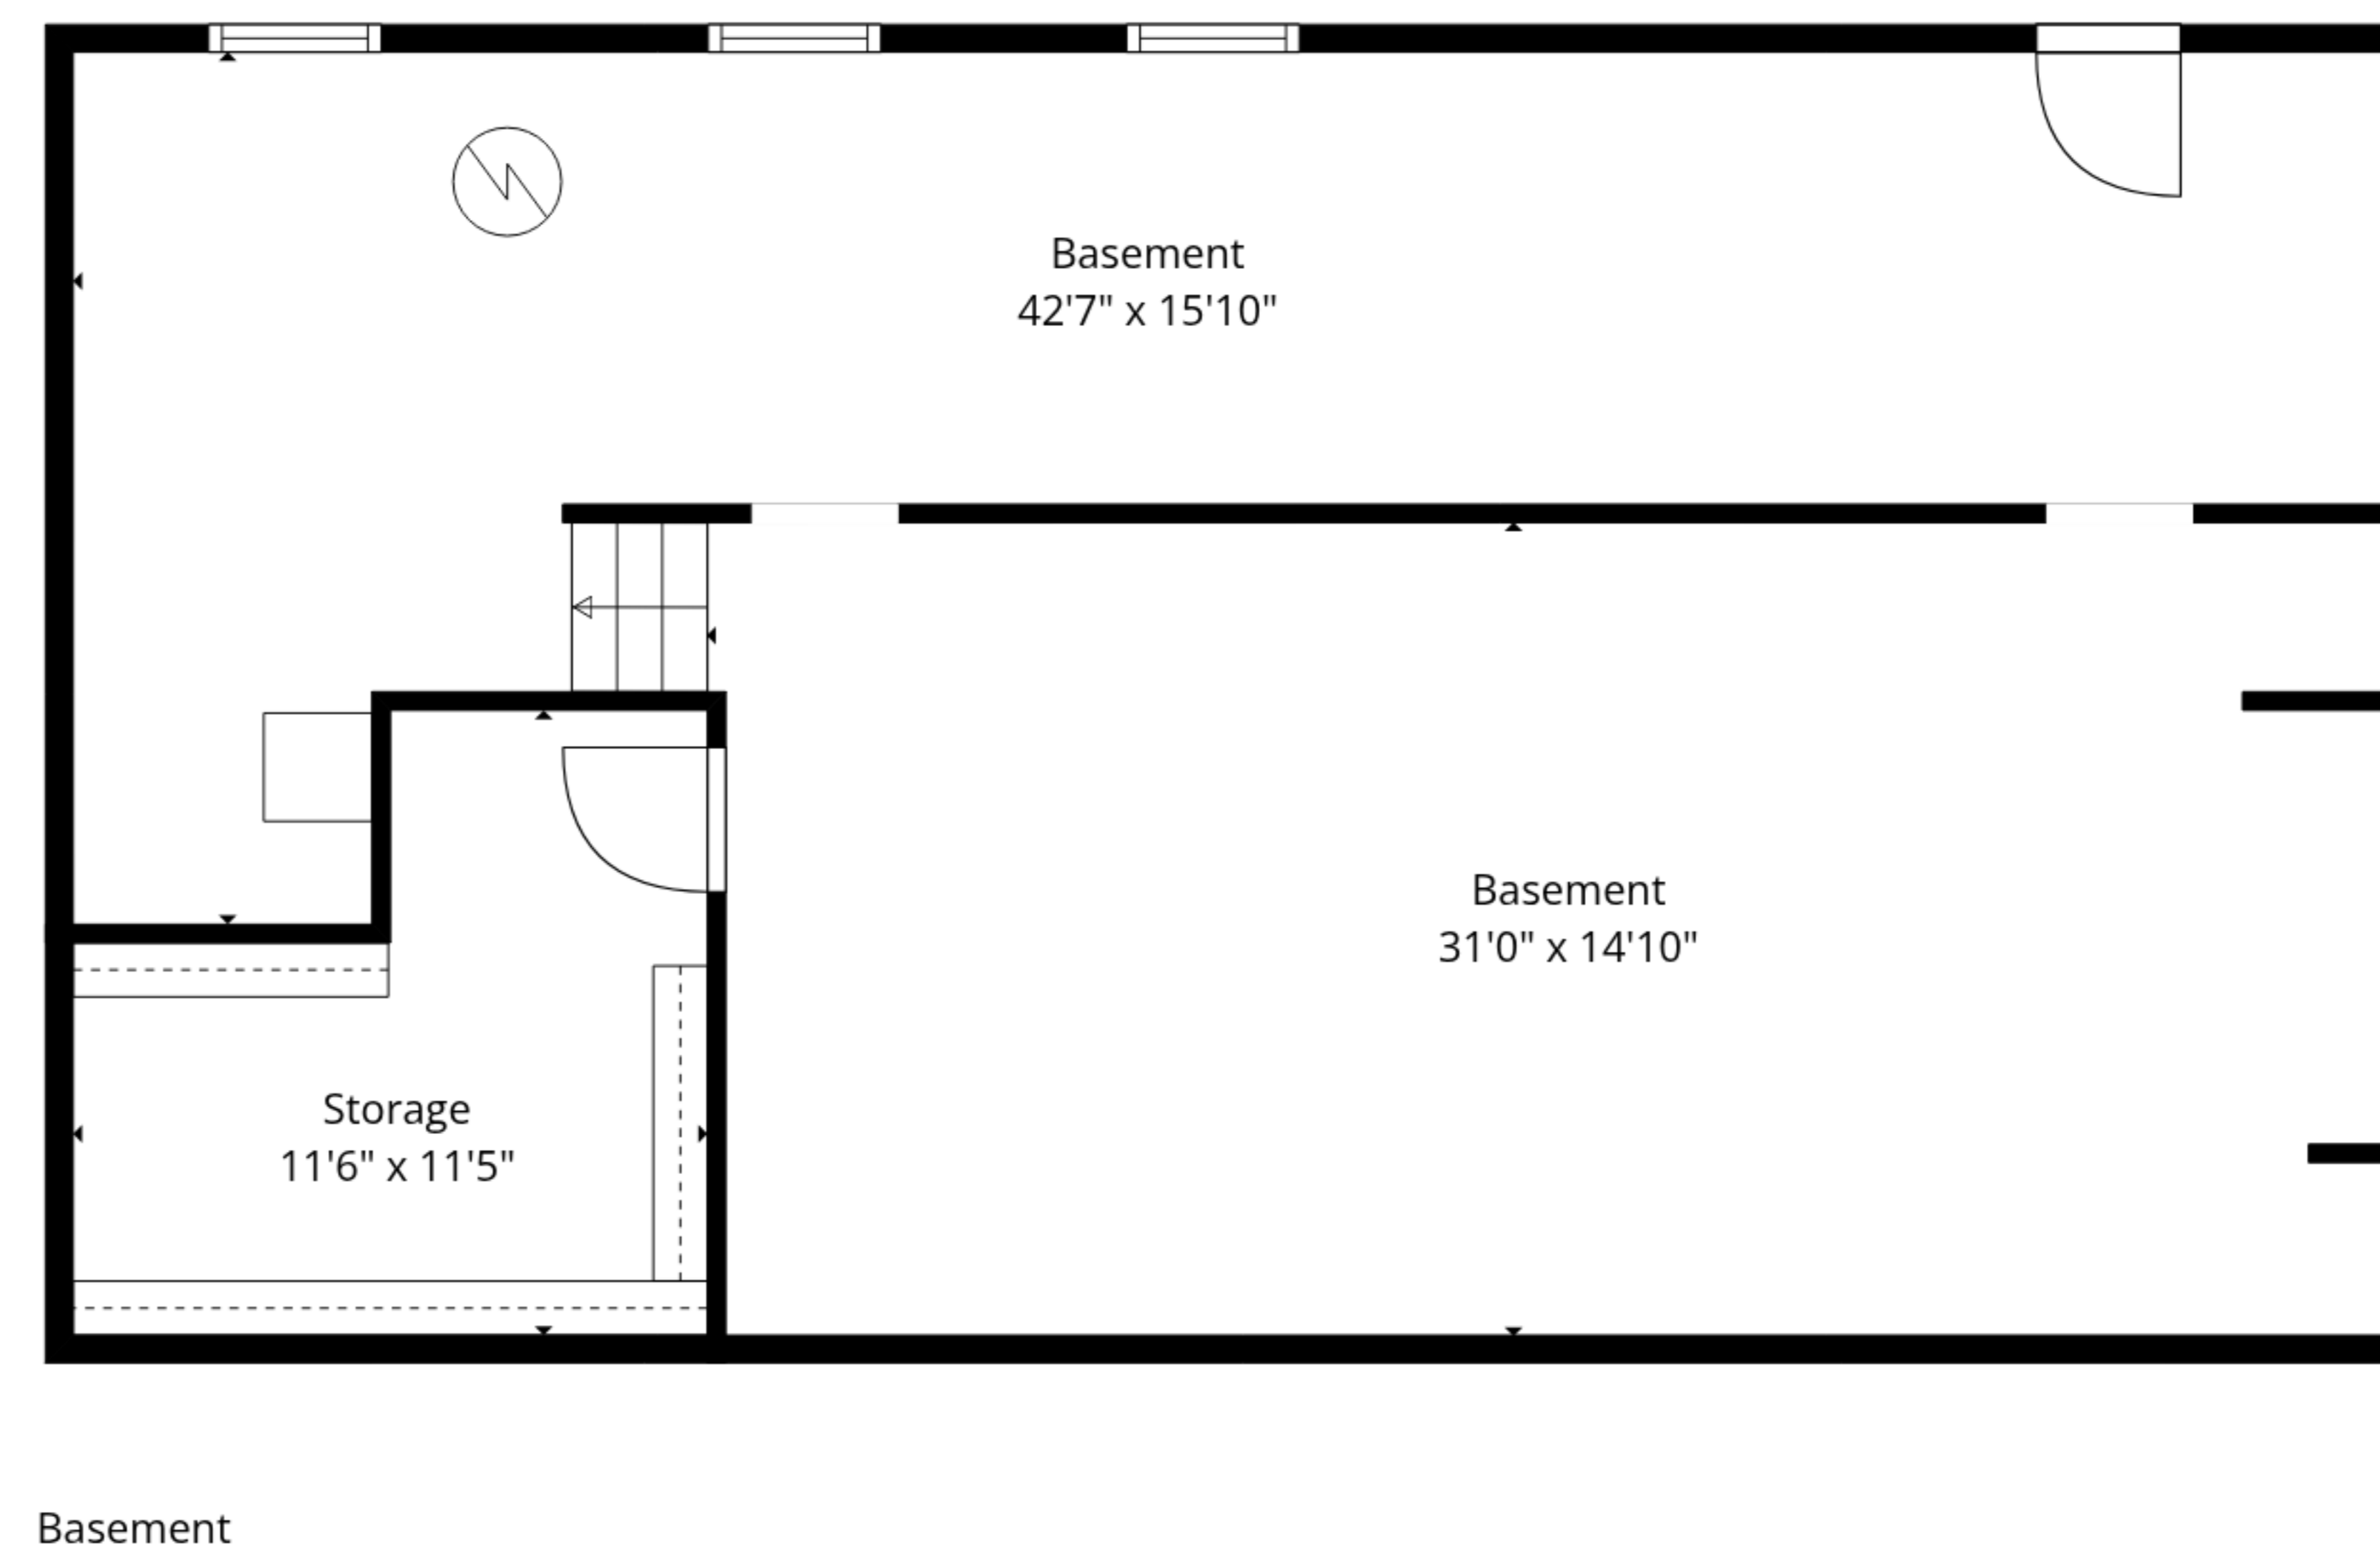

TOTAL: 1321 sq. ft

Basement: 0 sq. ft, 1st floor: 1321 sq. ft

EXCLUDED AREAS: STORAGE: 116 sq. ft, BASEMENT: 877 sq. ft, DECK: 298 sq. ft,

PORCH: 34 sq. ft, WALLS: 147 sq. ft

TOTAL: 1321 sq. ft

Basement: 0 sq. ft, 1st floor: 1321 sq. ft

EXCLUDED AREAS: STORAGE: 116 sq. ft, BASEMENT: 877 sq. ft, DECK: 298 sq. ft,

PORCH: 34 sq. ft, WALLS: 147 sq. ft

TOTAL: 1321 sq. ft

Basement: 0 sq. ft, 1st floor: 1321 sq. ft

EXCLUDED AREAS: STORAGE: 116 sq. ft, BASEMENT: 877 sq. ft, DECK: 298 sq. ft,

PORCH: 34 sq. ft, WALLS: 147 sq. ft