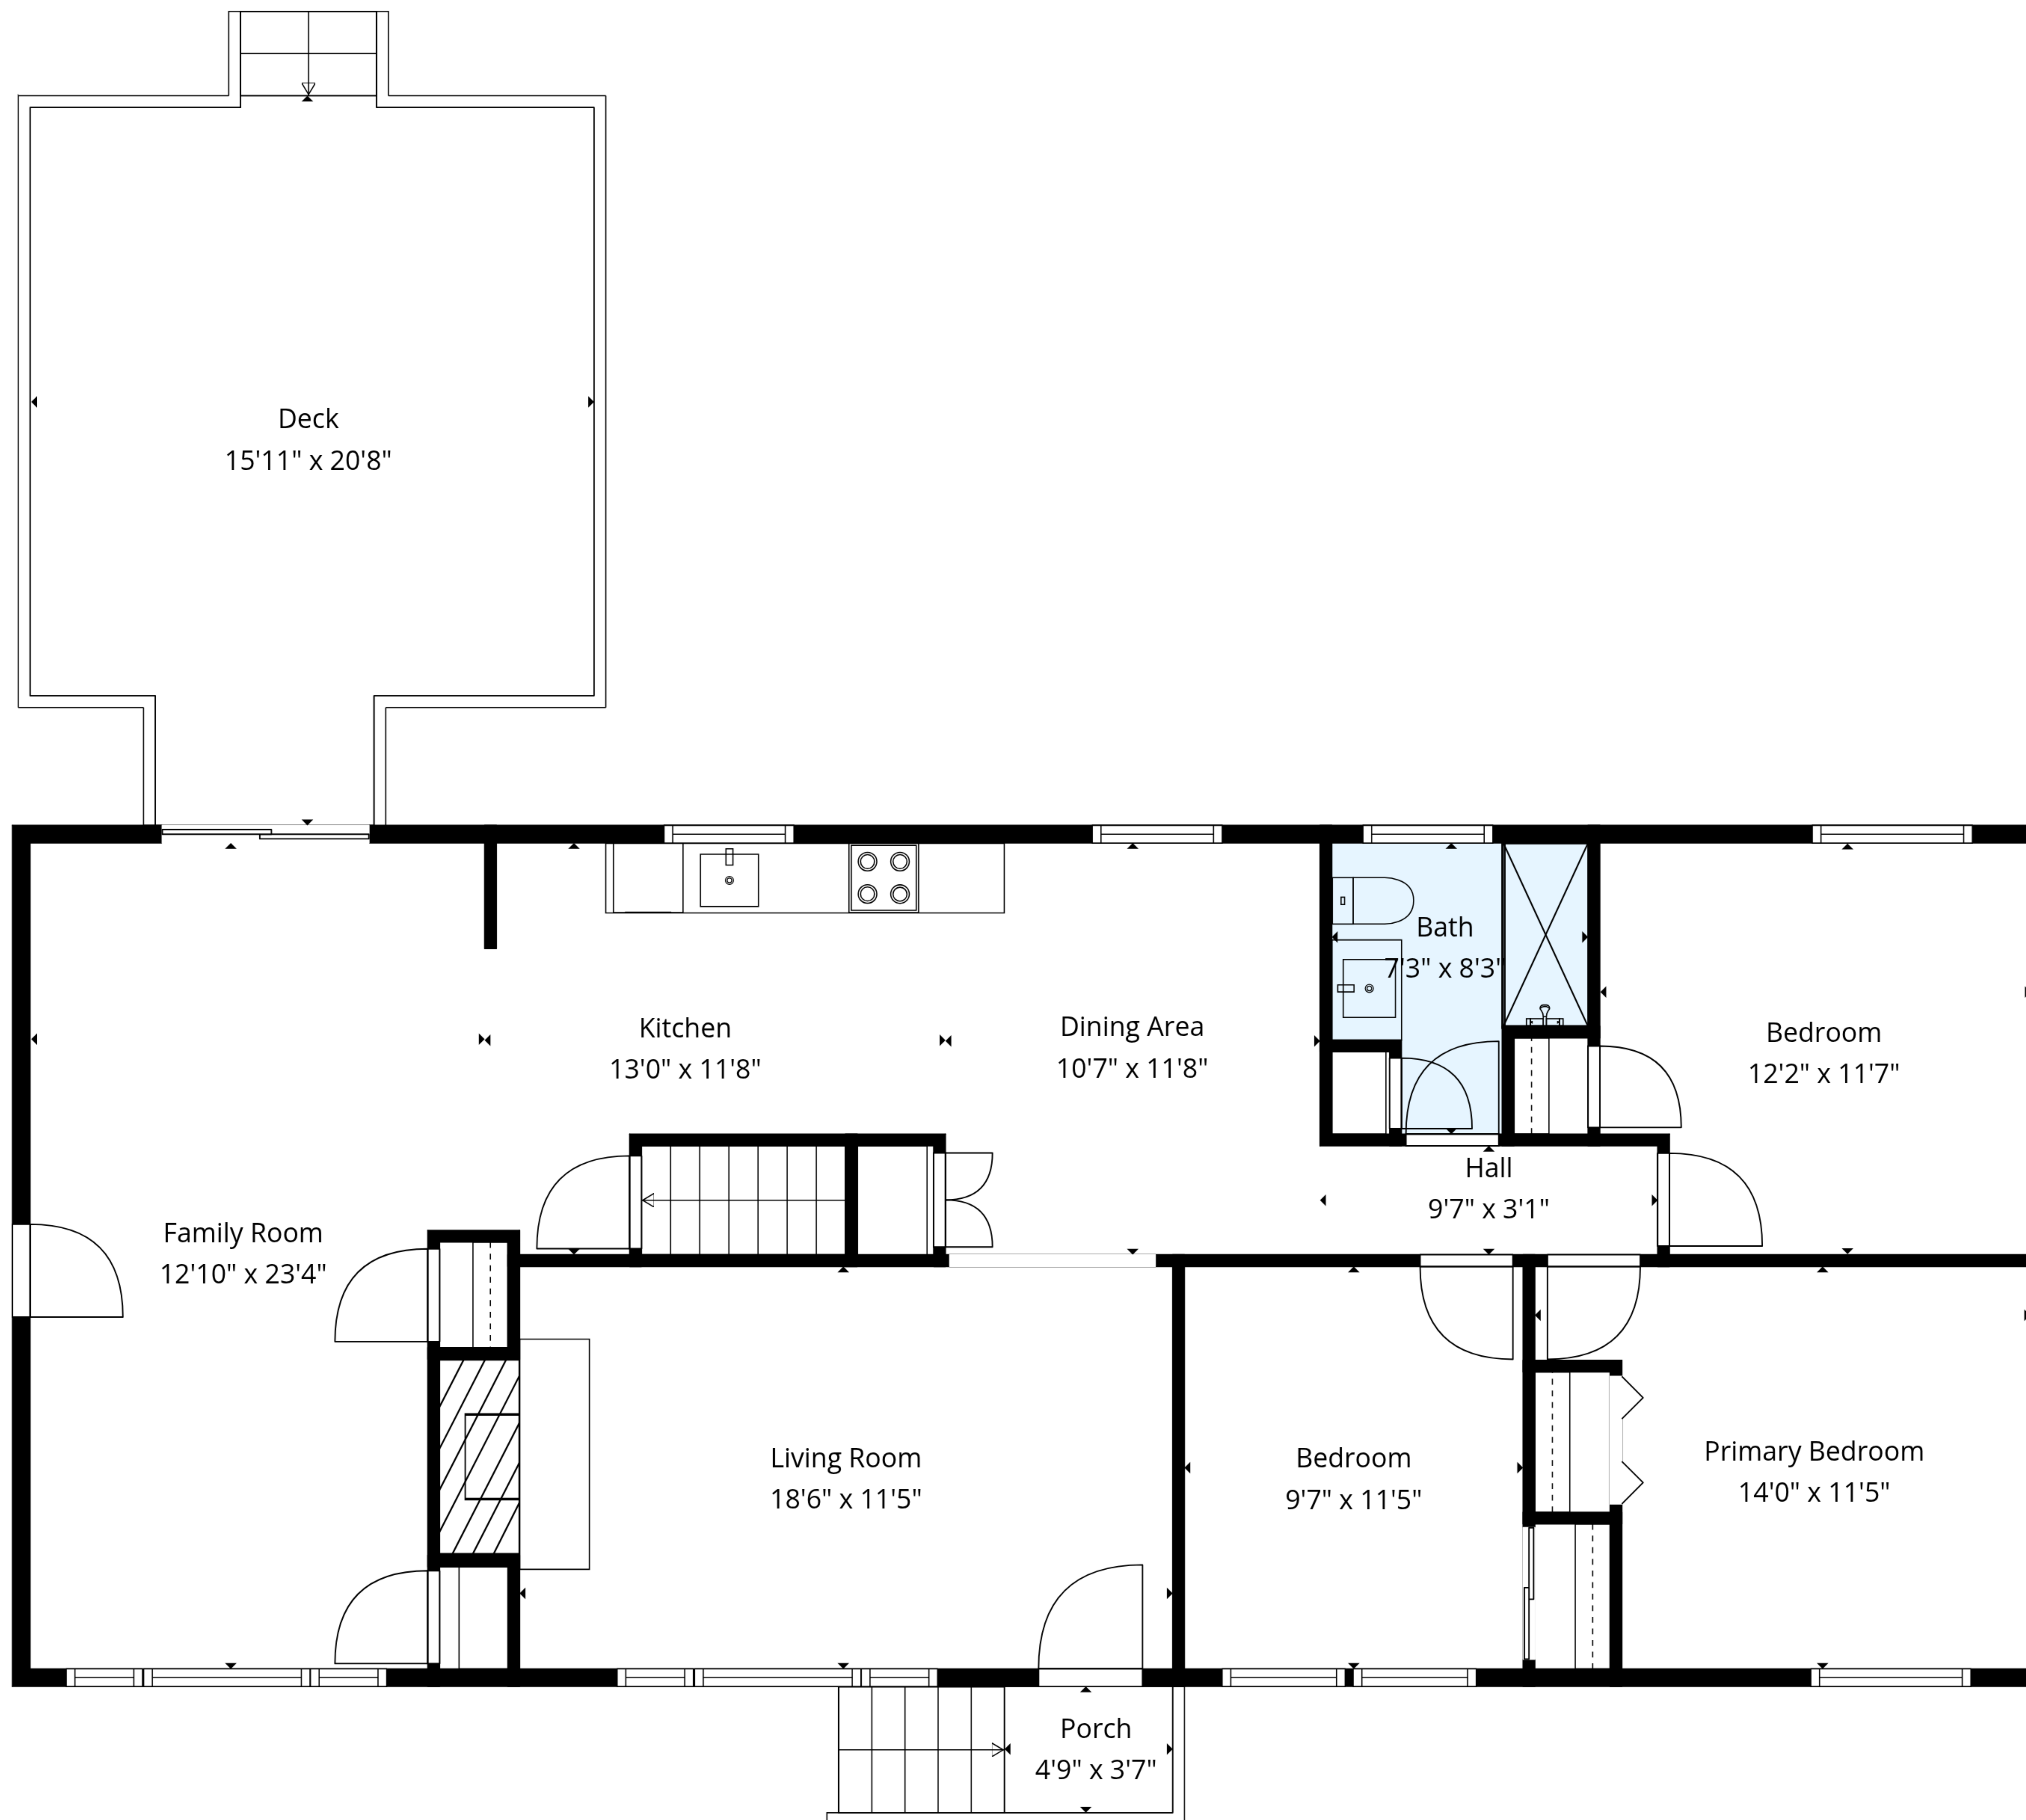

TOTAL: 1321 sq. ft

Basement: 0 sq. ft, 1st floor: 1321 sq. ft

EXCLUDED AREAS: STORAGE: 116 sq. ft, BASEMENT: 877 sq. ft, DECK: 298 sq. ft,

PORCH: 34 sq. ft, WALLS: 147 sq. ft

TOTAL: 1321 sq. ft

Basement: 0 sq. ft, 1st floor: 1321 sq. ft

EXCLUDED AREAS: STORAGE: 116 sq. ft, BASEMENT: 877 sq. ft, DECK: 298 sq. ft,

PORCH: 34 sq. ft, WALLS: 147 sq. ft

TOTAL: 1321 sq. ft

Basement: 0 sq. ft, 1st floor: 1321 sq. ft

EXCLUDED AREAS: STORAGE: 116 sq. ft, BASEMENT: 877 sq. ft, DECK: 298 sq. ft,

PORCH: 34 sq. ft, WALLS: 147 sq. ft