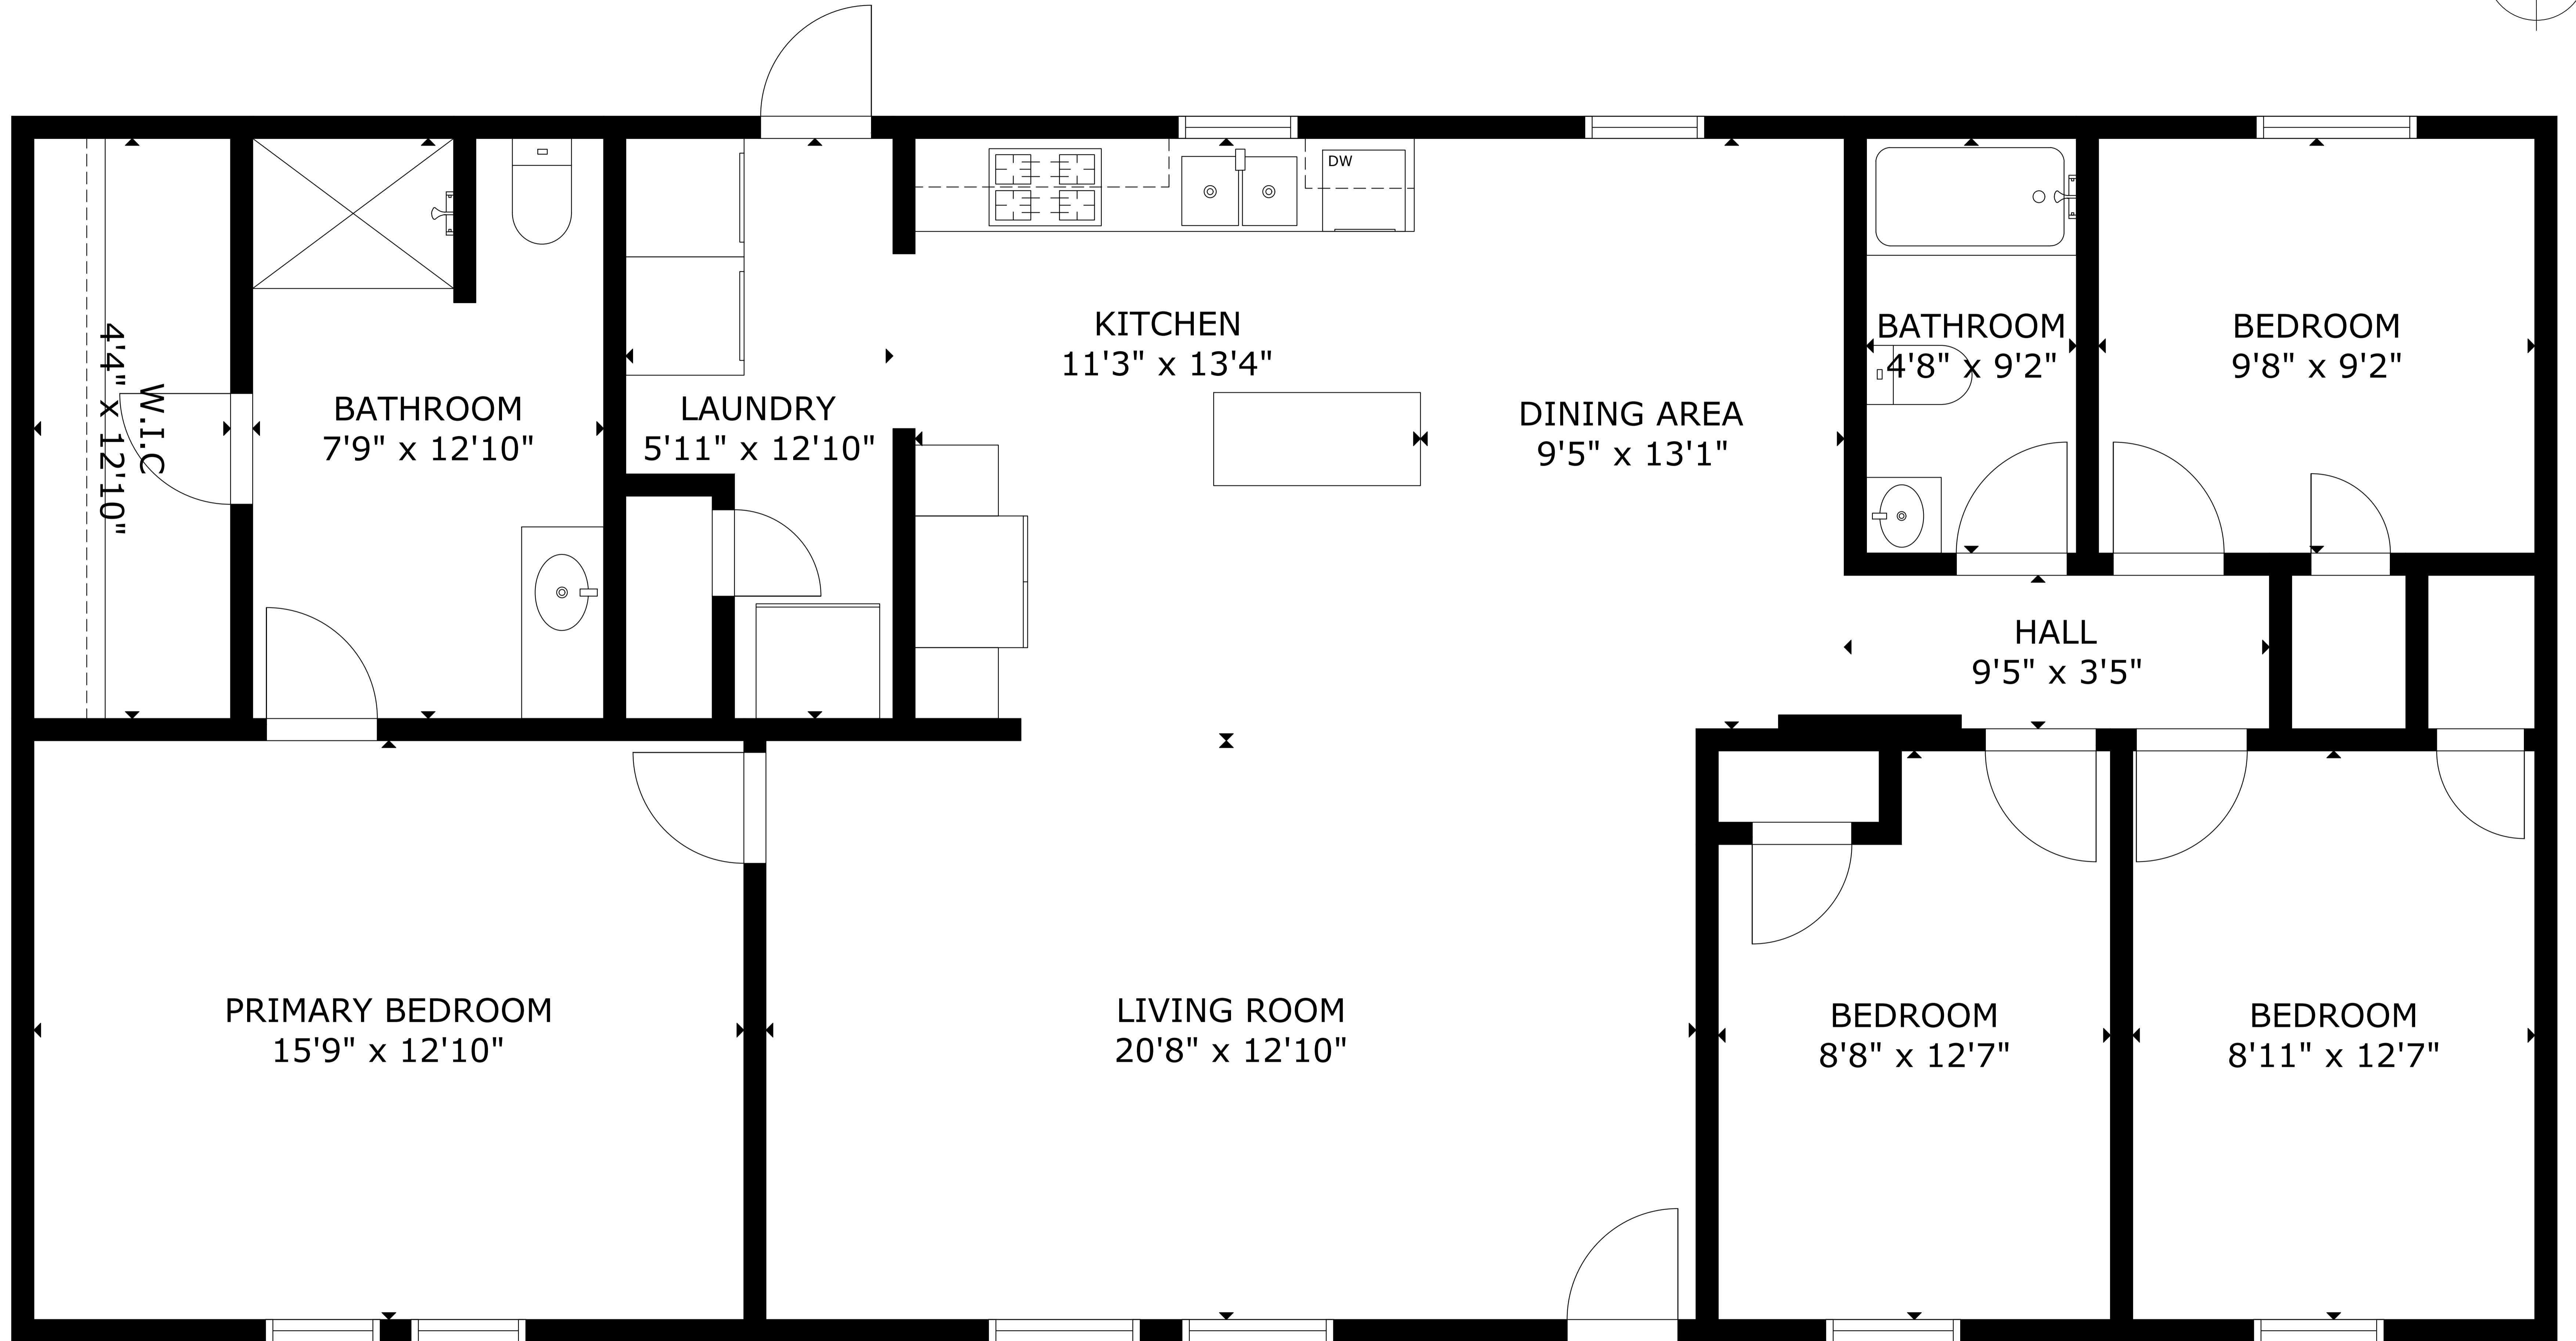

# 1501 Elsie St

GROSS EXTERNAL AREA  
TOTAL: 1,536 sq.ft  
FLOOR 1: 1,536 sq.ft

SIZE AND DIMENSIONS ARE APPROXIMATE, ACTUAL MAY VARY