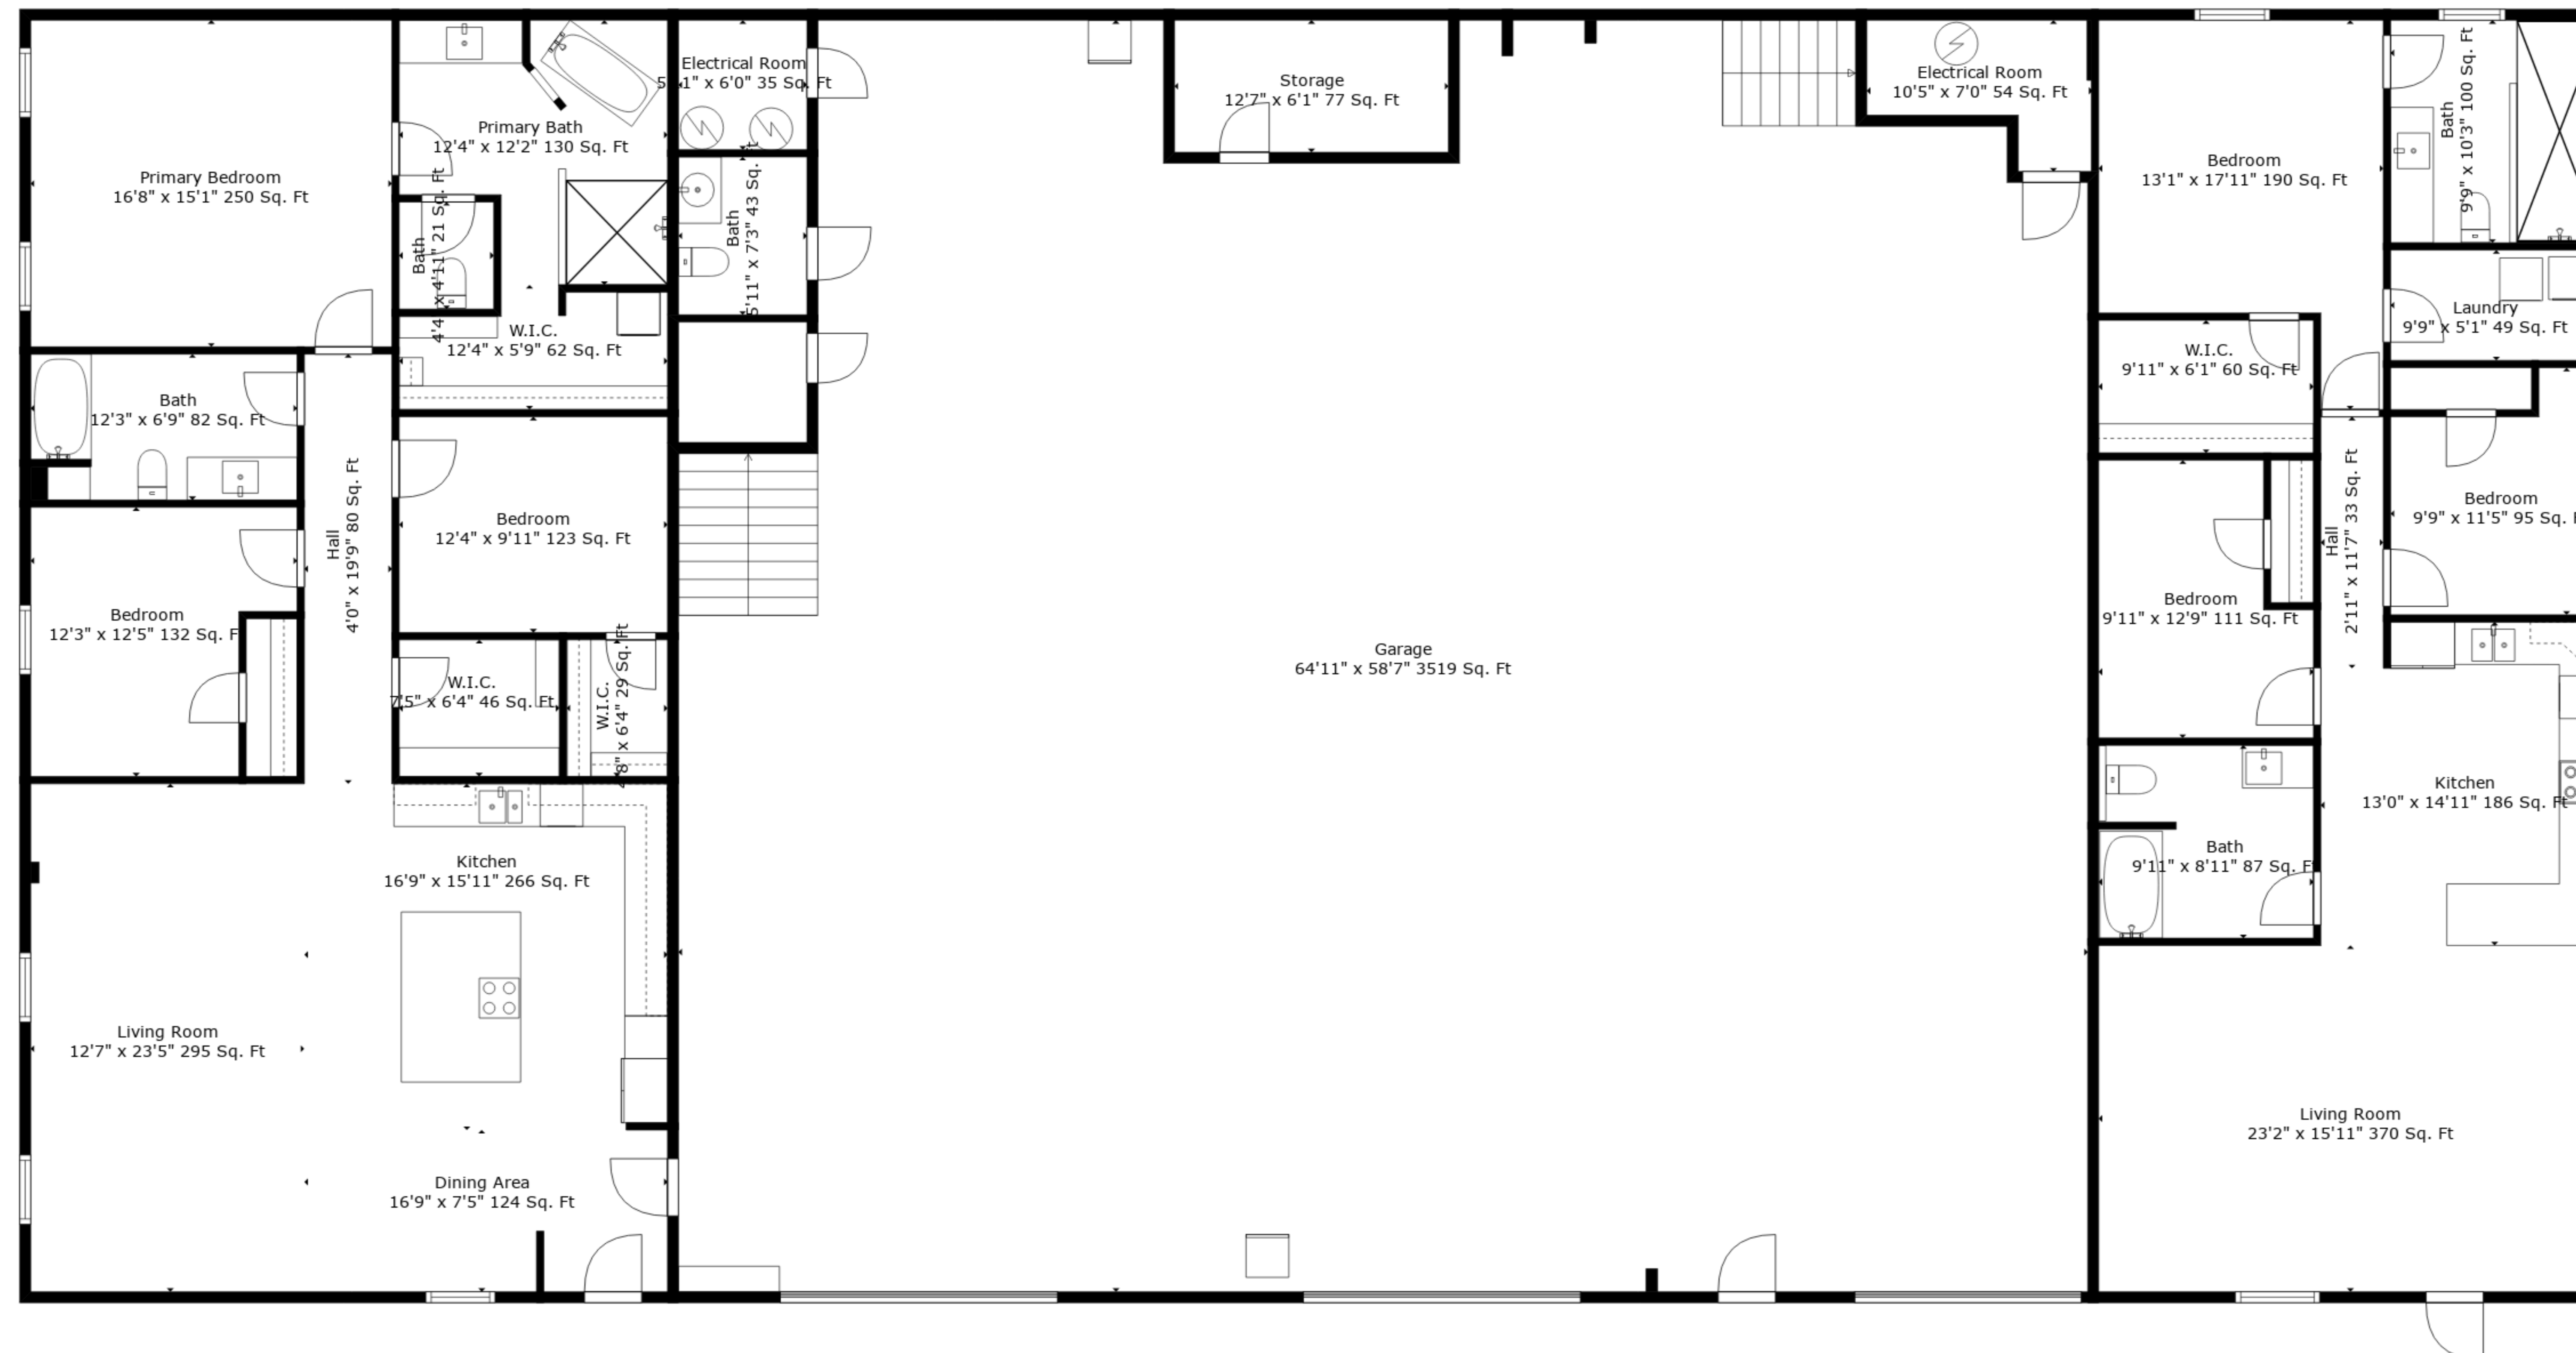

TOTAL: 6488 sq. ft
 FLOOR 1: 3166 sq. ft, FLOOR 2: 3322 sq. ft
 EXCLUDED AREAS: GARAGE: 3519 sq. ft, ELECTRICAL ROOM: 125 sq. ft, STORAGE: 77 sq. ft,
 OPEN TO BELOW: 3578 sq. ft

Measurements Are Deemed Highly Reliable But Not Guaranteed.

Floor 2

Floor 1

TOTAL: 6488 sq. ft
 FLOOR 1: 3166 sq. ft, FLOOR 2: 3322 sq. ft
 EXCLUDED AREAS: GARAGE: 3519 sq. ft, ELECTRICAL ROOM: 125 sq. ft, STORAGE: 77 sq. ft,
 OPEN TO BELOW: 3578 sq. ft

Measurements Are Deemed Highly Reliable But Not Guaranteed.