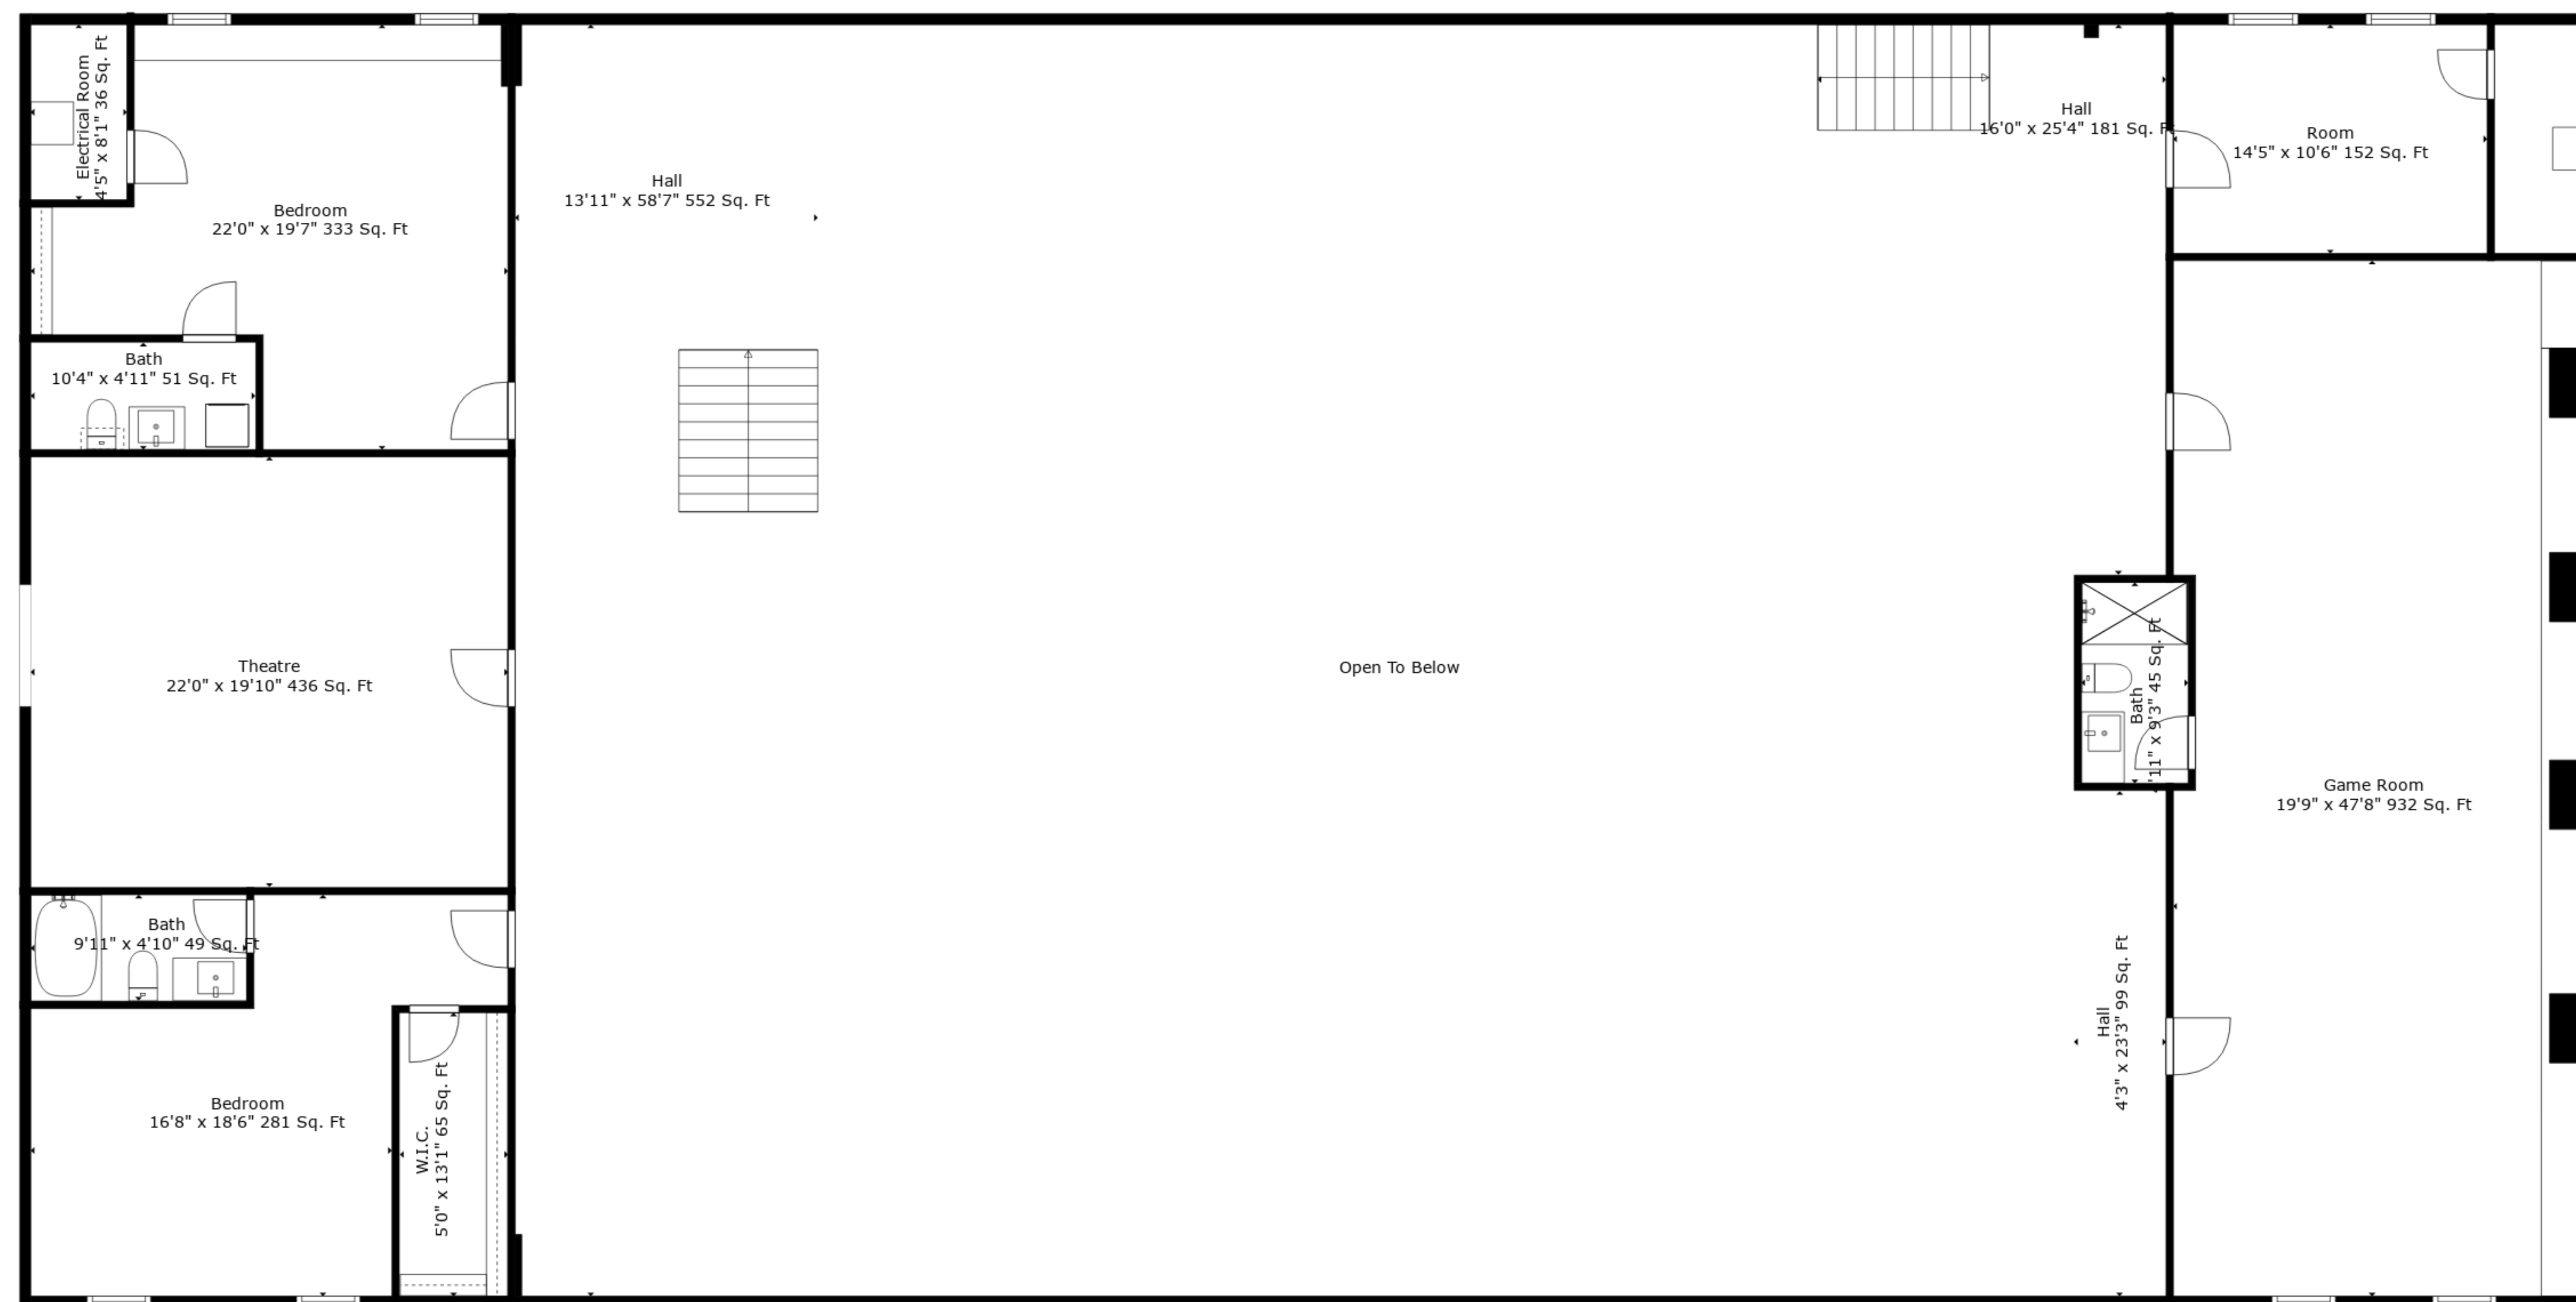

TOTAL: 6488 sq. ft
 FLOOR 1: 3166 sq. ft, FLOOR 2: 3322 sq. ft
 EXCLUDED AREAS: GARAGE: 3519 sq. ft, ELECTRICAL ROOM: 125 sq. ft, STORAGE: 77 sq. ft,
 OPEN TO BELOW: 3578 sq. ft

Measurements Are Deemed Highly Reliable But Not Guaranteed.

Floor 2

Floor 1

TOTAL: 6488 sq. ft
 FLOOR 1: 3166 sq. ft, FLOOR 2: 3322 sq. ft
 EXCLUDED AREAS: GARAGE: 3519 sq. ft, ELECTRICAL ROOM: 125 sq. ft, STORAGE: 77 sq. ft,
 OPEN TO BELOW: 3578 sq. ft

Measurements Are Deemed Highly Reliable But Not Guaranteed.