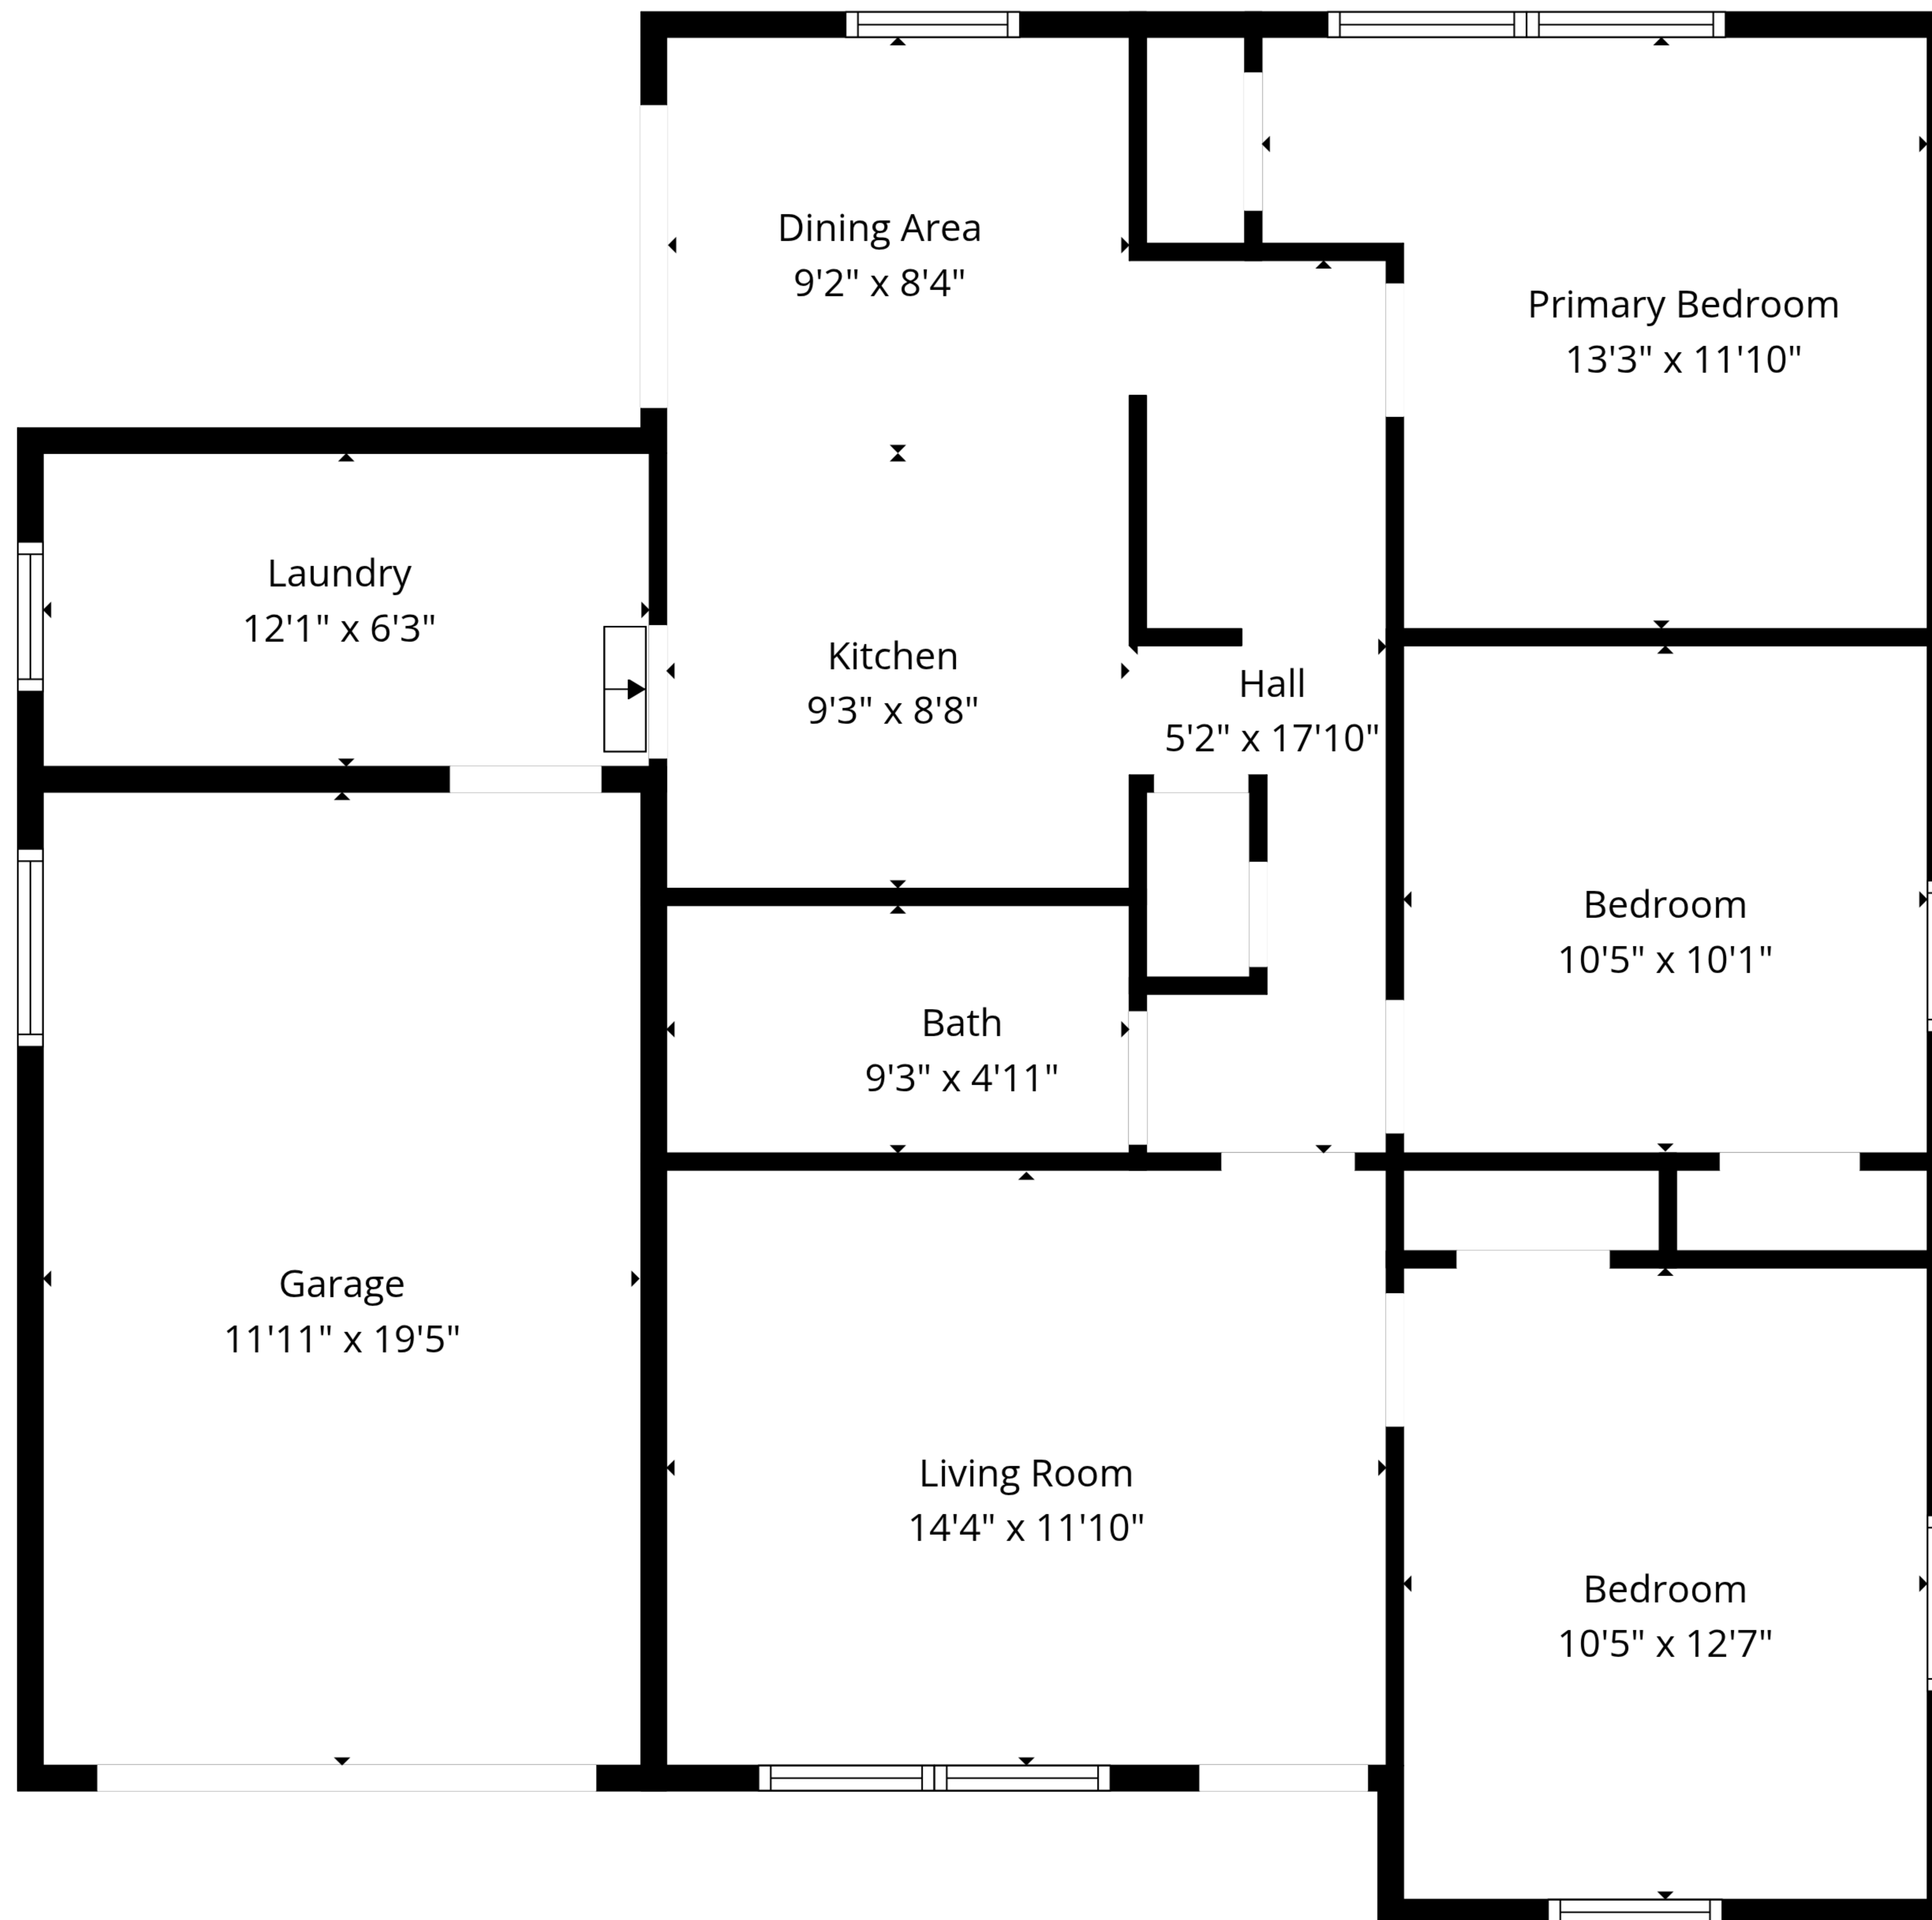

TOTAL: 973 sq. ft

1st floor: 973 sq. ft

EXCLUDED AREAS: GARAGE: 232 sq. ft, WALLS: 92 sq. ft

Measurements Deemed Highly Reliable But Not Guaranteed

TOTAL: 973 sq. ft

1st floor: 973 sq. ft

EXCLUDED AREAS: GARAGE: 232 sq. ft, WALLS: 92 sq. ft

Measurements Deemed Highly Reliable But Not Guaranteed