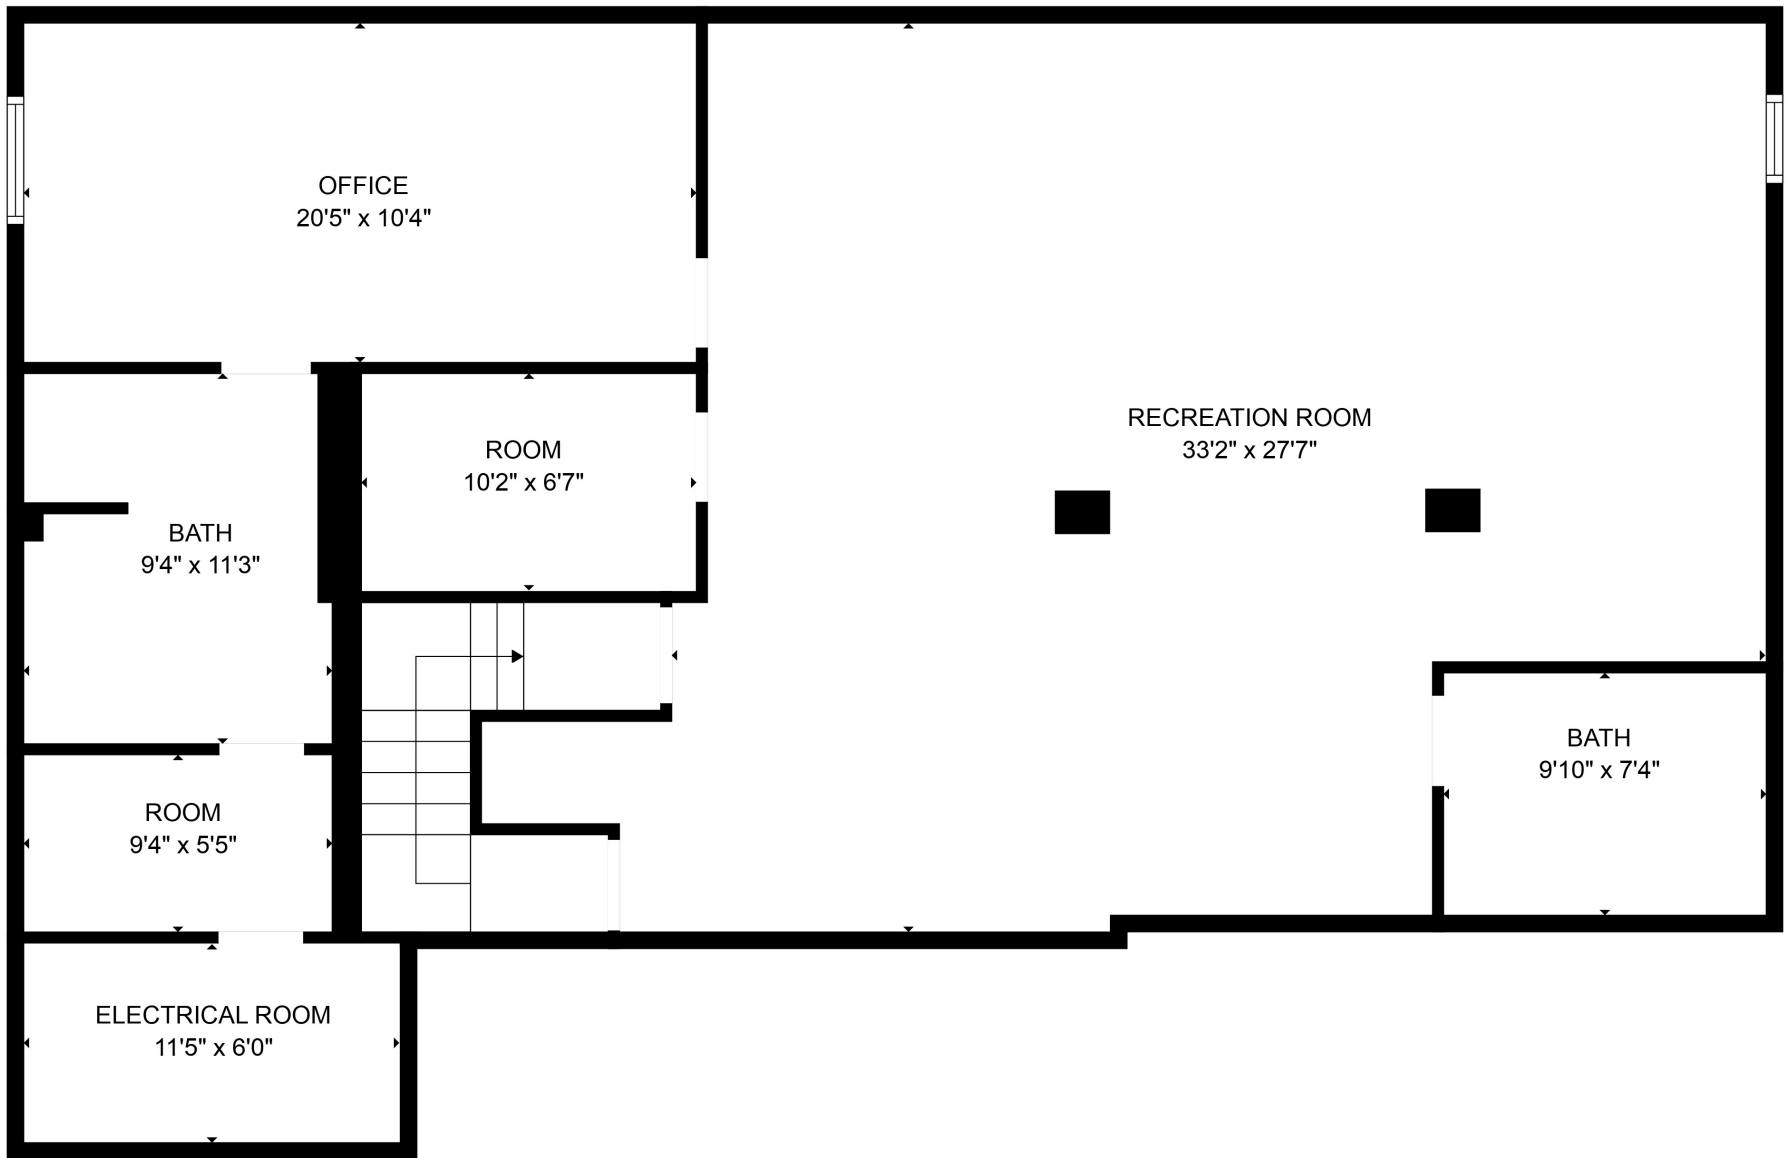

FLOOR 1

FLOOR 2

Total scanned area: 3402 sq. ft

Total scanned area: 3402 sq. ft

MEASUREMENTS ARE CALCULATED BY CUBICASA TECHNOLOGY. DEEMED HIGHLY RELIABLE BUT NOT GUARANTEED.

Total scanned area: 3402 sq. ft