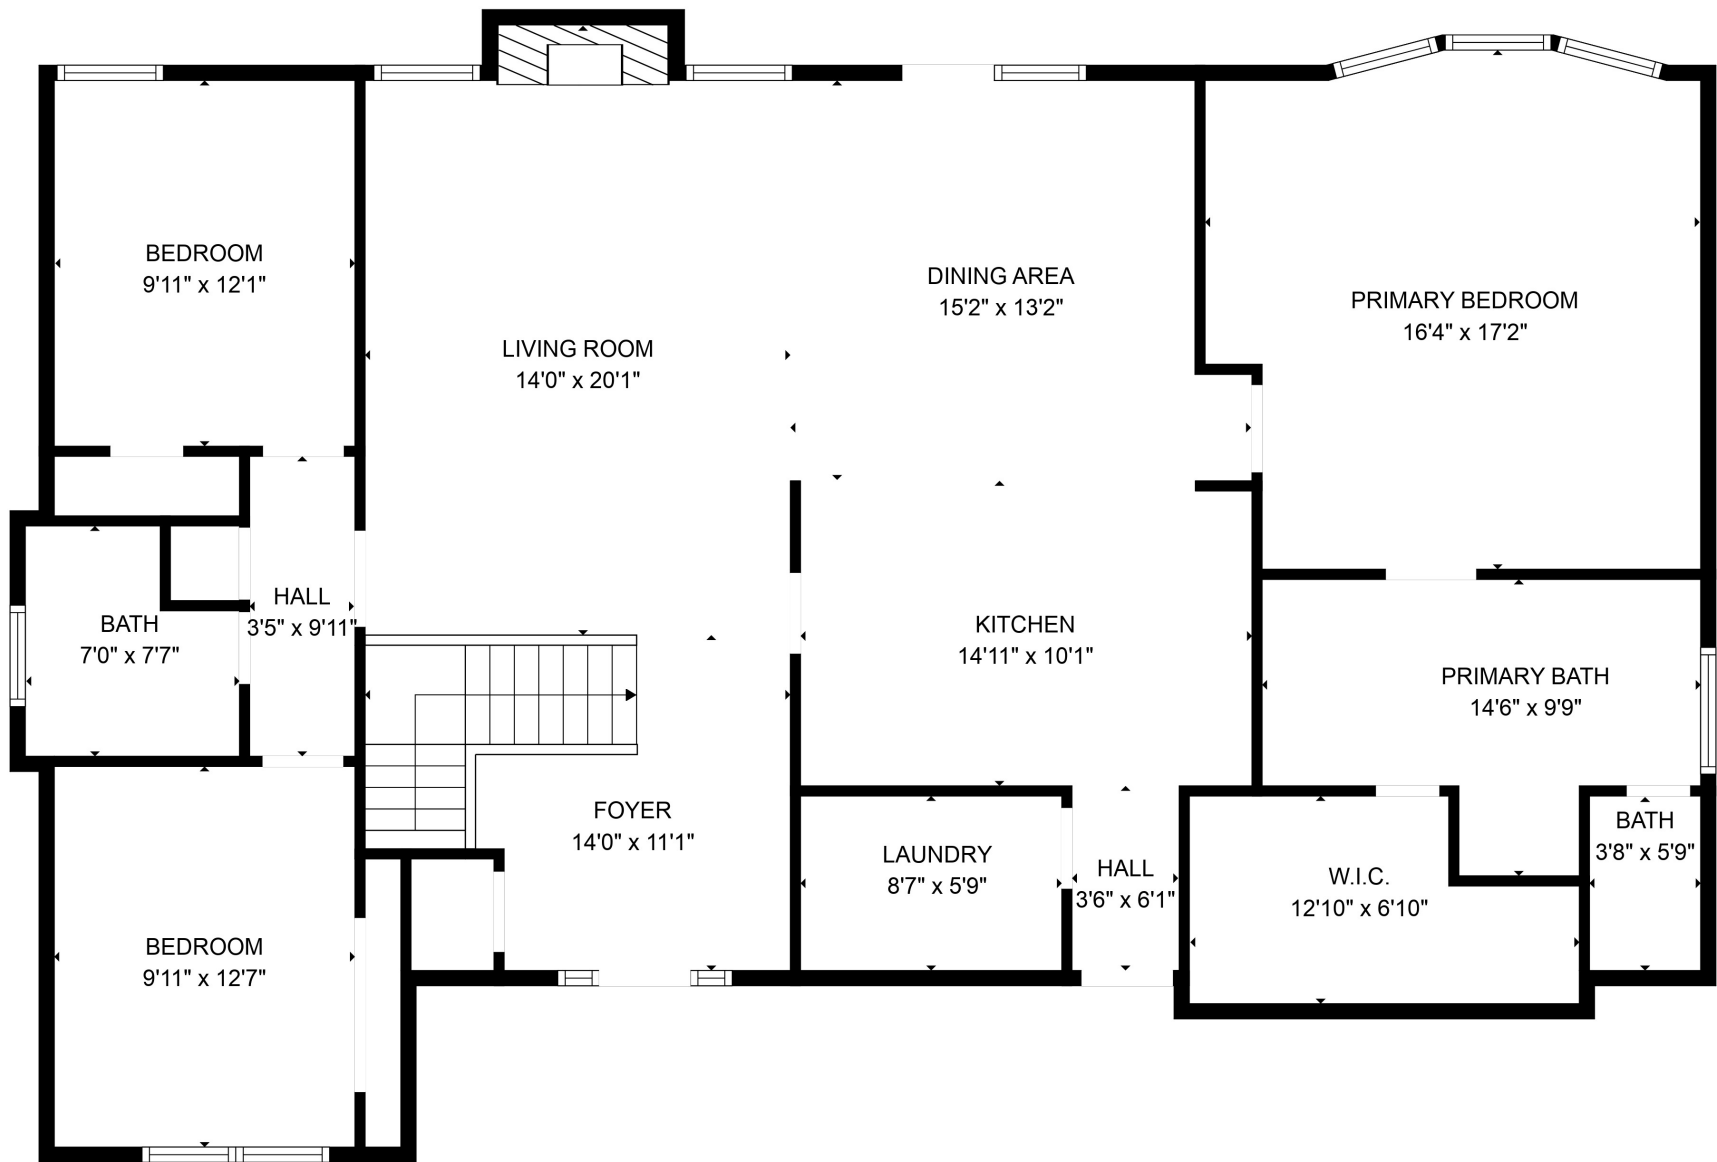

FLOOR 1

FLOOR 2

Total scanned area: 3402 sq. ft

Total scanned area: 3402 sq. ft

MEASUREMENTS ARE CALCULATED BY CUBICASA TECHNOLOGY. DEEMED HIGHLY RELIABLE BUT NOT GUARANTEED.

Total scanned area: 3402 sq. ft

MEASUREMENTS ARE CALCULATED BY CUBICASA TECHNOLOGY. DEEMED HIGHLY RELIABLE BUT NOT GUARANTEED.