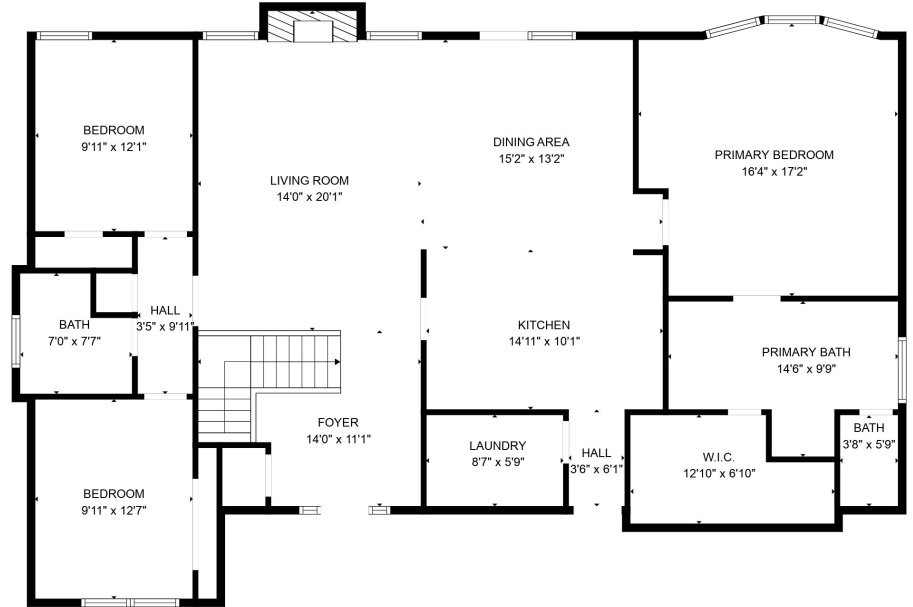

FLOOR 1

FLOOR 2

Total scanned area: 3402 sq. ft

Total scanned area: 3402 sq. ft

MEASUREMENTS ARE CALCULATED BY CUBICASA TECHNOLOGY. DEEMED HIGHLY RELIABLE BUT NOT GUARANTEED.

Total scanned area: 3402 sq. ft

MEASUREMENTS ARE CALCULATED BY CUBICASA TECHNOLOGY. DEEMED HIGHLY RELIABLE BUT NOT GUARANTEED.