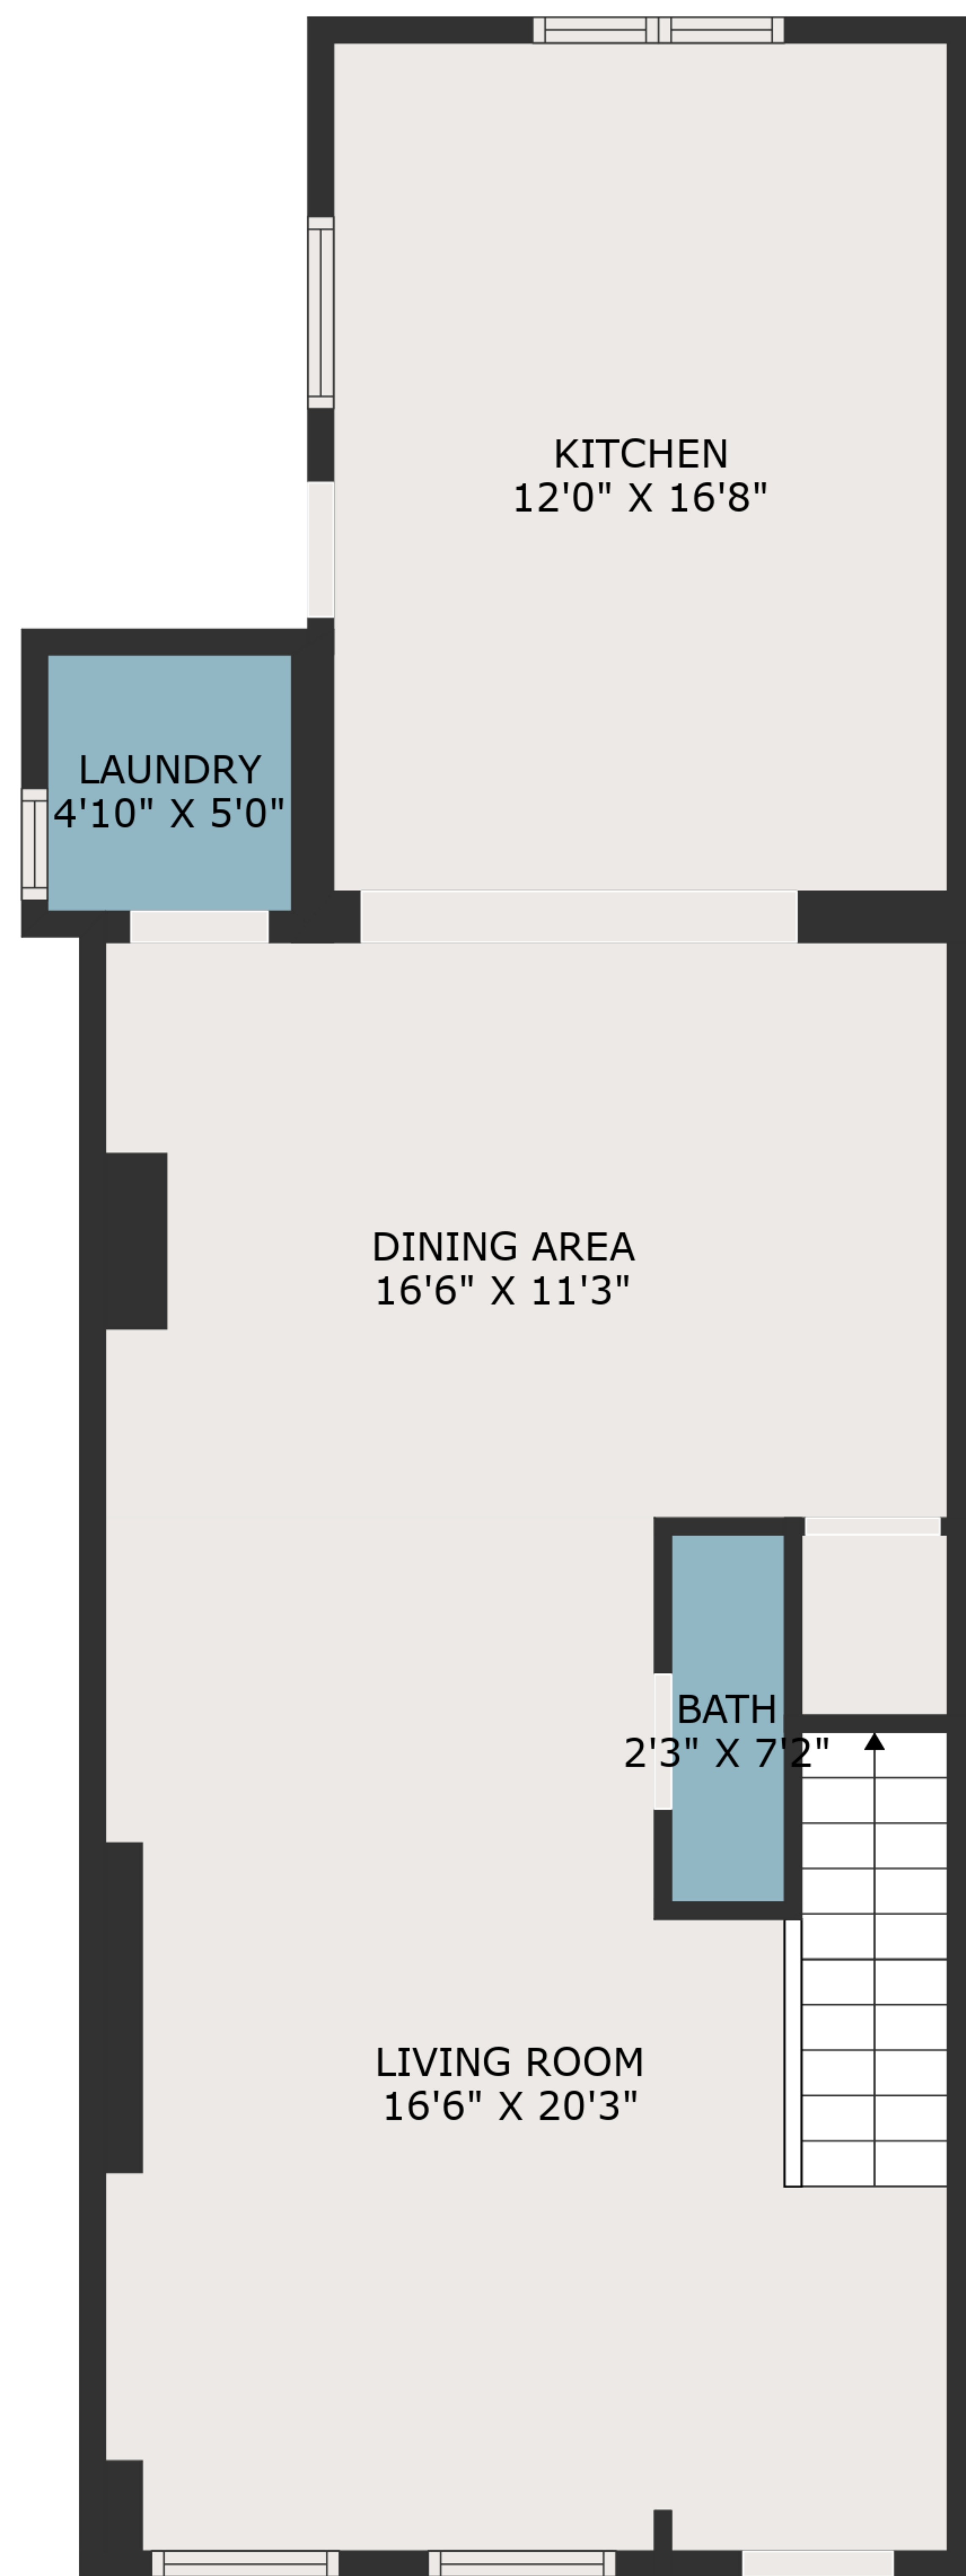

TOTAL: 1908 sq. ft
FLOOR 1: 766 sq. ft, FLOOR 2: 728 sq. ft, FLOOR 3: 414 sq. ft
EXCLUDED AREAS: LOW CEILING: 38 sq. ft

MEASUREMENTS ARE DEEMED HIGHLY RELIABLE BUT NOT GUARANTEED.

TOTAL: 1908 sq. ft
FLOOR 1: 766 sq. ft, FLOOR 2: 728 sq. ft, FLOOR 3: 414 sq. ft
EXCLUDED AREAS: LOW CEILING: 38 sq. ft

MEASUREMENTS ARE DEEMED HIGHLY RELIABLE BUT NOT GUARANTEED.

TOTAL: 1908 sq. ft
FLOOR 1: 766 sq. ft, FLOOR 2: 728 sq. ft, FLOOR 3: 414 sq. ft
EXCLUDED AREAS: LOW CEILING: 38 sq. ft

MEASUREMENTS ARE DEEMED HIGHLY RELIABLE BUT NOT GUARANTEED.

FLOOR 1

FLOOR 2

FLOOR 3

TOTAL: 1908 sq. ft
 FLOOR 1: 766 sq. ft, FLOOR 2: 728 sq. ft, FLOOR 3: 414 sq. ft
 EXCLUDED AREAS: LOW CEILING: 38 sq. ft

MEASUREMENTS ARE DEEMED HIGHLY RELIABLE BUT NOT GUARANTEED.