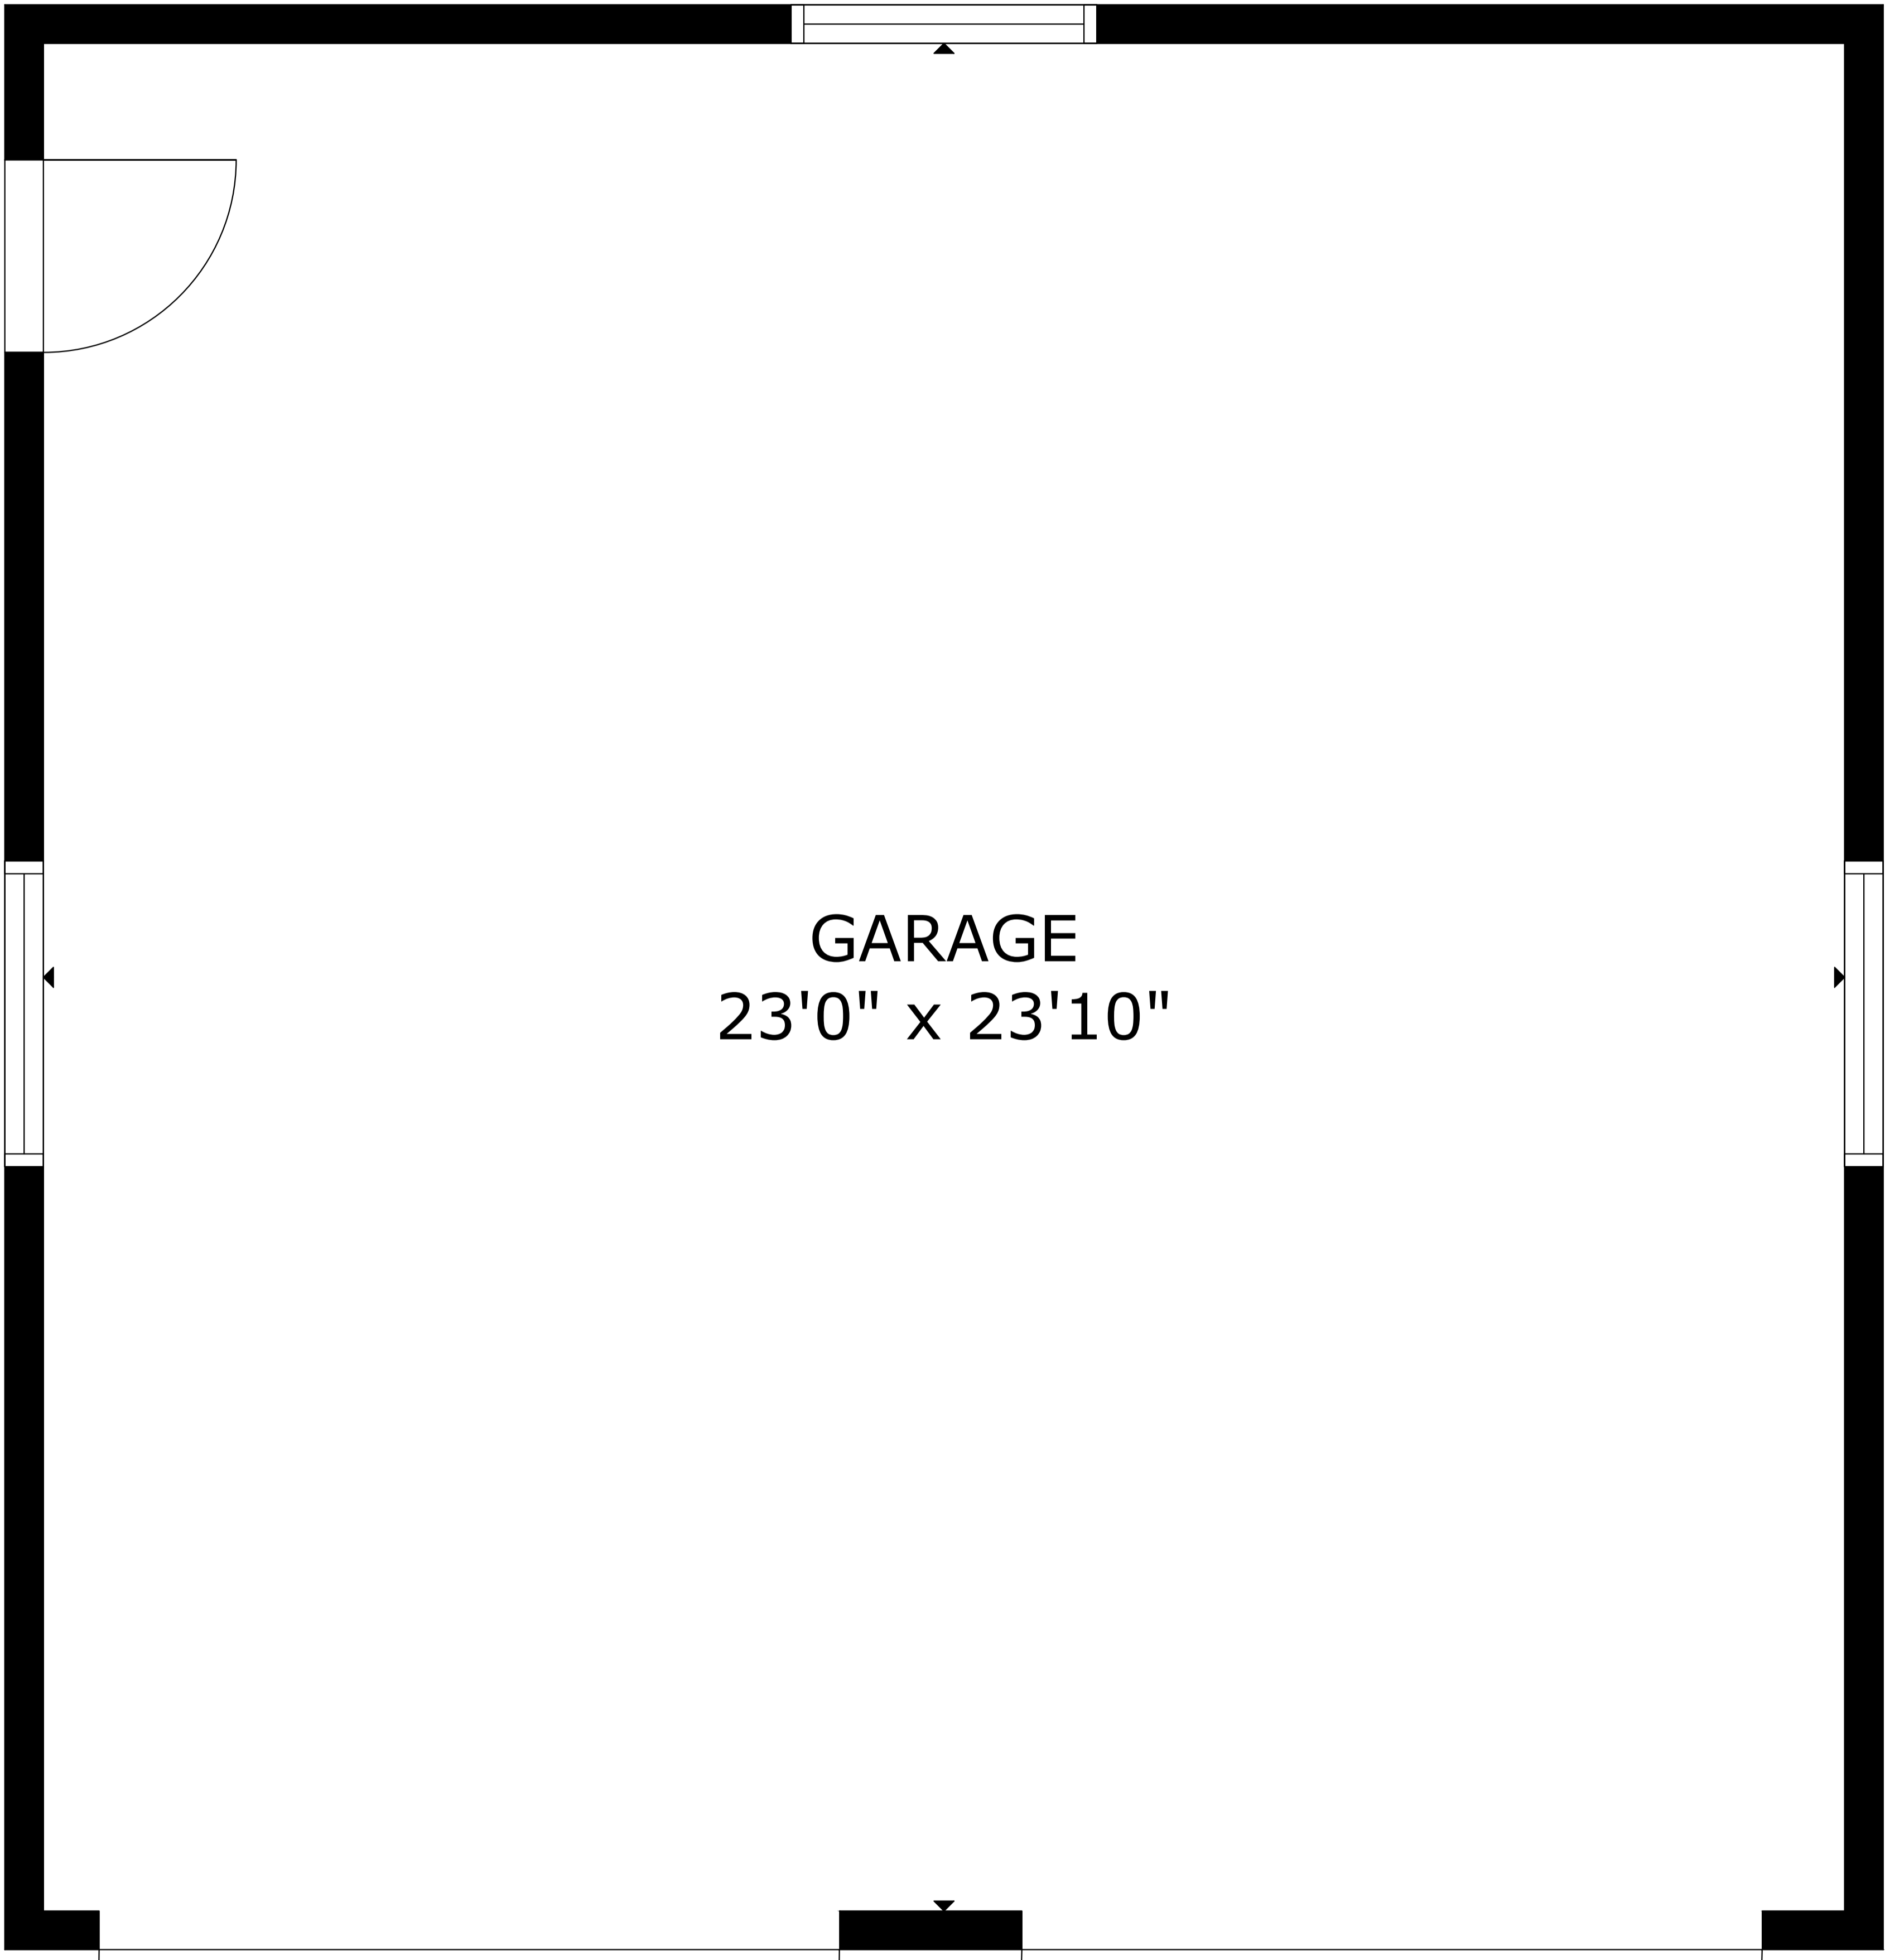

# 108 MAYFLOWER RIDGE DRIVE WAREHAM

GARAGE  
23'0" x 23'10"

GROSS INTERNAL AREA  
TOTAL: 0 sq.ft

EXCLUDED AREAS: GARAGE: 549 sq.ft

SIZE AND DIMENSIONS ARE APPROXIMATE, ACTUAL MAY VARY