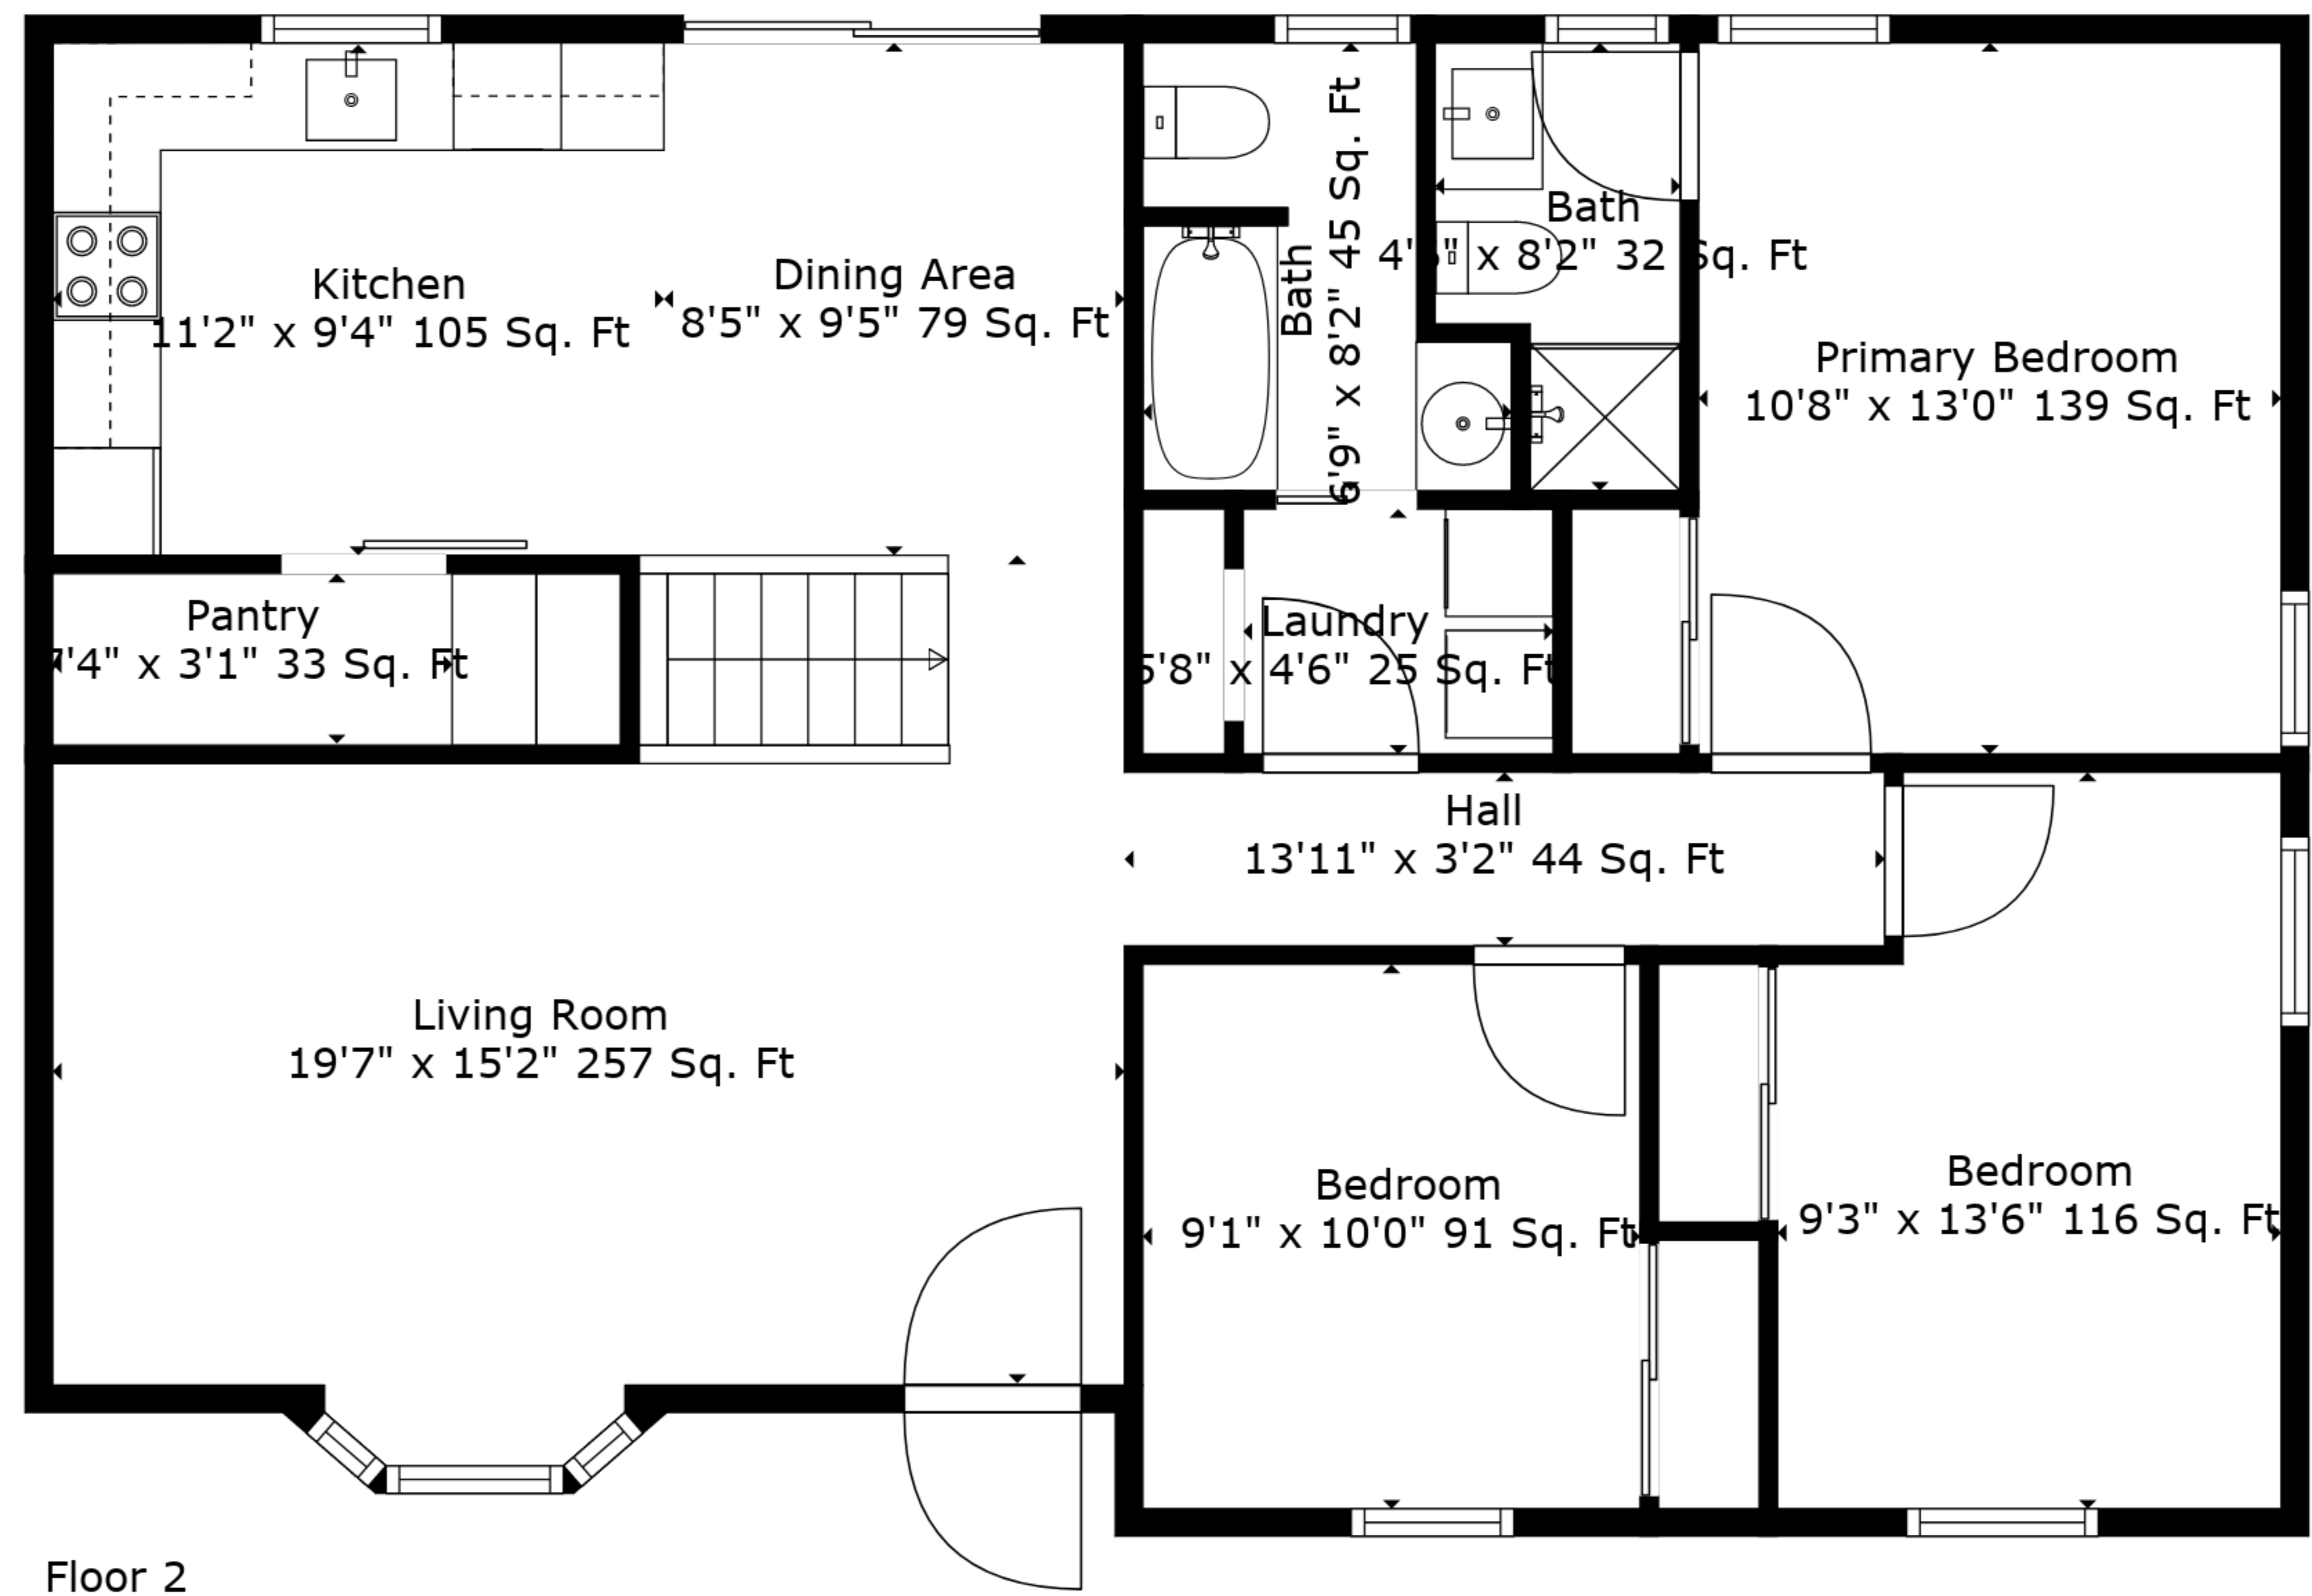

**TOTAL: 1555 sq. ft**

FLOOR 1: 504 sq. ft, FLOOR 2: 1051 sq. ft

EXCLUDED AREAS: GARAGE: 506 sq. ft, FIREPLACE: 9 sq. ft, BAY WINDOW: 8 sq. ft

Measurements Are Deemed Highly Reliable But Not Guaranteed.

**TOTAL: 1555 sq. ft**

FLOOR 1: 504 sq. ft, FLOOR 2: 1051 sq. ft

EXCLUDED AREAS: GARAGE: 506 sq. ft, FIREPLACE: 9 sq. ft, BAY WINDOW: 8 sq. ft

Measurements Are Deemed Highly Reliable But Not Guaranteed.

Floor 2

Floor 1

**TOTAL: 1555 sq. ft**

FLOOR 1: 504 sq. ft, FLOOR 2: 1051 sq. ft

EXCLUDED AREAS: GARAGE: 506 sq. ft, FIREPLACE: 9 sq. ft, BAY WINDOW: 8 sq. ft

Measurements Are Deemed Highly Reliable But Not Guaranteed.