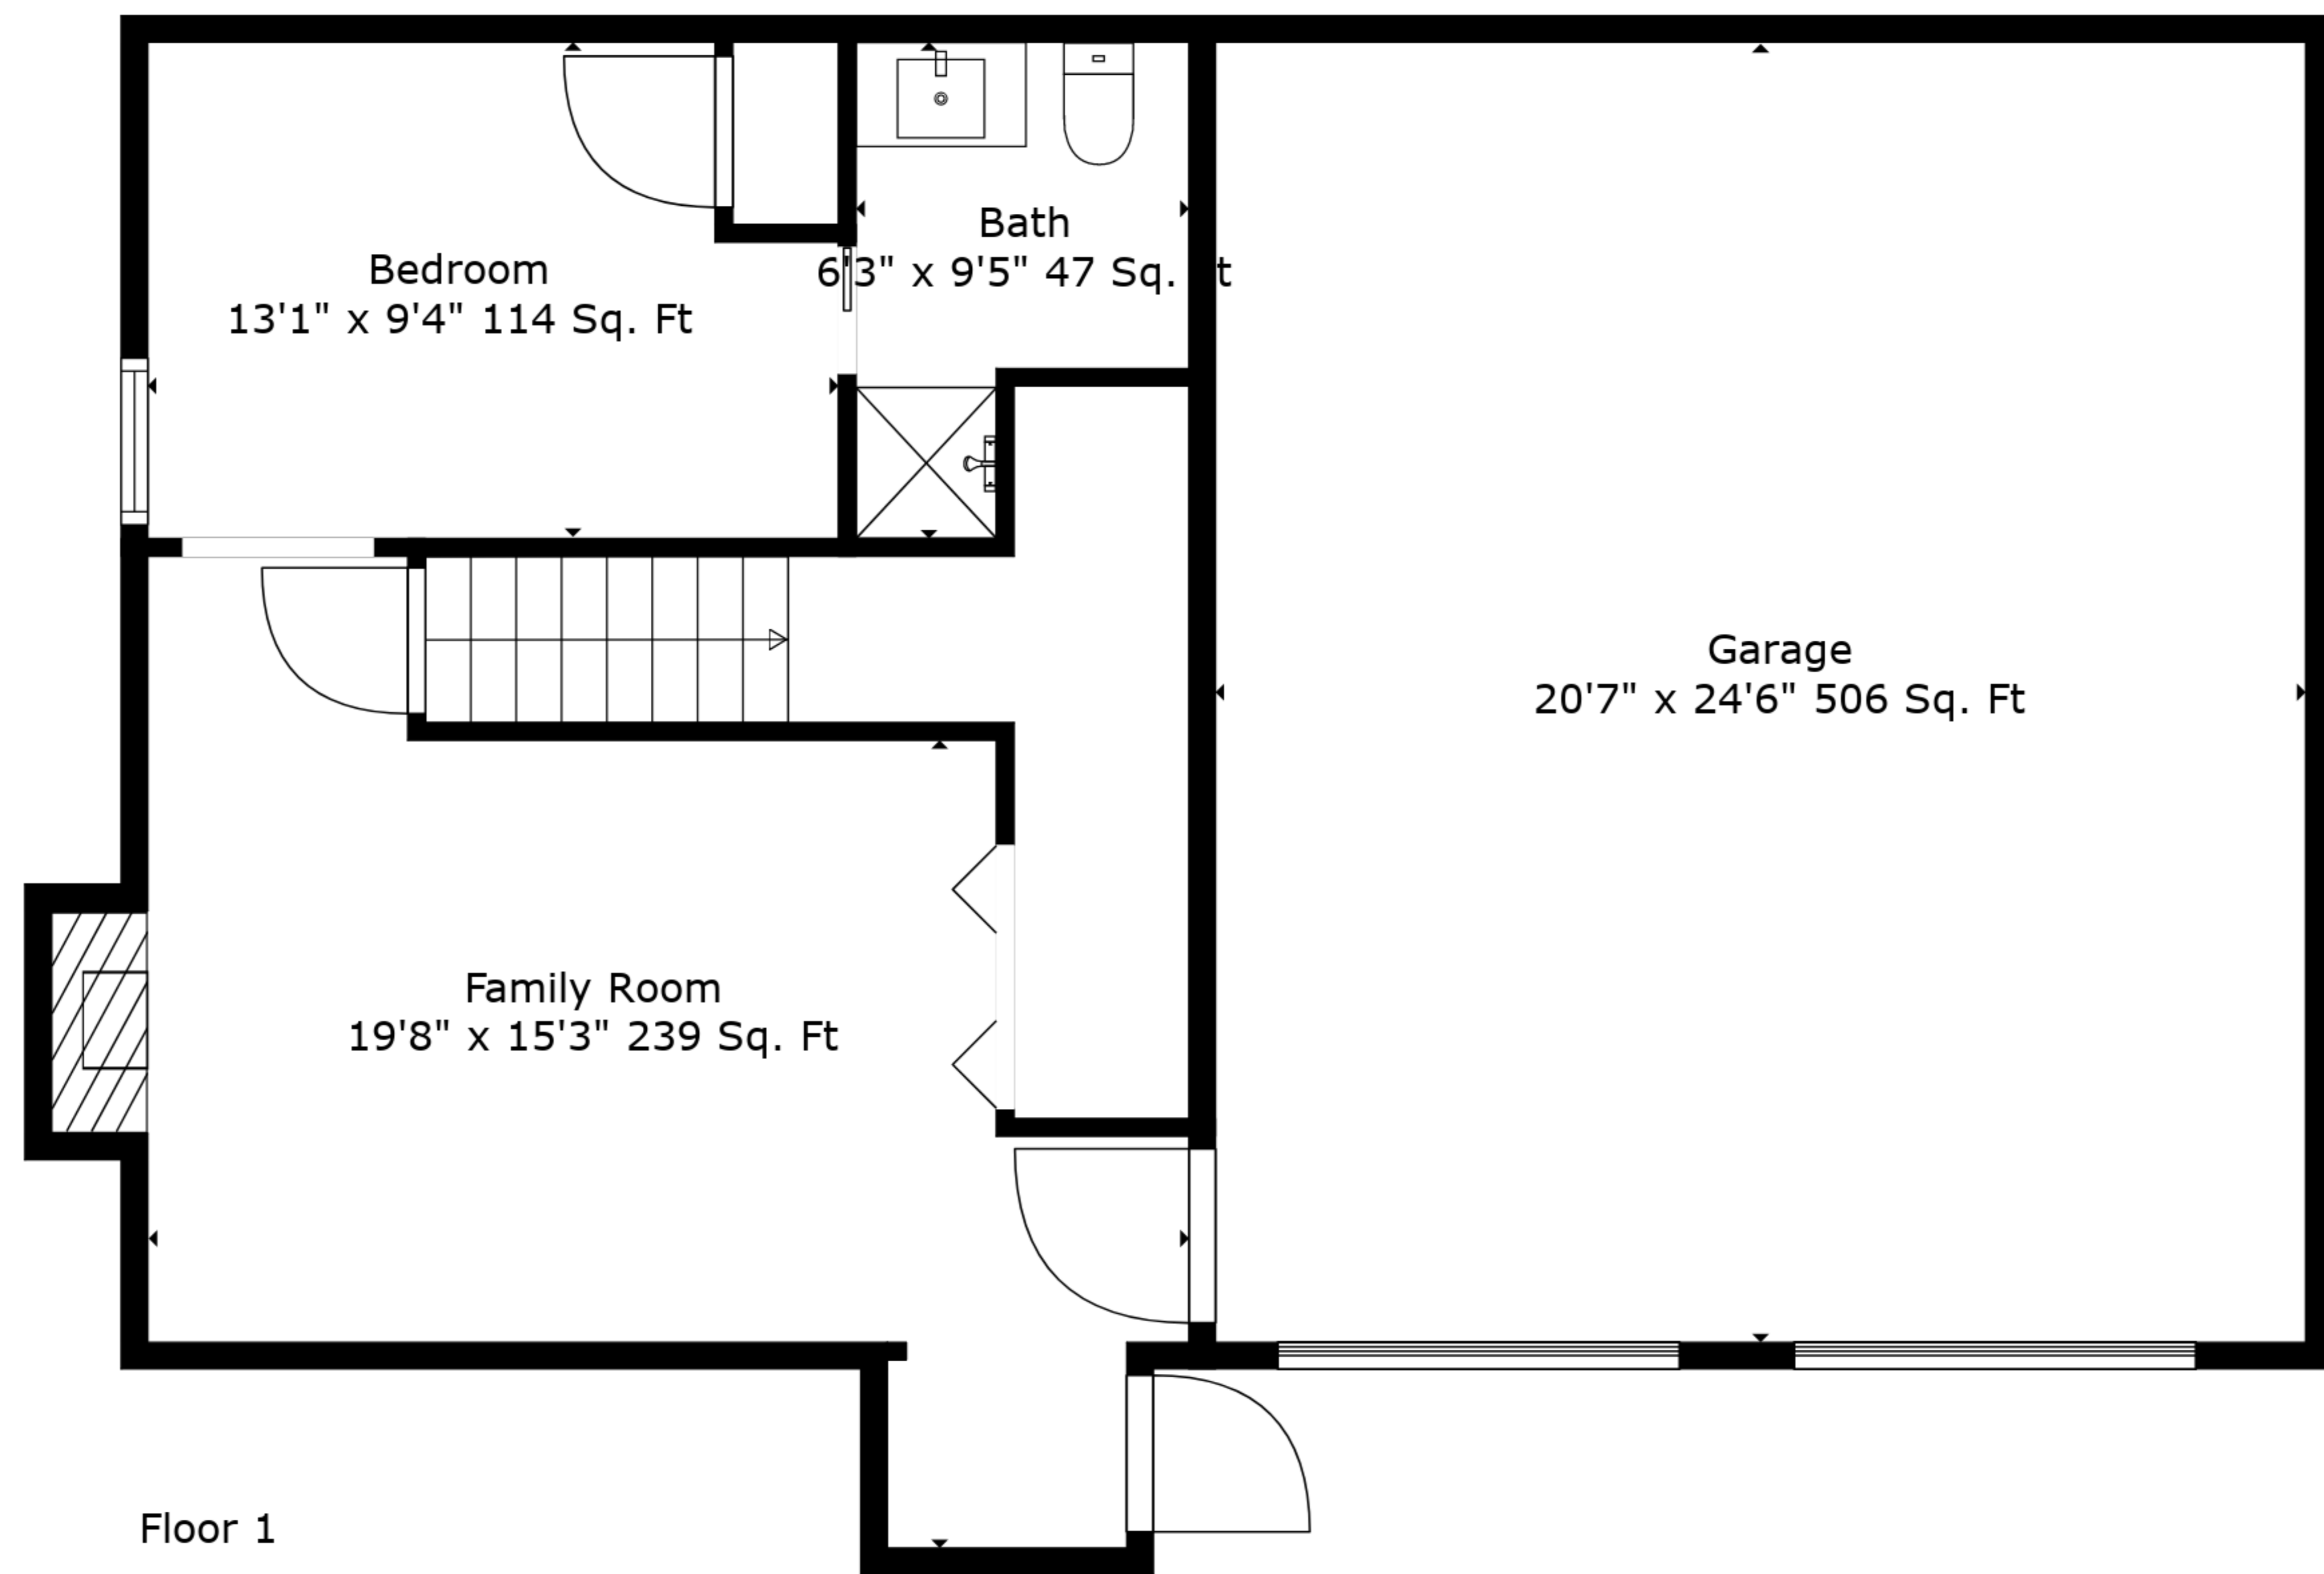

**TOTAL: 1555 sq. ft**

FLOOR 1: 504 sq. ft, FLOOR 2: 1051 sq. ft

EXCLUDED AREAS: GARAGE: 506 sq. ft, FIREPLACE: 9 sq. ft, BAY WINDOW: 8 sq. ft

Measurements Are Deemed Highly Reliable But Not Guaranteed.

**TOTAL: 1555 sq. ft**

FLOOR 1: 504 sq. ft, FLOOR 2: 1051 sq. ft

EXCLUDED AREAS: GARAGE: 506 sq. ft, FIREPLACE: 9 sq. ft, BAY WINDOW: 8 sq. ft

Measurements Are Deemed Highly Reliable But Not Guaranteed.

Floor 2

Floor 1

**TOTAL: 1555 sq. ft**

FLOOR 1: 504 sq. ft, FLOOR 2: 1051 sq. ft

EXCLUDED AREAS: GARAGE: 506 sq. ft, FIREPLACE: 9 sq. ft, BAY WINDOW: 8 sq. ft

Measurements Are Deemed Highly Reliable But Not Guaranteed.