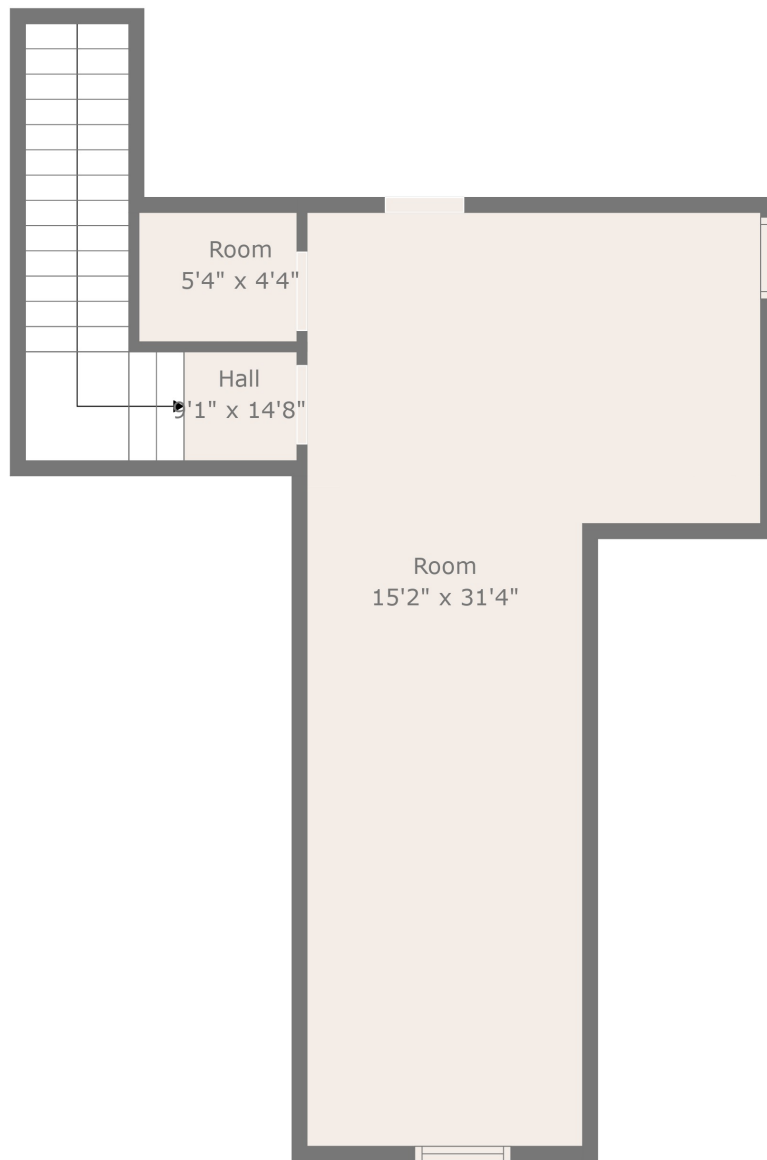

Floor 1

Floor 2

**TOTAL: 2844 sq. ft**  
 FLOOR 1: 2455 sq. ft, FLOOR 2: 389 sq. ft  
 EXCLUDED AREAS: GARAGE: 620 sq. ft, PORCH: 277 sq. ft, PATIO: 1710 sq. ft,  
 LOW CEILING: 62 sq. ft

Measurements Are Calculated By Cubicasa Technology. Deemed Highly Reliable But Not Guaranteed.

**TOTAL: 2844 sq. ft**

FLOOR 1: 2455 sq. ft, FLOOR 2: 389 sq. ft

EXCLUDED AREAS: GARAGE: 620 sq. ft, PORCH: 277 sq. ft, PATIO: 1710 sq. ft,  
LOW CEILING: 62 sq. ft

Measurements Are Calculated By Cubicasa Technology. Deemed Highly Reliable But Not Guaranteed.