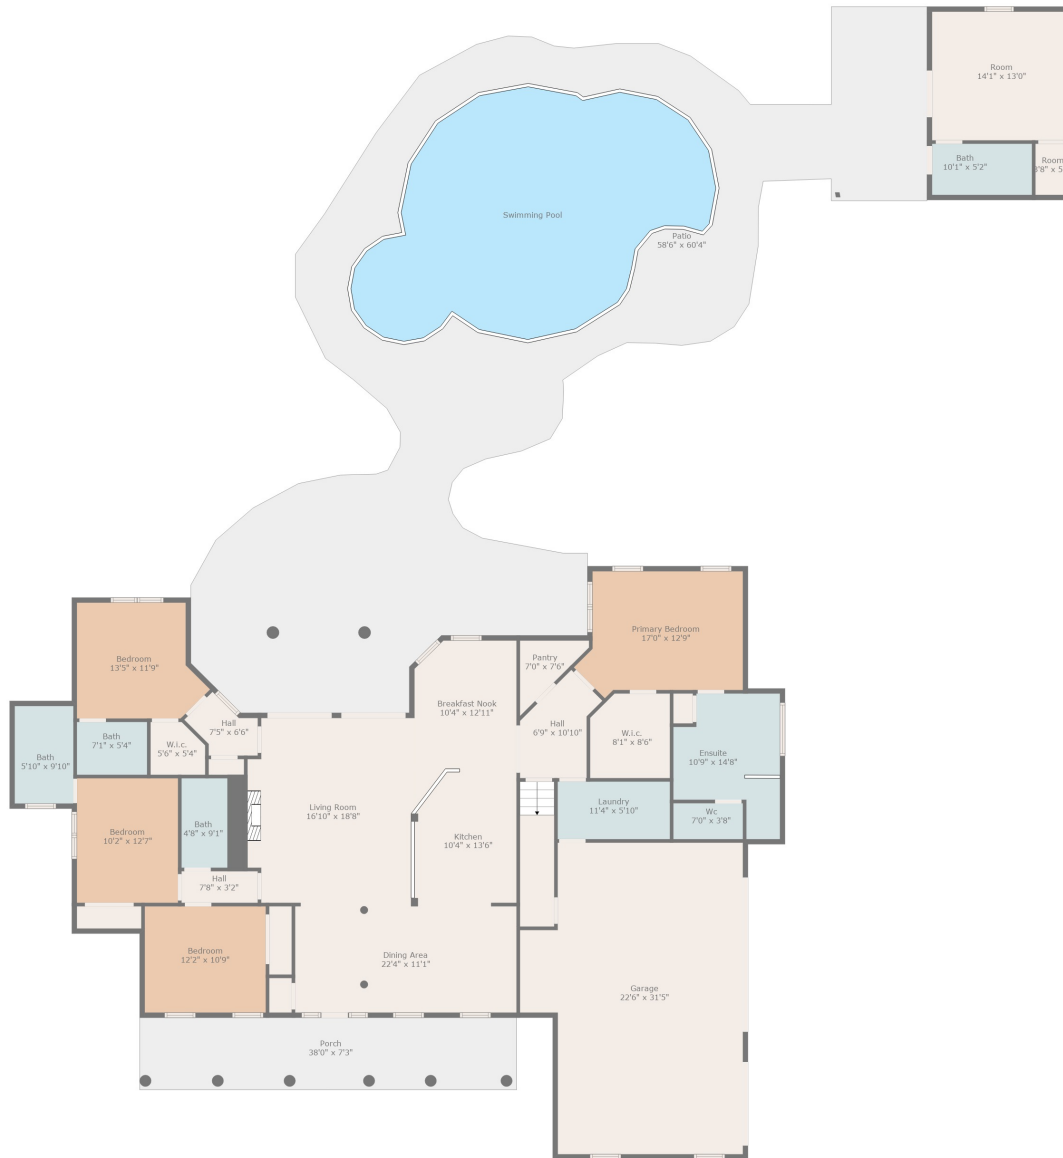

Floor 1

Floor 2

**TOTAL: 2844 sq. ft**  
 FLOOR 1: 2455 sq. ft, FLOOR 2: 389 sq. ft  
 EXCLUDED AREAS: GARAGE: 620 sq. ft, PORCH: 277 sq. ft, PATIO: 1710 sq. ft,  
 LOW CEILING: 62 sq. ft

Measurements Are Calculated By Cubicasa Technology. Deemed Highly Reliable But Not Guaranteed.

**TOTAL: 2844 sq. ft**

FLOOR 1: 2455 sq. ft, FLOOR 2: 389 sq. ft

EXCLUDED AREAS: GARAGE: 620 sq. ft, PORCH: 277 sq. ft, PATIO: 1710 sq. ft,  
LOW CEILING: 62 sq. ft

Measurements Are Calculated By Cubicasa Technology. Deemed Highly Reliable But Not Guaranteed.