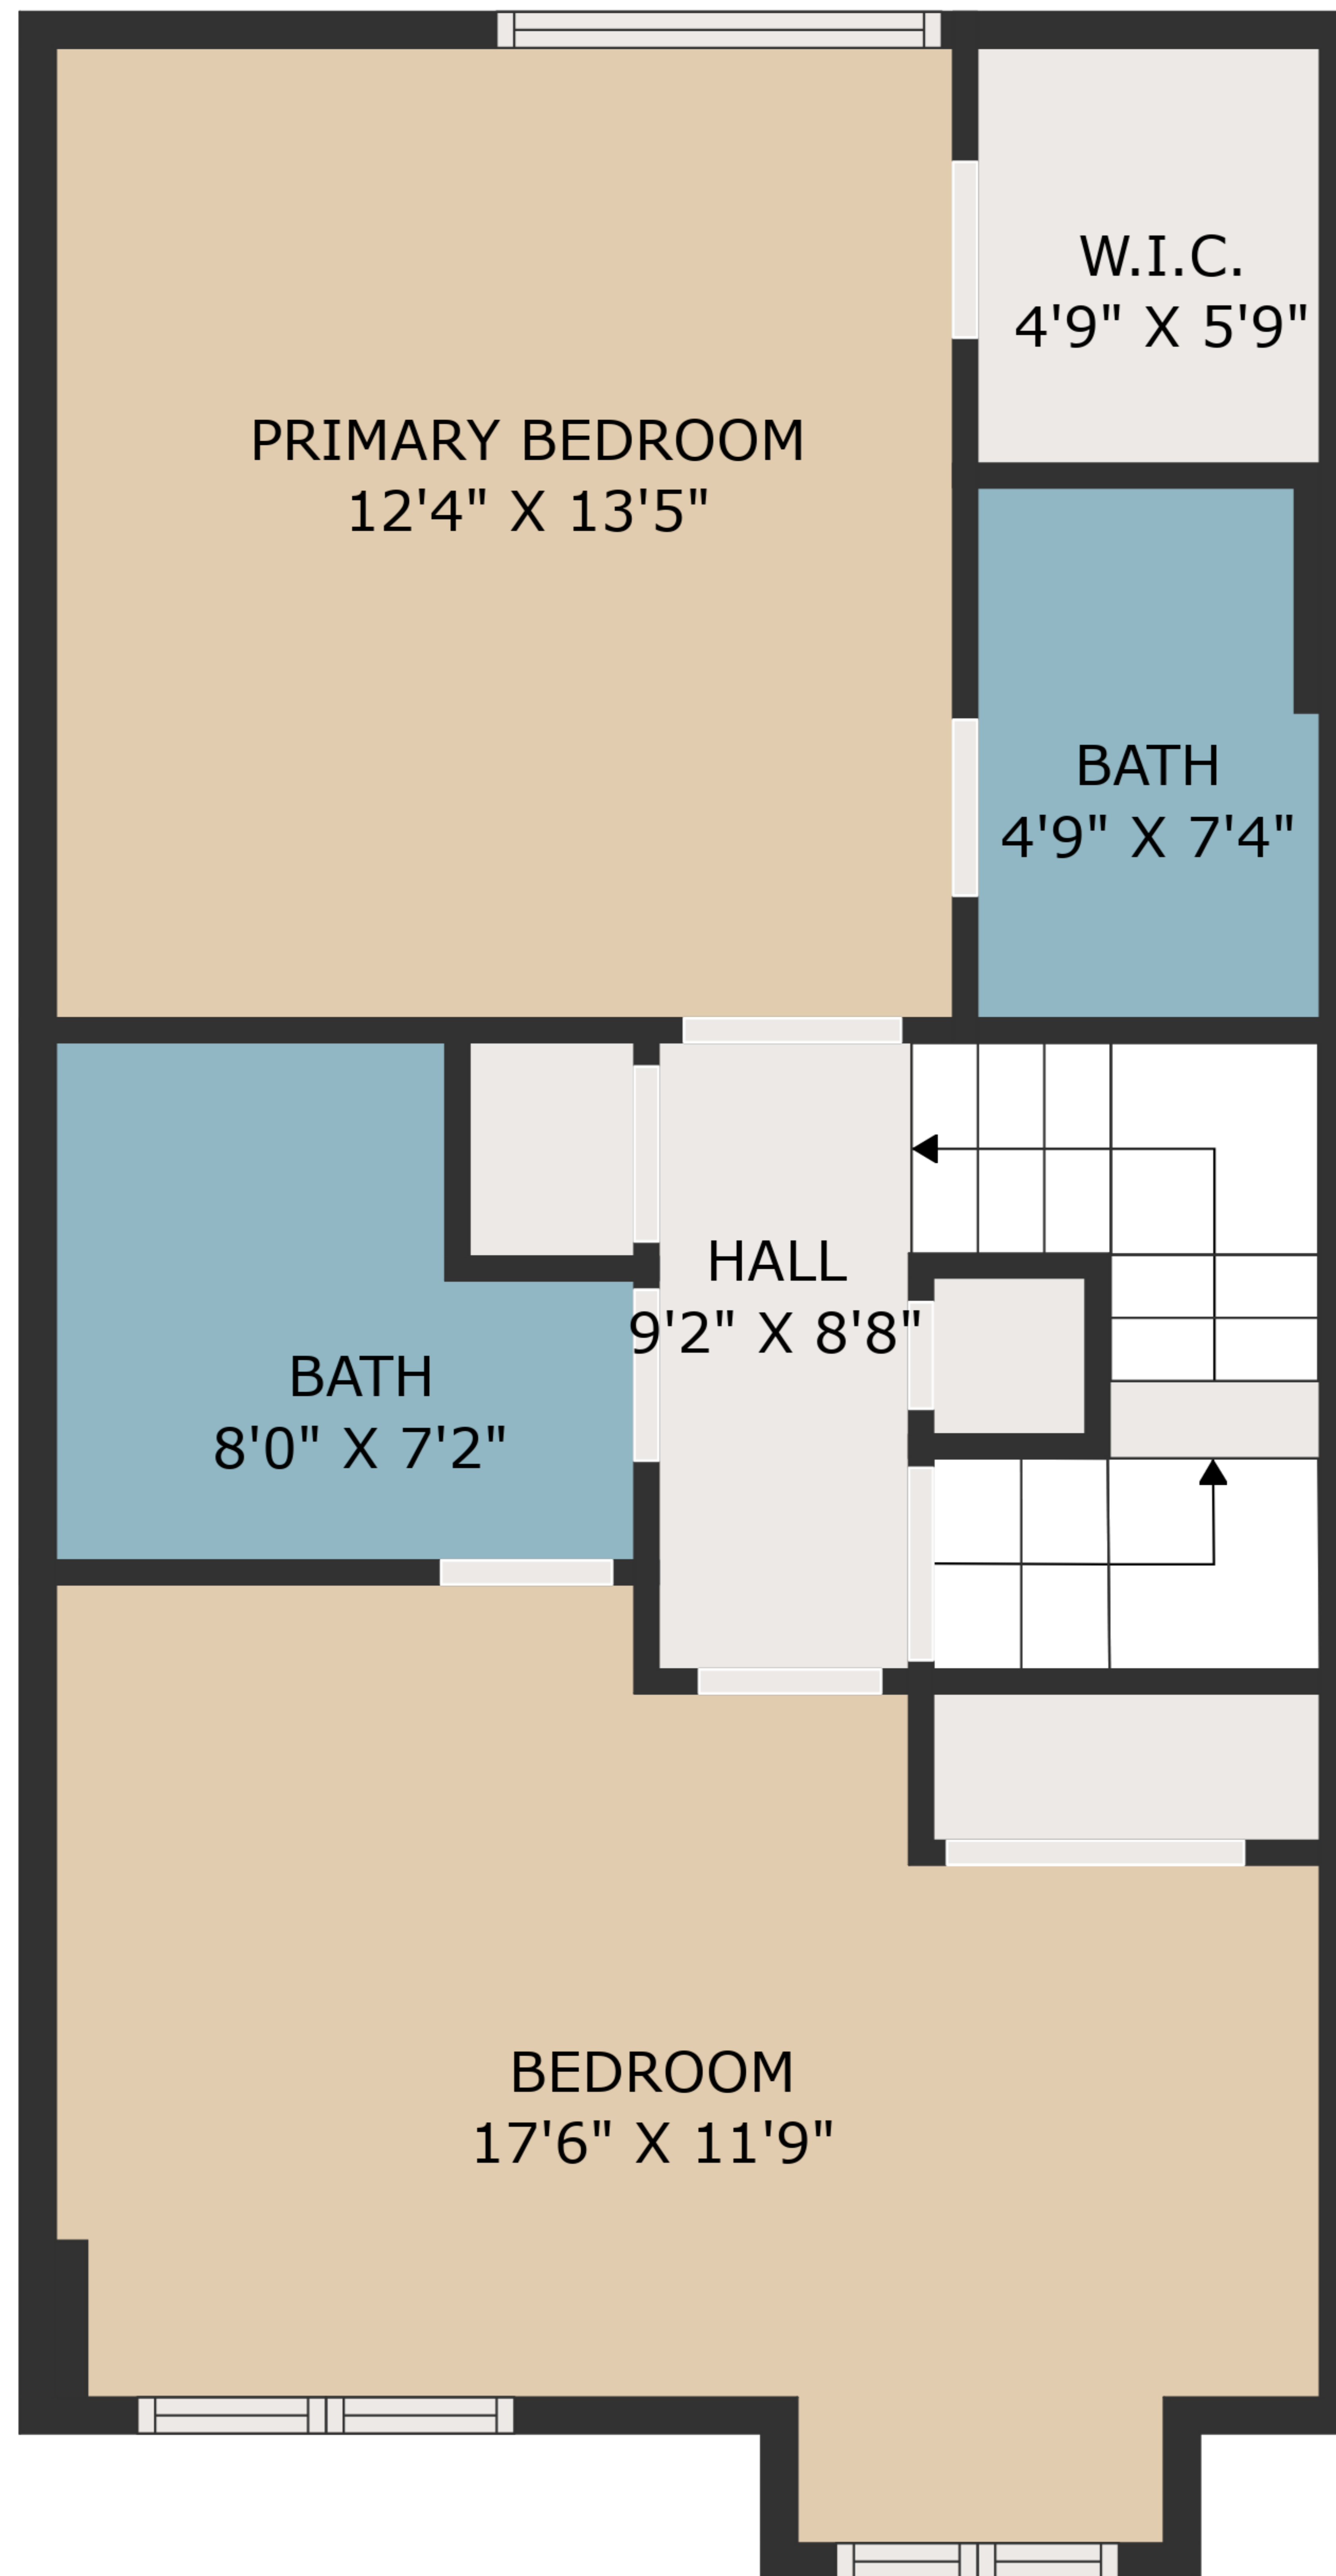

TOTAL: 1447 sq. ft
BELOW GROUND: 0 sq. ft, FLOOR 2: 567 sq. ft, FLOOR 3: 578 sq. ft, FLOOR 4: 302 sq. ft
EXCLUDED AREAS: BASEMENT: 514 sq. ft, ROOM: 53 sq. ft, LOW CEILING: 173 sq. ft,
ATTIC: 92 sq. ft

MEASUREMENTS ARE DEEMED HIGHLY RELIABLE BUT NOT GUARANTEED.

TOTAL: 1447 sq. ft
 BELOW GROUND: 0 sq. ft, FLOOR 2: 567 sq. ft, FLOOR 3: 578 sq. ft, FLOOR 4: 302 sq. ft
 EXCLUDED AREAS: BASEMENT: 514 sq. ft, ROOM: 53 sq. ft, LOW CEILING: 173 sq. ft,
 ATTIC: 92 sq. ft