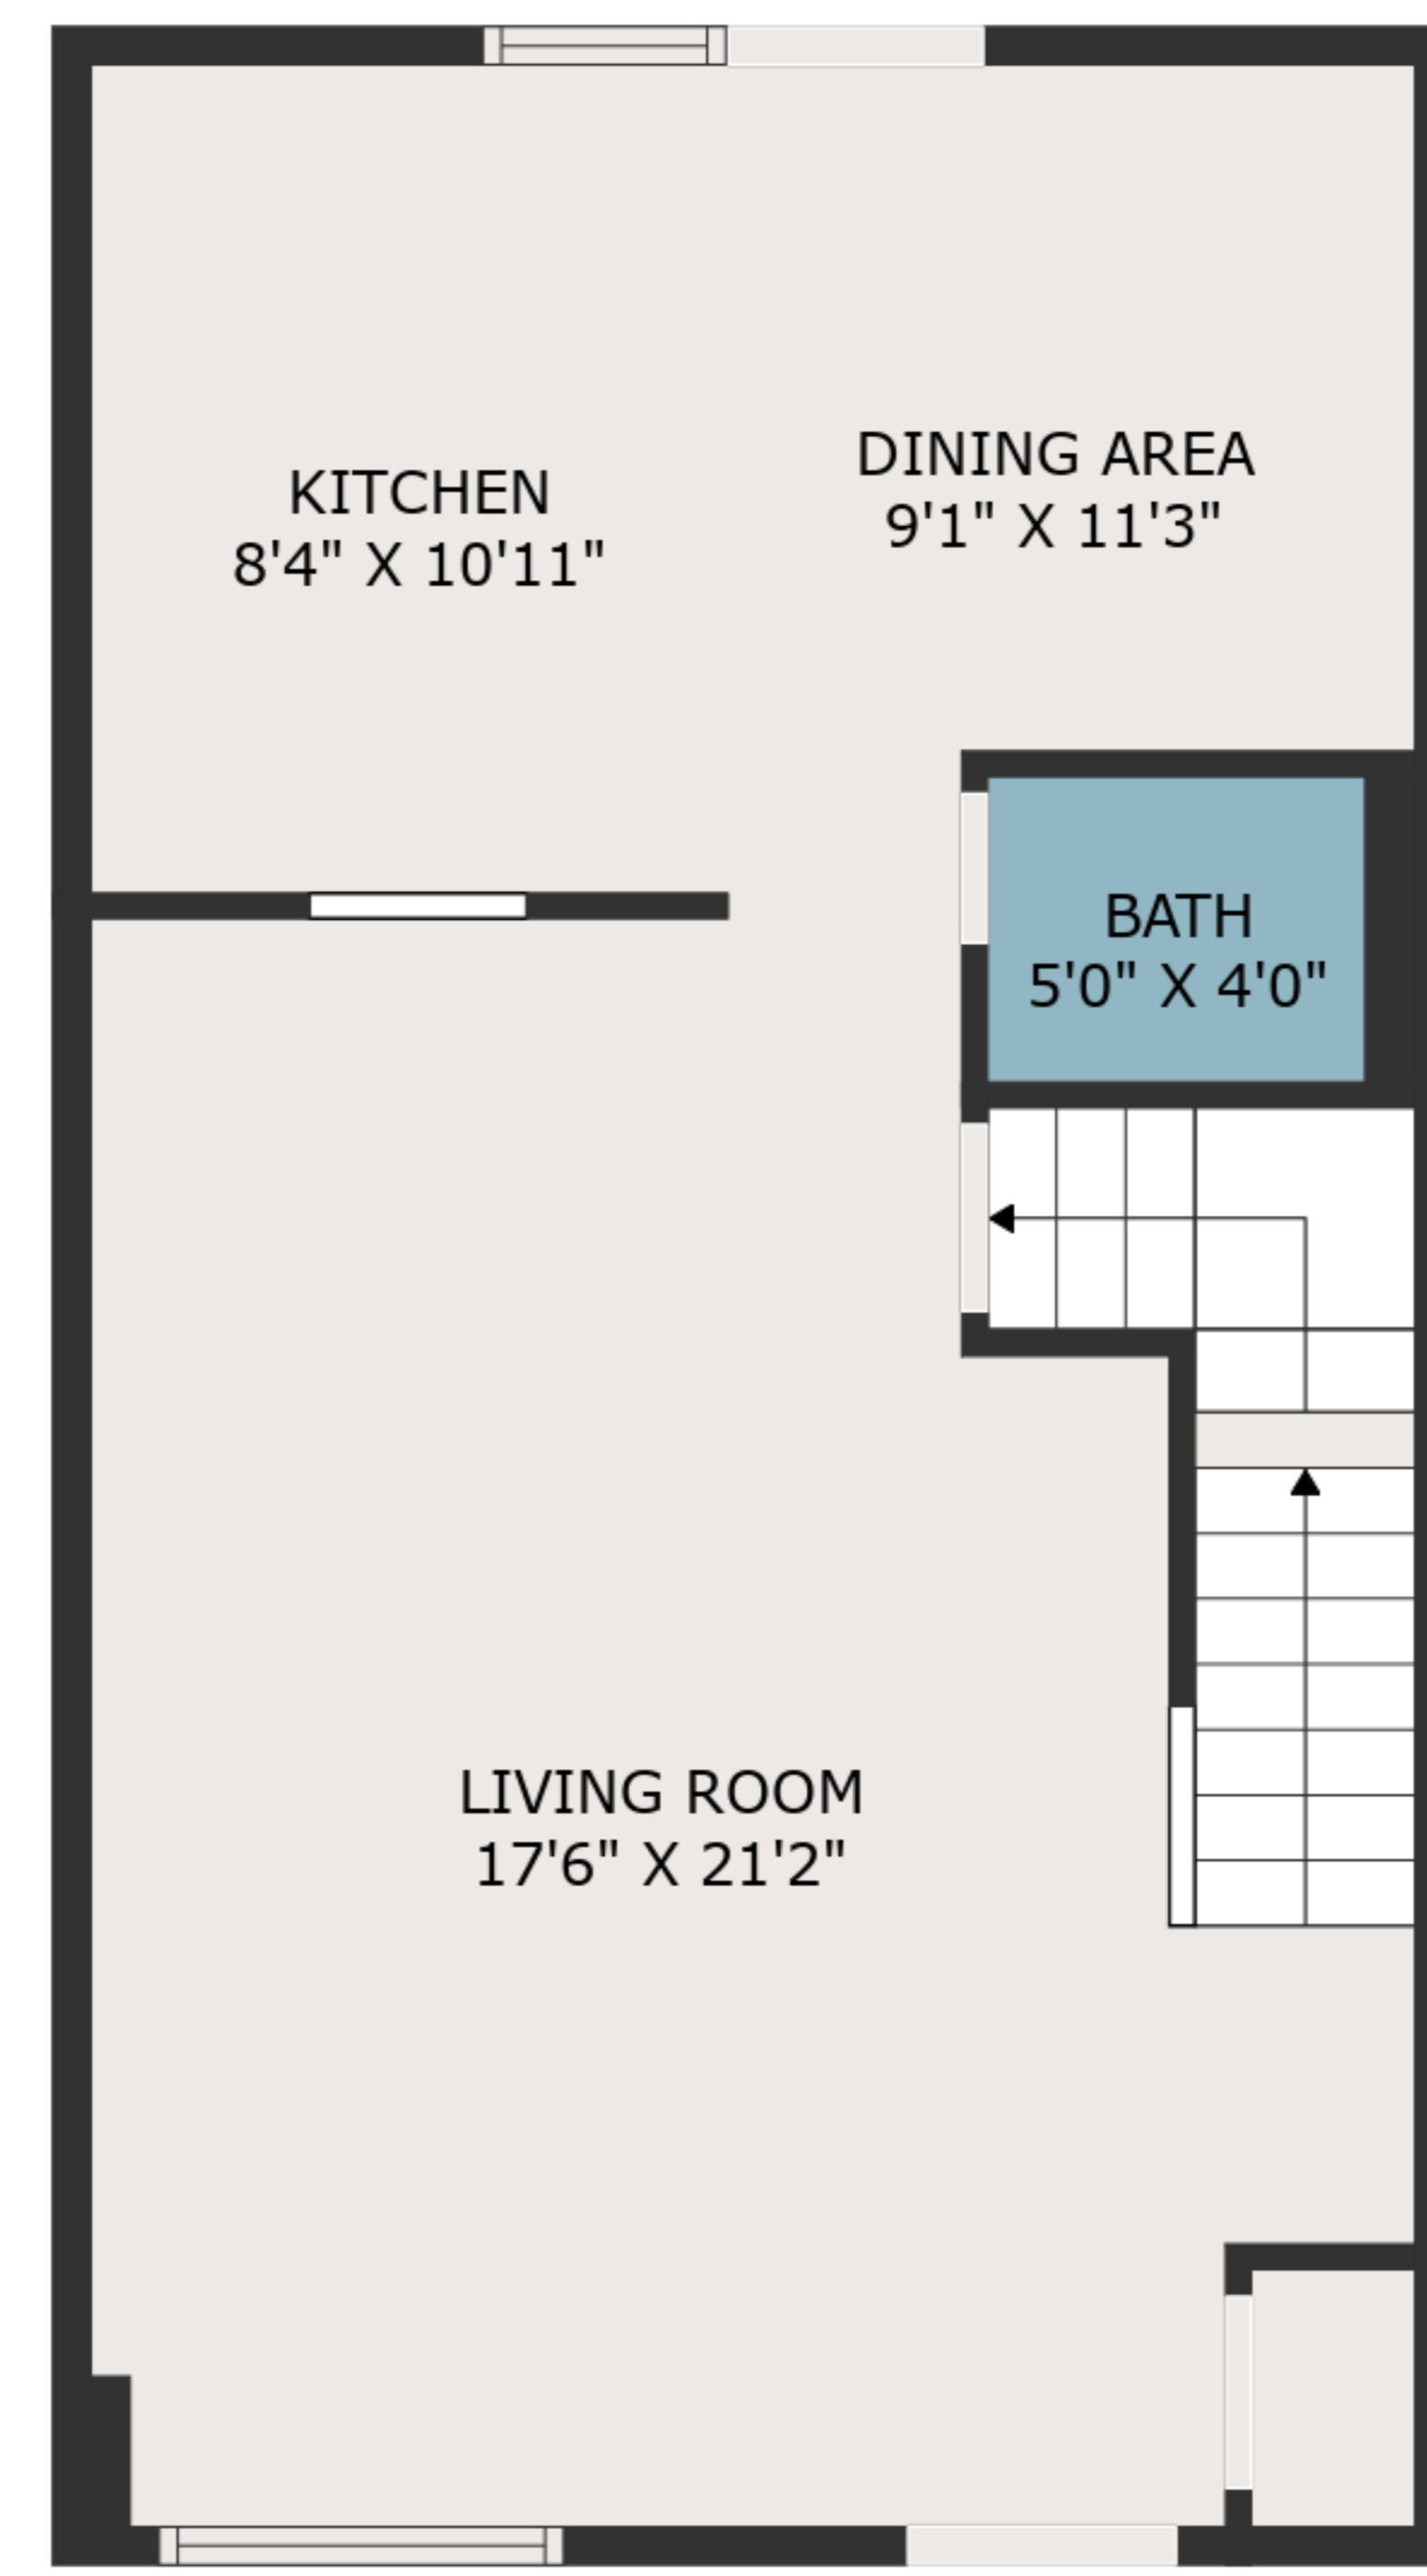

FLOOR 2

TOTAL: 1447 sq. ft
BELOW GROUND: 0 sq. ft, FLOOR 2: 567 sq. ft, FLOOR 3: 578 sq. ft, FLOOR 4: 302 sq. ft
EXCLUDED AREAS: BASEMENT: 514 sq. ft, ROOM: 53 sq. ft, LOW CEILING: 173 sq. ft,
ATTIC: 92 sq. ft

MEASUREMENTS ARE DEEMED HIGHLY RELIABLE BUT NOT GUARANTEED.