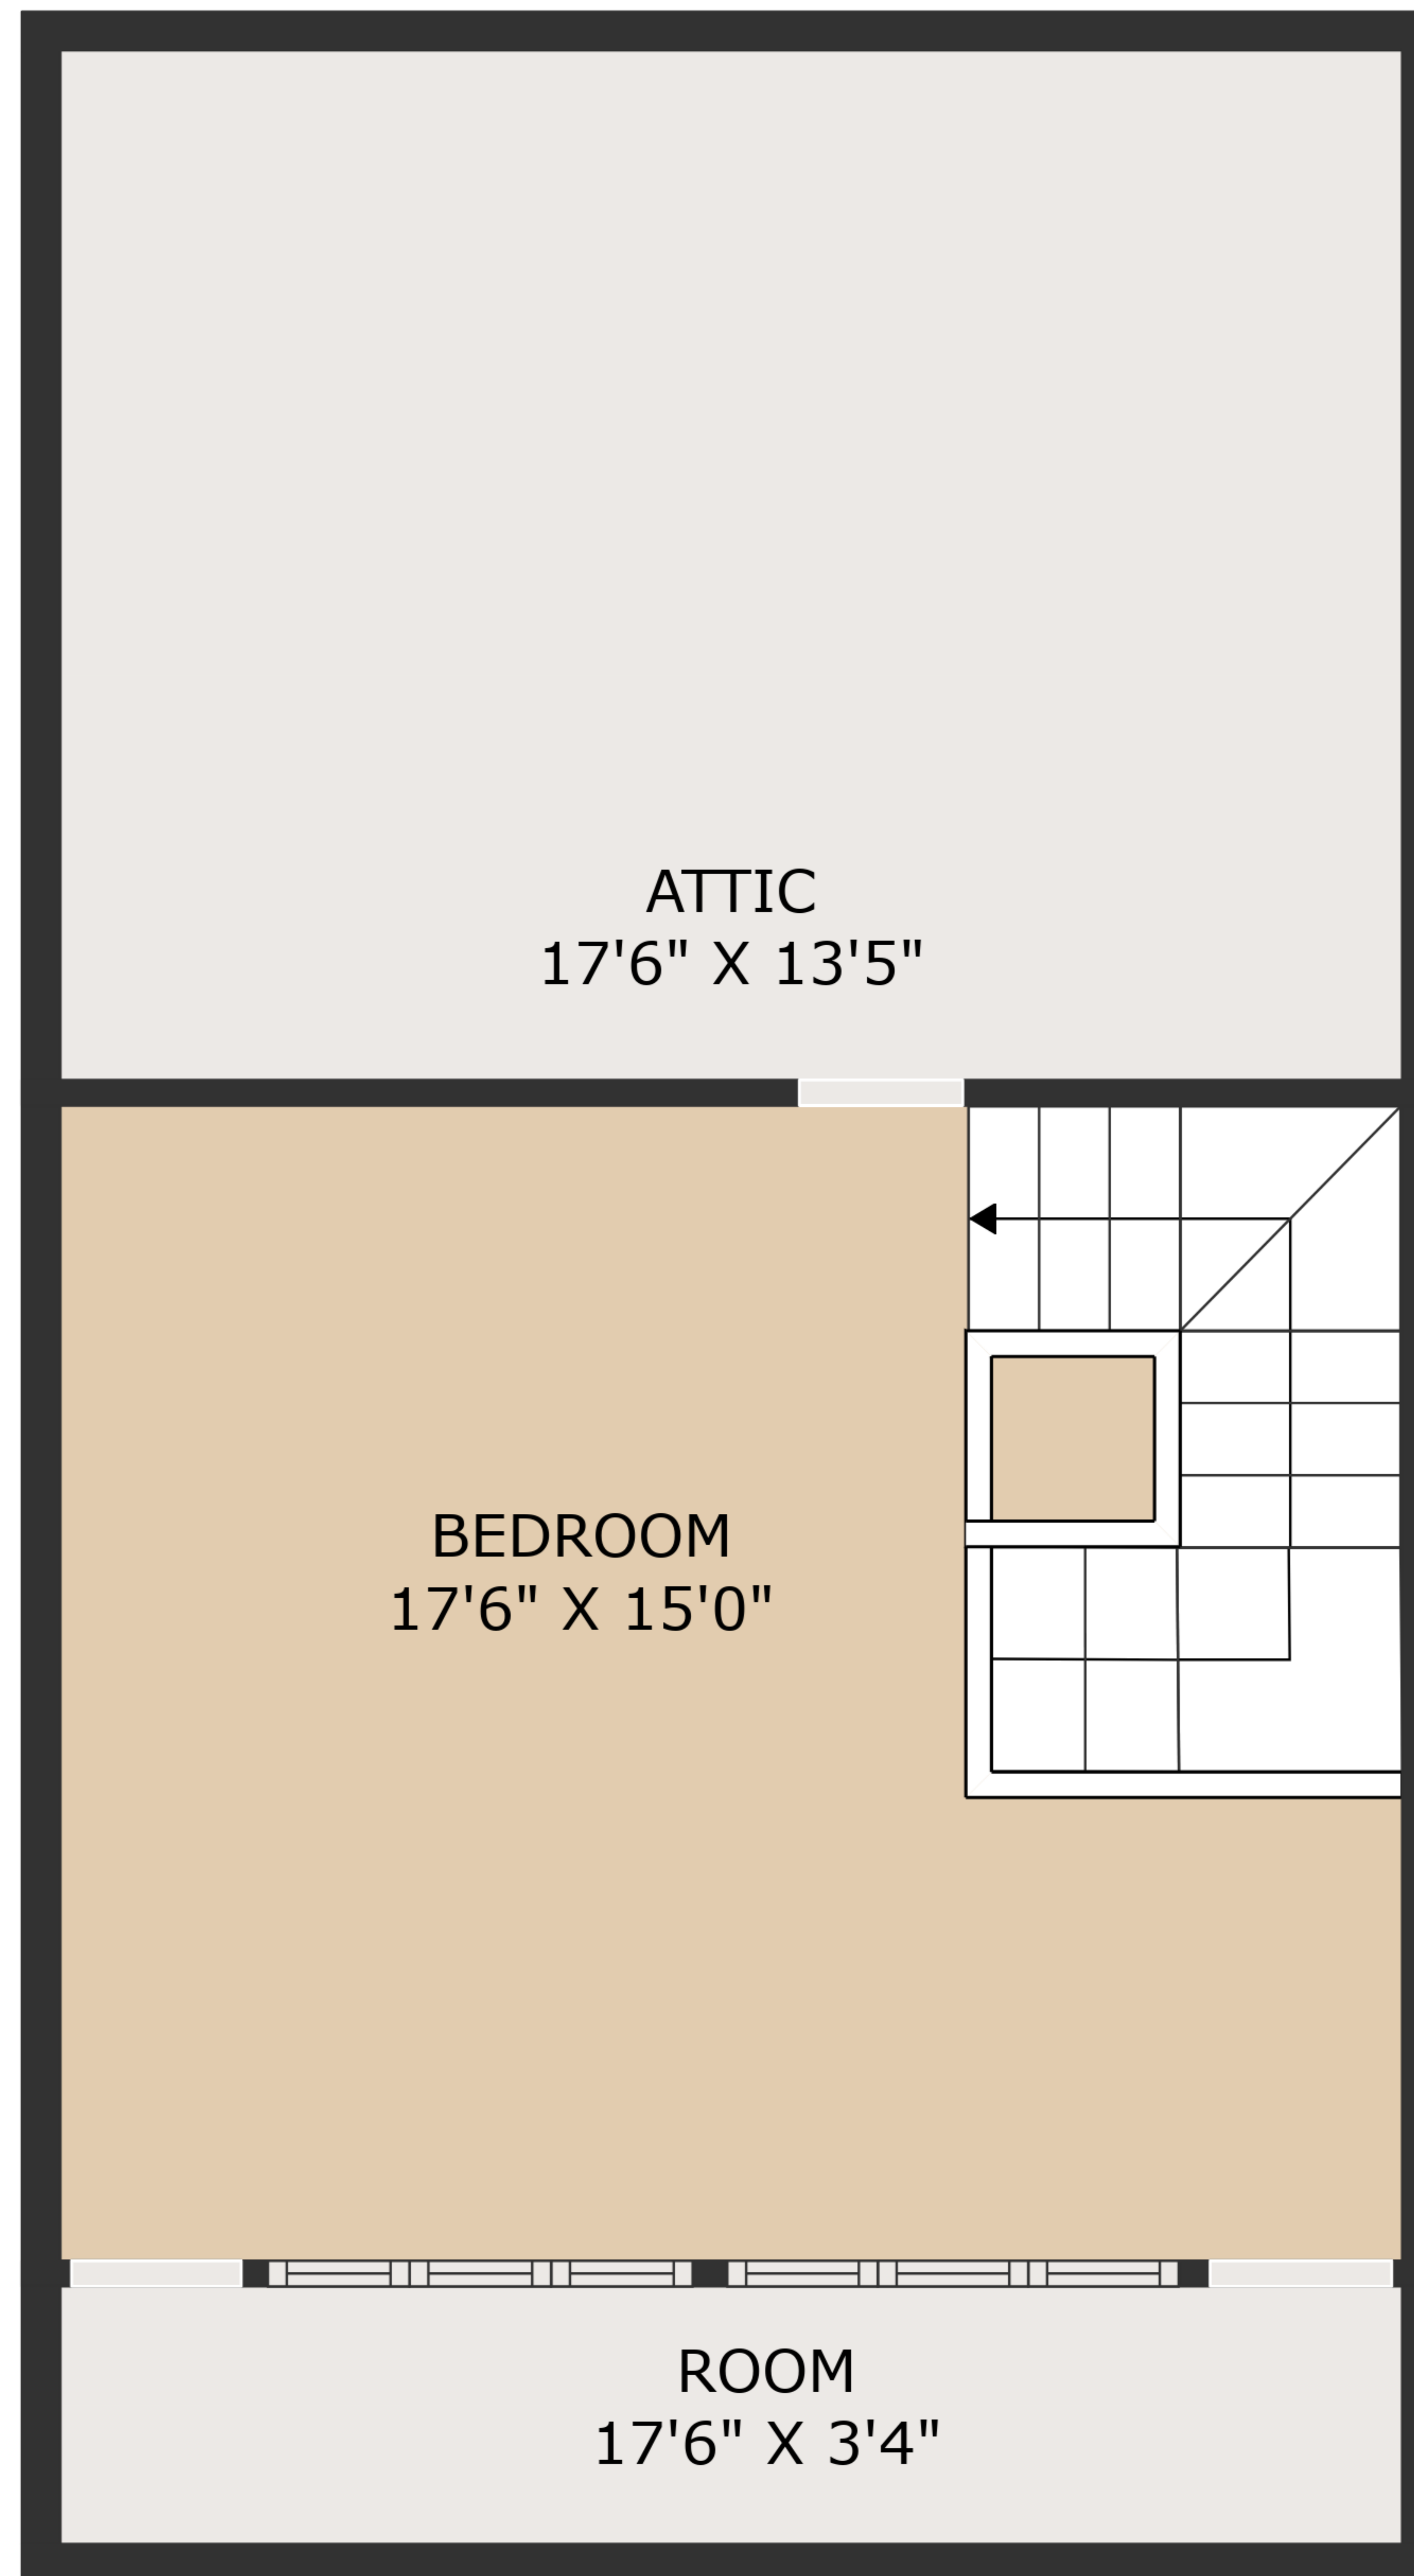

TOTAL: 1447 sq. ft
BELOW GROUND: 0 sq. ft, FLOOR 2: 567 sq. ft, FLOOR 3: 578 sq. ft, FLOOR 4: 302 sq. ft
EXCLUDED AREAS: BASEMENT: 514 sq. ft, ROOM: 53 sq. ft, LOW CEILING: 173 sq. ft,
ATTIC: 92 sq. ft

MEASUREMENTS ARE DEEMED HIGHLY RELIABLE BUT NOT GUARANTEED.

TOTAL: 1447 sq. ft
 BELOW GROUND: 0 sq. ft, FLOOR 2: 567 sq. ft, FLOOR 3: 578 sq. ft, FLOOR 4: 302 sq. ft
 EXCLUDED AREAS: BASEMENT: 514 sq. ft, ROOM: 53 sq. ft, LOW CEILING: 173 sq. ft,
 ATTIC: 92 sq. ft