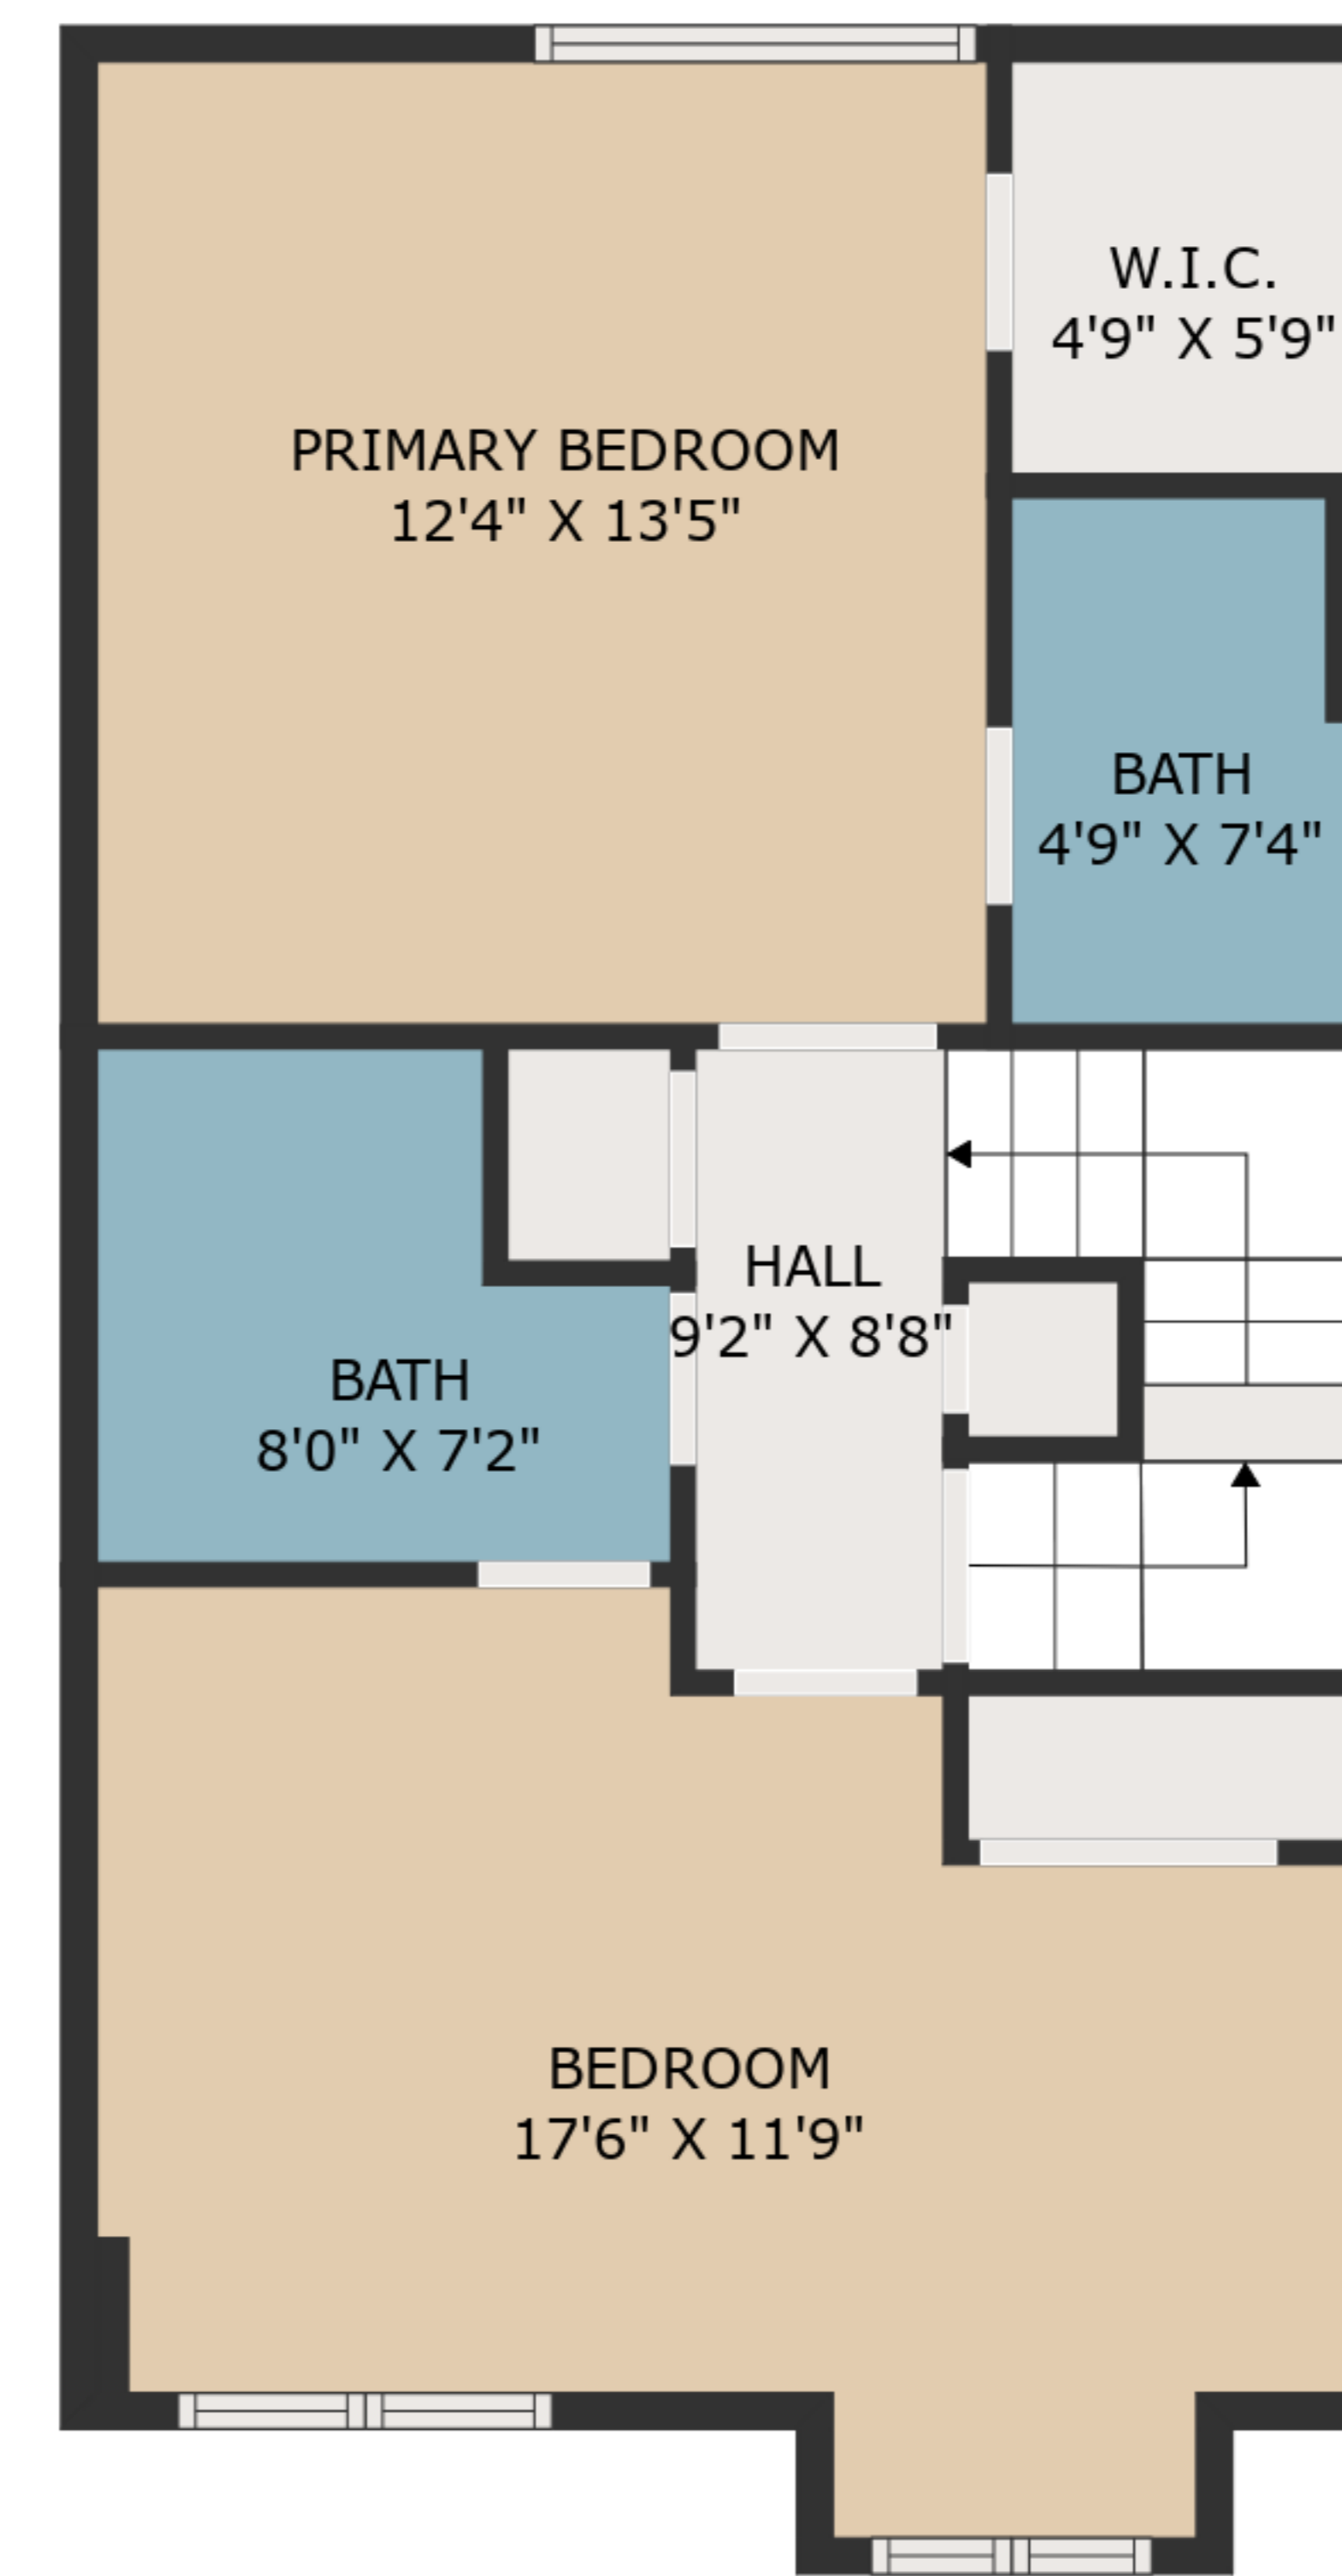

MEASUREMENTS ARE DEEMED HIGHLY RELIABLE BUT NOT GUARANTEED.

TOTAL: 1447 sq. ft
 BELOW GROUND: 0 sq. ft, FLOOR 2: 567 sq. ft, FLOOR 3: 578 sq. ft, FLOOR 4: 302 sq. ft
 EXCLUDED AREAS: BASEMENT: 514 sq. ft, ROOM: 53 sq. ft, LOW CEILING: 173 sq. ft,
 ATTIC: 92 sq. ft

MEASUREMENTS ARE DEEMED HIGHLY RELIABLE BUT NOT GUARANTEED.

FLOOR 2

FLOOR 3

FLOOR 1

FLOOR 4

TOTAL: 1447 sq. ft
 BELOW GROUND: 0 sq. ft, FLOOR 2: 567 sq. ft, FLOOR 3: 578 sq. ft, FLOOR 4: 302 sq. ft
 EXCLUDED AREAS: BASEMENT: 514 sq. ft, ROOM: 53 sq. ft, LOW CEILING: 173 sq. ft,
 ATTIC: 92 sq. ft