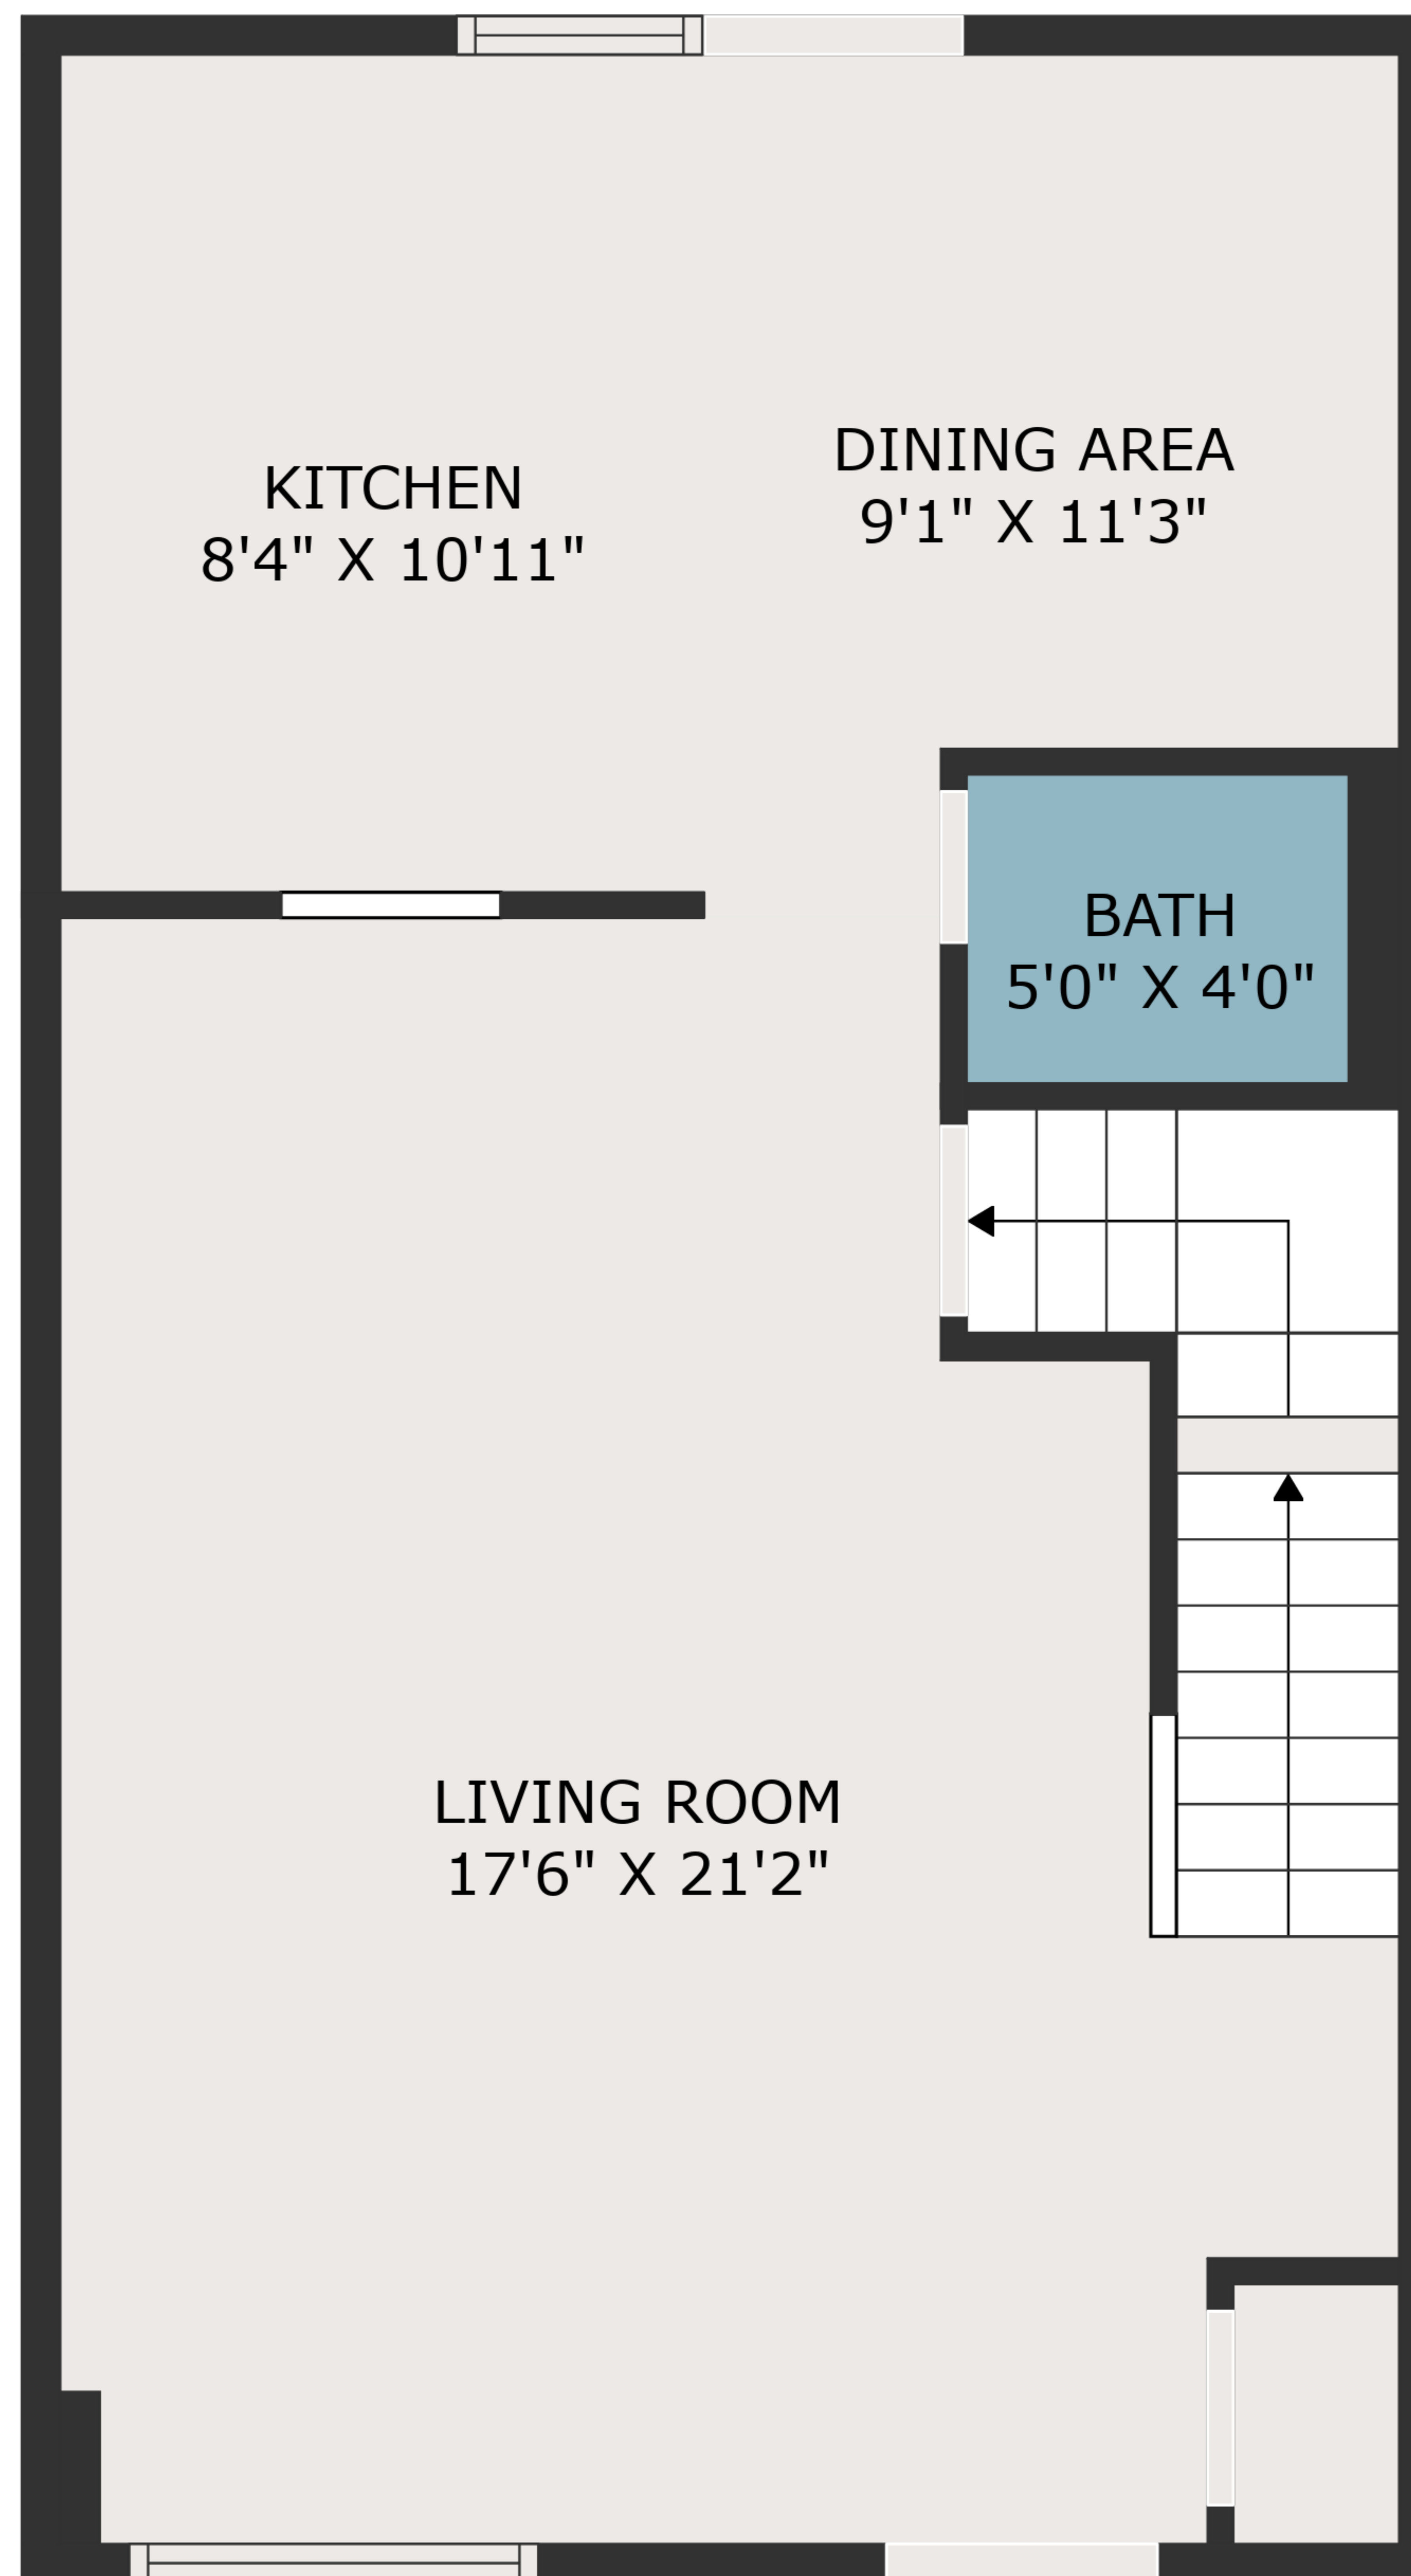

TOTAL: 1447 sq. ft
BELOW GROUND: 0 sq. ft, FLOOR 2: 567 sq. ft, FLOOR 3: 578 sq. ft, FLOOR 4: 302 sq. ft
EXCLUDED AREAS: BASEMENT: 514 sq. ft, ROOM: 53 sq. ft, LOW CEILING: 173 sq. ft,
ATTIC: 92 sq. ft

MEASUREMENTS ARE DEEMED HIGHLY RELIABLE BUT NOT GUARANTEED.

TOTAL: 1447 sq. ft
 BELOW GROUND: 0 sq. ft, FLOOR 2: 567 sq. ft, FLOOR 3: 578 sq. ft, FLOOR 4: 302 sq. ft
 EXCLUDED AREAS: BASEMENT: 514 sq. ft, ROOM: 53 sq. ft, LOW CEILING: 173 sq. ft,
 ATTIC: 92 sq. ft