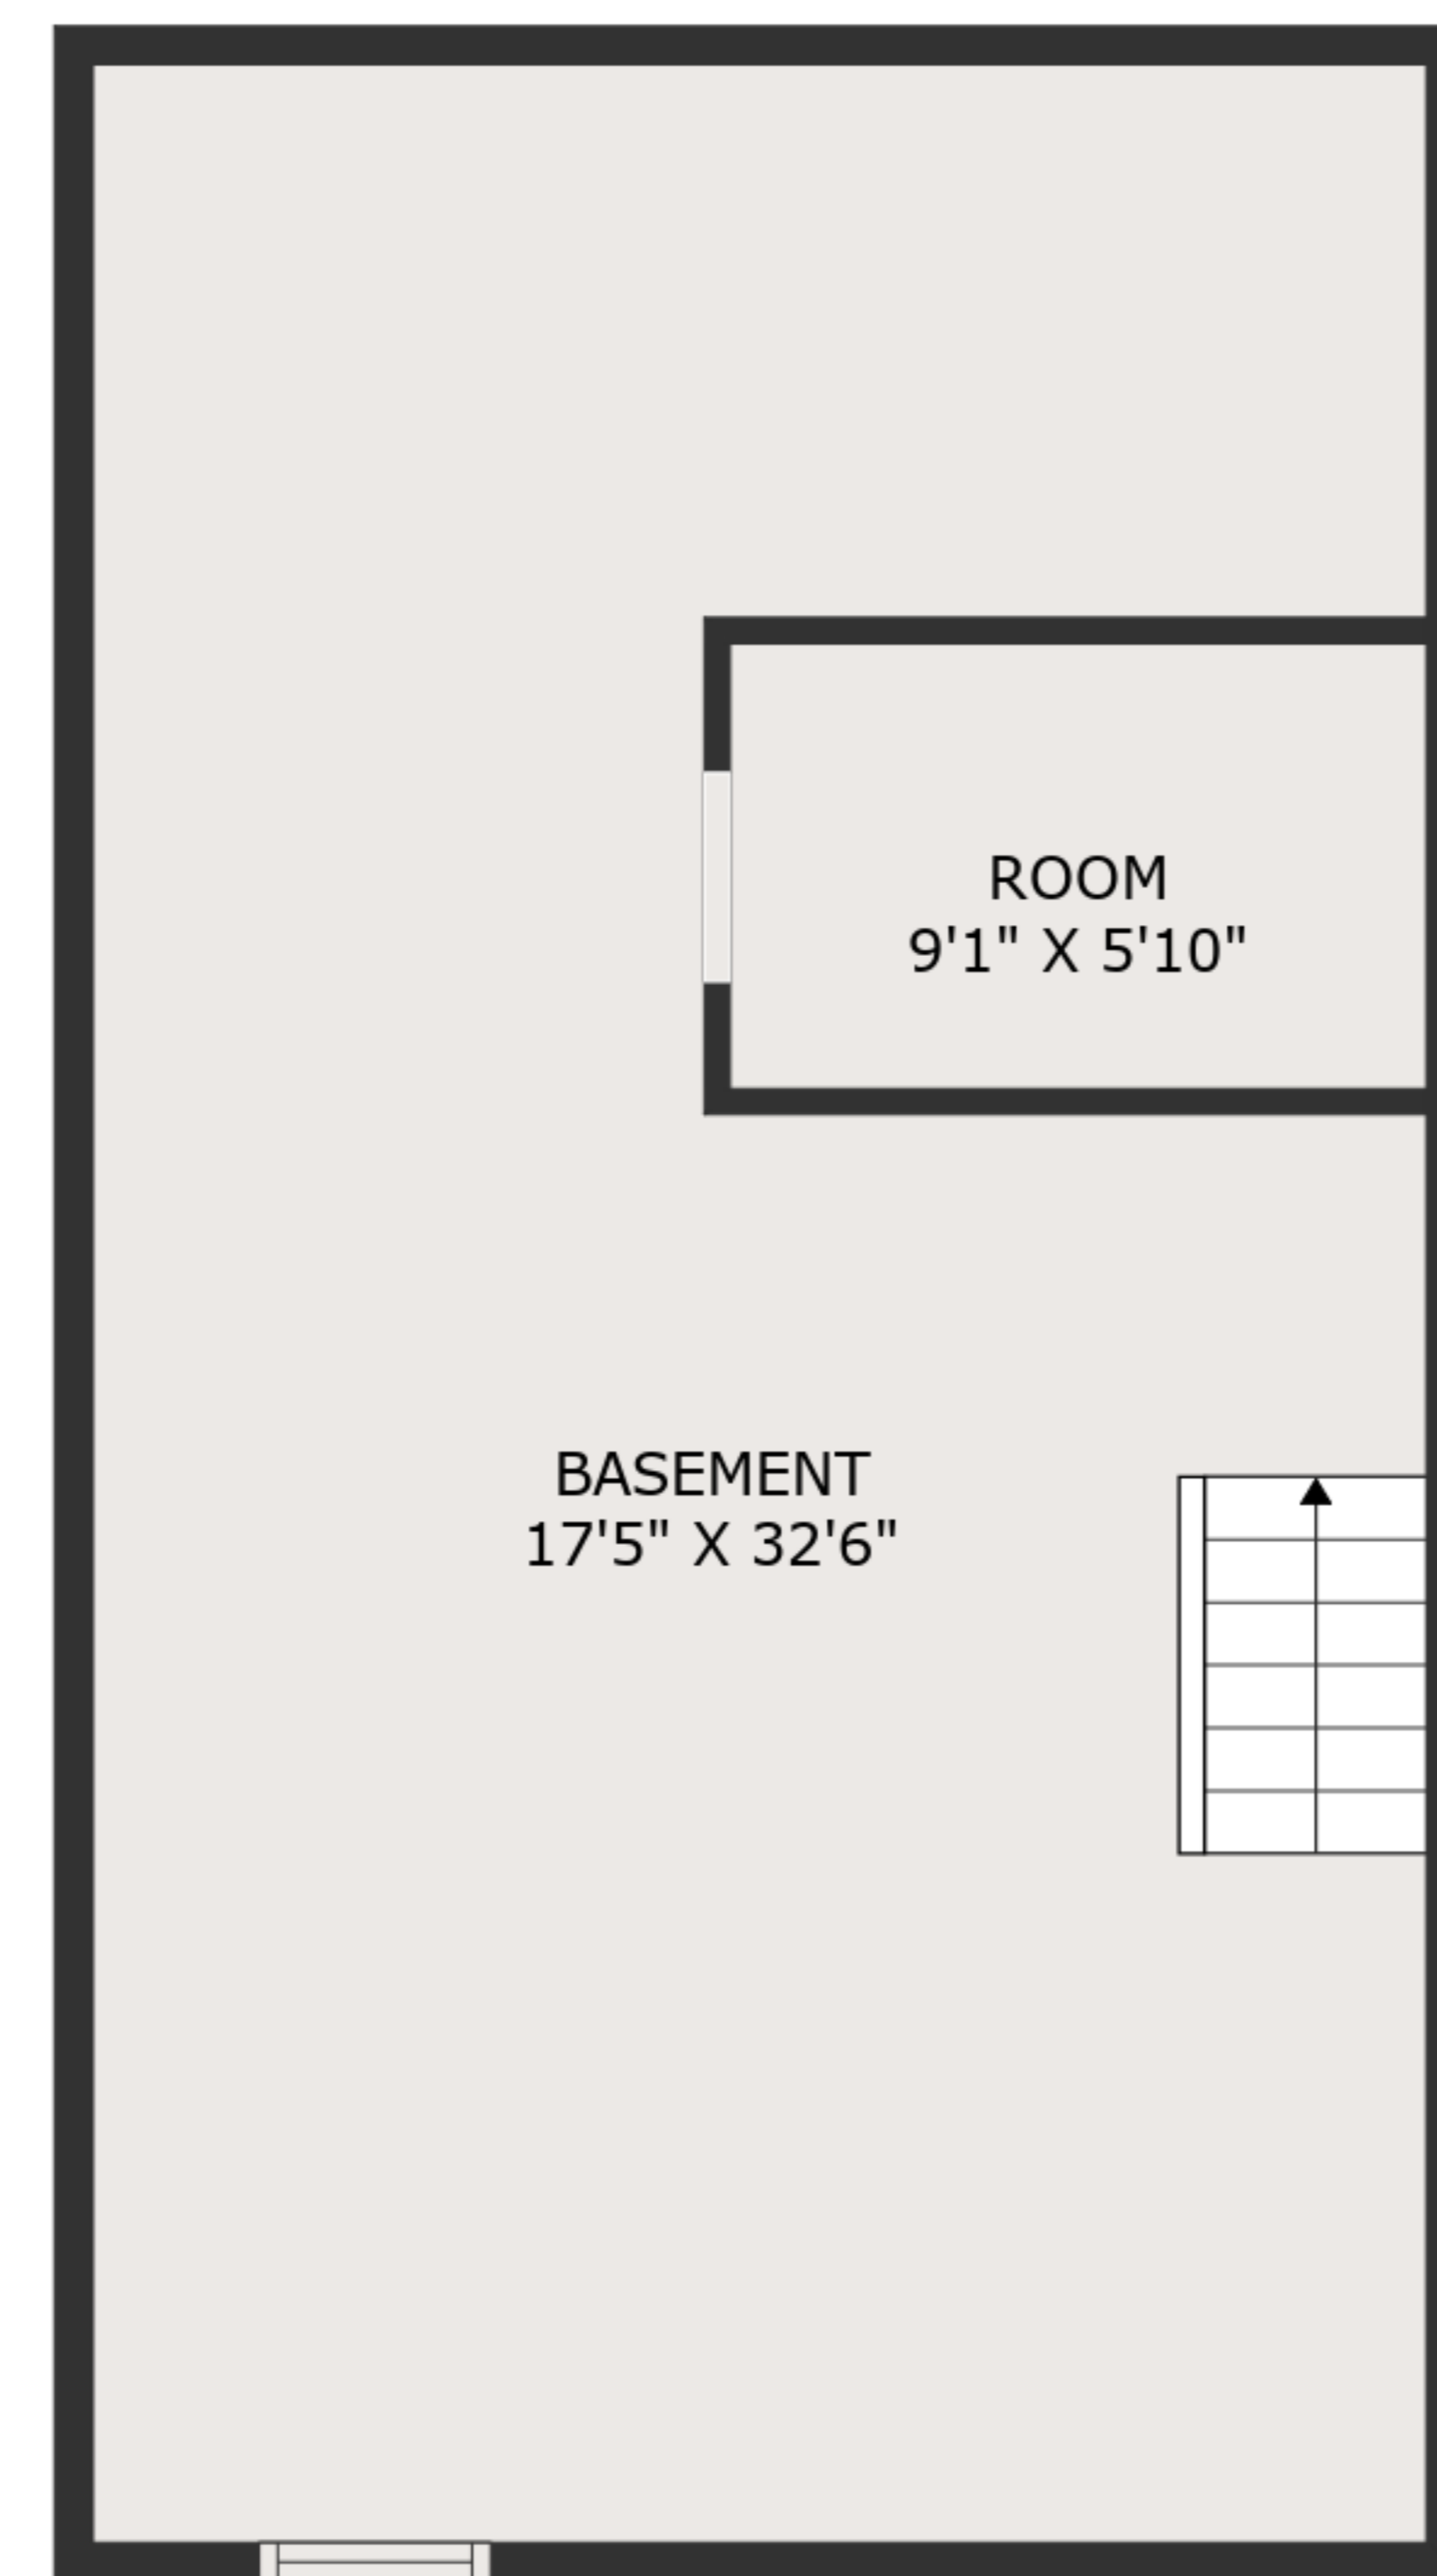

MEASUREMENTS ARE DEEMED HIGHLY RELIABLE BUT NOT GUARANTEED.

TOTAL: 1447 sq. ft
 BELOW GROUND: 0 sq. ft, FLOOR 2: 567 sq. ft, FLOOR 3: 578 sq. ft, FLOOR 4: 302 sq. ft
 EXCLUDED AREAS: BASEMENT: 514 sq. ft, ROOM: 53 sq. ft, LOW CEILING: 173 sq. ft,
 ATTIC: 92 sq. ft

MEASUREMENTS ARE DEEMED HIGHLY RELIABLE BUT NOT GUARANTEED.

FLOOR 2

FLOOR 3

FLOOR 1

FLOOR 4

TOTAL: 1447 sq. ft
 BELOW GROUND: 0 sq. ft, FLOOR 2: 567 sq. ft, FLOOR 3: 578 sq. ft, FLOOR 4: 302 sq. ft
 EXCLUDED AREAS: BASEMENT: 514 sq. ft, ROOM: 53 sq. ft, LOW CEILING: 173 sq. ft,
 ATTIC: 92 sq. ft