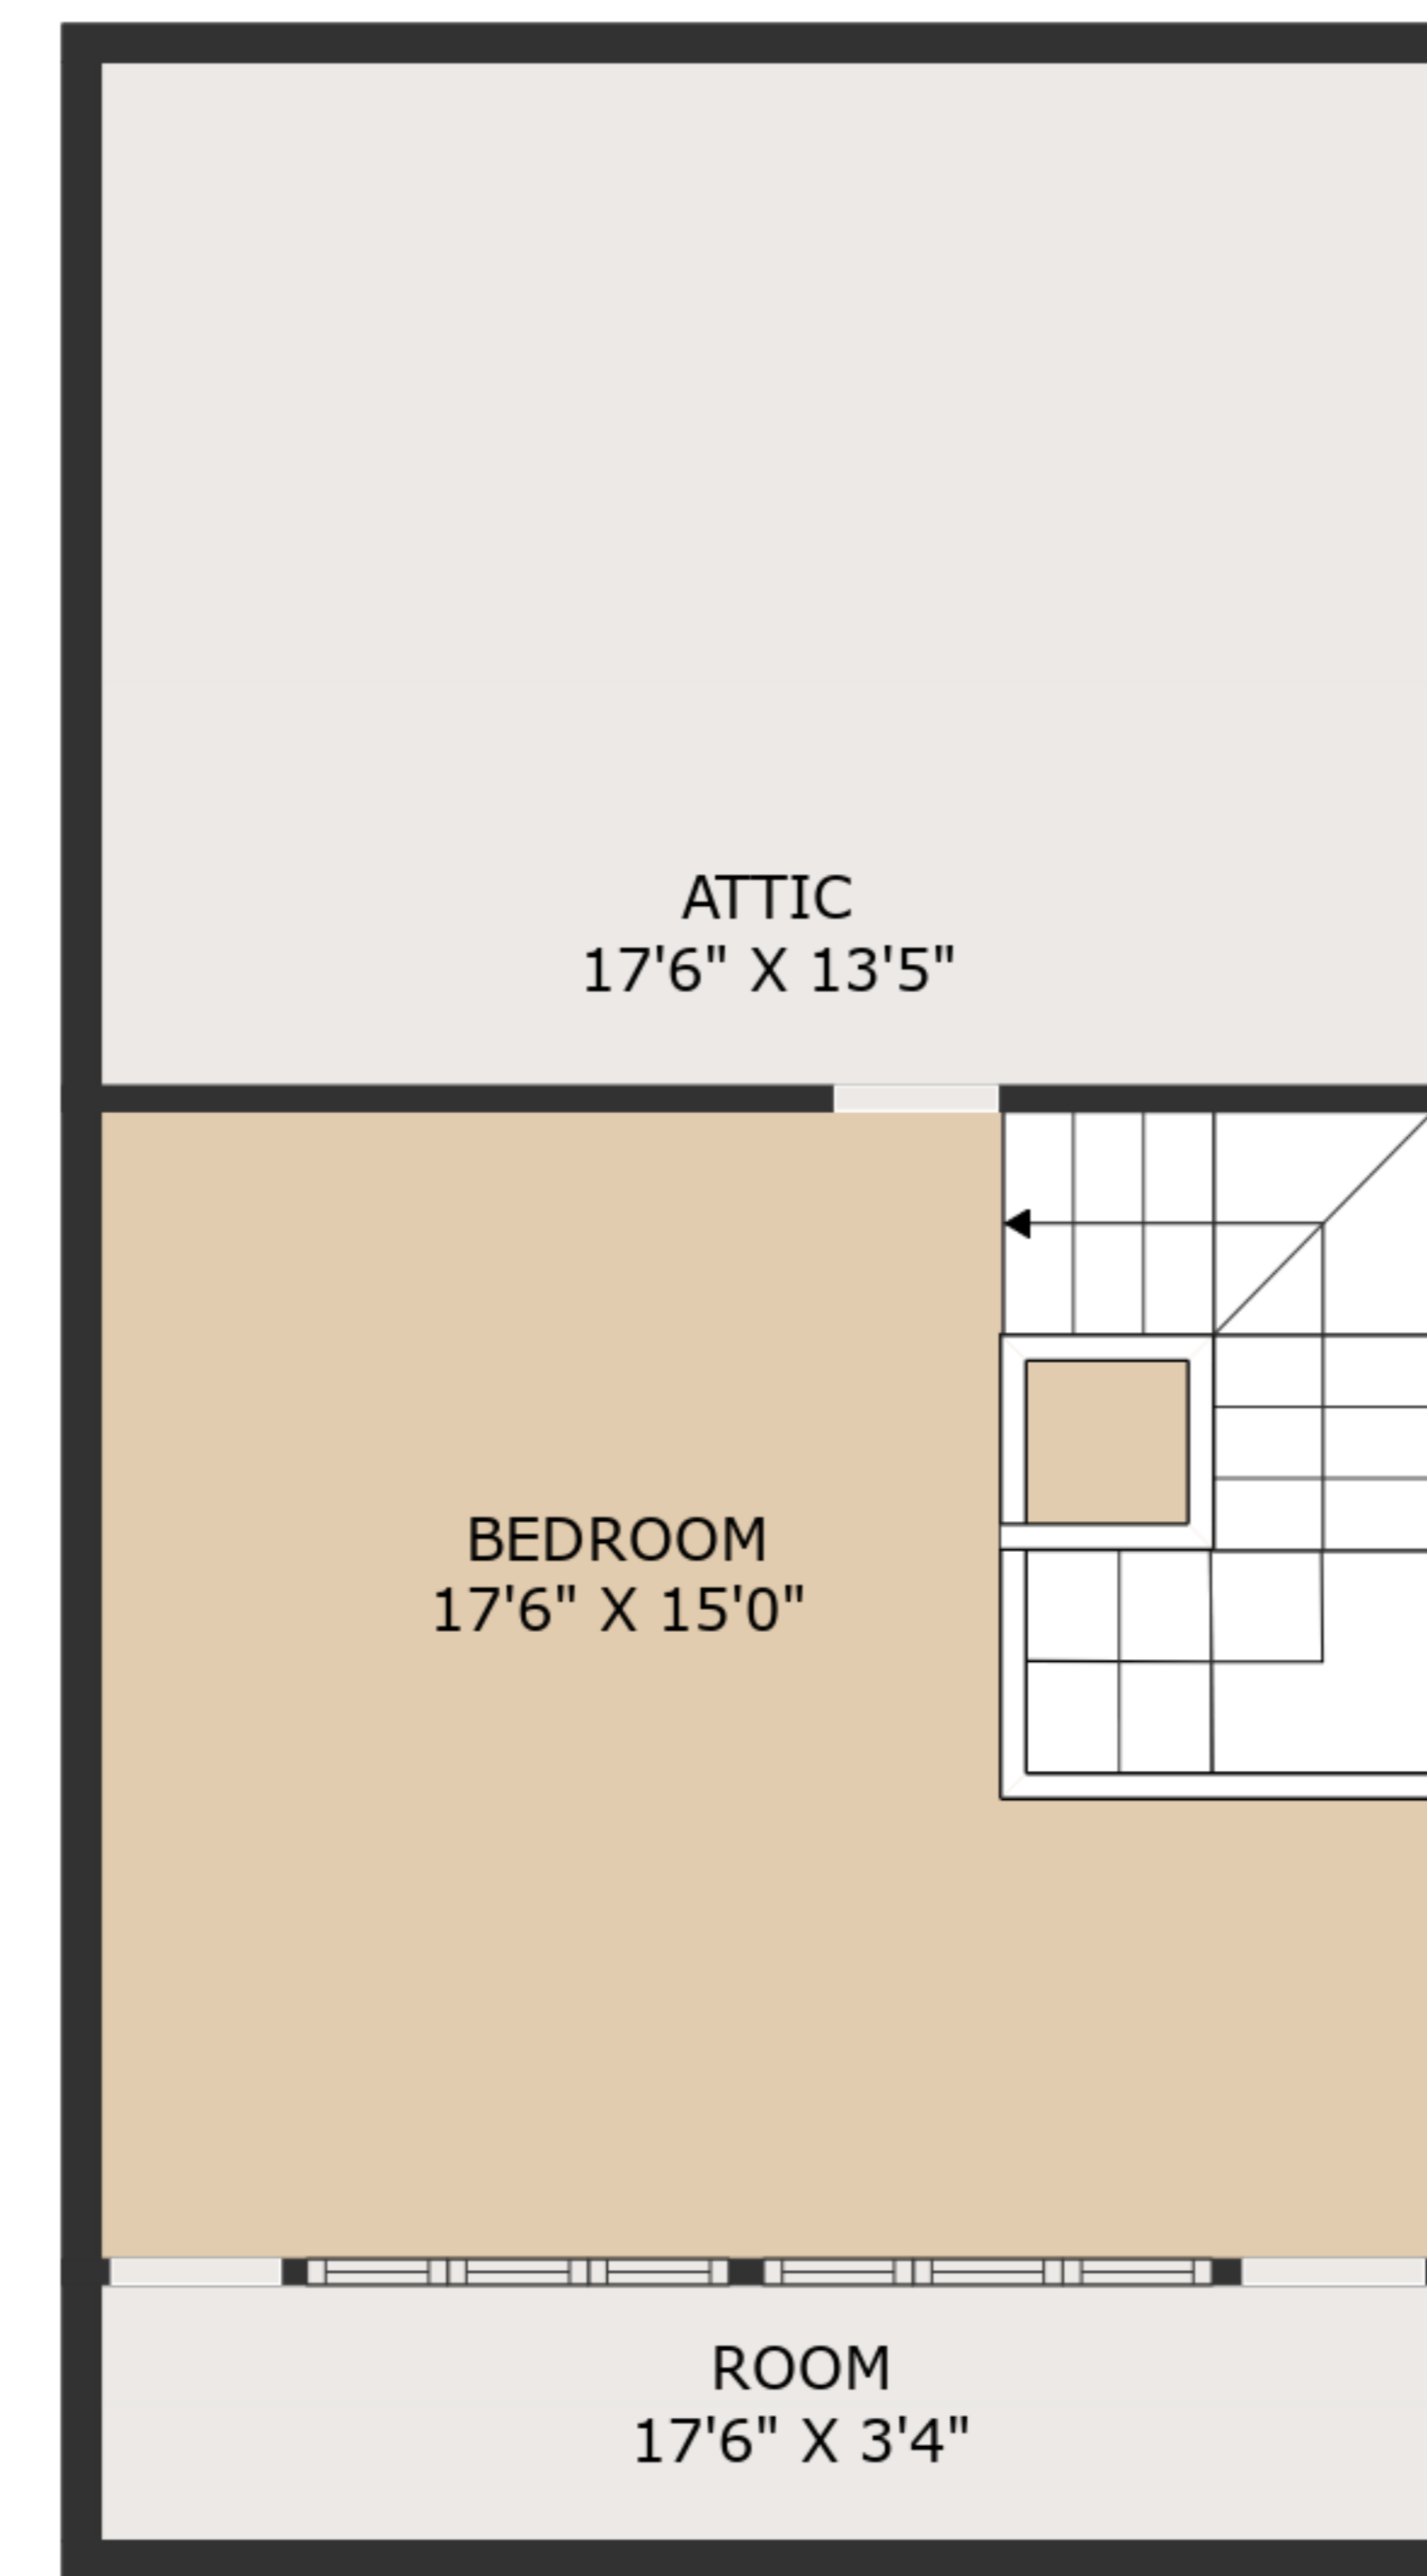

TOTAL: 1447 sq. ft
BELOW GROUND: 0 sq. ft, FLOOR 2: 567 sq. ft, FLOOR 3: 578 sq. ft, FLOOR 4: 302 sq. ft
EXCLUDED AREAS: BASEMENT: 514 sq. ft, ROOM: 53 sq. ft, LOW CEILING: 173 sq. ft,
ATTIC: 92 sq. ft

MEASUREMENTS ARE DEEMED HIGHLY RELIABLE BUT NOT GUARANTEED.

TOTAL: 1447 sq. ft
BELOW GROUND: 0 sq. ft, FLOOR 2: 567 sq. ft, FLOOR 3: 578 sq. ft, FLOOR 4: 302 sq. ft
EXCLUDED AREAS: BASEMENT: 514 sq. ft, ROOM: 53 sq. ft, LOW CEILING: 173 sq. ft,
ATTIC: 92 sq. ft

MEASUREMENTS ARE DEEMED HIGHLY RELIABLE BUT NOT GUARANTEED.

FLOOR 2

FLOOR 3

FLOOR 1

FLOOR 4

TOTAL: 1447 sq. ft
 BELOW GROUND: 0 sq. ft, FLOOR 2: 567 sq. ft, FLOOR 3: 578 sq. ft, FLOOR 4: 302 sq. ft
 EXCLUDED AREAS: BASEMENT: 514 sq. ft, ROOM: 53 sq. ft, LOW CEILING: 173 sq. ft,
 ATTIC: 92 sq. ft