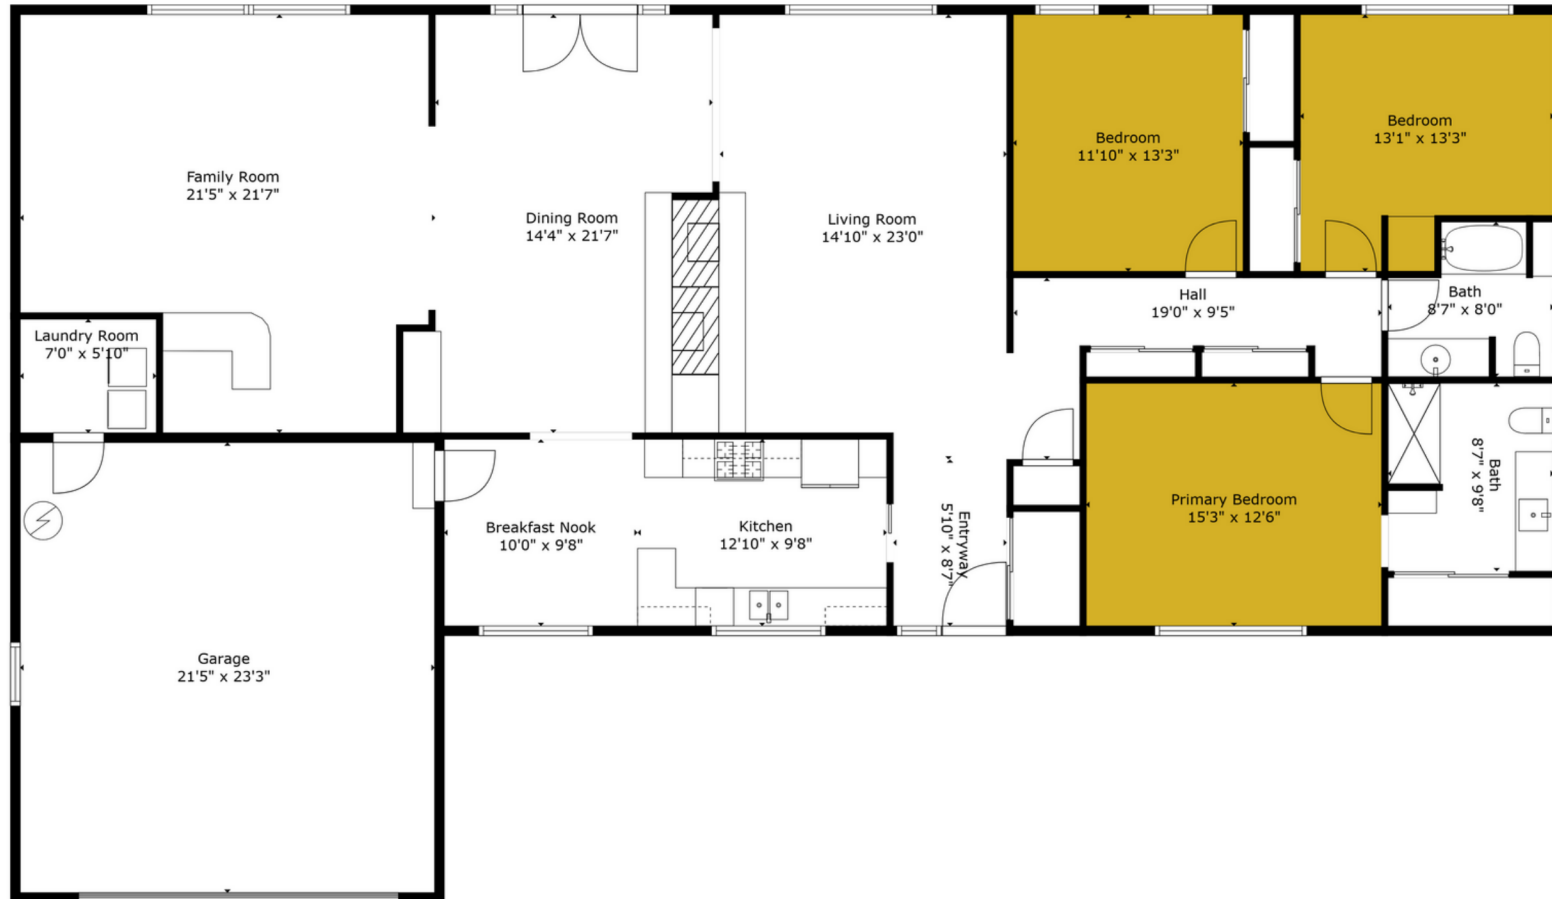

1215 W Lindo Ave, Chico, CA 95926

Total Interior: 2347 square feet

Measurements are generated with auto technology. They are typically reliable but not guaranteed.

Kimberly Babb-Shaffer - Realtor
Century 21- Commercial Select Group
License # 01415693
Phone: (530) 680-7685