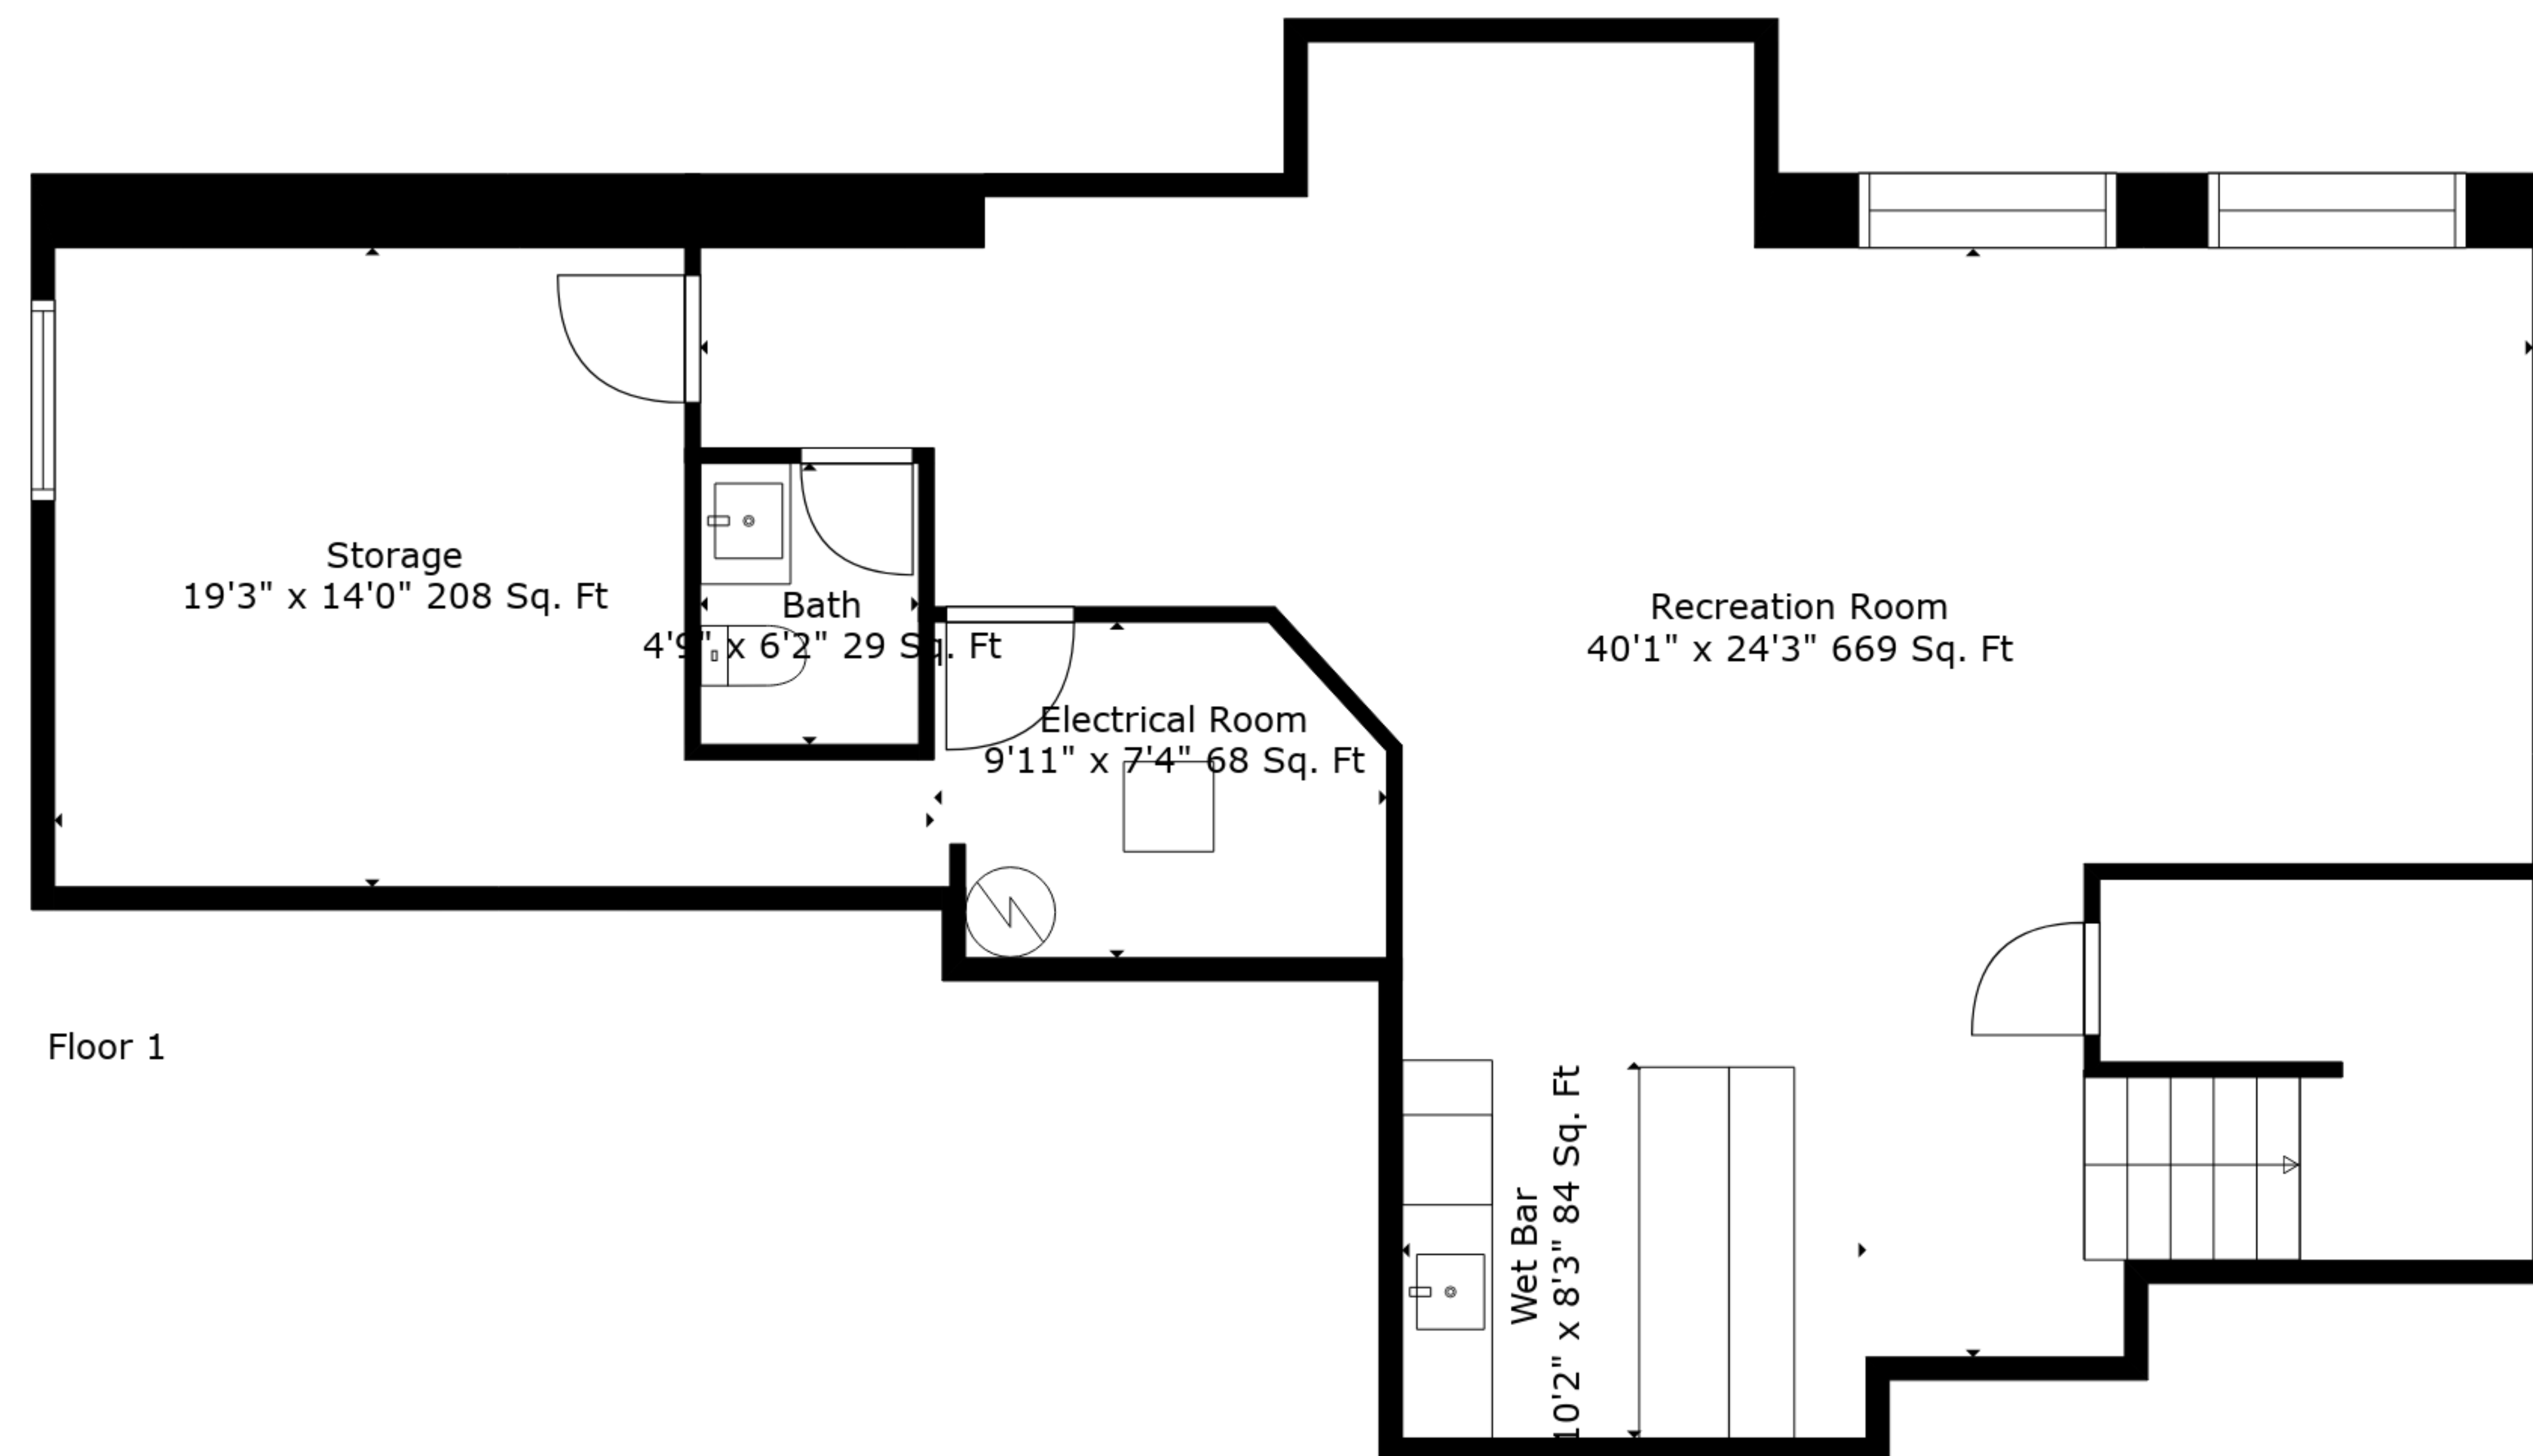

TOTAL: 3290 sq. ft

BELOW GROUND: 804 sq. ft, FLOOR 2: 1180 sq. ft, FLOOR 3: 1306 sq. ft
 EXCLUDED AREAS: STORAGE: 208 sq. ft, ELECTRICAL ROOM: 68 sq. ft, GARAGE: 583 sq. ft,
 FIREPLACE: 9 sq. ft, OPEN TO BELOW: 21 sq. ft

Measurements Are Deemed Highly Reliable But Not Guaranteed.

TOTAL: 3290 sq. ft

BELOW GROUND: 804 sq. ft, FLOOR 2: 1180 sq. ft, FLOOR 3: 1306 sq. ft
 EXCLUDED AREAS: STORAGE: 208 sq. ft, ELECTRICAL ROOM: 68 sq. ft, GARAGE: 583 sq. ft,
 FIREPLACE: 9 sq. ft, OPEN TO BELOW: 21 sq. ft

Measurements Are Deemed Highly Reliable But Not Guaranteed.

Floor 2

Floor 3

Floor 1

TOTAL: 3290 sq. ft
 BELOW GROUND: 804 sq. ft, FLOOR 2: 1180 sq. ft, FLOOR 3: 1306 sq. ft
 EXCLUDED AREAS: STORAGE: 208 sq. ft, ELECTRICAL ROOM: 68 sq. ft, GARAGE: 583 sq. ft,
 FIREPLACE: 9 sq. ft, OPEN TO BELOW: 21 sq. ft