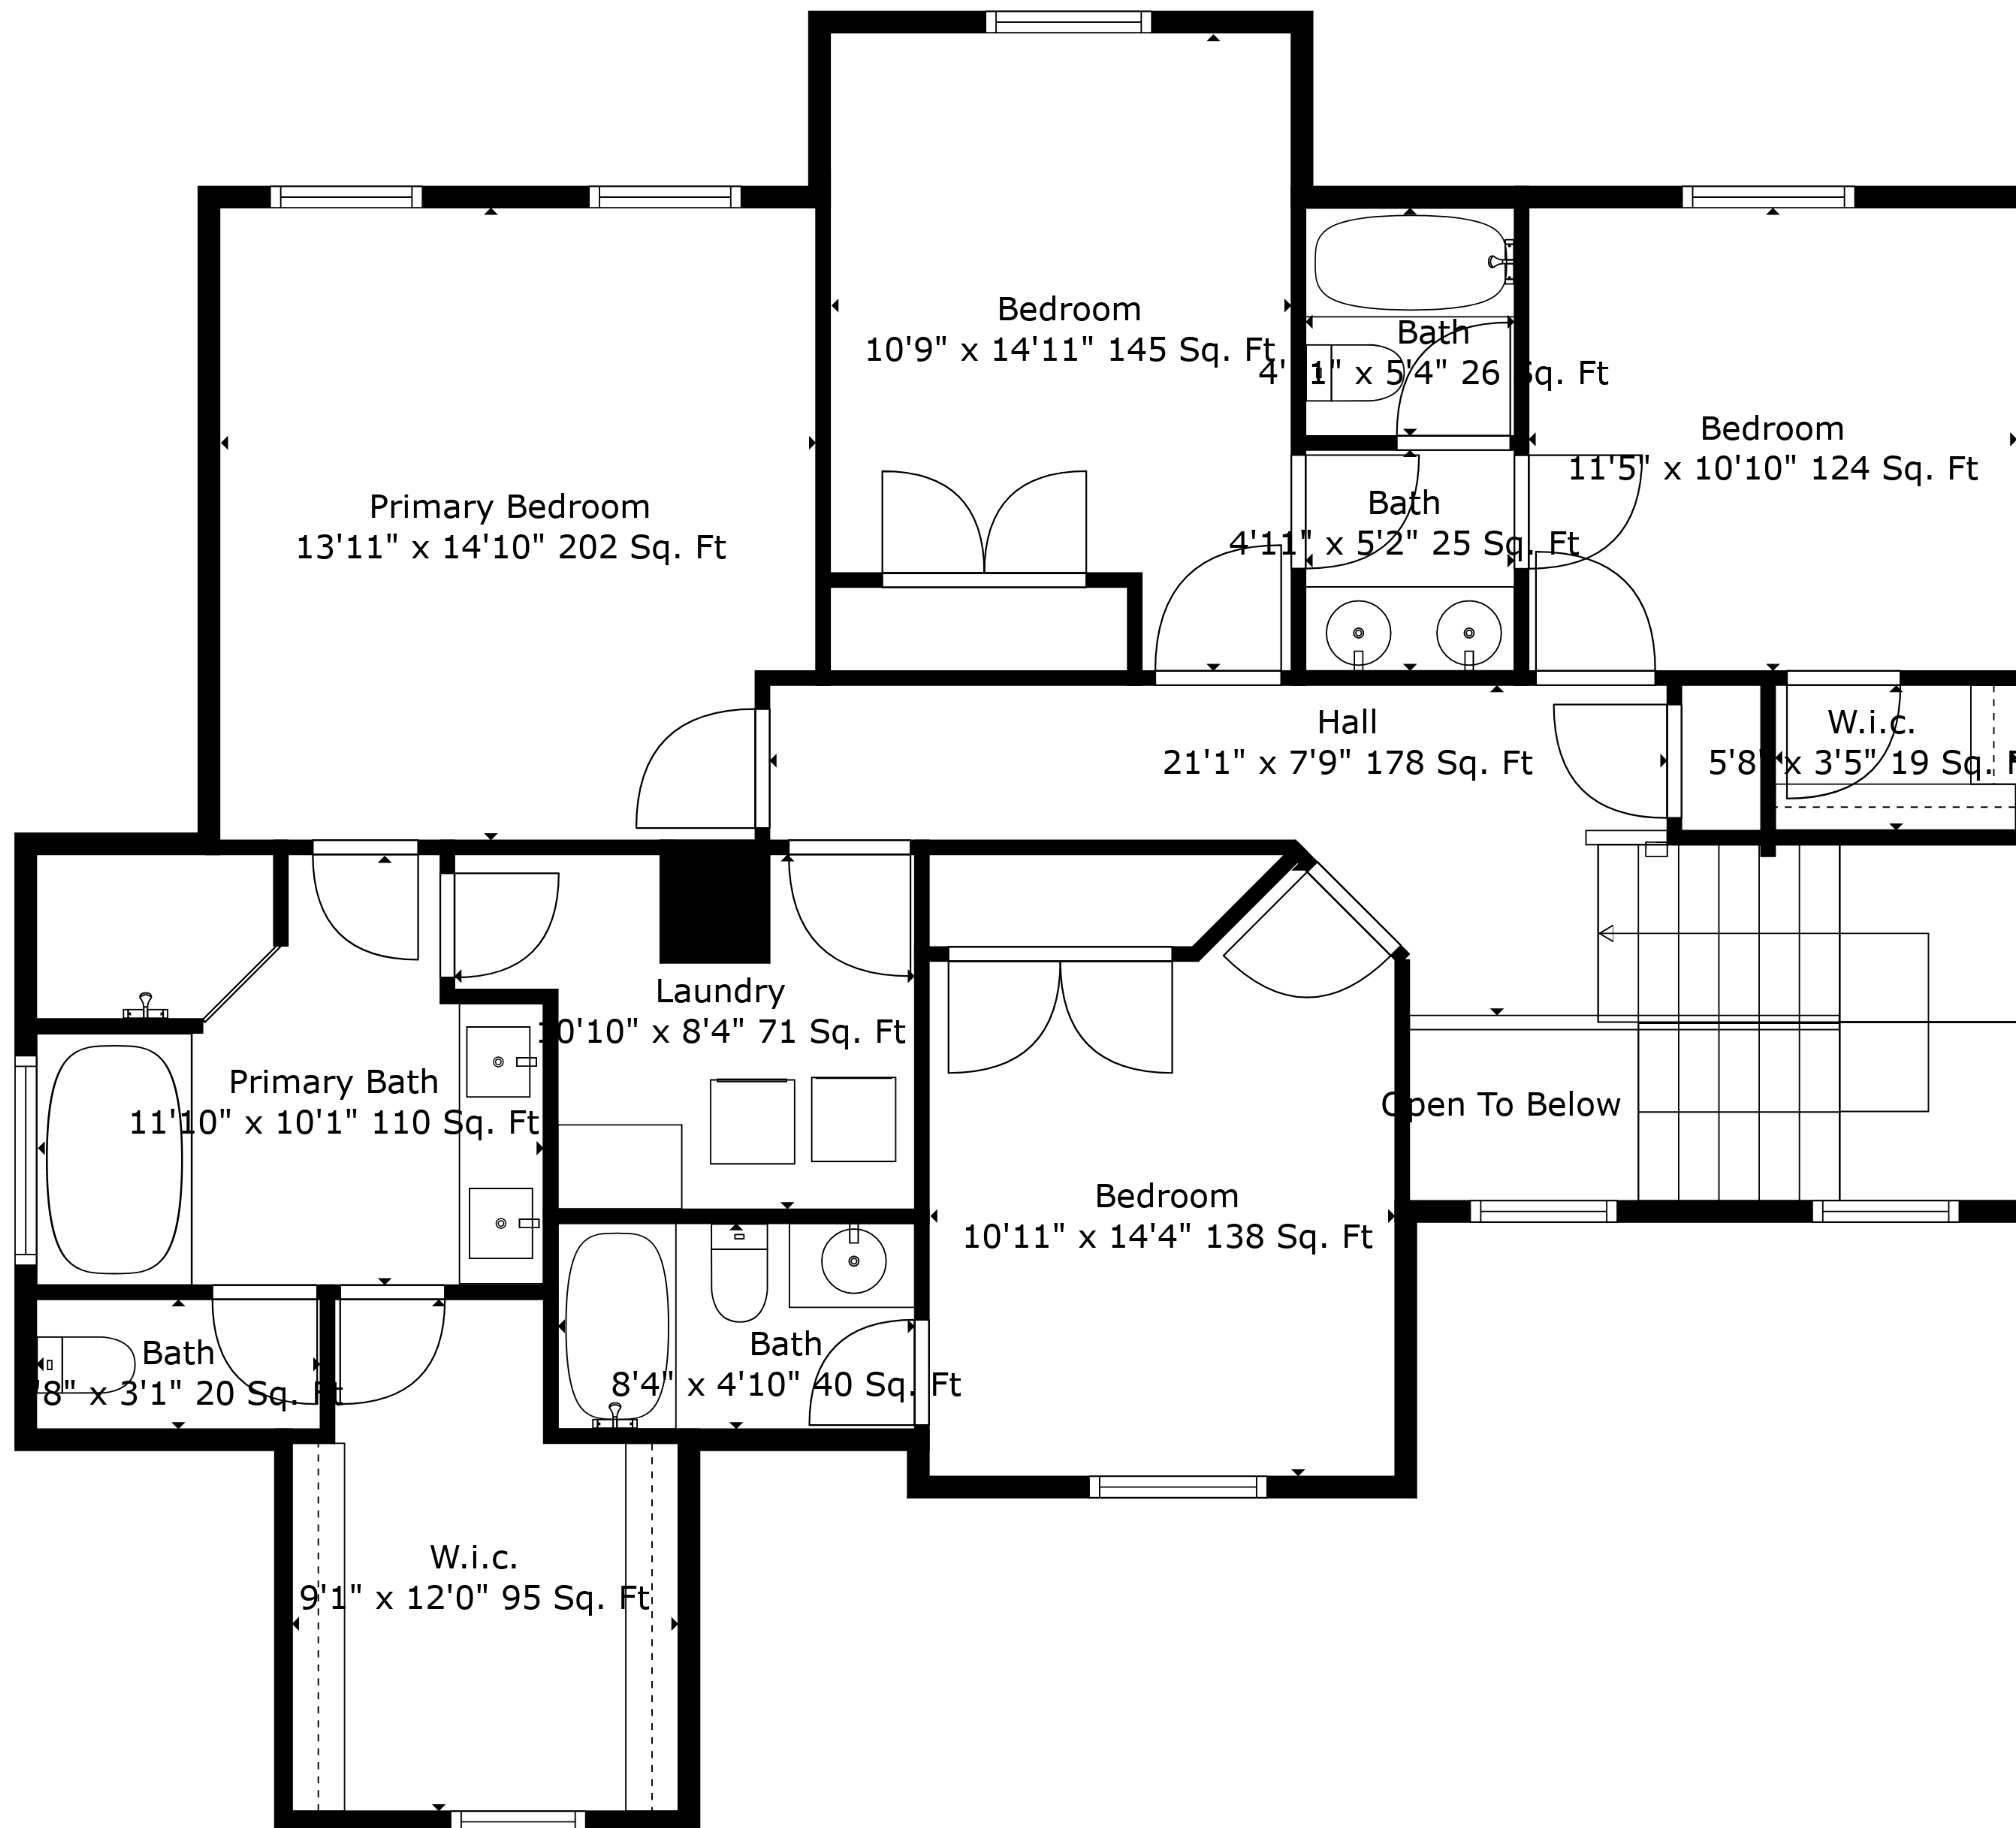

TOTAL: 3290 sq. ft

BELOW GROUND: 804 sq. ft, FLOOR 2: 1180 sq. ft, FLOOR 3: 1306 sq. ft
 EXCLUDED AREAS: STORAGE: 208 sq. ft, ELECTRICAL ROOM: 68 sq. ft, GARAGE: 583 sq. ft,
 FIREPLACE: 9 sq. ft, OPEN TO BELOW: 21 sq. ft

Measurements Are Deemed Highly Reliable But Not Guaranteed.

TOTAL: 3290 sq. ft

BELOW GROUND: 804 sq. ft, FLOOR 2: 1180 sq. ft, FLOOR 3: 1306 sq. ft
 EXCLUDED AREAS: STORAGE: 208 sq. ft, ELECTRICAL ROOM: 68 sq. ft, GARAGE: 583 sq. ft,
 FIREPLACE: 9 sq. ft, OPEN TO BELOW: 21 sq. ft

Measurements Are Deemed Highly Reliable But Not Guaranteed.

Floor 2

Floor 3

Floor 1

TOTAL: 3290 sq. ft
 BELOW GROUND: 804 sq. ft, FLOOR 2: 1180 sq. ft, FLOOR 3: 1306 sq. ft
 EXCLUDED AREAS: STORAGE: 208 sq. ft, ELECTRICAL ROOM: 68 sq. ft, GARAGE: 583 sq. ft,
 FIREPLACE: 9 sq. ft, OPEN TO BELOW: 21 sq. ft