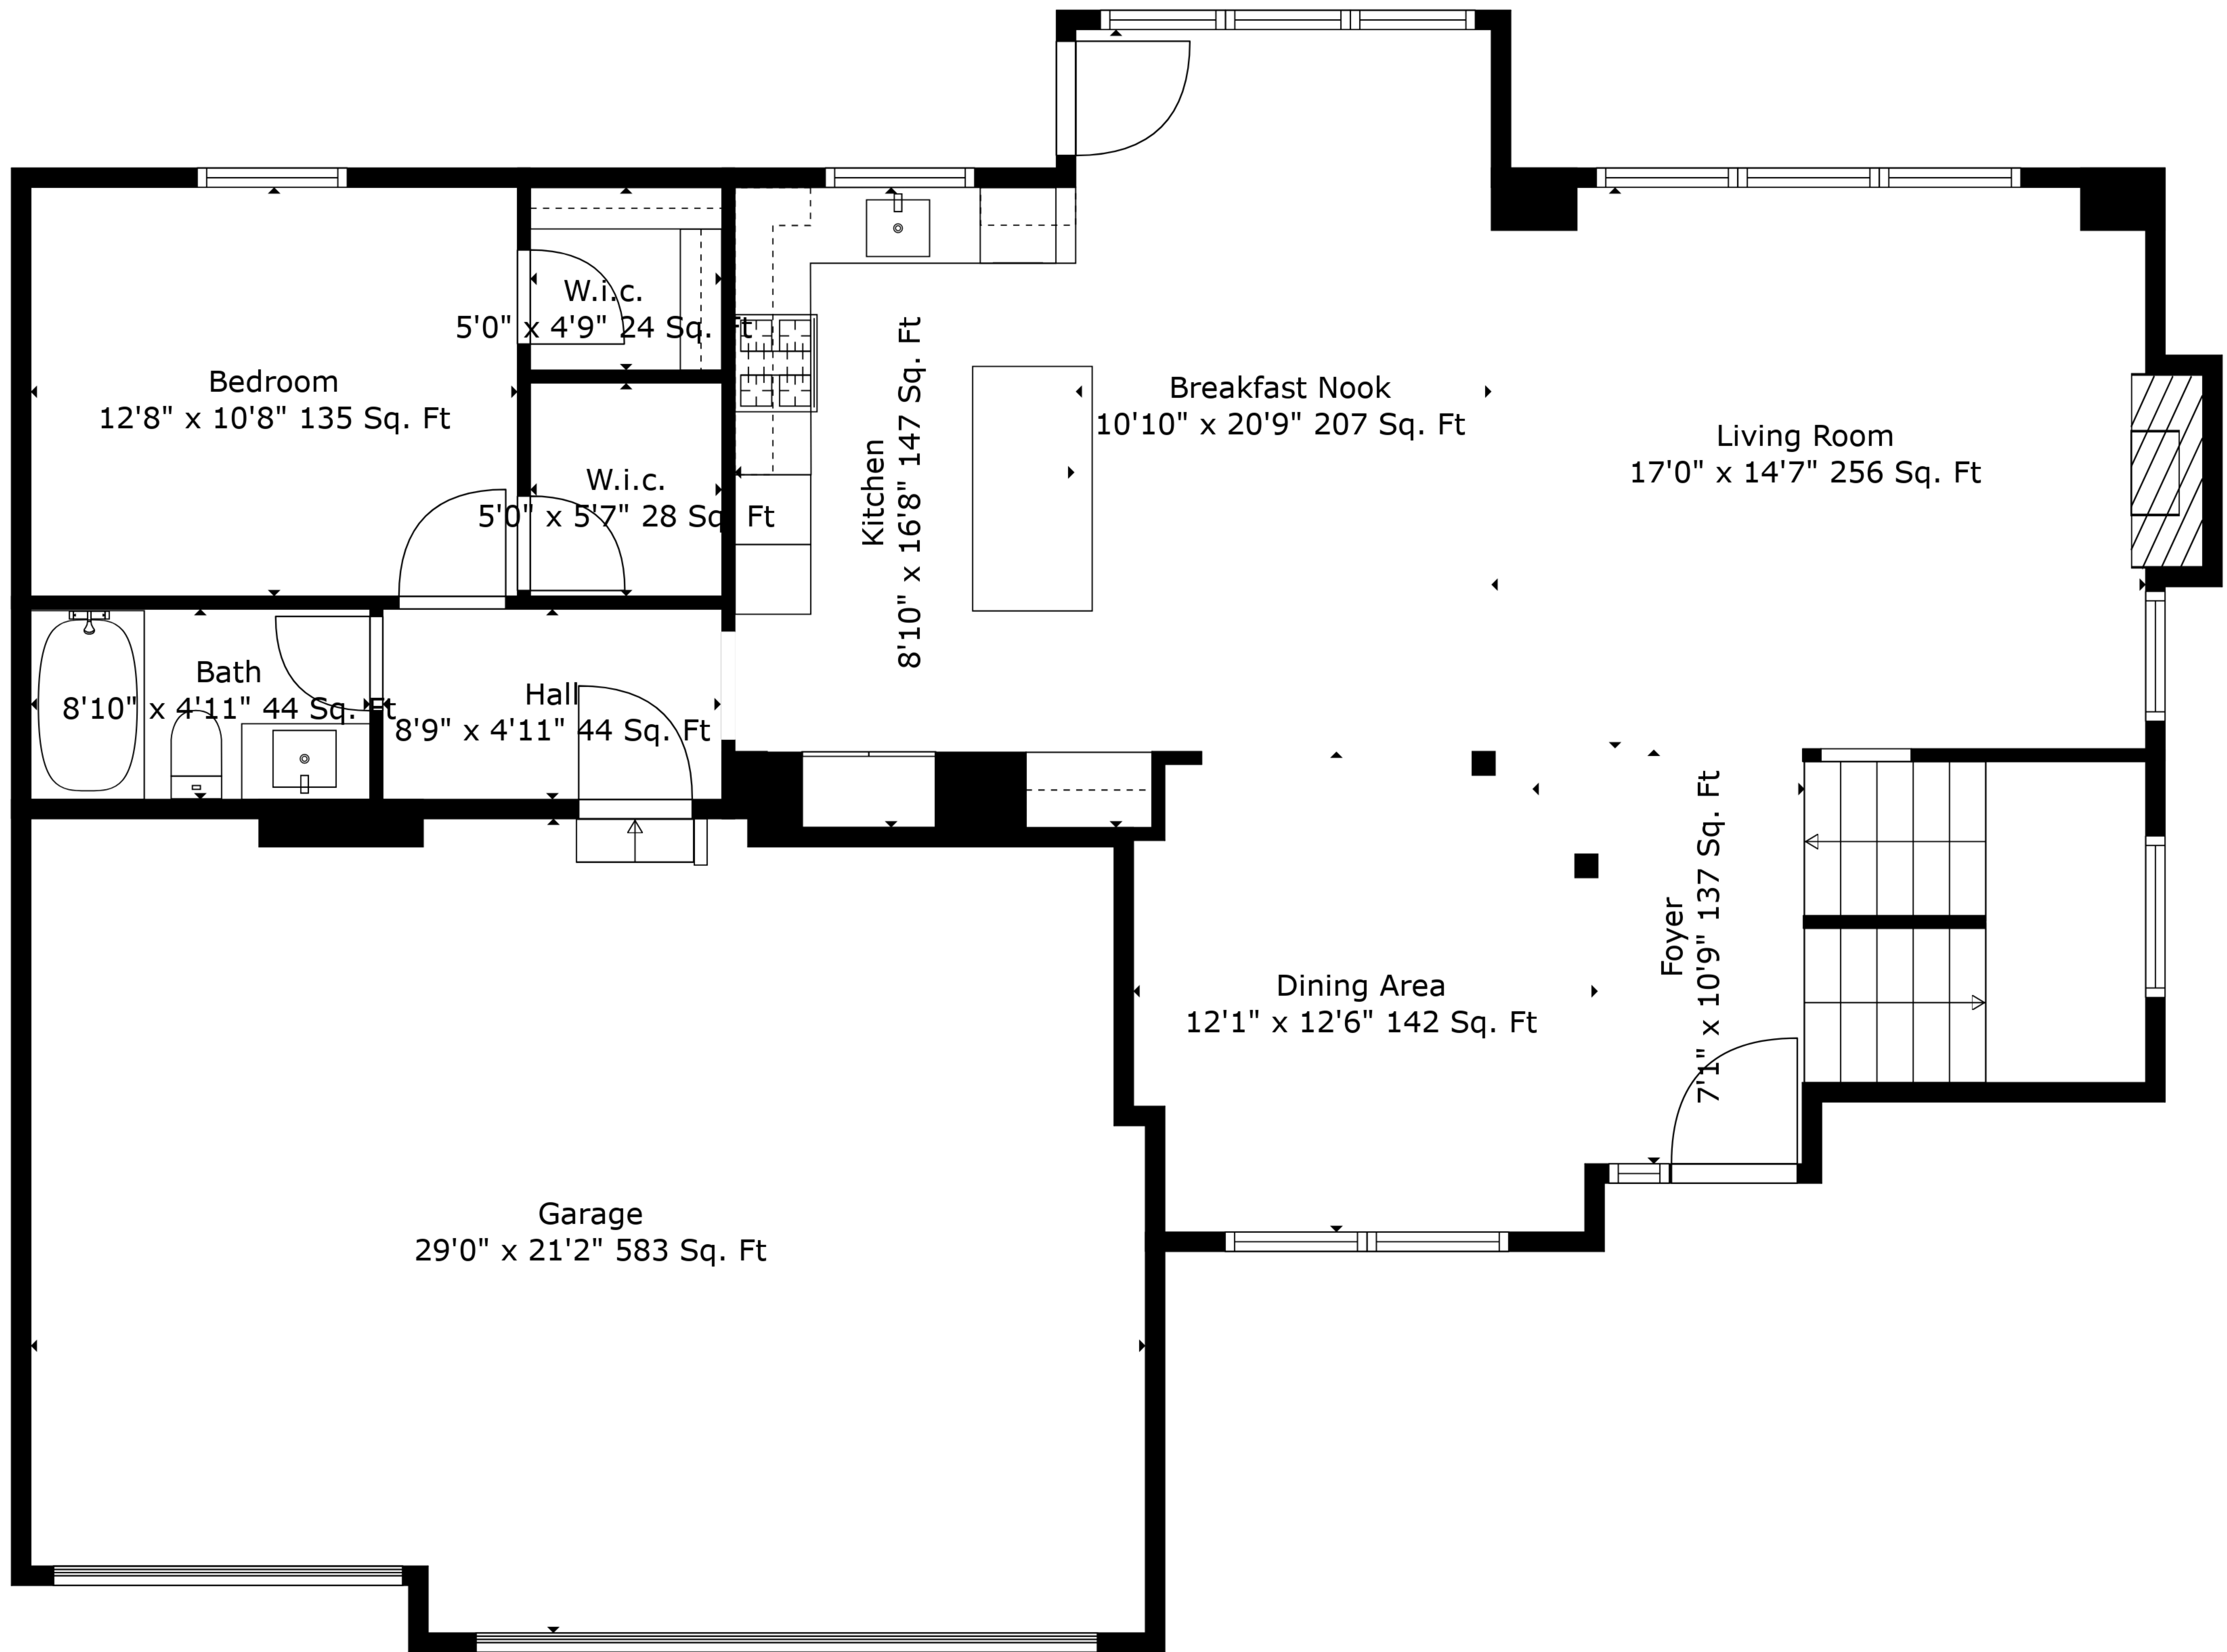

TOTAL: 3290 sq. ft

BELOW GROUND: 804 sq. ft, FLOOR 2: 1180 sq. ft, FLOOR 3: 1306 sq. ft
 EXCLUDED AREAS: STORAGE: 208 sq. ft, ELECTRICAL ROOM: 68 sq. ft, GARAGE: 583 sq. ft,
 FIREPLACE: 9 sq. ft, OPEN TO BELOW: 21 sq. ft

Measurements Are Deemed Highly Reliable But Not Guaranteed.

TOTAL: 3290 sq. ft

BELOW GROUND: 804 sq. ft, FLOOR 2: 1180 sq. ft, FLOOR 3: 1306 sq. ft
 EXCLUDED AREAS: STORAGE: 208 sq. ft, ELECTRICAL ROOM: 68 sq. ft, GARAGE: 583 sq. ft,
 FIREPLACE: 9 sq. ft, OPEN TO BELOW: 21 sq. ft

Measurements Are Deemed Highly Reliable But Not Guaranteed.

Floor 2

Floor 3

Floor 1

TOTAL: 3290 sq. ft
 BELOW GROUND: 804 sq. ft, FLOOR 2: 1180 sq. ft, FLOOR 3: 1306 sq. ft
 EXCLUDED AREAS: STORAGE: 208 sq. ft, ELECTRICAL ROOM: 68 sq. ft, GARAGE: 583 sq. ft,
 FIREPLACE: 9 sq. ft, OPEN TO BELOW: 21 sq. ft