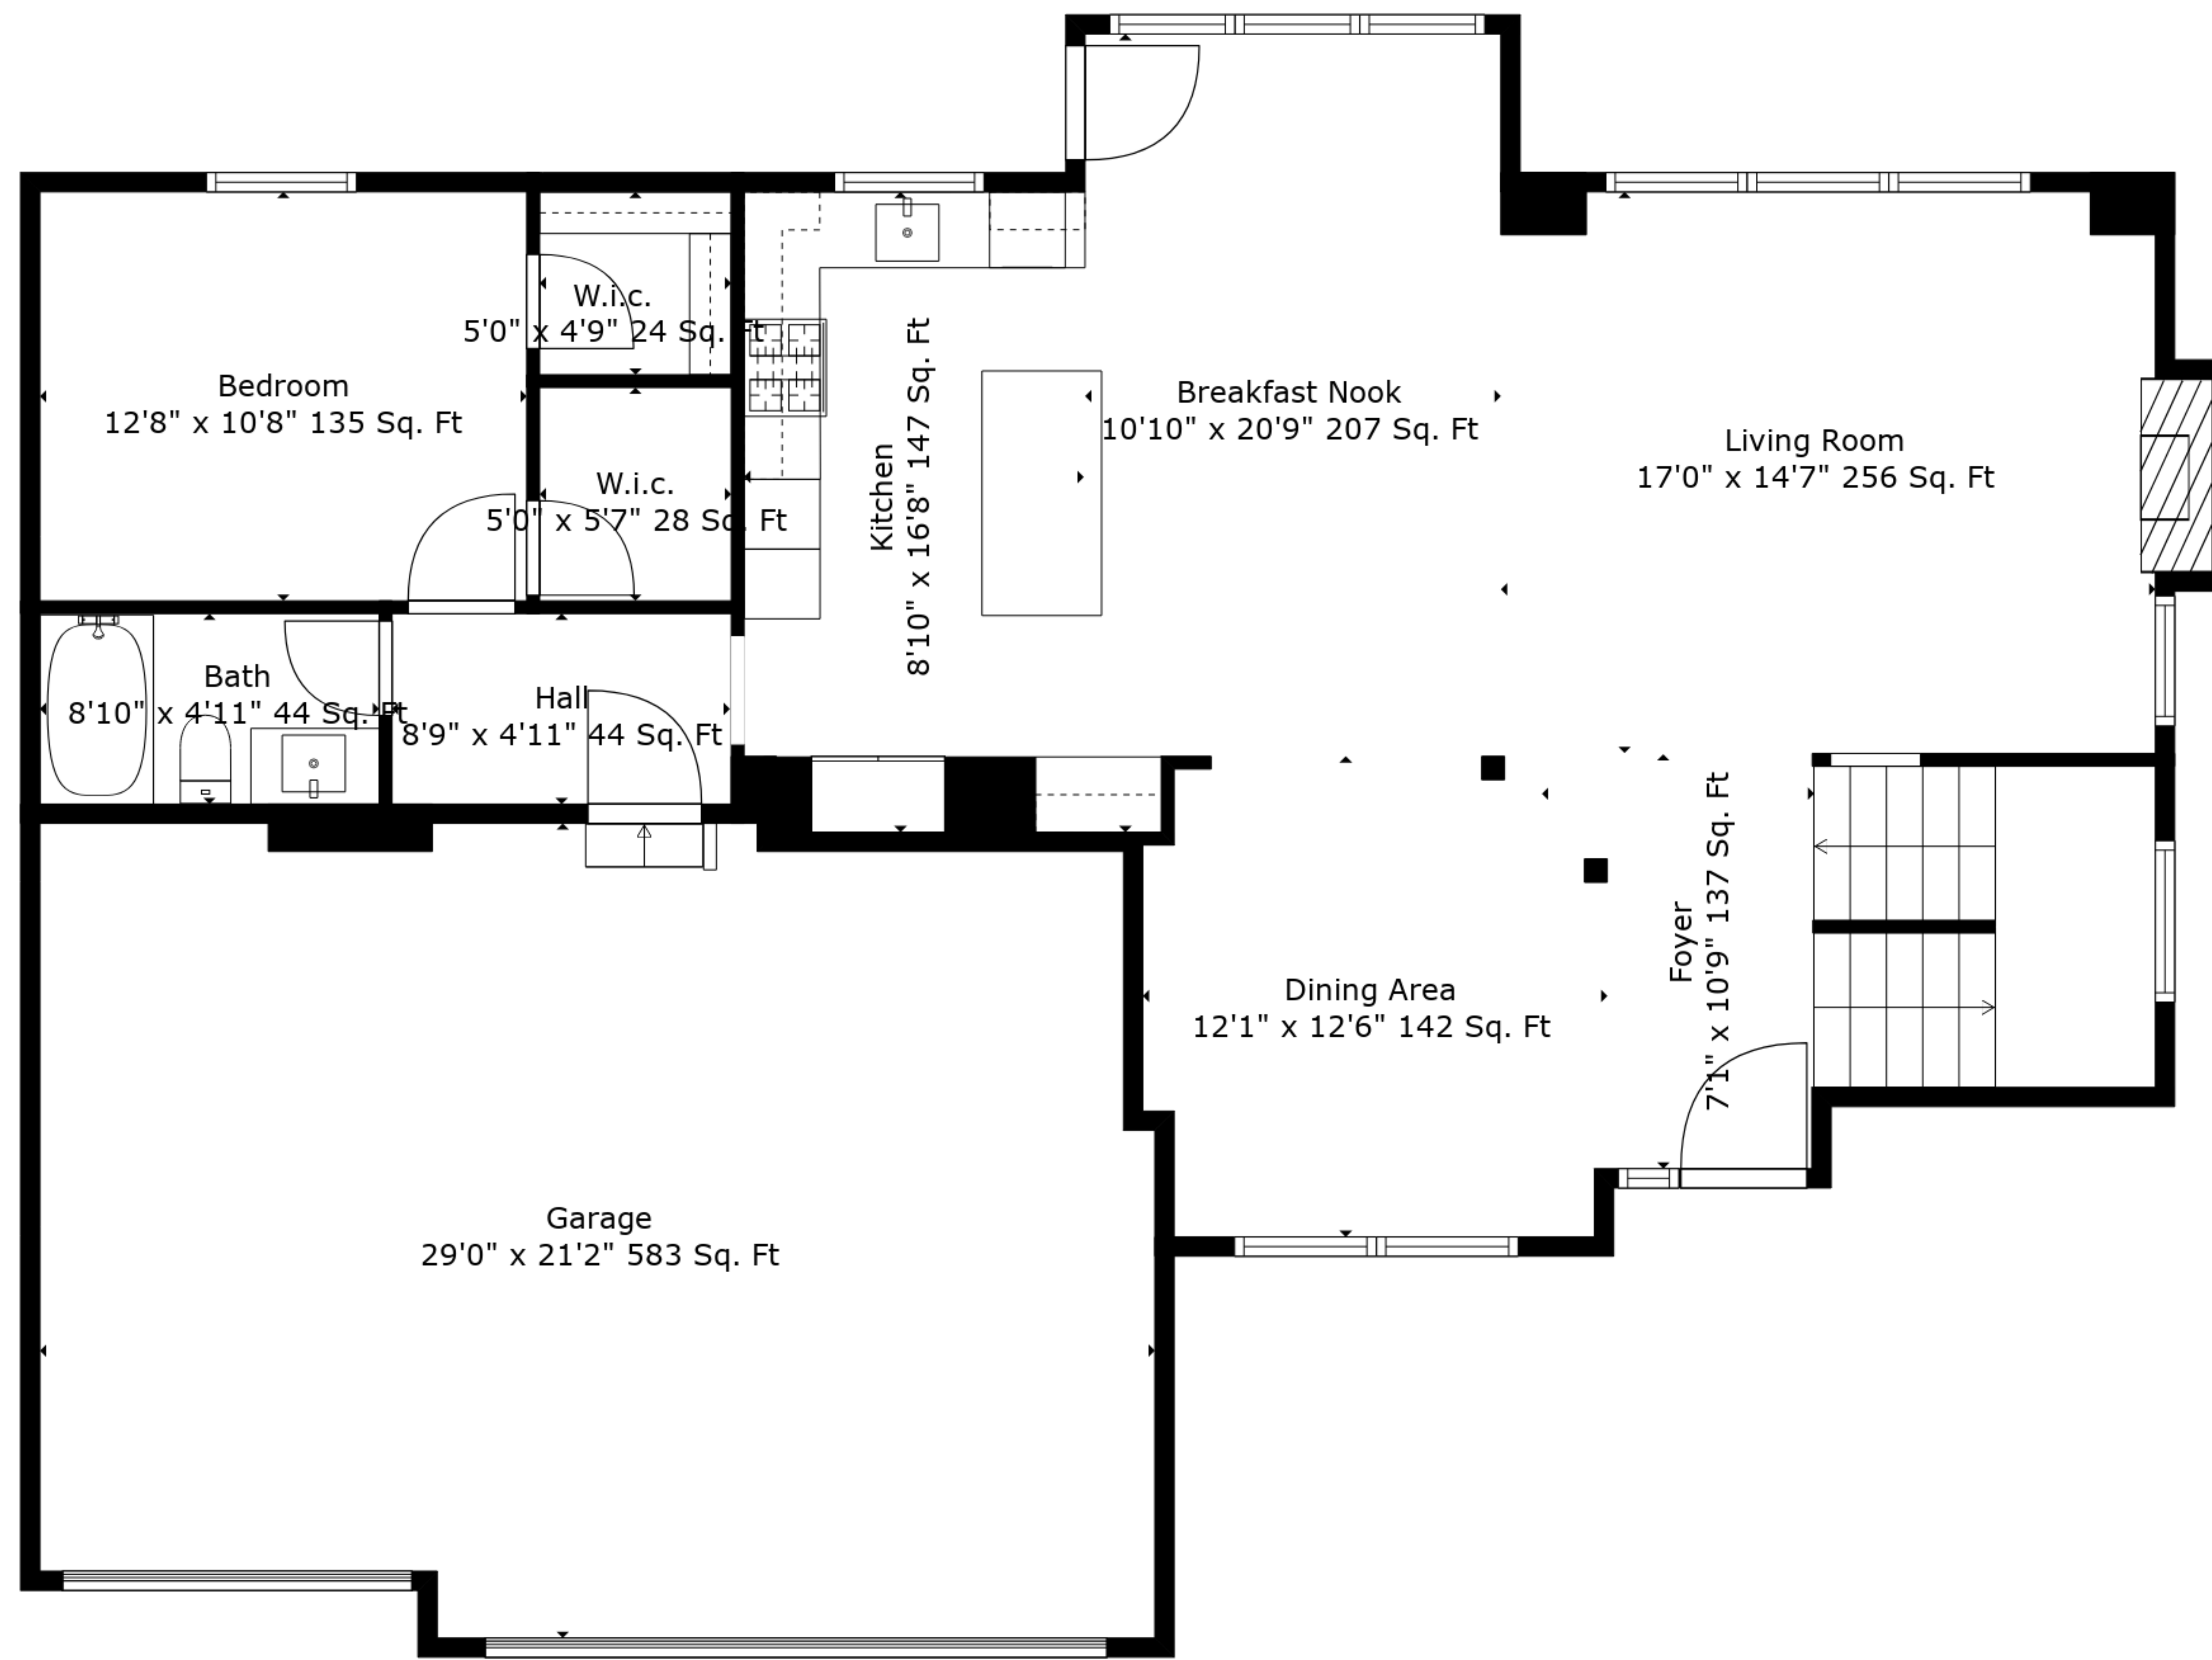

TOTAL: 3290 sq. ft

BELOW GROUND: 804 sq. ft, FLOOR 2: 1180 sq. ft, FLOOR 3: 1306 sq. ft
 EXCLUDED AREAS: STORAGE: 208 sq. ft, ELECTRICAL ROOM: 68 sq. ft, GARAGE: 583 sq. ft,
 FIREPLACE: 9 sq. ft, OPEN TO BELOW: 21 sq. ft

Measurements Are Deemed Highly Reliable But Not Guaranteed.

TOTAL: 3290 sq. ft

BELOW GROUND: 804 sq. ft, FLOOR 2: 1180 sq. ft, FLOOR 3: 1306 sq. ft
 EXCLUDED AREAS: STORAGE: 208 sq. ft, ELECTRICAL ROOM: 68 sq. ft, GARAGE: 583 sq. ft,
 FIREPLACE: 9 sq. ft, OPEN TO BELOW: 21 sq. ft

Measurements Are Deemed Highly Reliable But Not Guaranteed.

Floor 2

Floor 3

Floor 1

TOTAL: 3290 sq. ft
 BELOW GROUND: 804 sq. ft, FLOOR 2: 1180 sq. ft, FLOOR 3: 1306 sq. ft
 EXCLUDED AREAS: STORAGE: 208 sq. ft, ELECTRICAL ROOM: 68 sq. ft, GARAGE: 583 sq. ft,
 FIREPLACE: 9 sq. ft, OPEN TO BELOW: 21 sq. ft