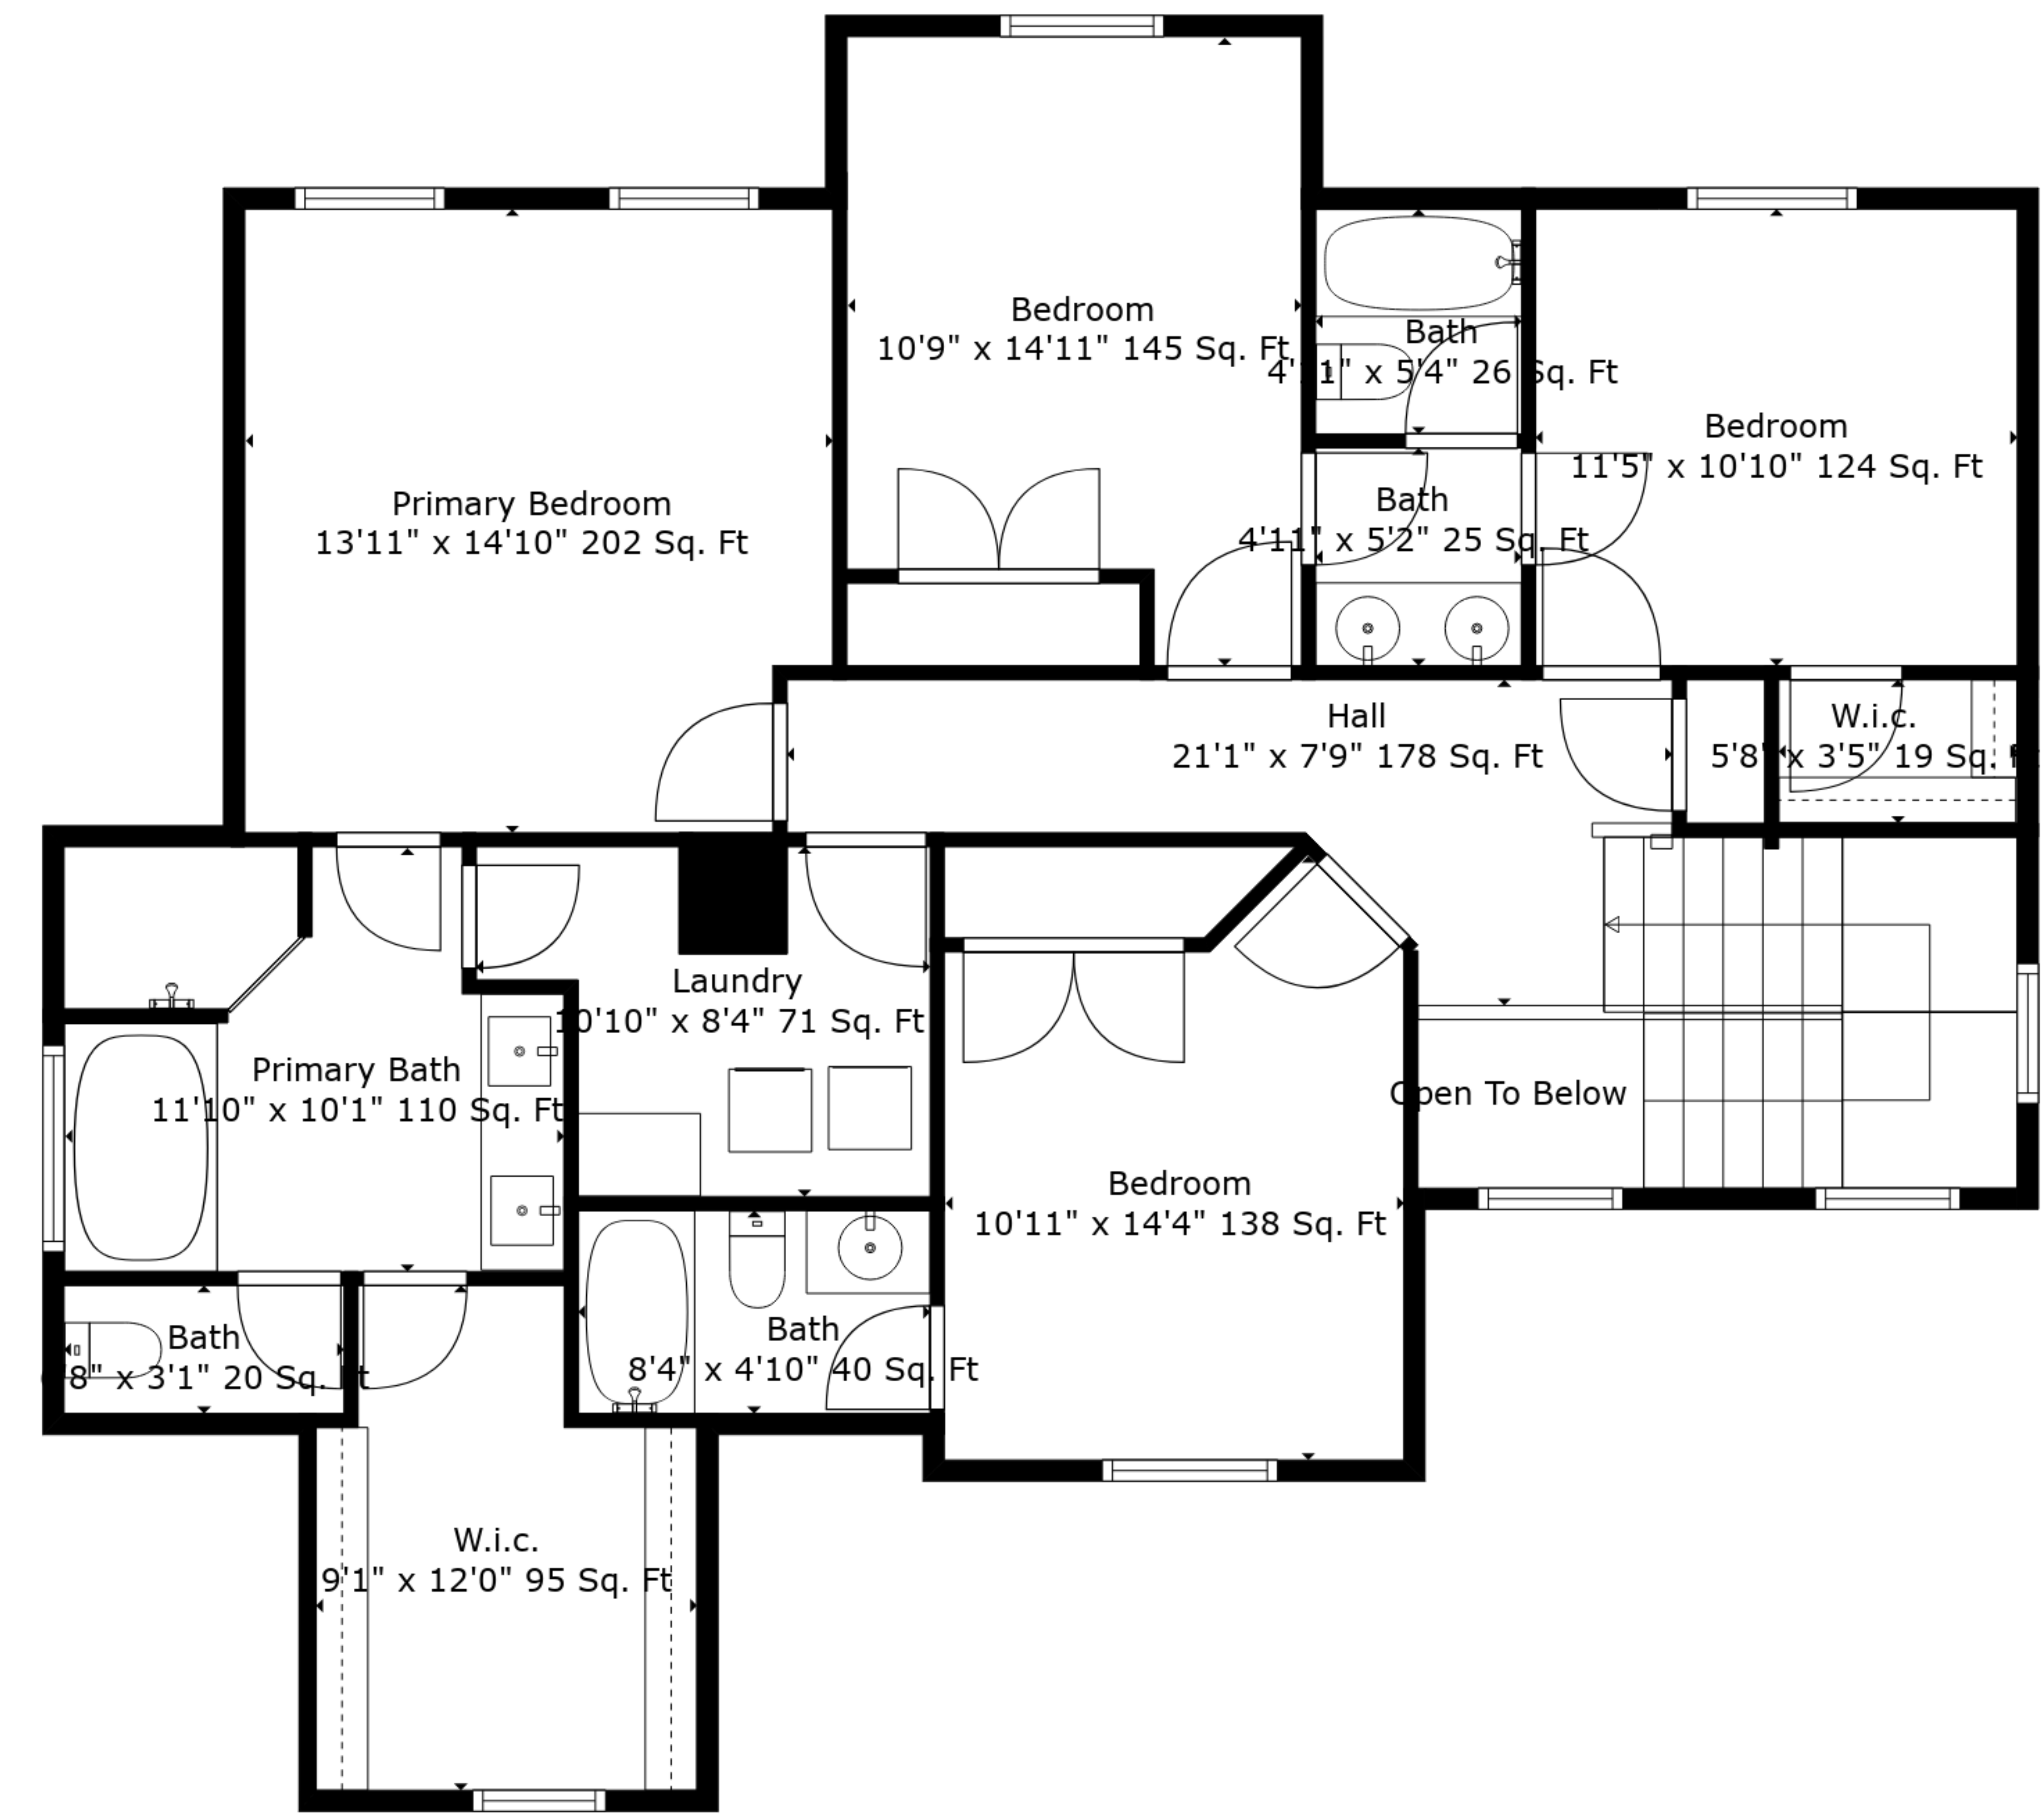

TOTAL: 3290 sq. ft

BELOW GROUND: 804 sq. ft, FLOOR 2: 1180 sq. ft, FLOOR 3: 1306 sq. ft
 EXCLUDED AREAS: STORAGE: 208 sq. ft, ELECTRICAL ROOM: 68 sq. ft, GARAGE: 583 sq. ft,
 FIREPLACE: 9 sq. ft, OPEN TO BELOW: 21 sq. ft

Measurements Are Deemed Highly Reliable But Not Guaranteed.

TOTAL: 3290 sq. ft

BELOW GROUND: 804 sq. ft, FLOOR 2: 1180 sq. ft, FLOOR 3: 1306 sq. ft
 EXCLUDED AREAS: STORAGE: 208 sq. ft, ELECTRICAL ROOM: 68 sq. ft, GARAGE: 583 sq. ft,
 FIREPLACE: 9 sq. ft, OPEN TO BELOW: 21 sq. ft

Measurements Are Deemed Highly Reliable But Not Guaranteed.

Floor 2

Floor 3

Floor 1

TOTAL: 3290 sq. ft
 BELOW GROUND: 804 sq. ft, FLOOR 2: 1180 sq. ft, FLOOR 3: 1306 sq. ft
 EXCLUDED AREAS: STORAGE: 208 sq. ft, ELECTRICAL ROOM: 68 sq. ft, GARAGE: 583 sq. ft,
 FIREPLACE: 9 sq. ft, OPEN TO BELOW: 21 sq. ft