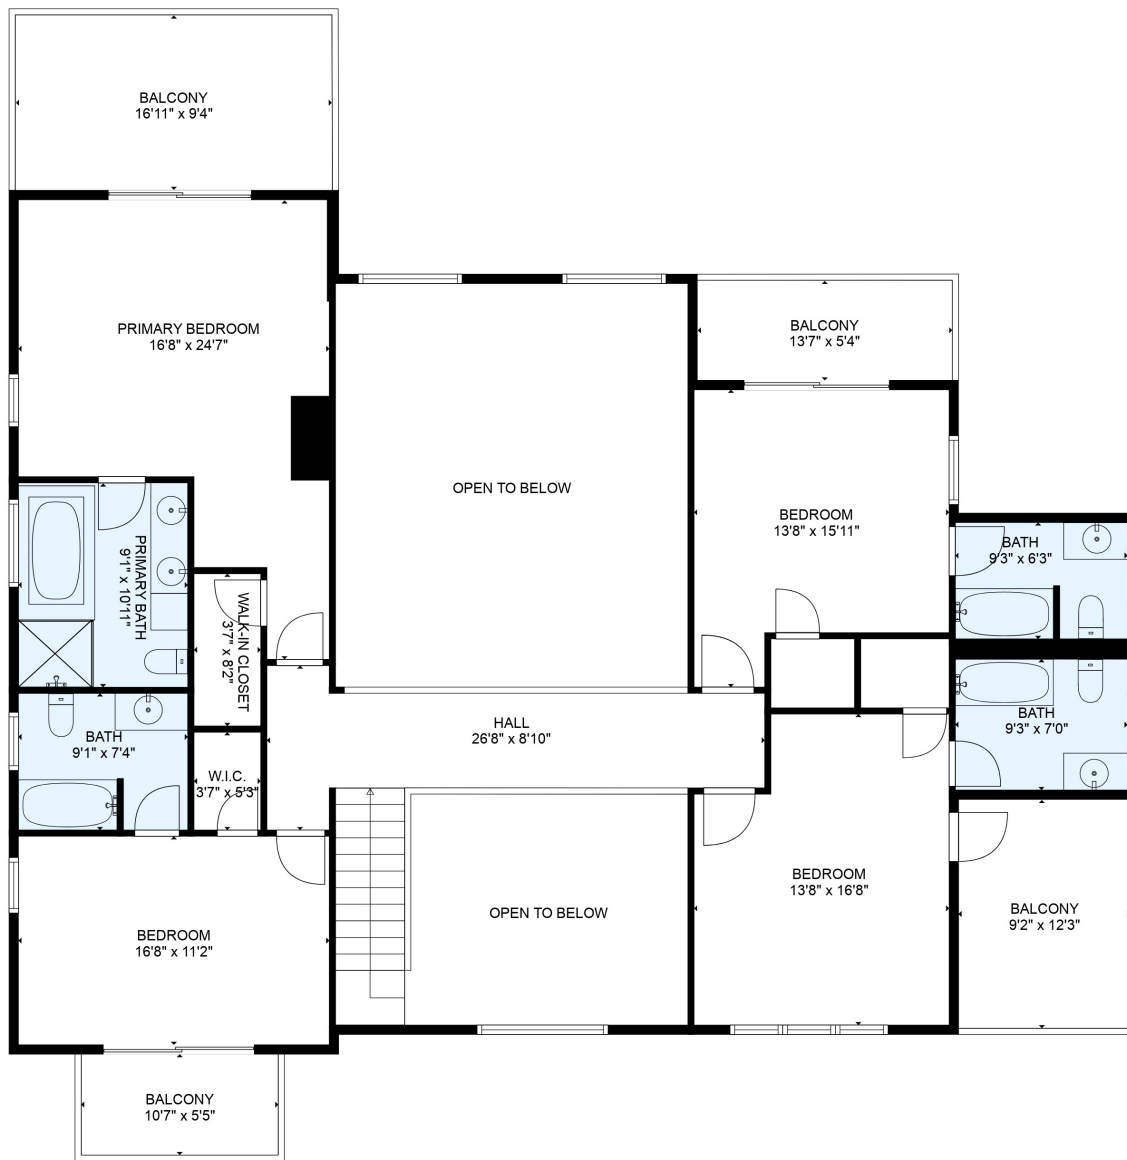

FLOOR 1

FLOOR 2

FLOOR 3

Total scanned area: 7723 sq. ft

SIZES AND DIMENSIONS ARE ESTIMATED

Total scanned area: 7723 sq. ft

SIZES AND DIMENSIONS ARE ESTIMATED

Total scanned area: 7723 sq. ft

SIZES AND DIMENSIONS ARE ESTIMATED