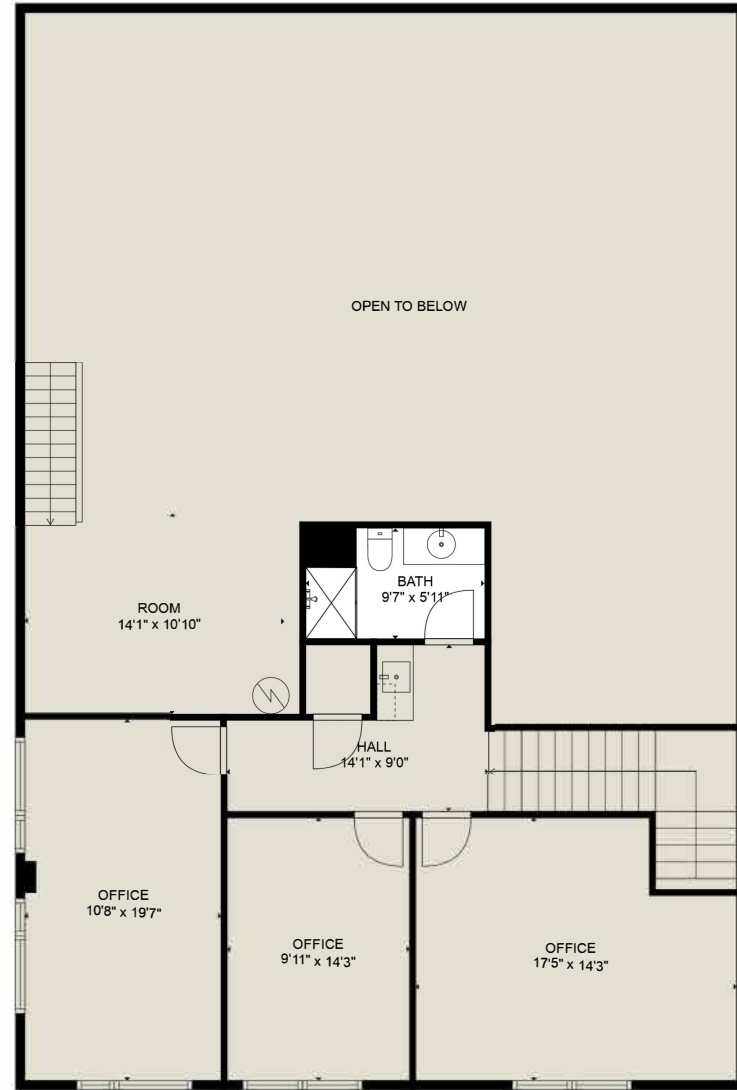

FLOOR 1

FLOOR 2

Estimated areas

GLA FLOOR 1: 920 sq. ft, warehouse 1468 sq. ft
 GLA FLOOR 2: 920 sq. ft, excluded 1468 sq. ft
 Total GLA 3308 sq. ft, total scanned area 3313 sq. ft

Sizes and dimensions are approximate. Actual may vary. E&O insured.

CENTURY 21

Estimated areas

GLA FLOOR 1: 920 sq. ft, warehouse 1468 sq. ft

GLA FLOOR 2: 920 sq. ft, excluded 1468 sq. ft

Total GLA 3308 sq. ft, total scanned area 3313 sq. ft

Sizes and dimensions are approximate. Actual may vary. E&O insured.

Estimated areas

GLA FLOOR 1: 920 sq. ft, warehouse 1468 sq. ft
 GLA FLOOR 2: 920 sq. ft, excluded 1468 sq. ft
 Total GLA 3308 sq. ft, total scanned area 3313 sq. ft

Sizes and dimensions are approximate. Actual may vary. E&O insured.