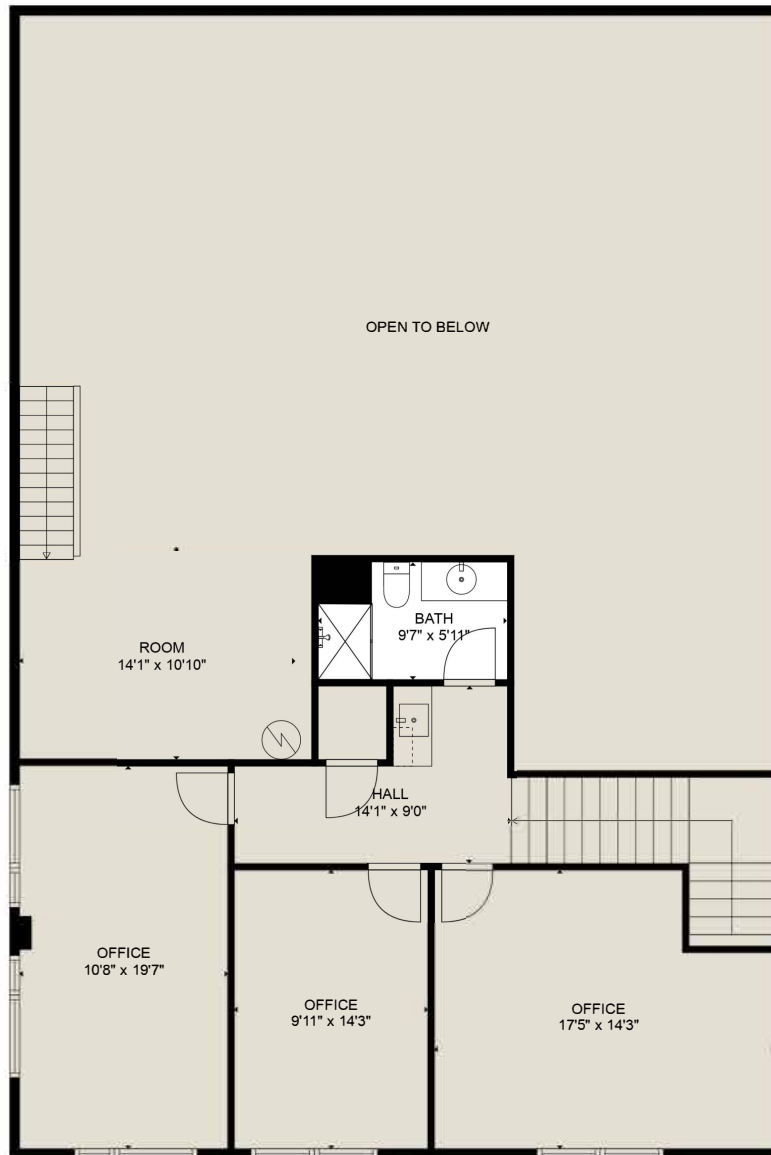

FLOOR 1

FLOOR 2

Estimated areas

GLA FLOOR 1: 920 sq. ft, warehouse 1468 sq. ft
 GLA FLOOR 2: 920 sq. ft, excluded 1468 sq. ft
 Total GLA 3308 sq. ft, total scanned area 3313 sq. ft

Sizes and dimensions are approximate. Actual may vary. E&O insured.

CENTURY 21

Estimated areas

GLA FLOOR 1: 920 sq. ft, warehouse 1468 sq. ft

GLA FLOOR 2: 920 sq. ft, excluded 1468 sq. ft

Total GLA 3308 sq. ft, total scanned area 3313 sq. ft

Sizes and dimensions are approximate. Actual may vary. E&O insured.

Estimated areas

GLA FLOOR 1: 920 sq. ft, warehouse 1468 sq. ft
 GLA FLOOR 2: 920 sq. ft, excluded 1468 sq. ft
 Total GLA 3308 sq. ft, total scanned area 3313 sq. ft

Sizes and dimensions are approximate. Actual may vary. E&O insured.