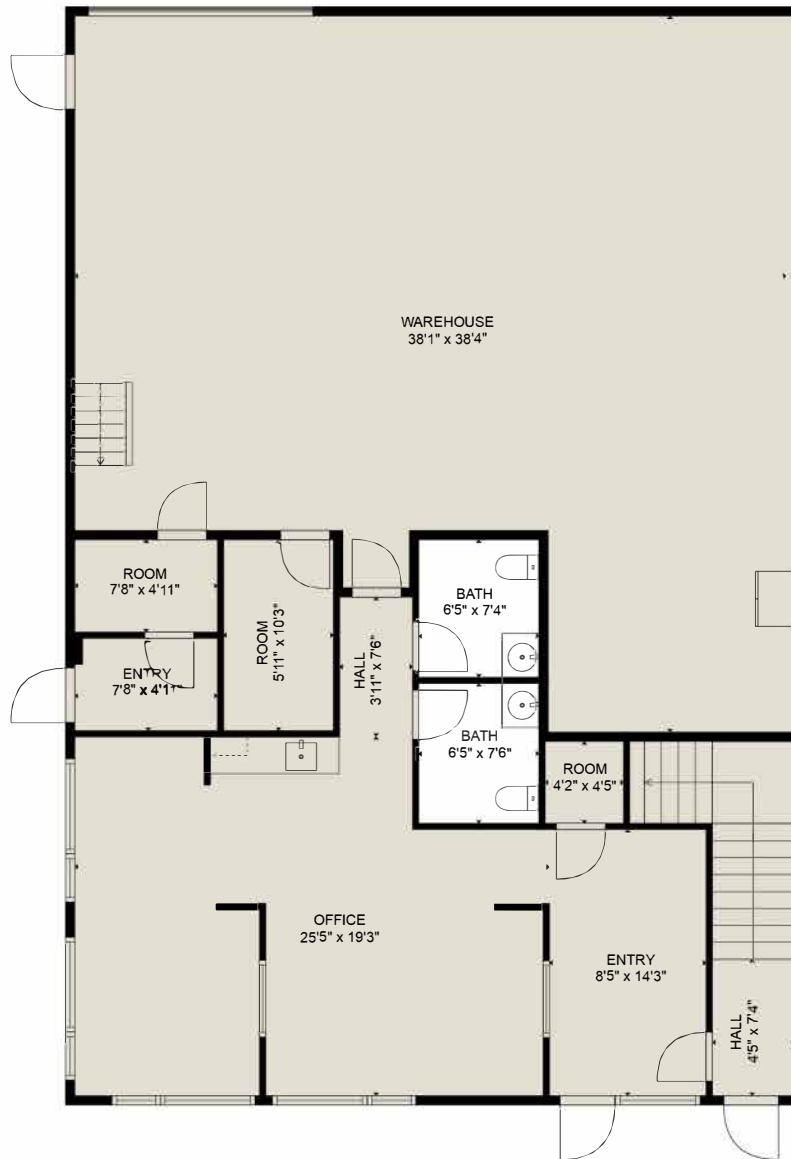

FLOOR 1

FLOOR 2

Estimated areas

GLA FLOOR 1: 920 sq. ft, warehouse 1468 sq. ft
 GLA FLOOR 2: 920 sq. ft, excluded 1468 sq. ft
 Total GLA 3308 sq. ft, total scanned area 3313 sq. ft

Sizes and dimensions are approximate. Actual may vary. E&O insured.

CENTURY 21

Estimated areas

GLA FLOOR 1: 920 sq. ft, warehouse 1468 sq. ft

GLA FLOOR 2: 920 sq. ft, excluded 1468 sq. ft

Total GLA 3308 sq. ft, total scanned area 3313 sq. ft

Sizes and dimensions are approximate. Actual may vary. E&O insured.

Estimated areas

GLA FLOOR 1: 920 sq. ft, warehouse 1468 sq. ft
 GLA FLOOR 2: 920 sq. ft, excluded 1468 sq. ft
 Total GLA 3308 sq. ft, total scanned area 3313 sq. ft

Sizes and dimensions are approximate. Actual may vary. E&O insured.