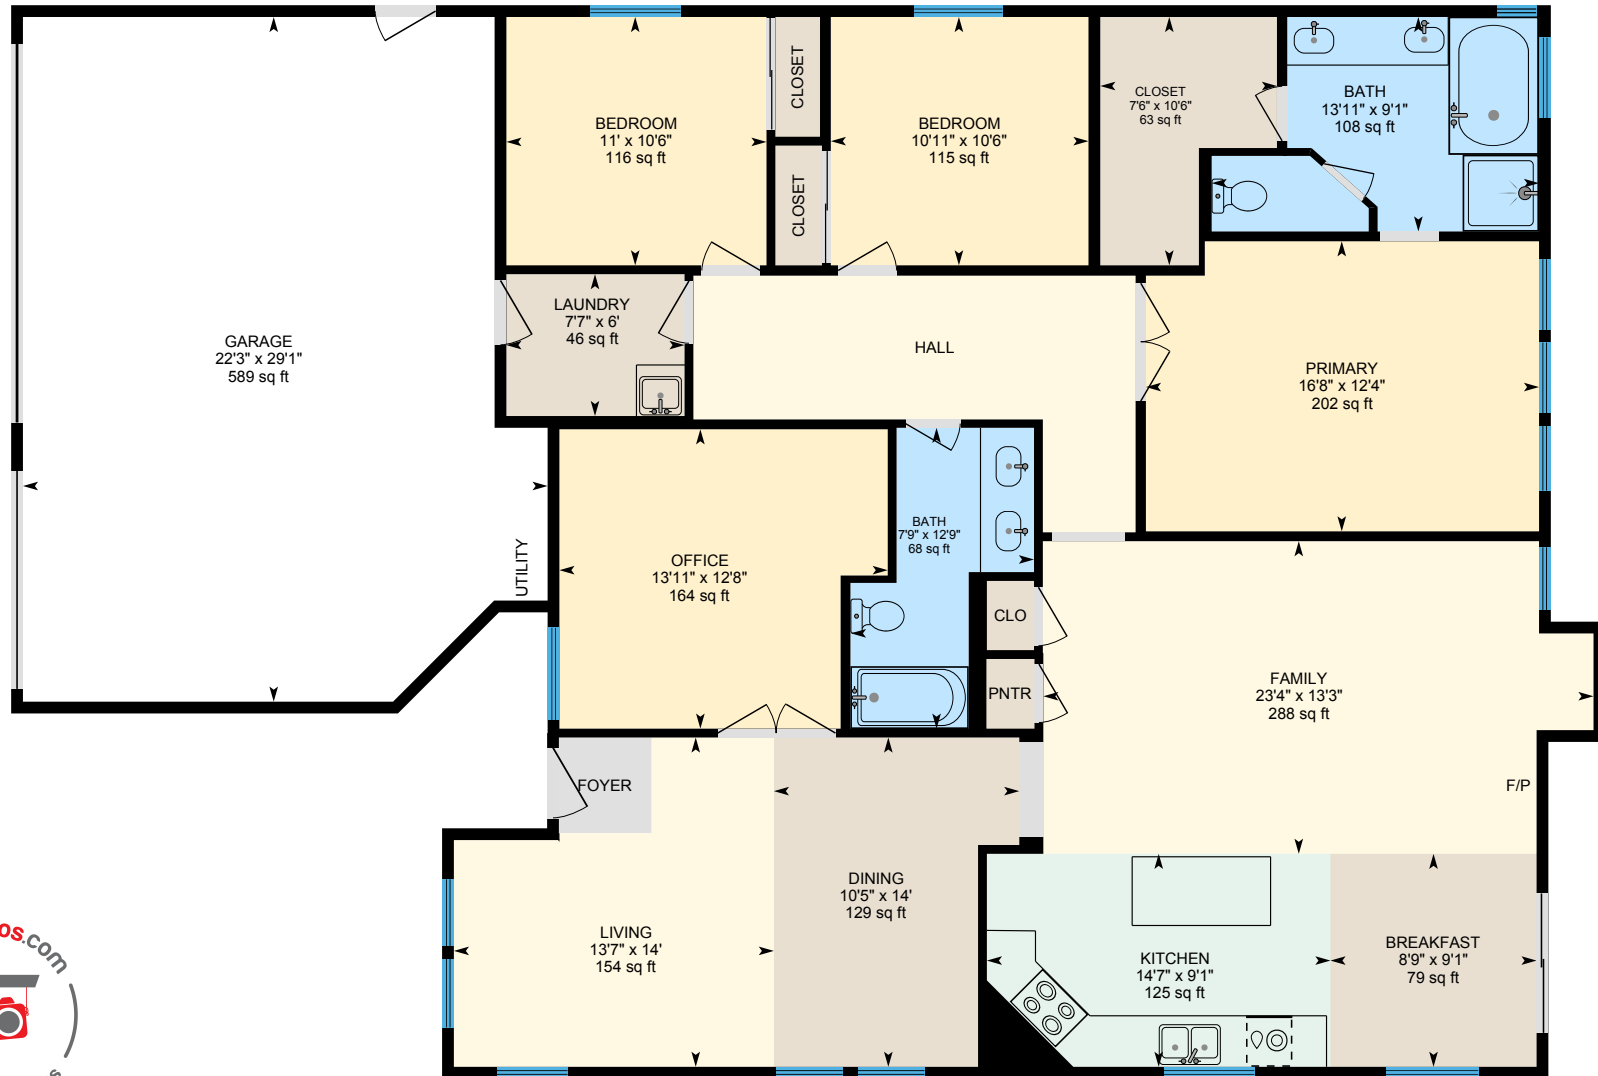

4109 Alexandria Ct, Modesto, CA

Main Floor Finished Area 2038.37 sq ft
Unfinished Area 626.13 sq ft

PREPARED: 2024/06/14

White regions are excluded from total floor area in iGUIDE floor plans. All room dimensions and floor areas must be considered approximate and are subject to independent verification.