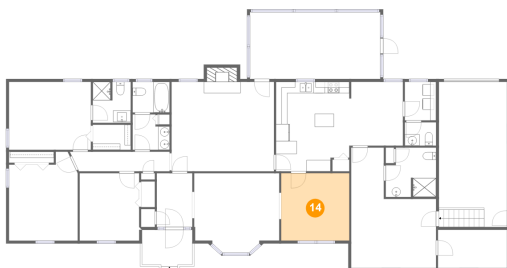

Heated: Yes
Finished: Yes
Enclosed: Yes
Contiguous: Yes
Permitted: Yes
Wet space: No
Addition: No
Conversion: No

11 Floor 1 - Porch

Dimensions: 8'10" x 6'5"
Area: 63 sq. ft
Counted as living area: No

Heated: No
Finished: Yes
Enclosed: No
Contiguous: Yes
Permitted: Yes
Wet space: No
Addition: No
Conversion: No

**3511 Fairfield Road, Powhatan, Powhatan County,
Virginia, United States, 23139**

12 Floor 1 - Family Room

Dimensions: 18'0" x 15'8"
Area: 295 sq. ft
Counted as living area: Yes

Heated: Yes
Finished: Yes
Enclosed: Yes
Contiguous: Yes
Permitted: Yes
Wet space: No
Addition: No
Conversion: No

13 Floor 1 - W.I.C.

Dimensions: 6'8" x 4'5"
Area: 29 sq. ft
Counted as living area: Yes

Heated: Yes
Finished: Yes
Enclosed: Yes
Contiguous: Yes
Permitted: Yes
Wet space: No
Addition: No
Conversion: No

14 Floor 1 - Dining Room

Dimensions: 11'11" x 11'10"
Area: 141 sq. ft
Counted as living area: Yes

Heated: Yes
Finished: Yes
Enclosed: Yes
Contiguous: Yes
Permitted: Yes
Wet space: No
Addition: No
Conversion: No

3511 Fairfield Road, Powhatan, Powhatan County, Virginia, United States, 23139