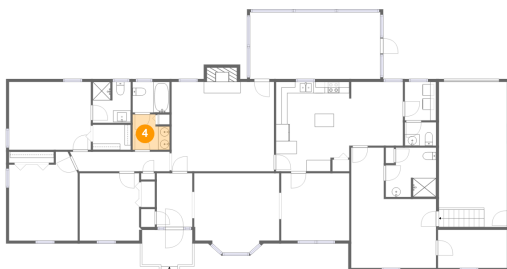

4 Floor 1 - Bath

Dimensions: 6'5" x 6'2"
Area: 35 sq. ft
Counted as living area: Yes

Heated: Yes
Finished: Yes
Enclosed: Yes
Contiguous: Yes
Permitted: Yes
Wet space: Yes
Addition: No
Conversion: No