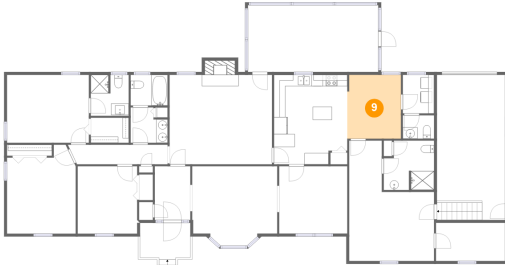

Heated: Yes
Finished: Yes
Enclosed: Yes
Contiguous: Yes
Permitted: Yes
Wet space: No
Addition: No
Conversion: No

**3511 Fairfield Road, Powhatan, Powhatan County,
Virginia, United States, 23139**

9 Floor 1 - Breakfast Nook