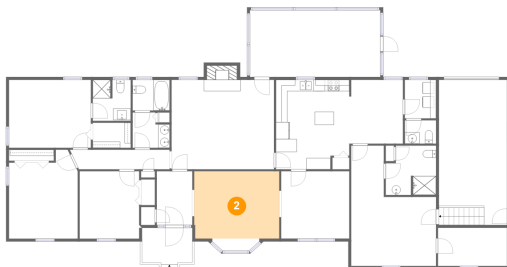

**3511 Fairfield Road, Powhatan, Powhatan County,
Virginia, United States, 23139**

#		Dimensions	sqft	Counted as living area
12	Family Room	18'0" x 15'8"	295 sq. ft	Yes
13	W.I.C.	6'8" x 4'5"	29 sq. ft	Yes
14	Dining Room	11'11" x 11'10"	141 sq. ft	Yes
15	Foyer	6'3" x 9'5"	59 sq. ft	Yes
16	Screened Porch	22'10" x 11'8"	268 sq. ft	No
17	Kitchen	12'10" x 15'8"	194 sq. ft	Yes
18	Bath	8'10" x 8'8"	70 sq. ft	Yes
19	Bedroom	10'5" x 11'10"	123 sq. ft	Yes
20	Primary Bedroom	14'4" x 11'11"	171 sq. ft	Yes
21	Bath	6'6" x 5'5"	35 sq. ft	Yes
22	Bedroom	12'1" x 15'7"	166 sq. ft	Yes

3511 Fairfield Road, Powhatan, Powhatan County, Virginia, United States, 23139

1 Floor 1 - Laundry

Dimensions: 5'6" x 6'9"
Area: 37 sq. ft
Counted as living area: Yes

Heated: Yes
Finished: Yes
Enclosed: Yes
Contiguous: Yes
Permitted: Yes
Wet space: No
Addition: No
Conversion: No

2 Floor 1 - Living Room

Dimensions: 14'11" x 11'10"
Area: 176 sq. ft
Counted as living area: Yes

Heated: Yes
Finished: Yes
Enclosed: Yes
Contiguous: Yes
Permitted: Yes
Wet space: No
Addition: No
Conversion: No

3511 Fairfield Road, Powhatan, Powhatan County, Virginia, United States, 23139

3 Floor 1 - Room

Dimensions: 12'1" x 6'8"
Area: 81 sq. ft
Counted as living area: Yes

Heated: Yes
Finished: Yes
Enclosed: Yes
Contiguous: Yes
Permitted: Yes
Wet space: No
Addition: No
Conversion: No