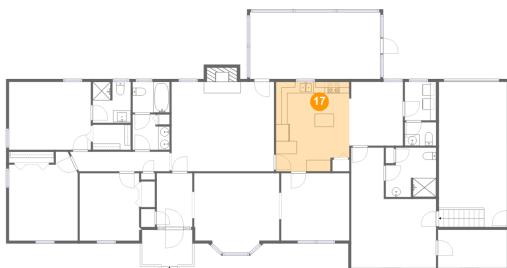

Dimensions: 11'11" x 11'10"
Area: 141 sq. ft
Counted as living area: Yes

Heated: Yes
Finished: Yes
Enclosed: Yes
Contiguous: Yes
Permitted: Yes
Wet space: No
Addition: No
Conversion: No

3511 Fairfield Road, Powhatan, Powhatan County, Virginia, United States, 23139

15 Floor 1 - Foyer

Dimensions: 6'3" x 9'5"
Area: 59 sq. ft
Counted as living area: Yes

Heated: Yes
Finished: Yes
Enclosed: Yes
Contiguous: Yes
Permitted: Yes
Wet space: No
Addition: No
Conversion: No

16 Floor 1 - Screened Porch

Dimensions: 12'10" x 15'8"
Area: 194 sq. ft
Counted as living area: Yes

Heated: Yes
Finished: Yes
Enclosed: Yes
Contiguous: Yes
Permitted: Yes
Wet space: No
Addition: No
Conversion: No

**3511 Fairfield Road, Powhatan, Powhatan County,
Virginia, United States, 23139**