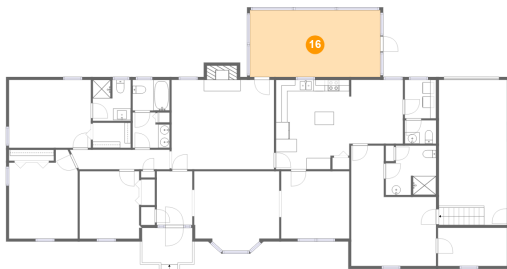

13 Floor 1 - W.I.C.

Dimensions: 6'8" x 4'5"
Area: 29 sq. ft
Counted as living area: Yes

Heated: Yes
Finished: Yes
Enclosed: Yes
Contiguous: Yes
Permitted: Yes
Wet space: No
Addition: No
Conversion: No

14 Floor 1 - Dining Room

Dimensions: 11'11" x 11'10"
Area: 141 sq. ft
Counted as living area: Yes

Heated: Yes
Finished: Yes
Enclosed: Yes
Contiguous: Yes
Permitted: Yes
Wet space: No
Addition: No
Conversion: No

3511 Fairfield Road, Powhatan, Powhatan County, Virginia, United States, 23139

15 Floor 1 - Foyer

Dimensions: 6'3" x 9'5"
Area: 59 sq. ft
Counted as living area: Yes

Heated: Yes
Finished: Yes
Enclosed: Yes
Contiguous: Yes
Permitted: Yes
Wet space: No
Addition: No
Conversion: No

16 Floor 1 - Screened Porch