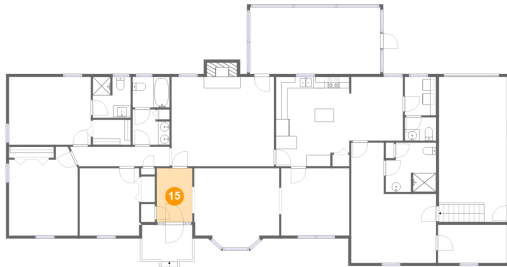

3511 Fairfield Road, Powhatan, Powhatan County, Virginia, United States, 23139

15 Floor 1 - Foyer

Dimensions: 6'3" x 9'5"
Area: 59 sq. ft
Counted as living area: Yes

Heated: Yes
Finished: Yes
Enclosed: Yes
Contiguous: Yes
Permitted: Yes
Wet space: No
Addition: No
Conversion: No