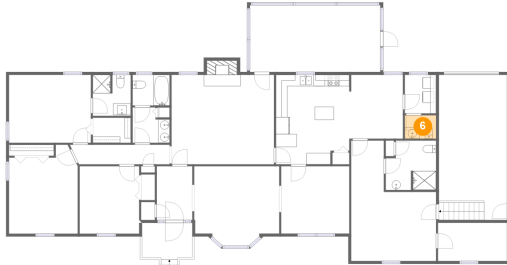

3511 Fairfield Road, Powhatan, Powhatan County, Virginia, United States, 23139

6 Floor 1 - WC

Dimensions: 5'6" x 4'1"
Area: 22 sq. ft
Counted as living area: Yes

Heated: Yes
Finished: Yes
Enclosed: Yes
Contiguous: Yes
Permitted: Yes
Wet space: Yes
Addition: No
Conversion: No