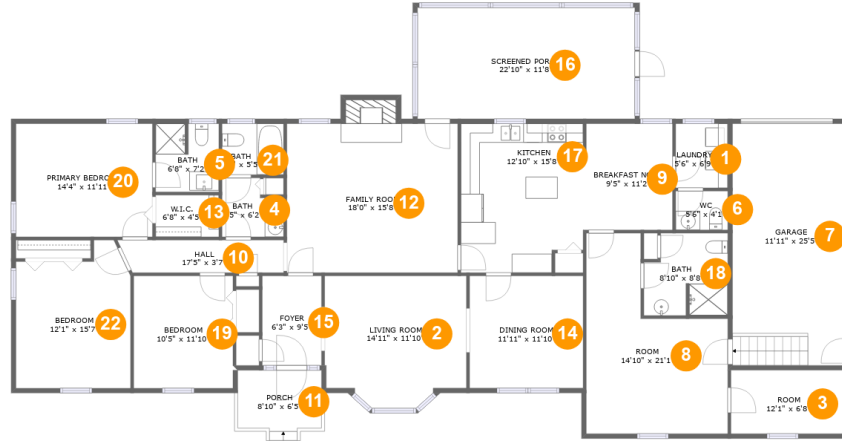

 **3,047**
Total sqft

3511 Fairfield Road, Powhatan, Powhatan County, Virginia, United States, 23139

Room dimensions

Floor 1

Total sqft: 3047 Living area: 2338

#		Dimensions	sqft	Counted as living area
1	Laundry	5'6" x 6'9"	37 sq. ft	Yes
2	Living Room	14'11" x 11'10"	176 sq. ft	Yes
3	Room	12'1" x 6'8"	81 sq. ft	Yes
4	Bath	6'5" x 6'2"	35 sq. ft	Yes
5	Bath	6'8" x 7'2"	47 sq. ft	Yes
6	WC	5'6" x 4'1"	22 sq. ft	Yes
7	Garage	11'11" x 25'5"	304 sq. ft	No
8	Room	14'10" x 21'1"	232 sq. ft	Yes
9	Breakfast Nook	9'5" x 11'2"	104 sq. ft	Yes
10	Hall	17'5" x 3'7"	58 sq. ft	Yes
11	Porch	8'10" x 6'5"	63 sq. ft	No

**3511 Fairfield Road, Powhatan, Powhatan County,
Virginia, United States, 23139**

12 Floor 1 - Family Room

Dimensions: 18'0" x 15'8"
Area: 295 sq. ft
Counted as living area: Yes

Heated: Yes
Finished: Yes
Enclosed: Yes
Contiguous: Yes
Permitted: Yes
Wet space: No
Addition: No
Conversion: No

Dimensions: 12'10" x 15'8"
Area: 194 sq. ft
Counted as living area: Yes

Heated: Yes
Finished: Yes
Enclosed: Yes
Contiguous: Yes
Permitted: Yes
Wet space: No
Addition: No
Conversion: No

**3511 Fairfield Road, Powhatan, Powhatan County,
Virginia, United States, 23139**

Dimensions: 14'4" x 11'11"
Area: 171 sq. ft
Counted as living area: Yes

Heated: Yes
Finished: Yes
Enclosed: Yes
Contiguous: Yes
Permitted: Yes
Wet space: No
Addition: No
Conversion: No

**3511 Fairfield Road, Powhatan, Powhatan County,
Virginia, United States, 23139**