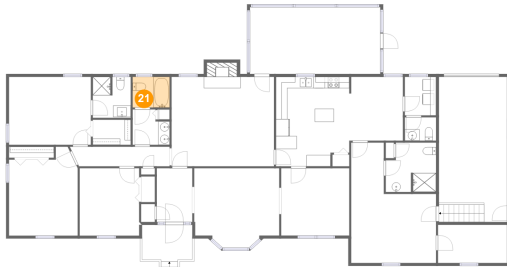

**3511 Fairfield Road, Powhatan, Powhatan County,
Virginia, United States, 23139**

21 Floor 1 - Bath

Dimensions: 6'6" x 5'5"
Area: 35 sq. ft
Counted as living area: Yes

Heated: Yes
Finished: Yes
Enclosed: Yes
Contiguous: Yes
Permitted: Yes
Wet space: Yes
Addition: No
Conversion: No