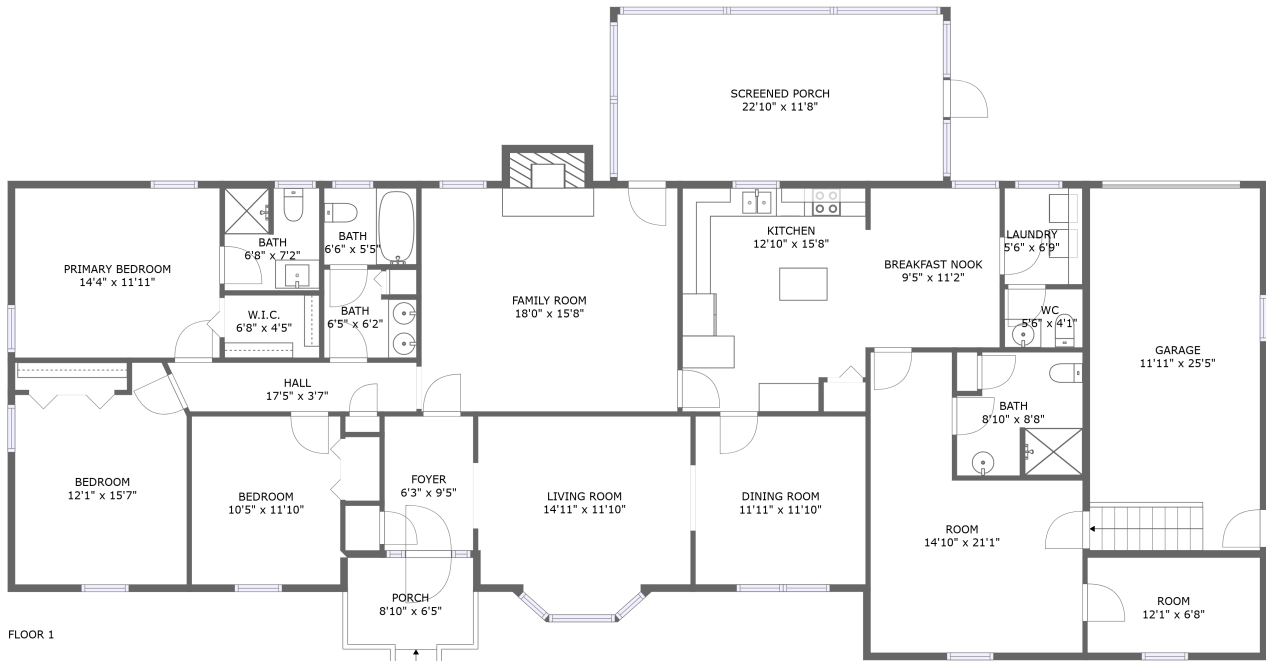

3511 Fairfield Road, Powhatan, Powhatan County, Virginia, United States, 23139

Property summary

1 Garages

3 Bedrooms

3 Bathrooms

1 Half baths

1 Floors

2,338
Gross living
area sqft

3,047
Total sqft