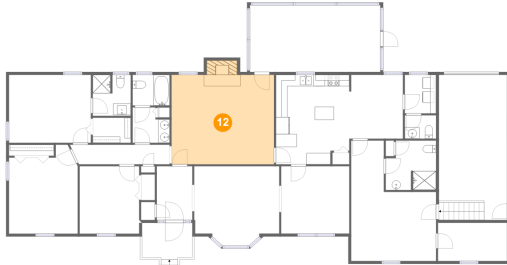

Heated: Yes
Finished: Yes
Enclosed: Yes
Contiguous: Yes
Permitted: Yes
Wet space: No
Addition: No
Conversion: No

11 Floor 1 - Porch

Dimensions: 8'10" x 6'5"
Area: 63 sq. ft
Counted as living area: No

Heated: No
Finished: Yes
Enclosed: No
Contiguous: Yes
Permitted: Yes
Wet space: No
Addition: No
Conversion: No

**3511 Fairfield Road, Powhatan, Powhatan County,
Virginia, United States, 23139**

12 Floor 1 - Family Room

Dimensions: 18'0" x 15'8"
Area: 295 sq. ft
Counted as living area: Yes

Heated: Yes
Finished: Yes
Enclosed: Yes
Contiguous: Yes
Permitted: Yes
Wet space: No
Addition: No
Conversion: No

13 Floor 1 - W.I.C.

Dimensions: 6'8" x 4'5"
Area: 29 sq. ft
Counted as living area: Yes

Heated: Yes
Finished: Yes
Enclosed: Yes
Contiguous: Yes
Permitted: Yes
Wet space: No
Addition: No
Conversion: No

14 Floor 1 - Dining Room