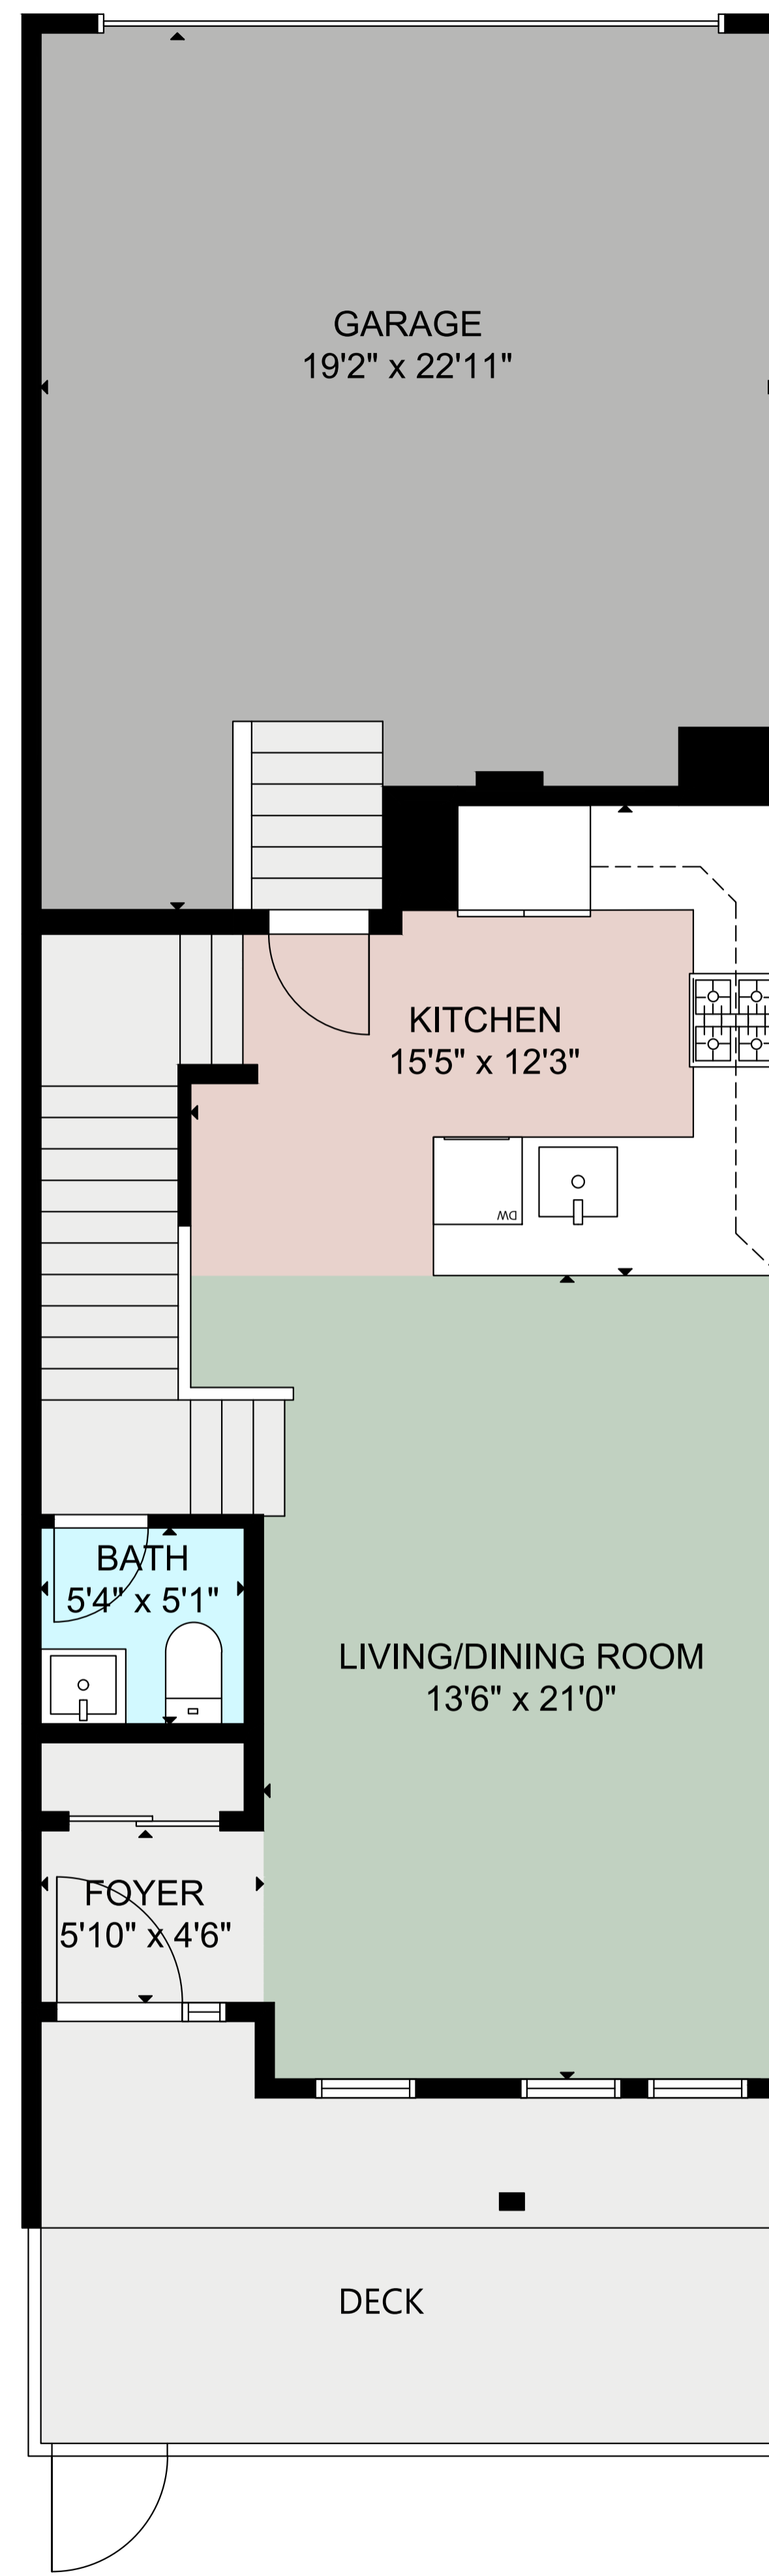

FLOOR 1

FLOOR 2

FLOOR 3

GROSS INTERNAL AREA
TOTAL: 5,242 sq ft

FLOOR 1: 1,007 sq ft, FLOOR 2: 603 sq ft

FLOOR 3: 2,643 sq ft, FLOOR 3: 989 sq ft

EXCLUDED AREA: GARAGE: 403 sq ft

SIZE AND DIMENSIONS ARE APPROXIMATE, ACTUAL MAY VARY.