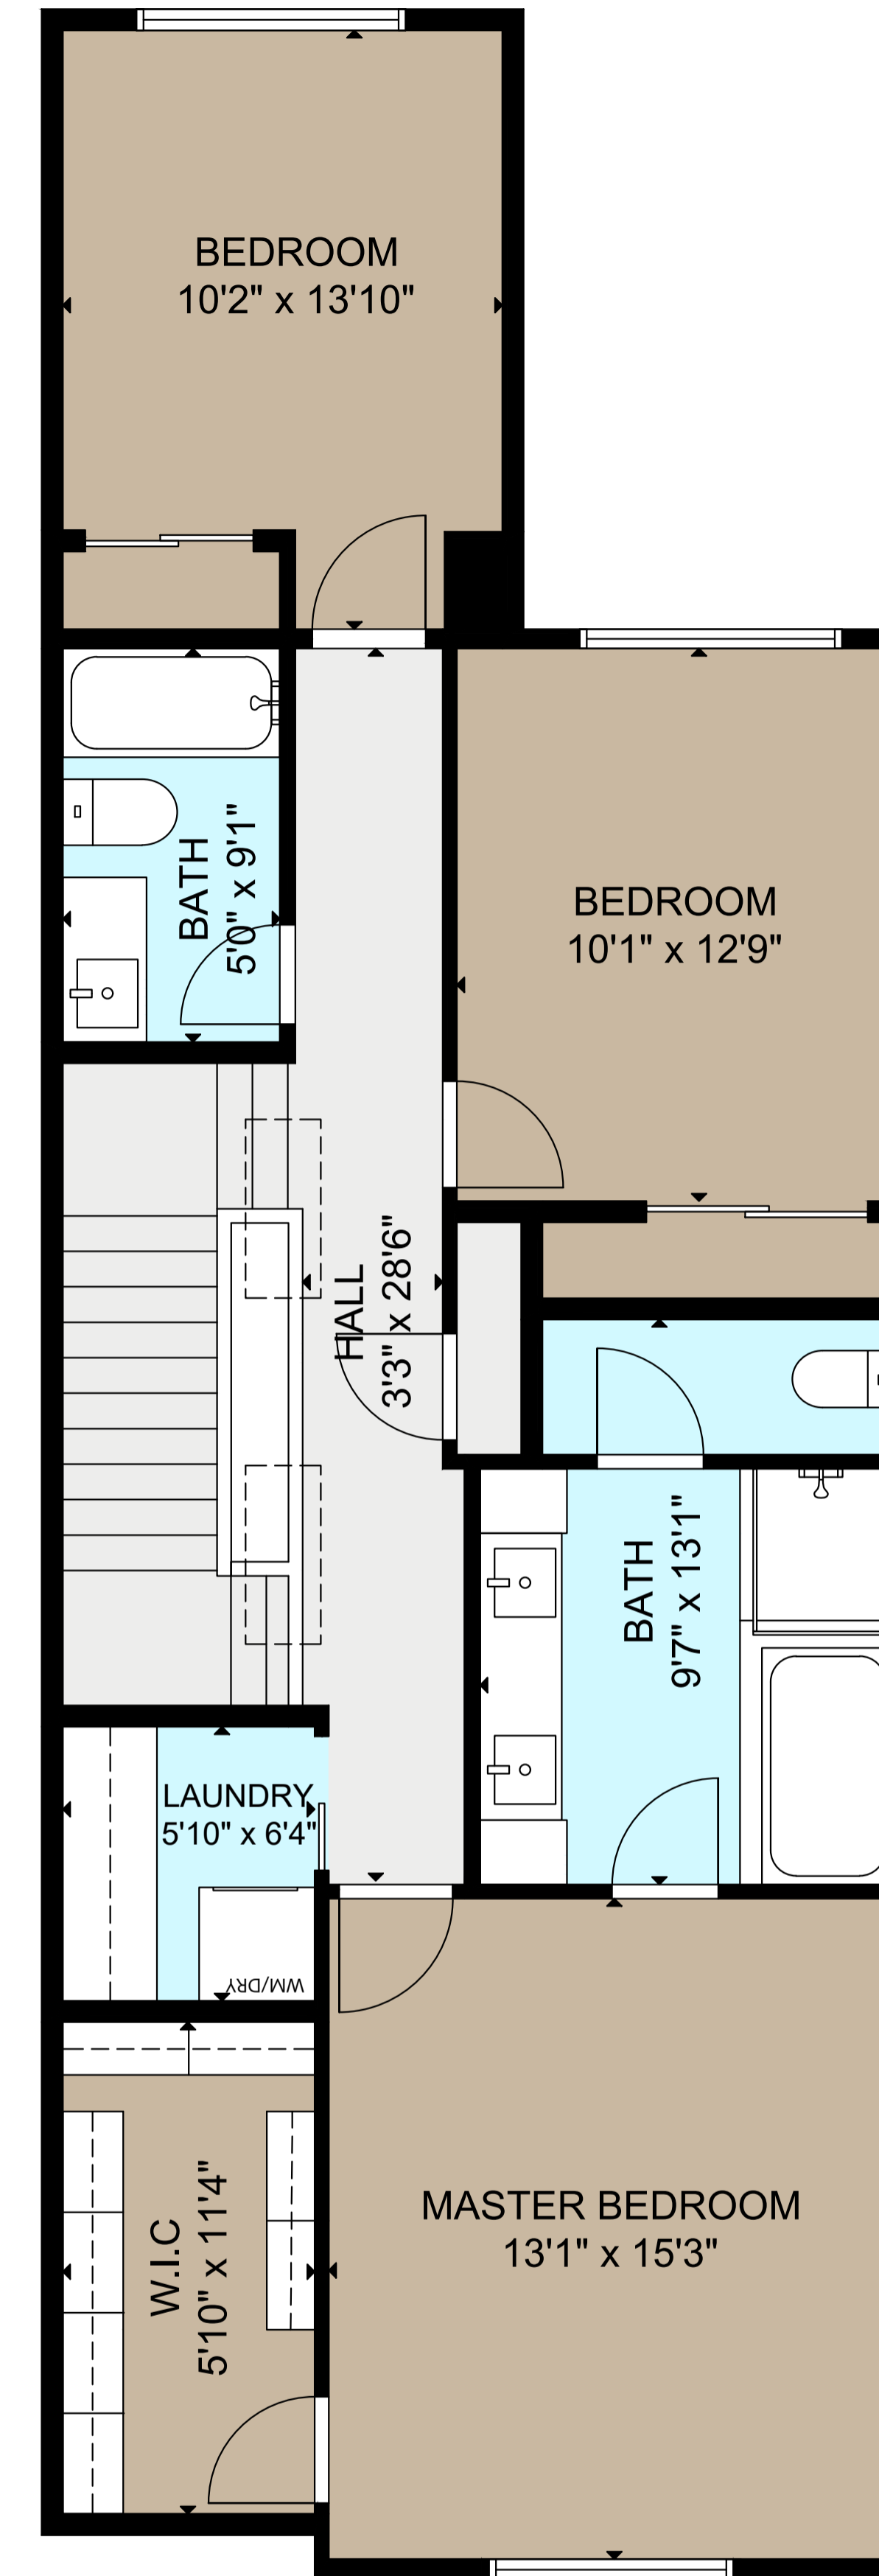

FLOOR 1

FLOOR 2

FLOOR 3

GROSS INTERNAL AREA
TOTAL: 5,242 sq ft

FLOOR 1: 1,007 sq ft, FLOOR 2: 603 sq ft

FLOOR 3: 2,643 sq ft, FLOOR 3: 989 sq ft

EXCLUDED AREA: GARAGE: 403 sq ft

SIZE AND DIMENSIONS ARE APPROXIMATE, ACTUAL MAY VARY.