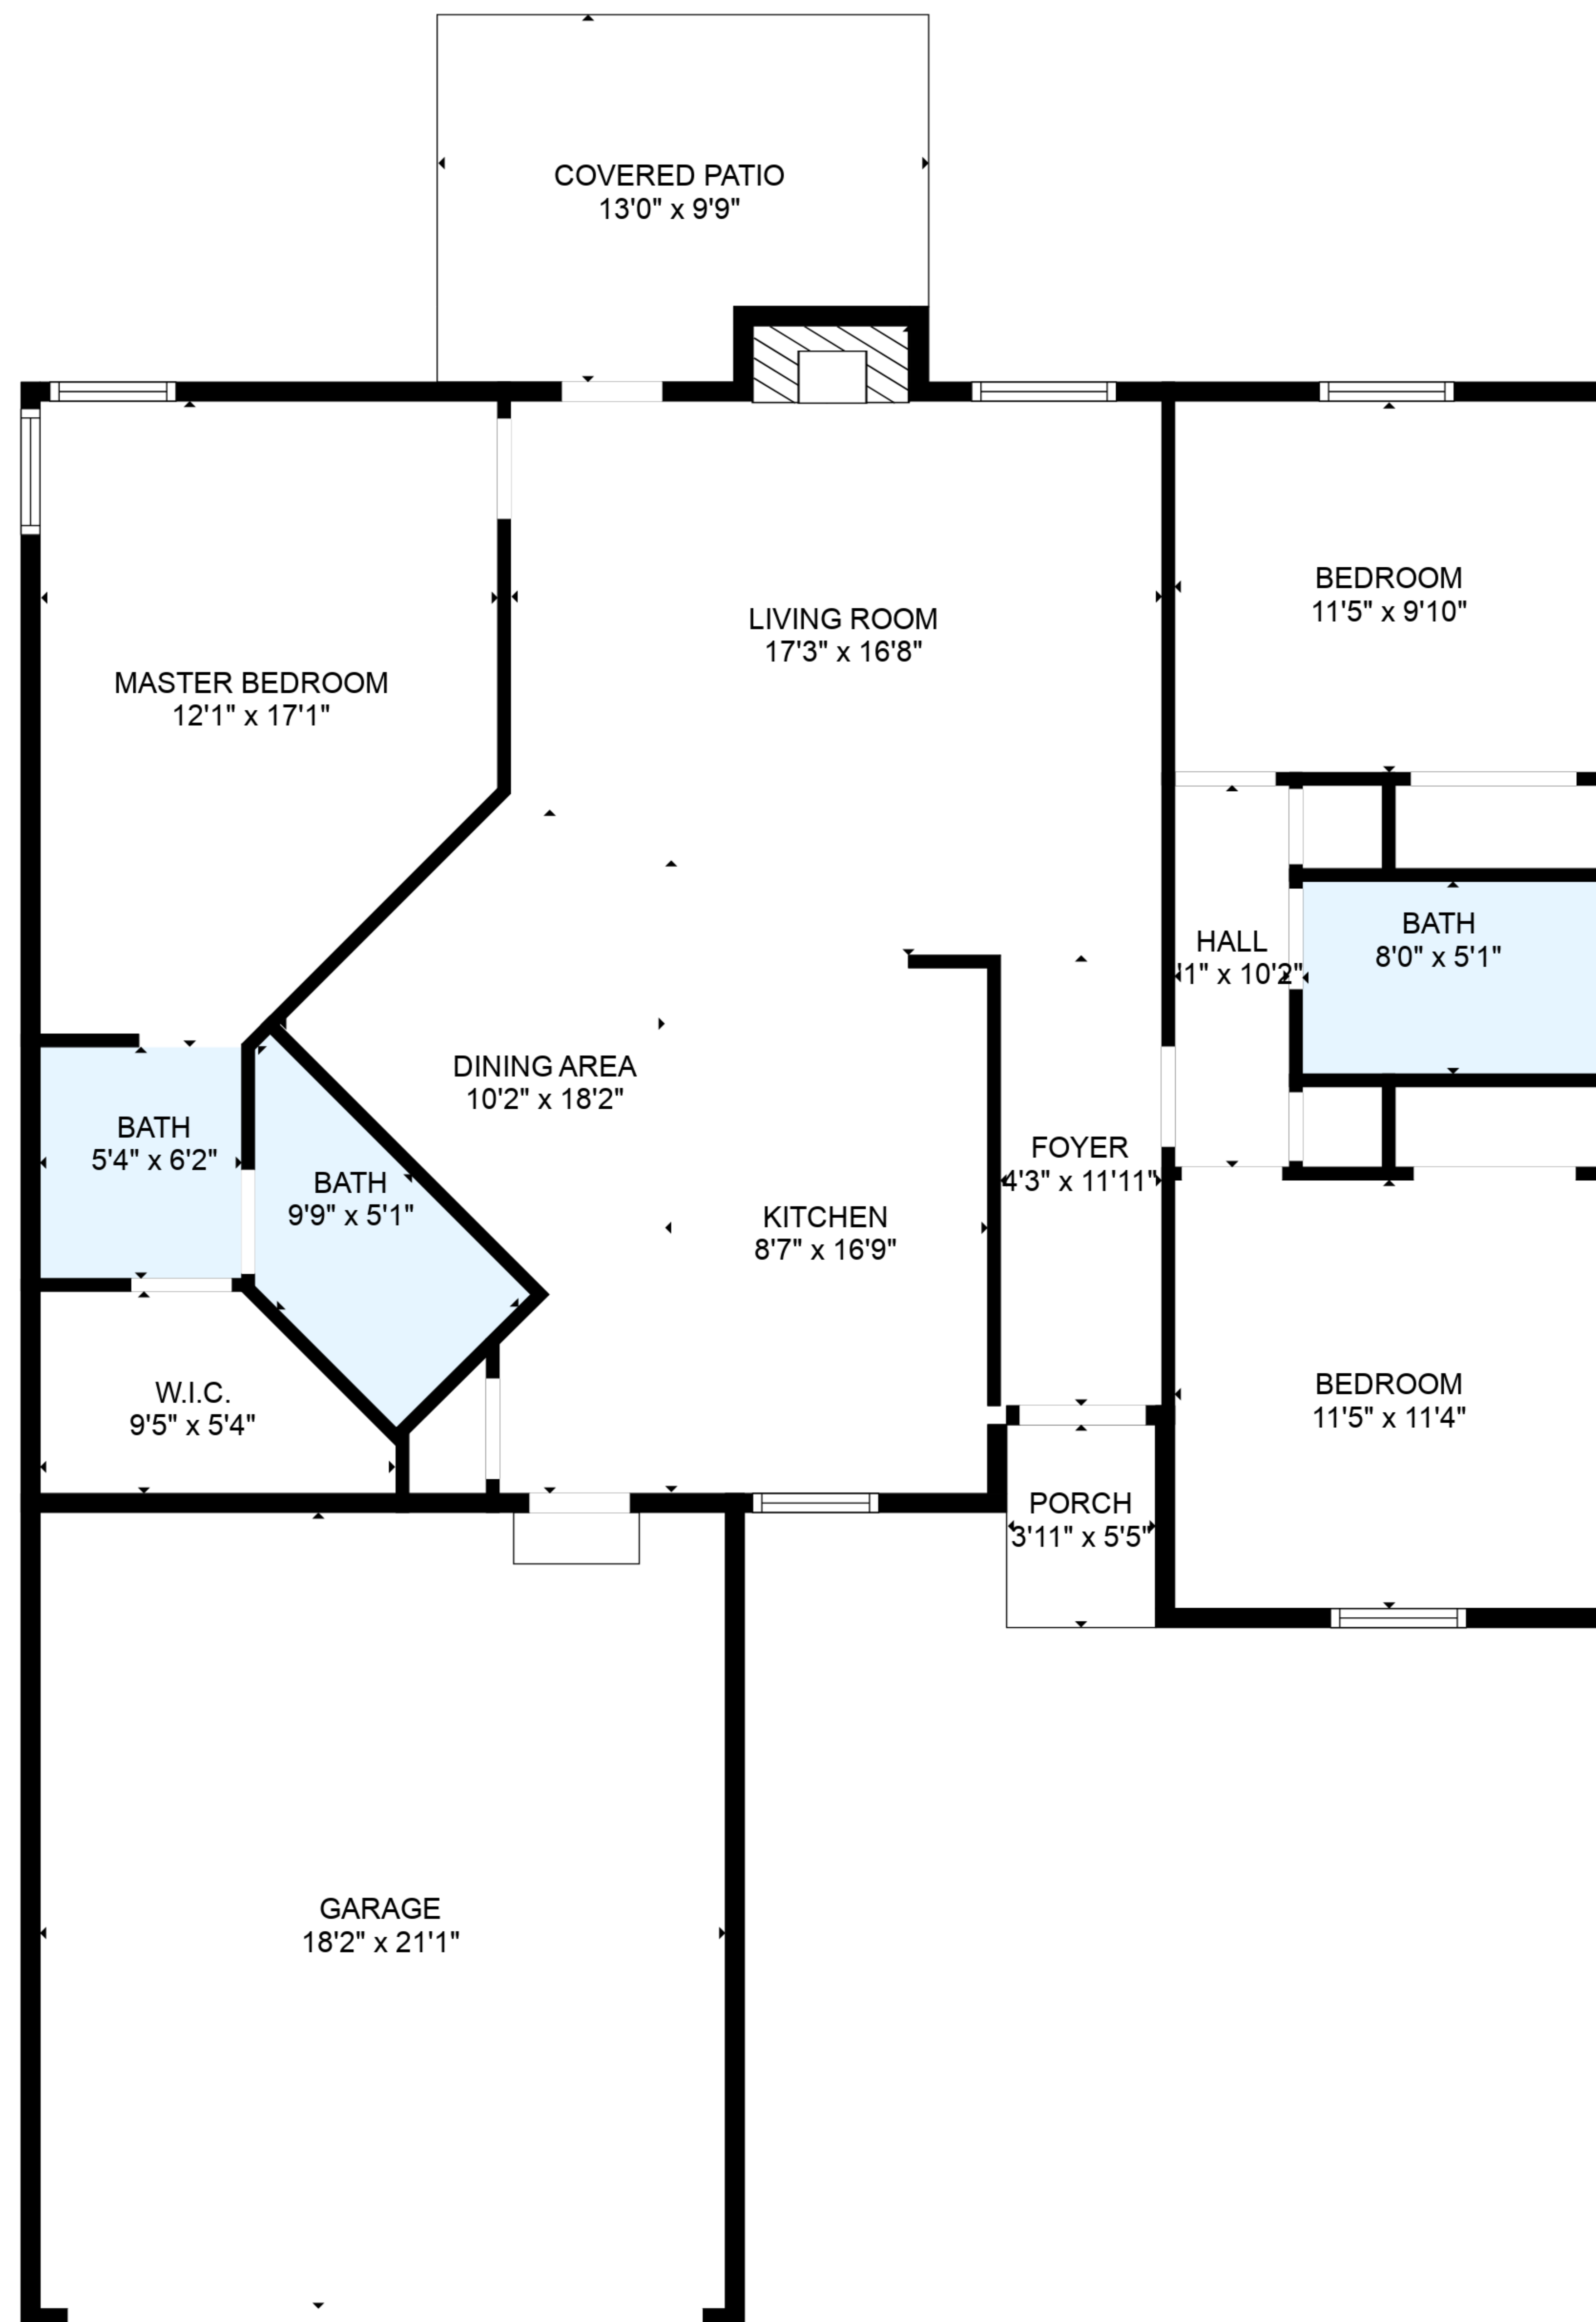

TOTAL: 1228 sq. ft

FLOOR 1: 1228 sq. ft

EXCLUDED AREAS: GARAGE: 384 sq. ft, PORCH: 21 sq. ft, COVERED PATIO: 117 sq. ft,
FIREPLACE: 10 sq. ft

FLOOR PLAN CREATED BY CUBICASA APP. MEASUREMENTS DEEMED HIGHLY RELIABLE BUT NOT GUARANTEED.