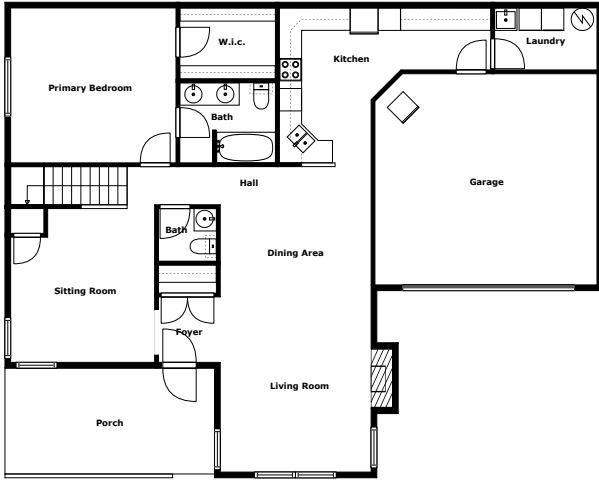

Home report

Jefferson Pointe Circle 6424
Jefferson Hills

Highlights

1 Kitchen

2 Living room

2 Bedroom

3 Bath

18 Doors

Model Airplane Airfield, 2.3 mi

Floor plan

Floor 1

Floor 2

Measurements Are Calculated By Cubicasa Technology. Deemed Highly Reliable But Not Guaranteed.

Appendix 1: Data sheet

Garage - 1	Bath - 3	Bath - Toilet - 1
Bedroom - 2	Bedroom - Master - 1	Closet - 1
Closet - WalkIn - 1	Utility - 1	Utility - Laundry - 1
Outdoor - 1	Outdoor - Porch - 1	LivingRoom - 2
LivingRoom - Sitting - 1	Entry - 1	Entry - Foyer - 1
Dining - 1	Dining - Open - 1	Hall - 2
Kitchen - 1		