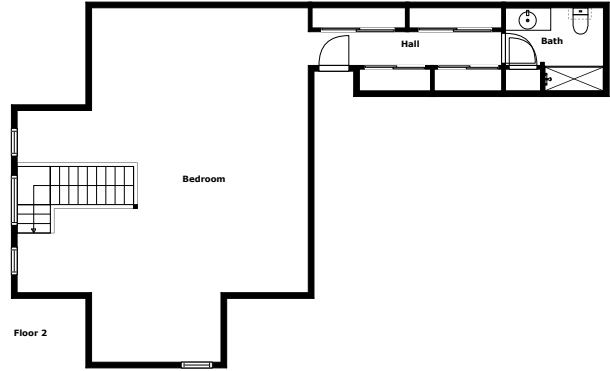

Home report

Jefferson Pointe Circle 6424
Jefferson Hills

Highlights

1 Kitchen

2 Living room

2 Bedroom

3 Bath

18 Doors

Model Airplane Airfield, 2.3 mi

Floor plan

Floor 1

Floor 2

Measurements Are Calculated By Cubicasa Technology. Deemed Highly Reliable But Not Guaranteed.

Appendix 1: Data sheet

Garage - 1	Bath - 3	Bath - Toilet - 1
Bedroom - 2	Bedroom - Master - 1	Closet - 1
Closet - WalkIn - 1	Utility - 1	Utility - Laundry - 1
Outdoor - 1	Outdoor - Porch - 1	LivingRoom - 2
LivingRoom - Sitting - 1	Entry - 1	Entry - Foyer - 1
Dining - 1	Dining - Open - 1	Hall - 2
Kitchen - 1		