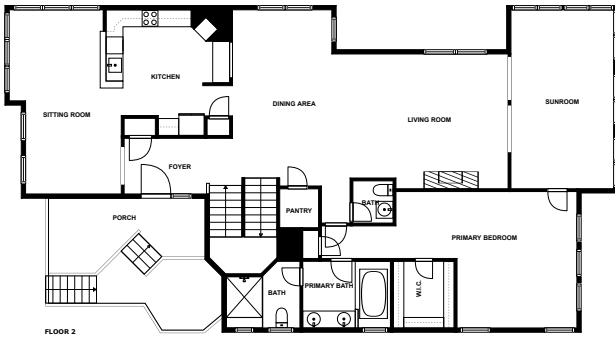

## Highlights

1 Kitchen

2 Living room

5 Bedroom

8 Bath

47 Doors

74 Windows

# Floor plan

MEASUREMENTS ARE CALCULATED BY CUBICASA TECHNOLOGY. DEEMED HIGHLY RELIABLE BUT NOT GUARANTEED.

## Appendix 1: Data sheet

|                              |                          |                     |
|------------------------------|--------------------------|---------------------|
| Outdoor - 5                  | Outdoor - Patio - 1      | Outdoor - Porch - 2 |
| Outdoor - Porch - Screen - 1 | Outdoor - Balcony - 2    | Bedroom - 5         |
| Bedroom - Master - 1         | Closet - 3               | Closet - WalkIn - 3 |
| Bath - 8                     | Bath - Master - 1        | Bath - Toilet - 1   |
| Room - 2                     | Room - Electrical - 1    | Room - Glass - 1    |
| RecreationRoom - 1           | Garage - 1               | Utility - 2         |
| Utility - Laundry - 2        | Hall - 2                 | Pantry - 1          |
| Entry - 2                    | Entry - Foyer - 1        | Kitchen - 1         |
| LivingRoom - 2               | LivingRoom - Sitting - 1 | Dining - 1          |
| Dining - Open - 1            | OpenToBelow - 1          |                     |