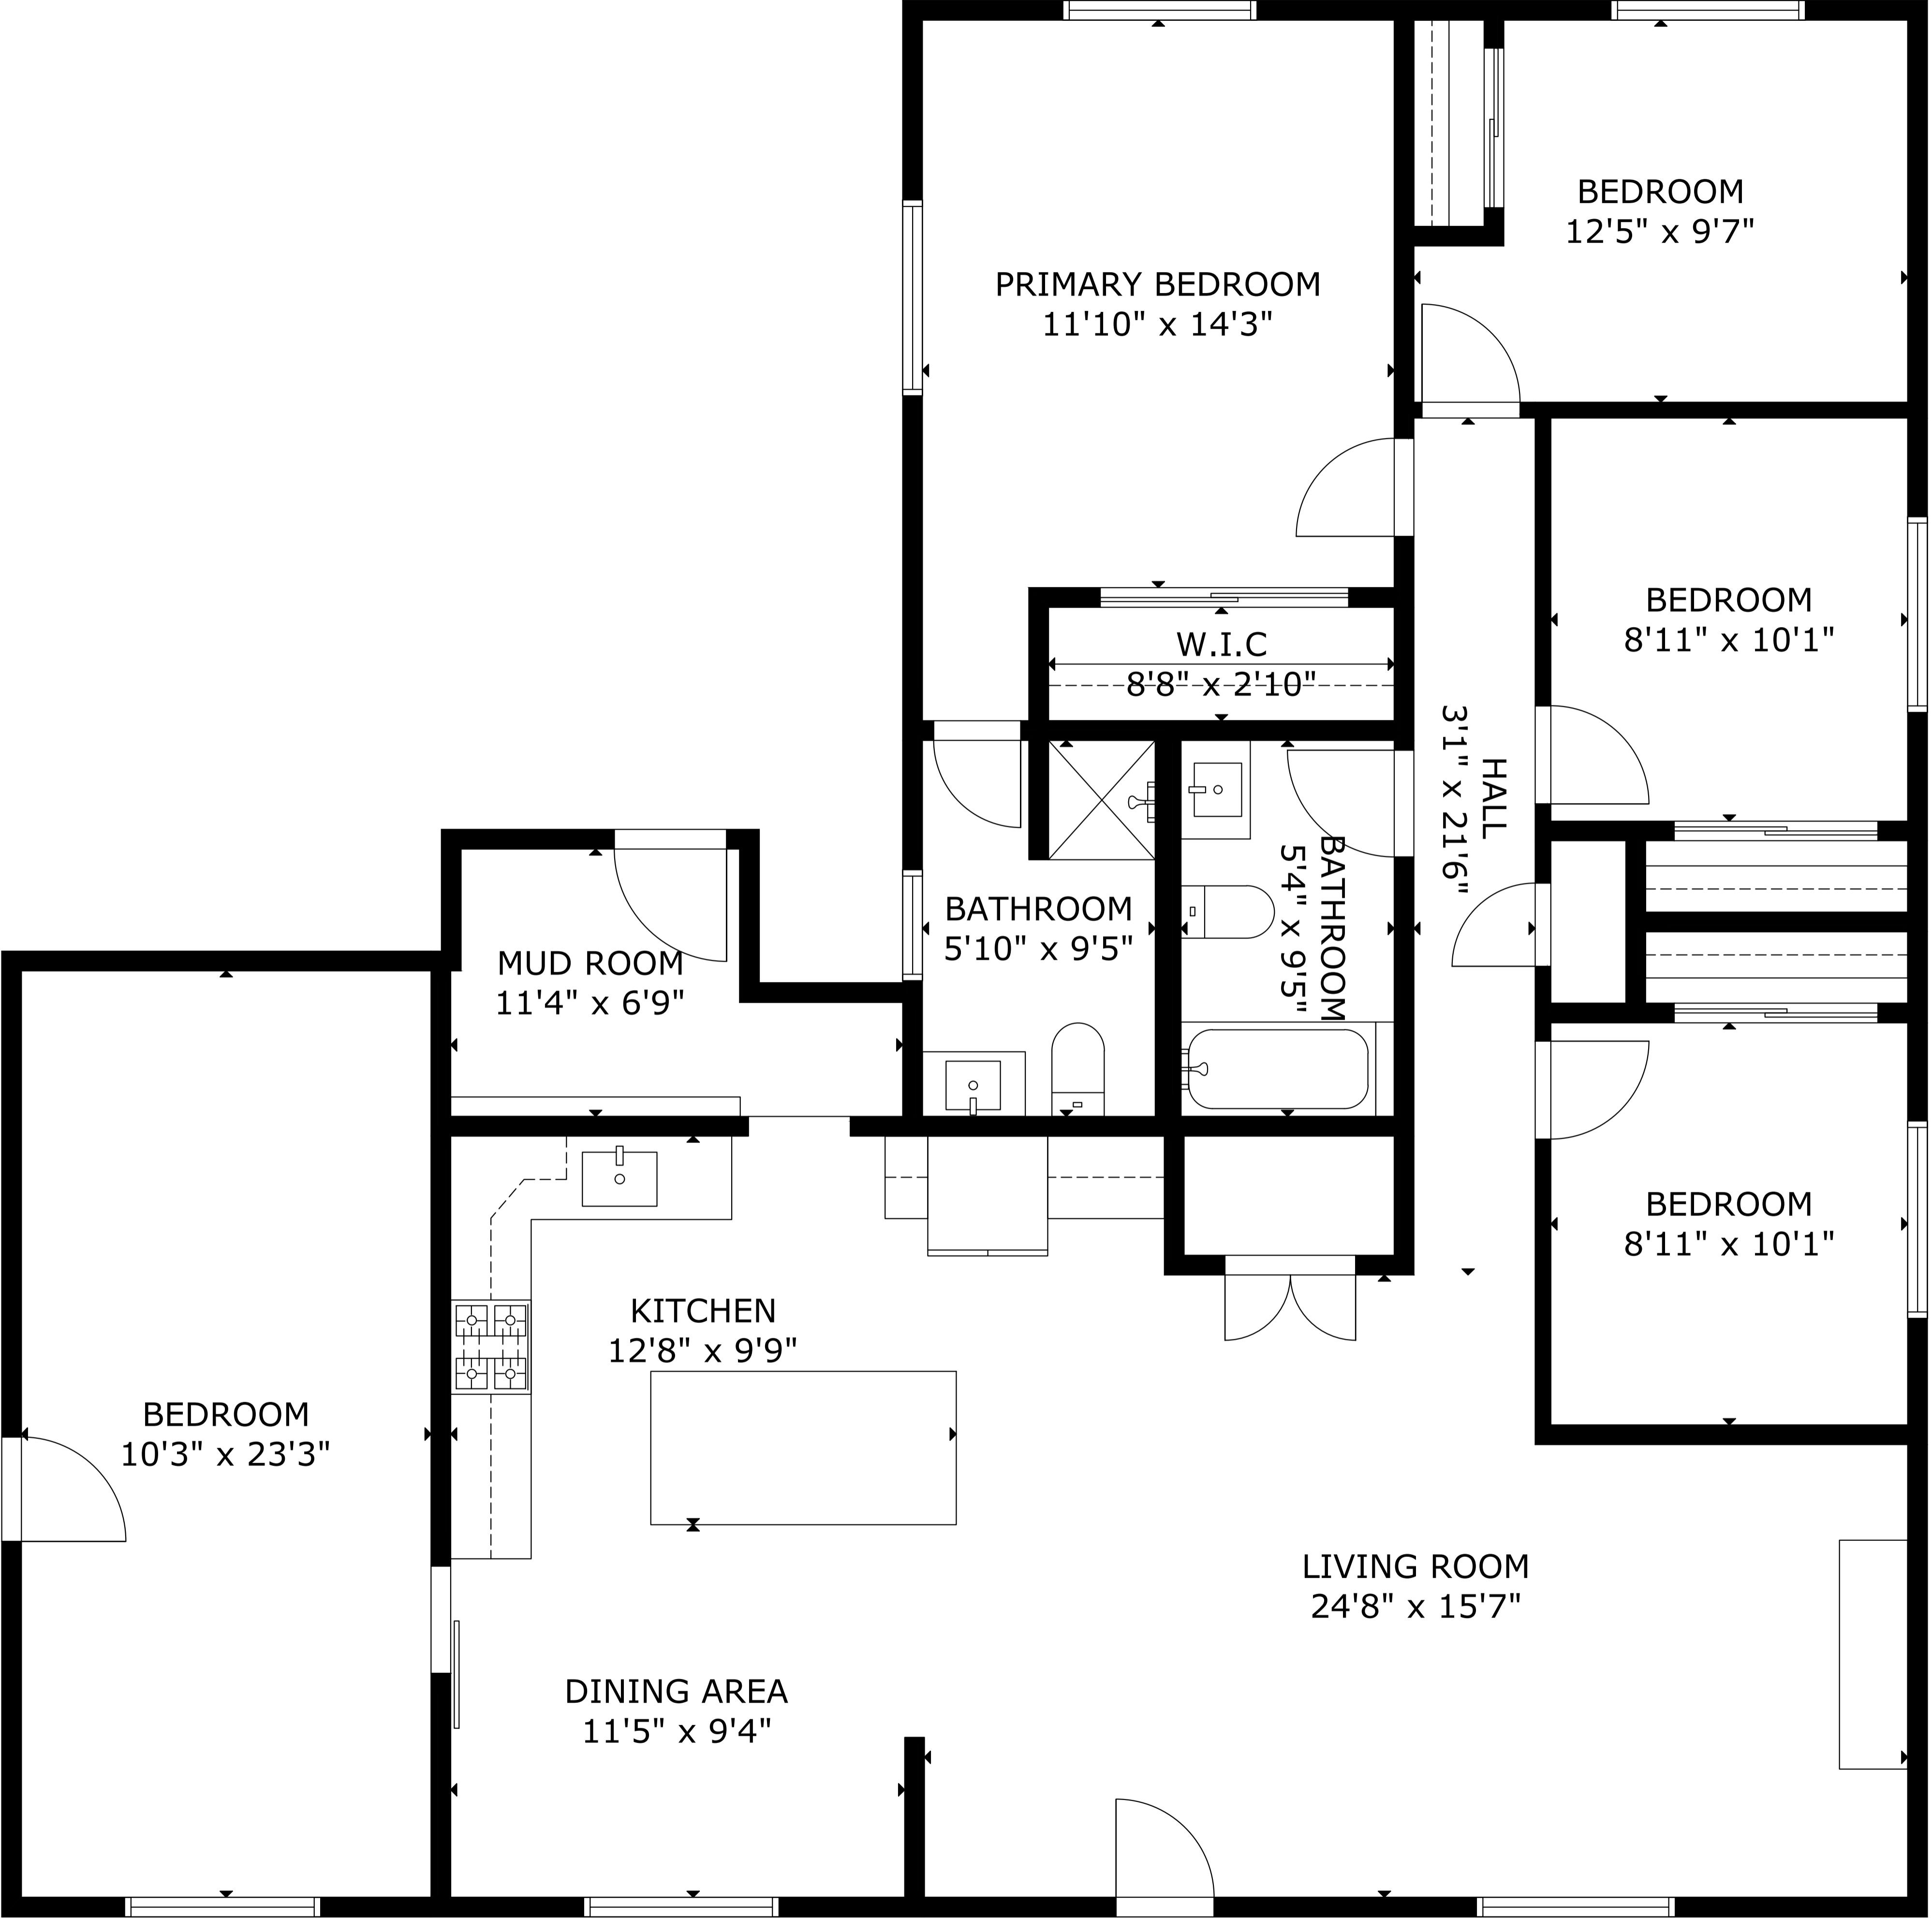

# 417 63rd St NW

GROSS EXTERNAL AREA  
TOTAL: 1,805 sq.ft  
FLOOR 1: 1,805 sq.ft

SIZE AND DIMENSIONS ARE APPROXIMATE, ACTUAL MAY VARY