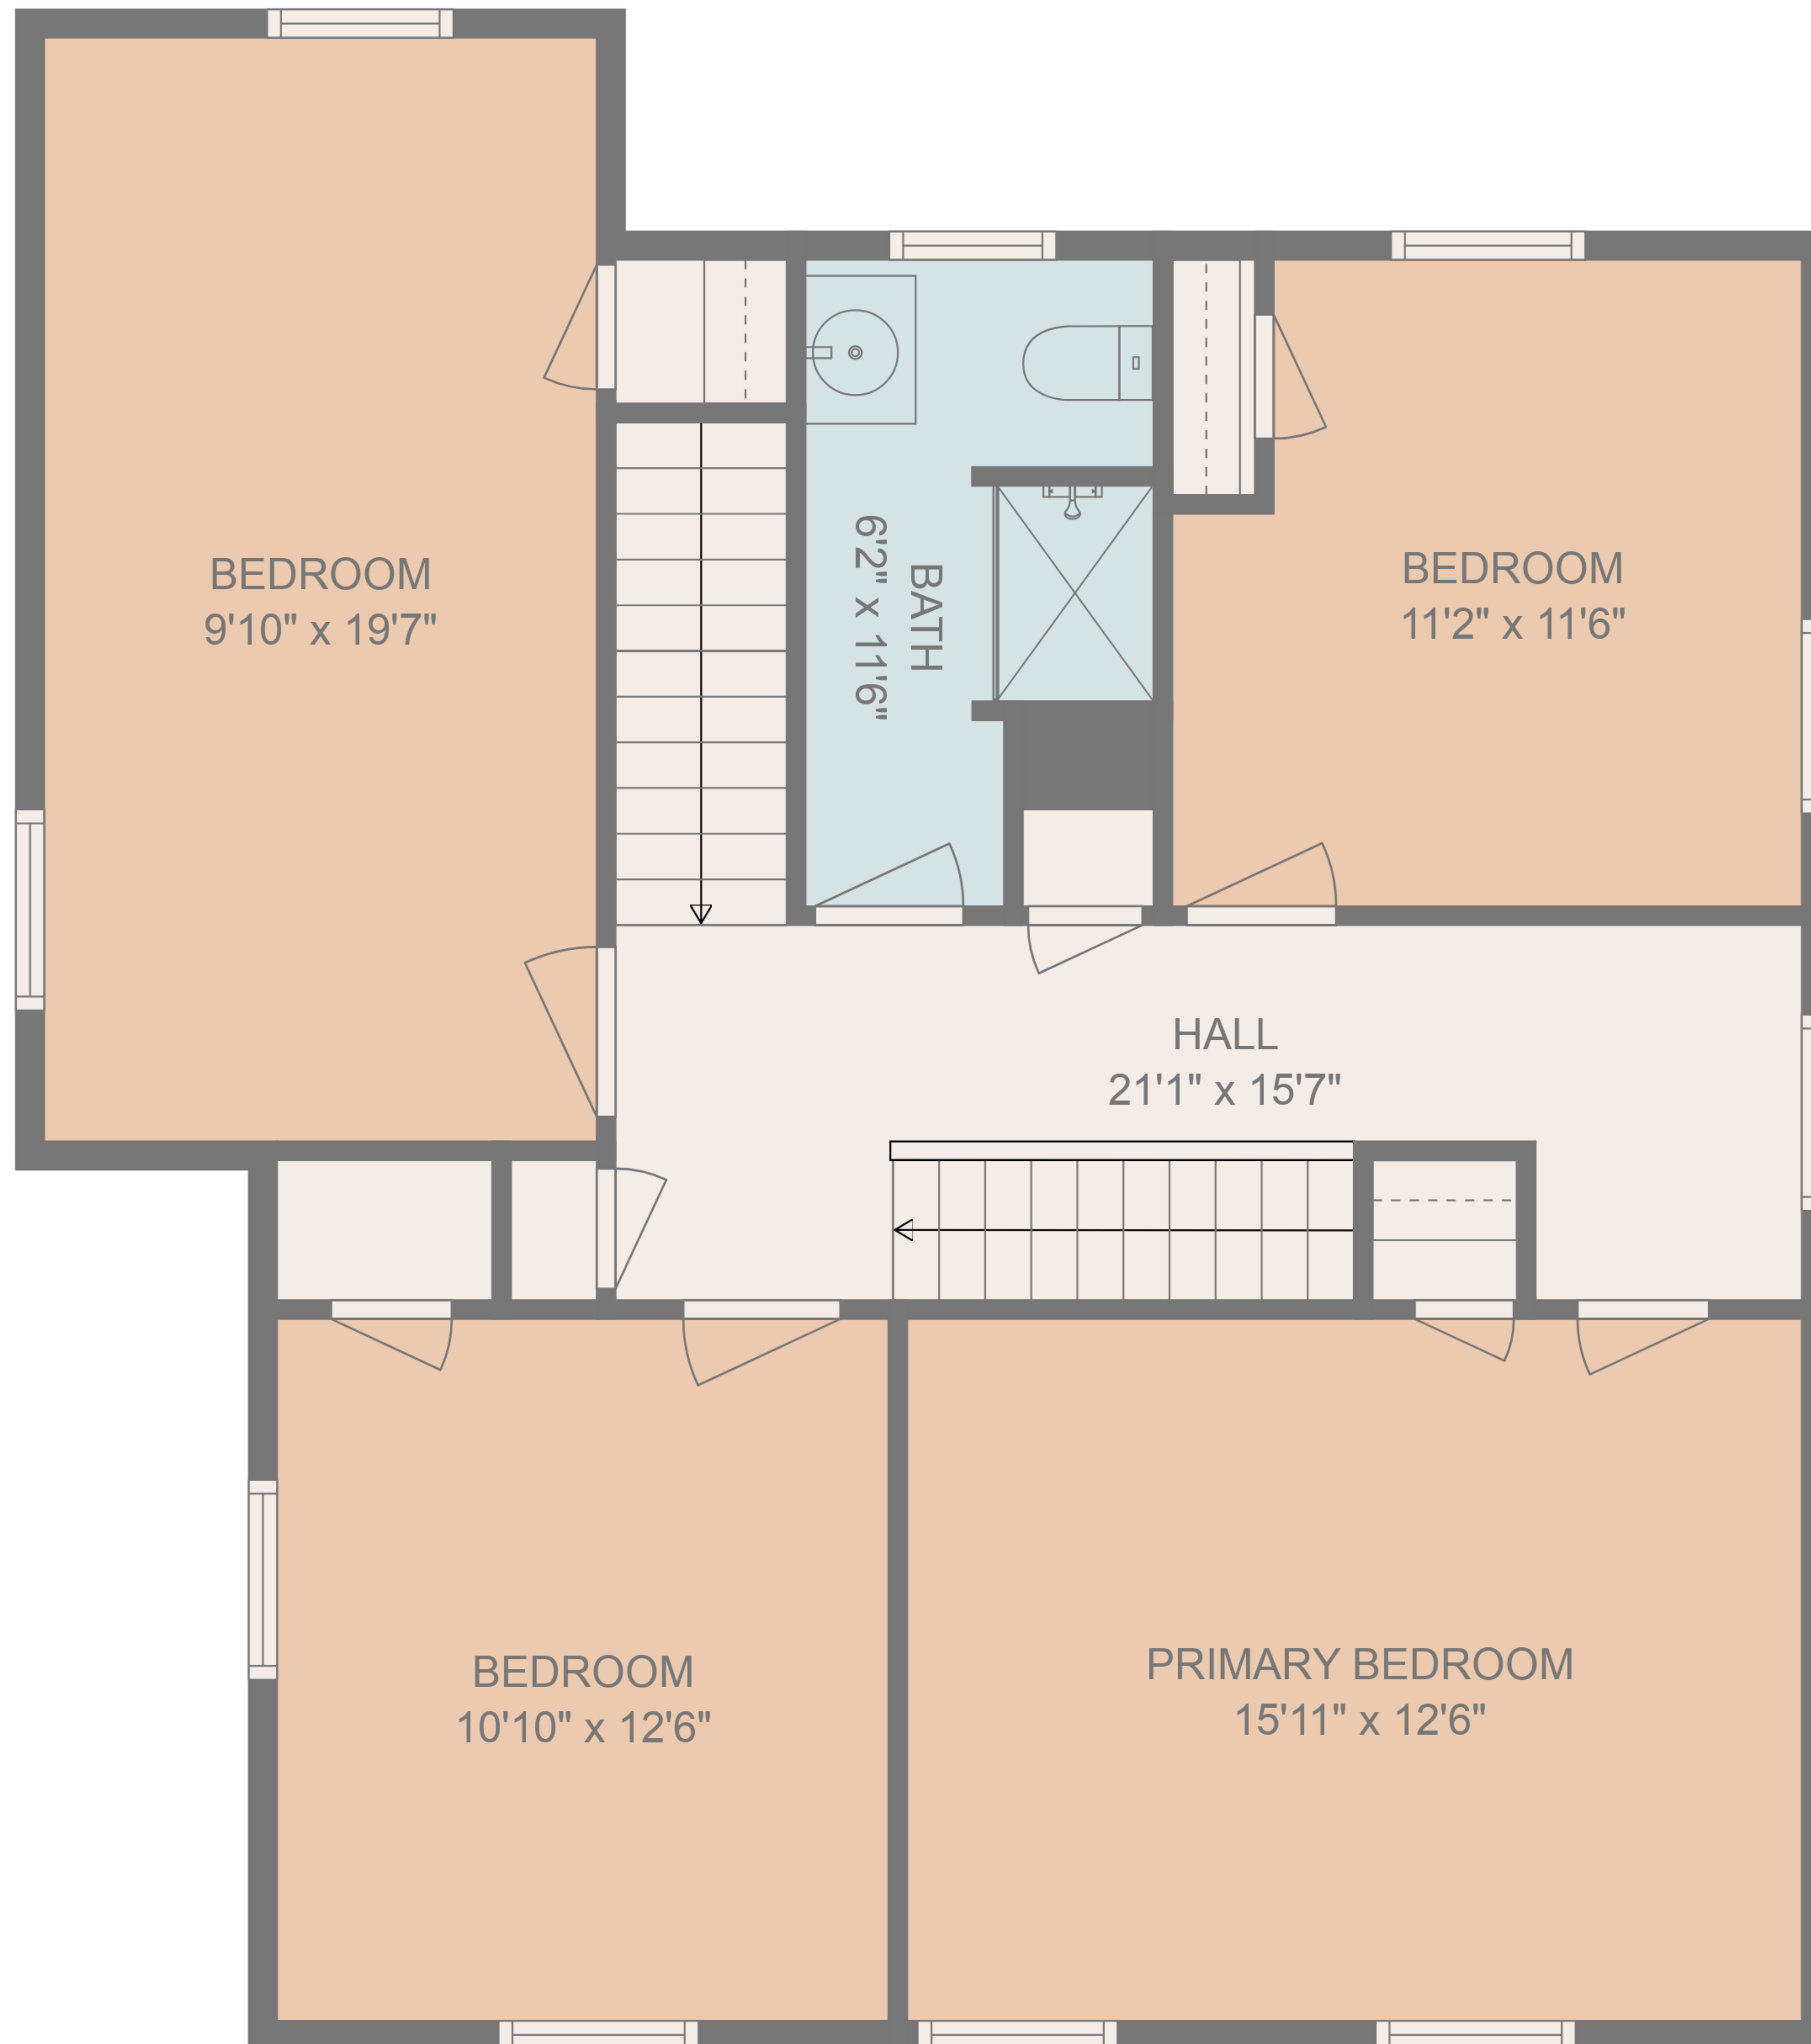

Total scanned area: 4024 sq. ft

FLOOR PLAN CREATED BY CUBICASA APP. MEASUREMENTS DEEMED HIGHLY RELIABLE BUT NOT GUARANTEED.

Total scanned area: 4024 sq. ft

FLOOR PLAN CREATED BY CUBICASA APP. MEASUREMENTS DEEMED HIGHLY RELIABLE BUT NOT GUARANTEED.