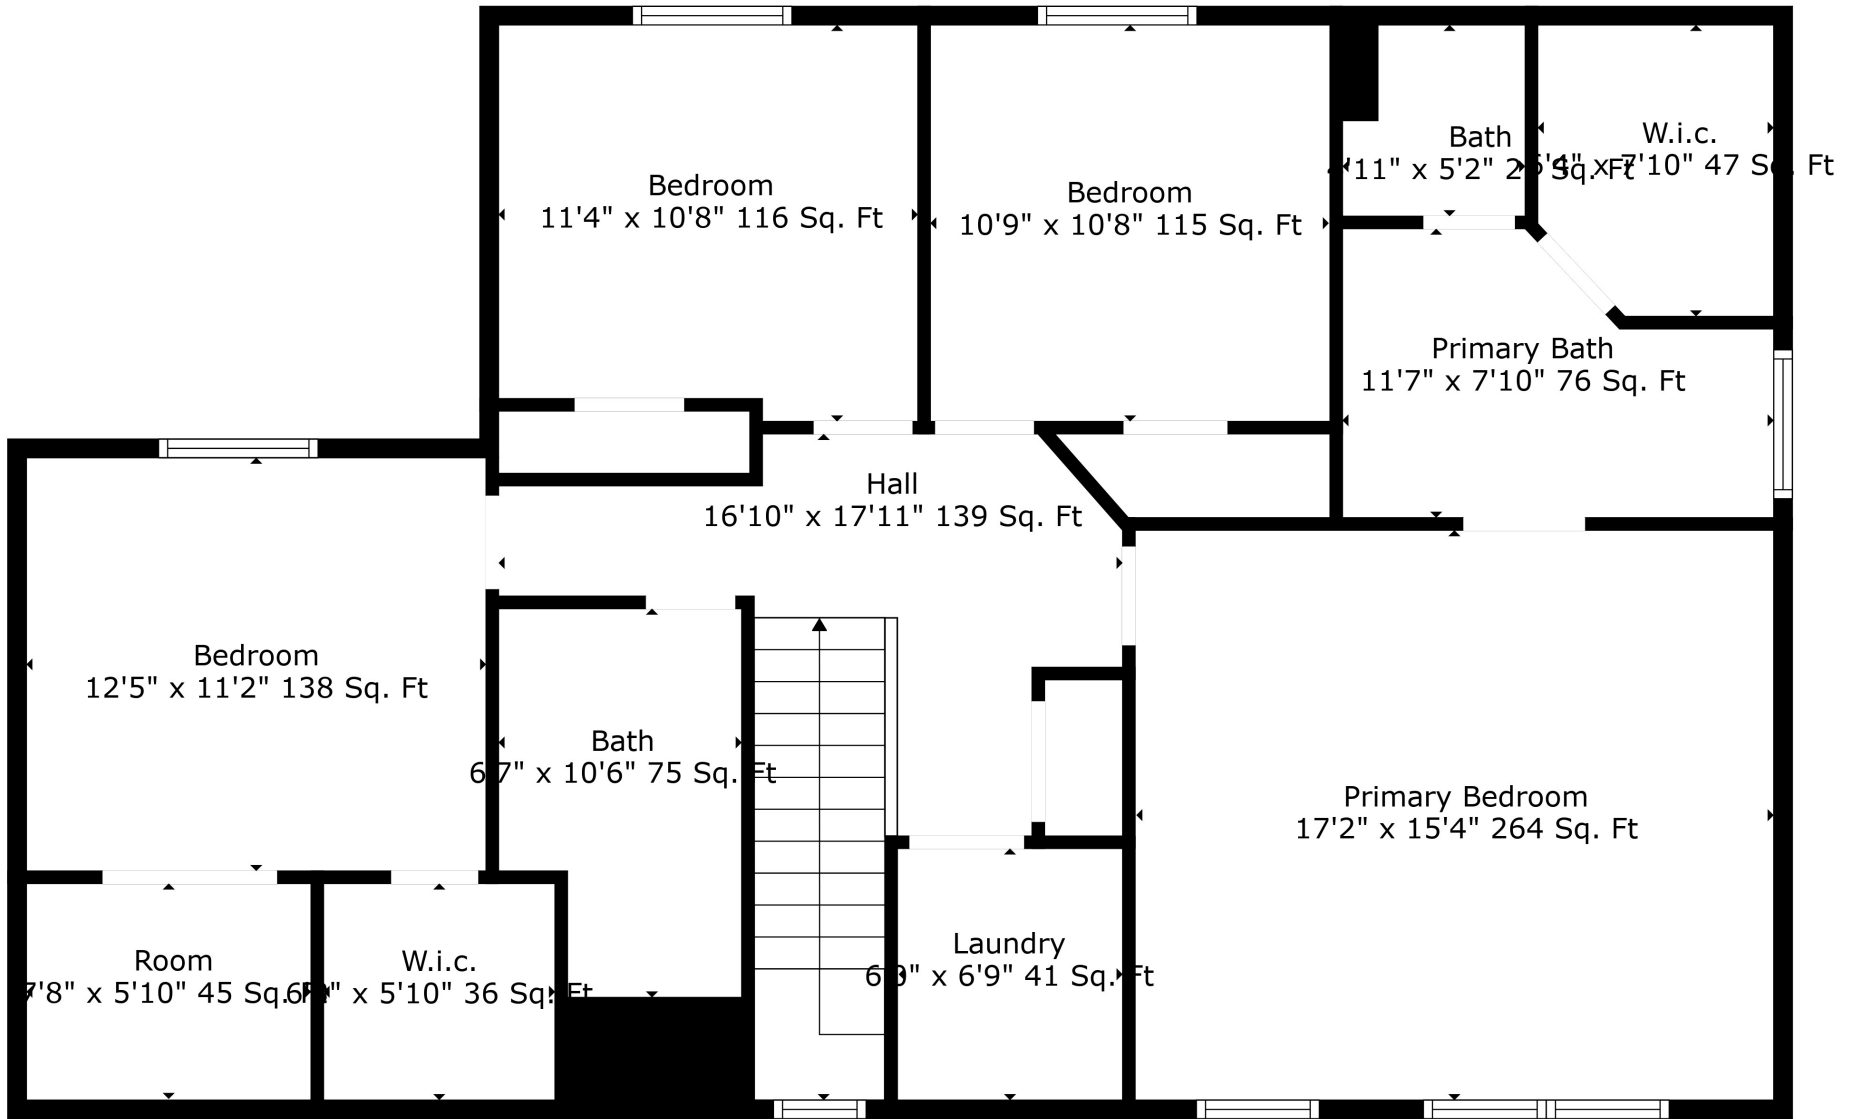

Floor 3

Floor 1

Floor 2

Total scanned area: 3582 sq. ft

Total scanned area: 3582 sq. ft

Measurements Are Calculated By Cubicasa Technology. Deemed Highly Reliable But Not Guaranteed.

Total scanned area: 3582 sq. ft

Measurements Are Calculated By Cubicasa Technology. Deemed Highly Reliable But Not Guaranteed.

Storage  
15'6" x 11'2" 174 Sq. Ft

Basement  
26'8" x 28'11" 645 Sq. Ft

Total scanned area: 3582 sq. ft

Measurements Are Calculated By Cubicasa Technology. Deemed Highly Reliable But Not Guaranteed.