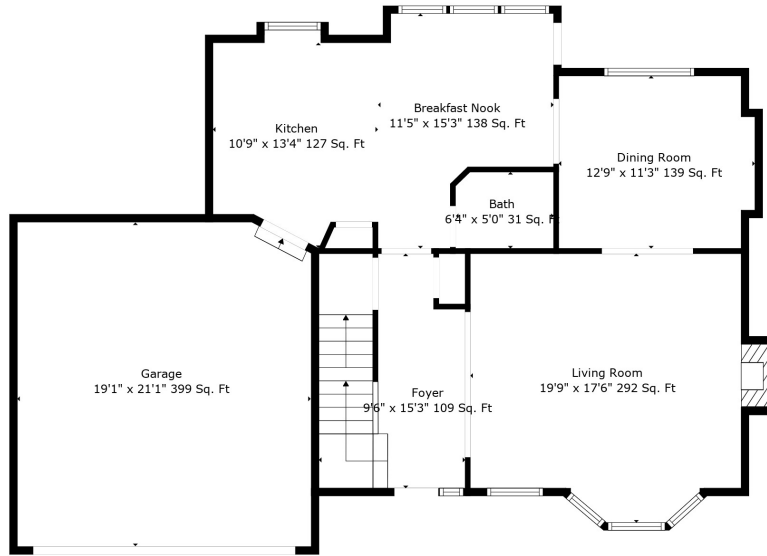

Floor 3

Floor 1

Floor 2

Total scanned area: 3582 sq. ft

Total scanned area: 3582 sq. ft

Measurements Are Calculated By Cubicasa Technology. Deemed Highly Reliable But Not Guaranteed.

Total scanned area: 3582 sq. ft

Measurements Are Calculated By Cubicasa Technology. Deemed Highly Reliable But Not Guaranteed.

Storage  
15'6" x 11'2" 174 Sq. Ft

Basement  
26'8" x 28'11" 645 Sq. Ft

Total scanned area: 3582 sq. ft

Measurements Are Calculated By Cubicasa Technology. Deemed Highly Reliable But Not Guaranteed.