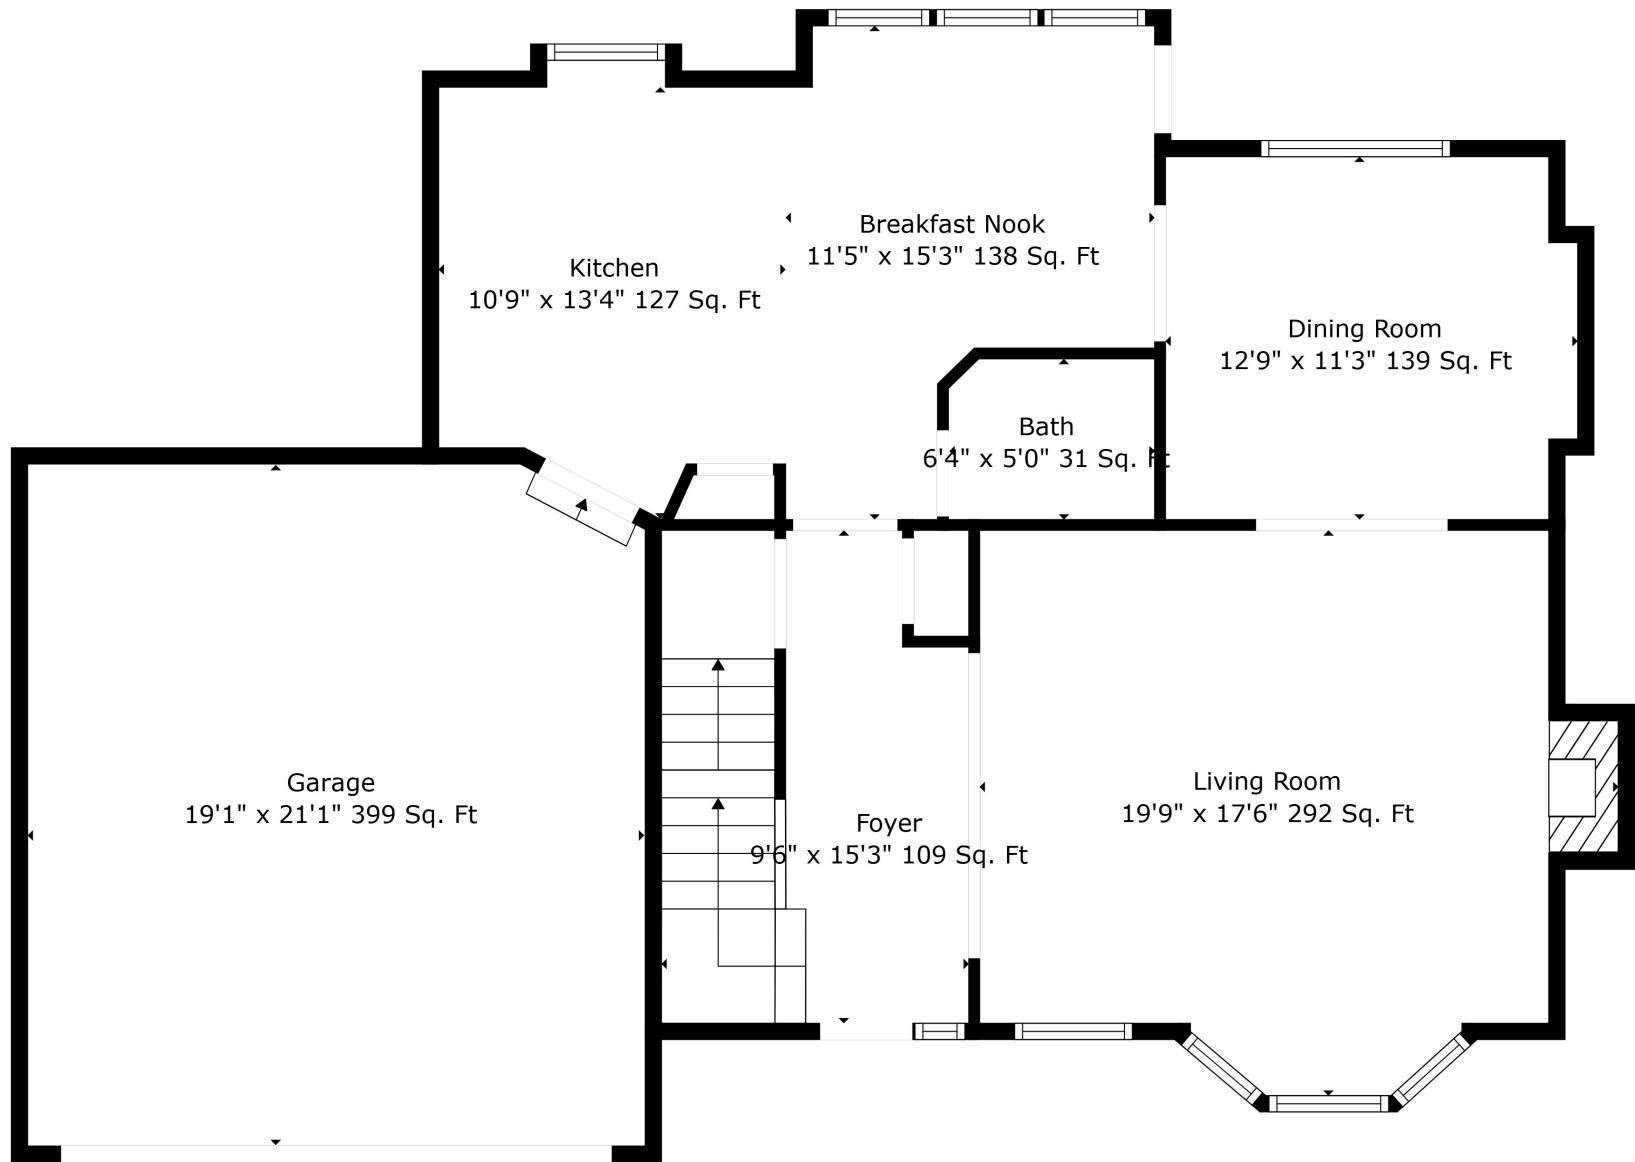

Floor 3

Floor 1

Floor 2

Total scanned area: 3582 sq. ft

Total scanned area: 3582 sq. ft

Measurements Are Calculated By Cubicasa Technology. Deemed Highly Reliable But Not Guaranteed.

Total scanned area: 3582 sq. ft

Measurements Are Calculated By Cubicasa Technology. Deemed Highly Reliable But Not Guaranteed.

Storage  
15'6" x 11'2" 174 Sq. Ft

Basement  
26'8" x 28'11" 645 Sq. Ft

Total scanned area: 3582 sq. ft

Measurements Are Calculated By Cubicasa Technology. Deemed Highly Reliable But Not Guaranteed.