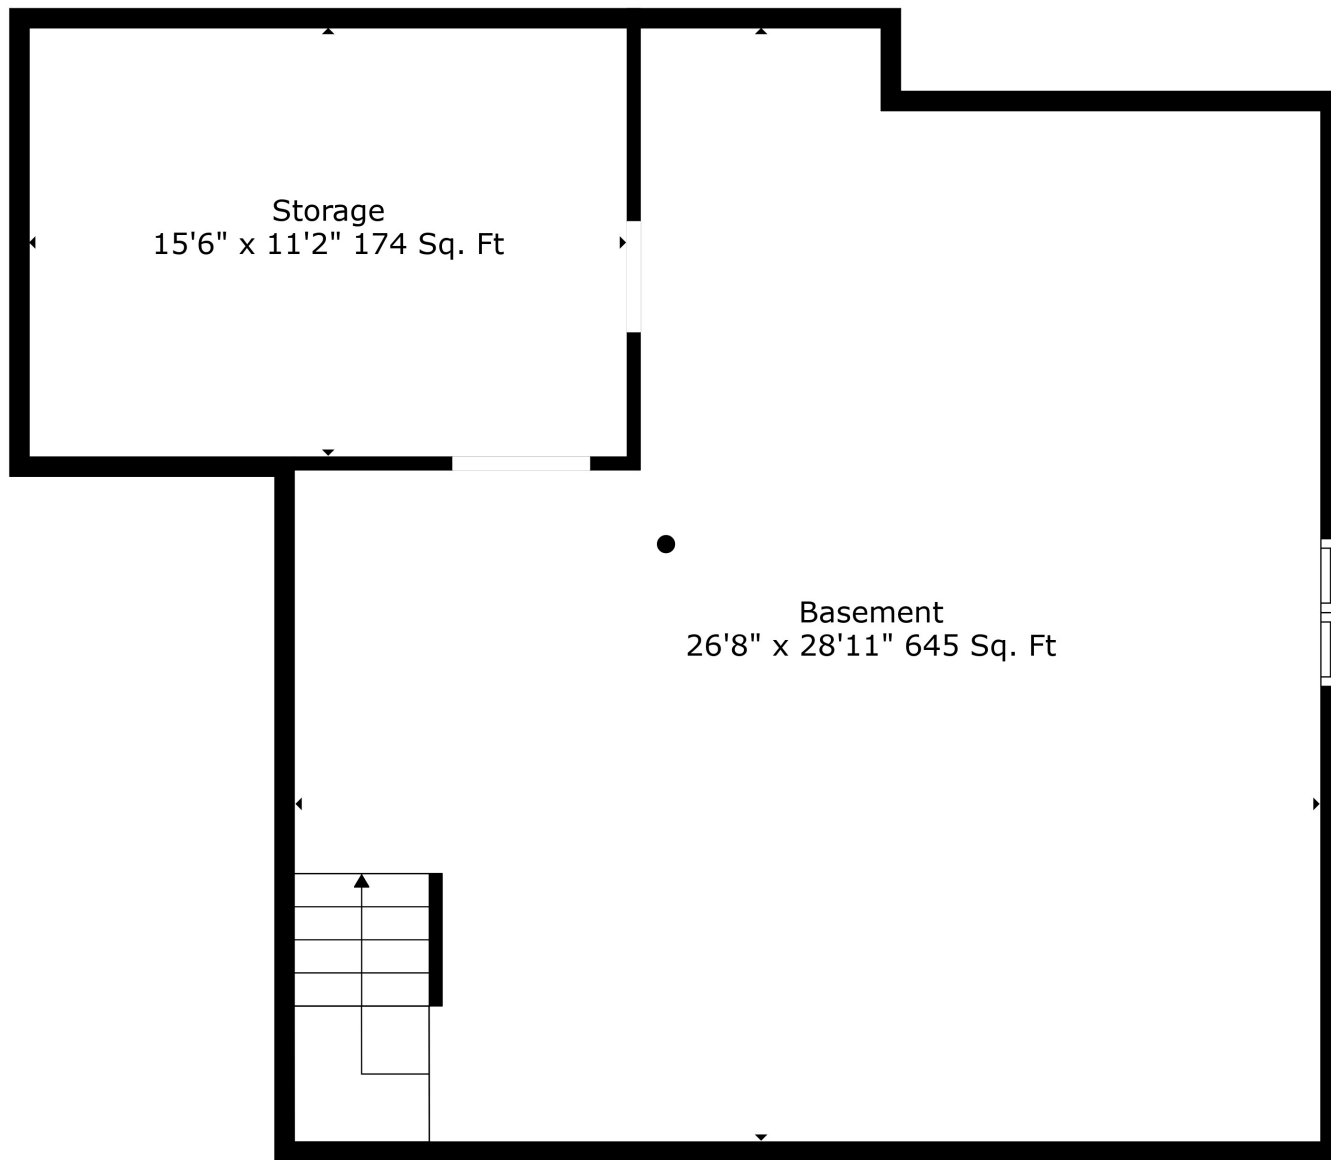

Floor 3

Floor 1

Floor 2

Total scanned area: 3582 sq. ft

Total scanned area: 3582 sq. ft

Measurements Are Calculated By Cubicasa Technology. Deemed Highly Reliable But Not Guaranteed.

Total scanned area: 3582 sq. ft

Measurements Are Calculated By Cubicasa Technology. Deemed Highly Reliable But Not Guaranteed.

Storage  
15'6" x 11'2" 174 Sq. Ft

Basement  
26'8" x 28'11" 645 Sq. Ft

Total scanned area: 3582 sq. ft

Measurements Are Calculated By Cubicasa Technology. Deemed Highly Reliable But Not Guaranteed.