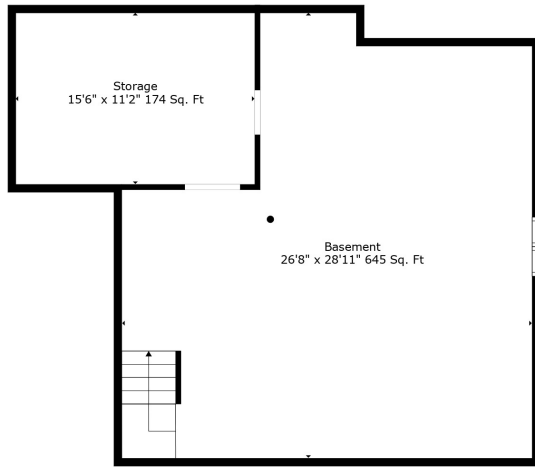

Floor 3

Floor 1

Floor 2

Total scanned area: 3582 sq. ft

Total scanned area: 3582 sq. ft

Measurements Are Calculated By Cubicasa Technology. Deemed Highly Reliable But Not Guaranteed.

Total scanned area: 3582 sq. ft

Measurements Are Calculated By Cubicasa Technology. Deemed Highly Reliable But Not Guaranteed.

Storage  
15'6" x 11'2" 174 Sq. Ft

Basement  
26'8" x 28'11" 645 Sq. Ft

Total scanned area: 3582 sq. ft

Measurements Are Calculated By Cubicasa Technology. Deemed Highly Reliable But Not Guaranteed.